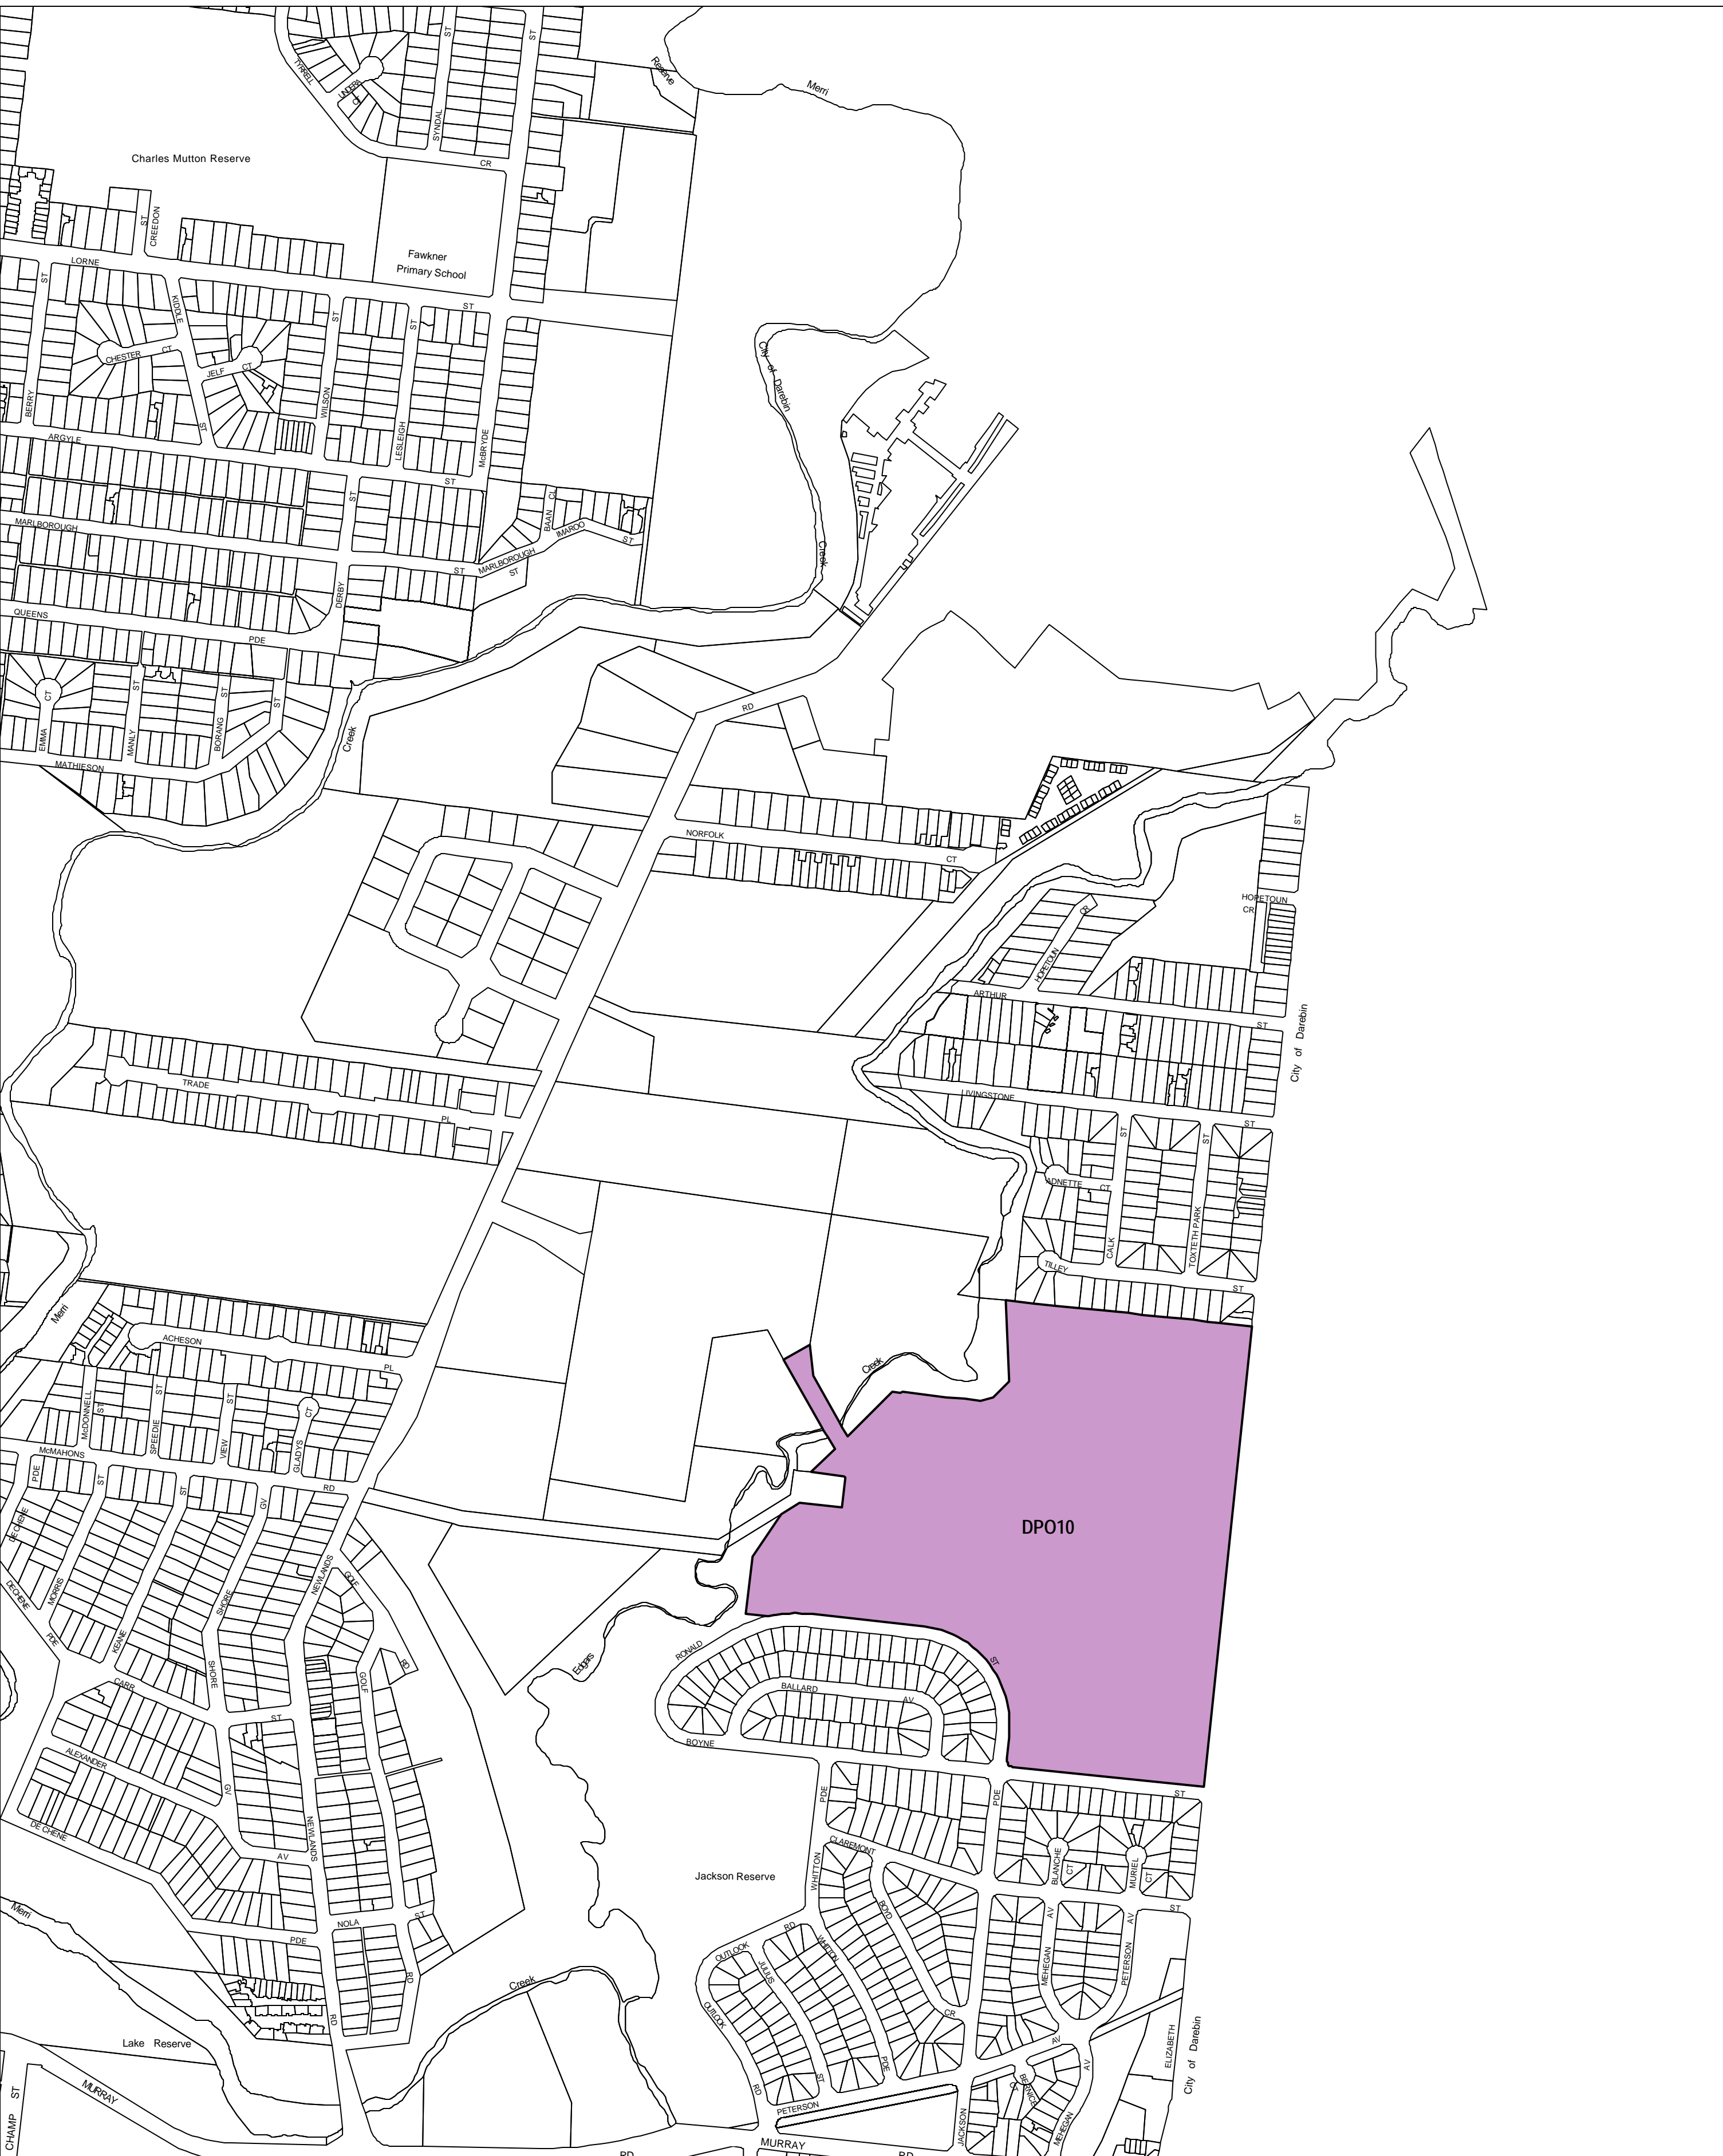

MORELAND PLANNING SCHEME - LOCAL PROVISION

Overlays

- DPO10 Development Plan Overlay - Schedule 10

100 10 1100 1200 1300 1400 1500 m

AUSTRALIAN MAP GRID ZONE 55

INDEX TO ADJOINING METRIC SERIES MAP

2	3	4
6	7	8
10	11	12
13	14	15

Printed: 4/5/2009

AMENDMENT C111