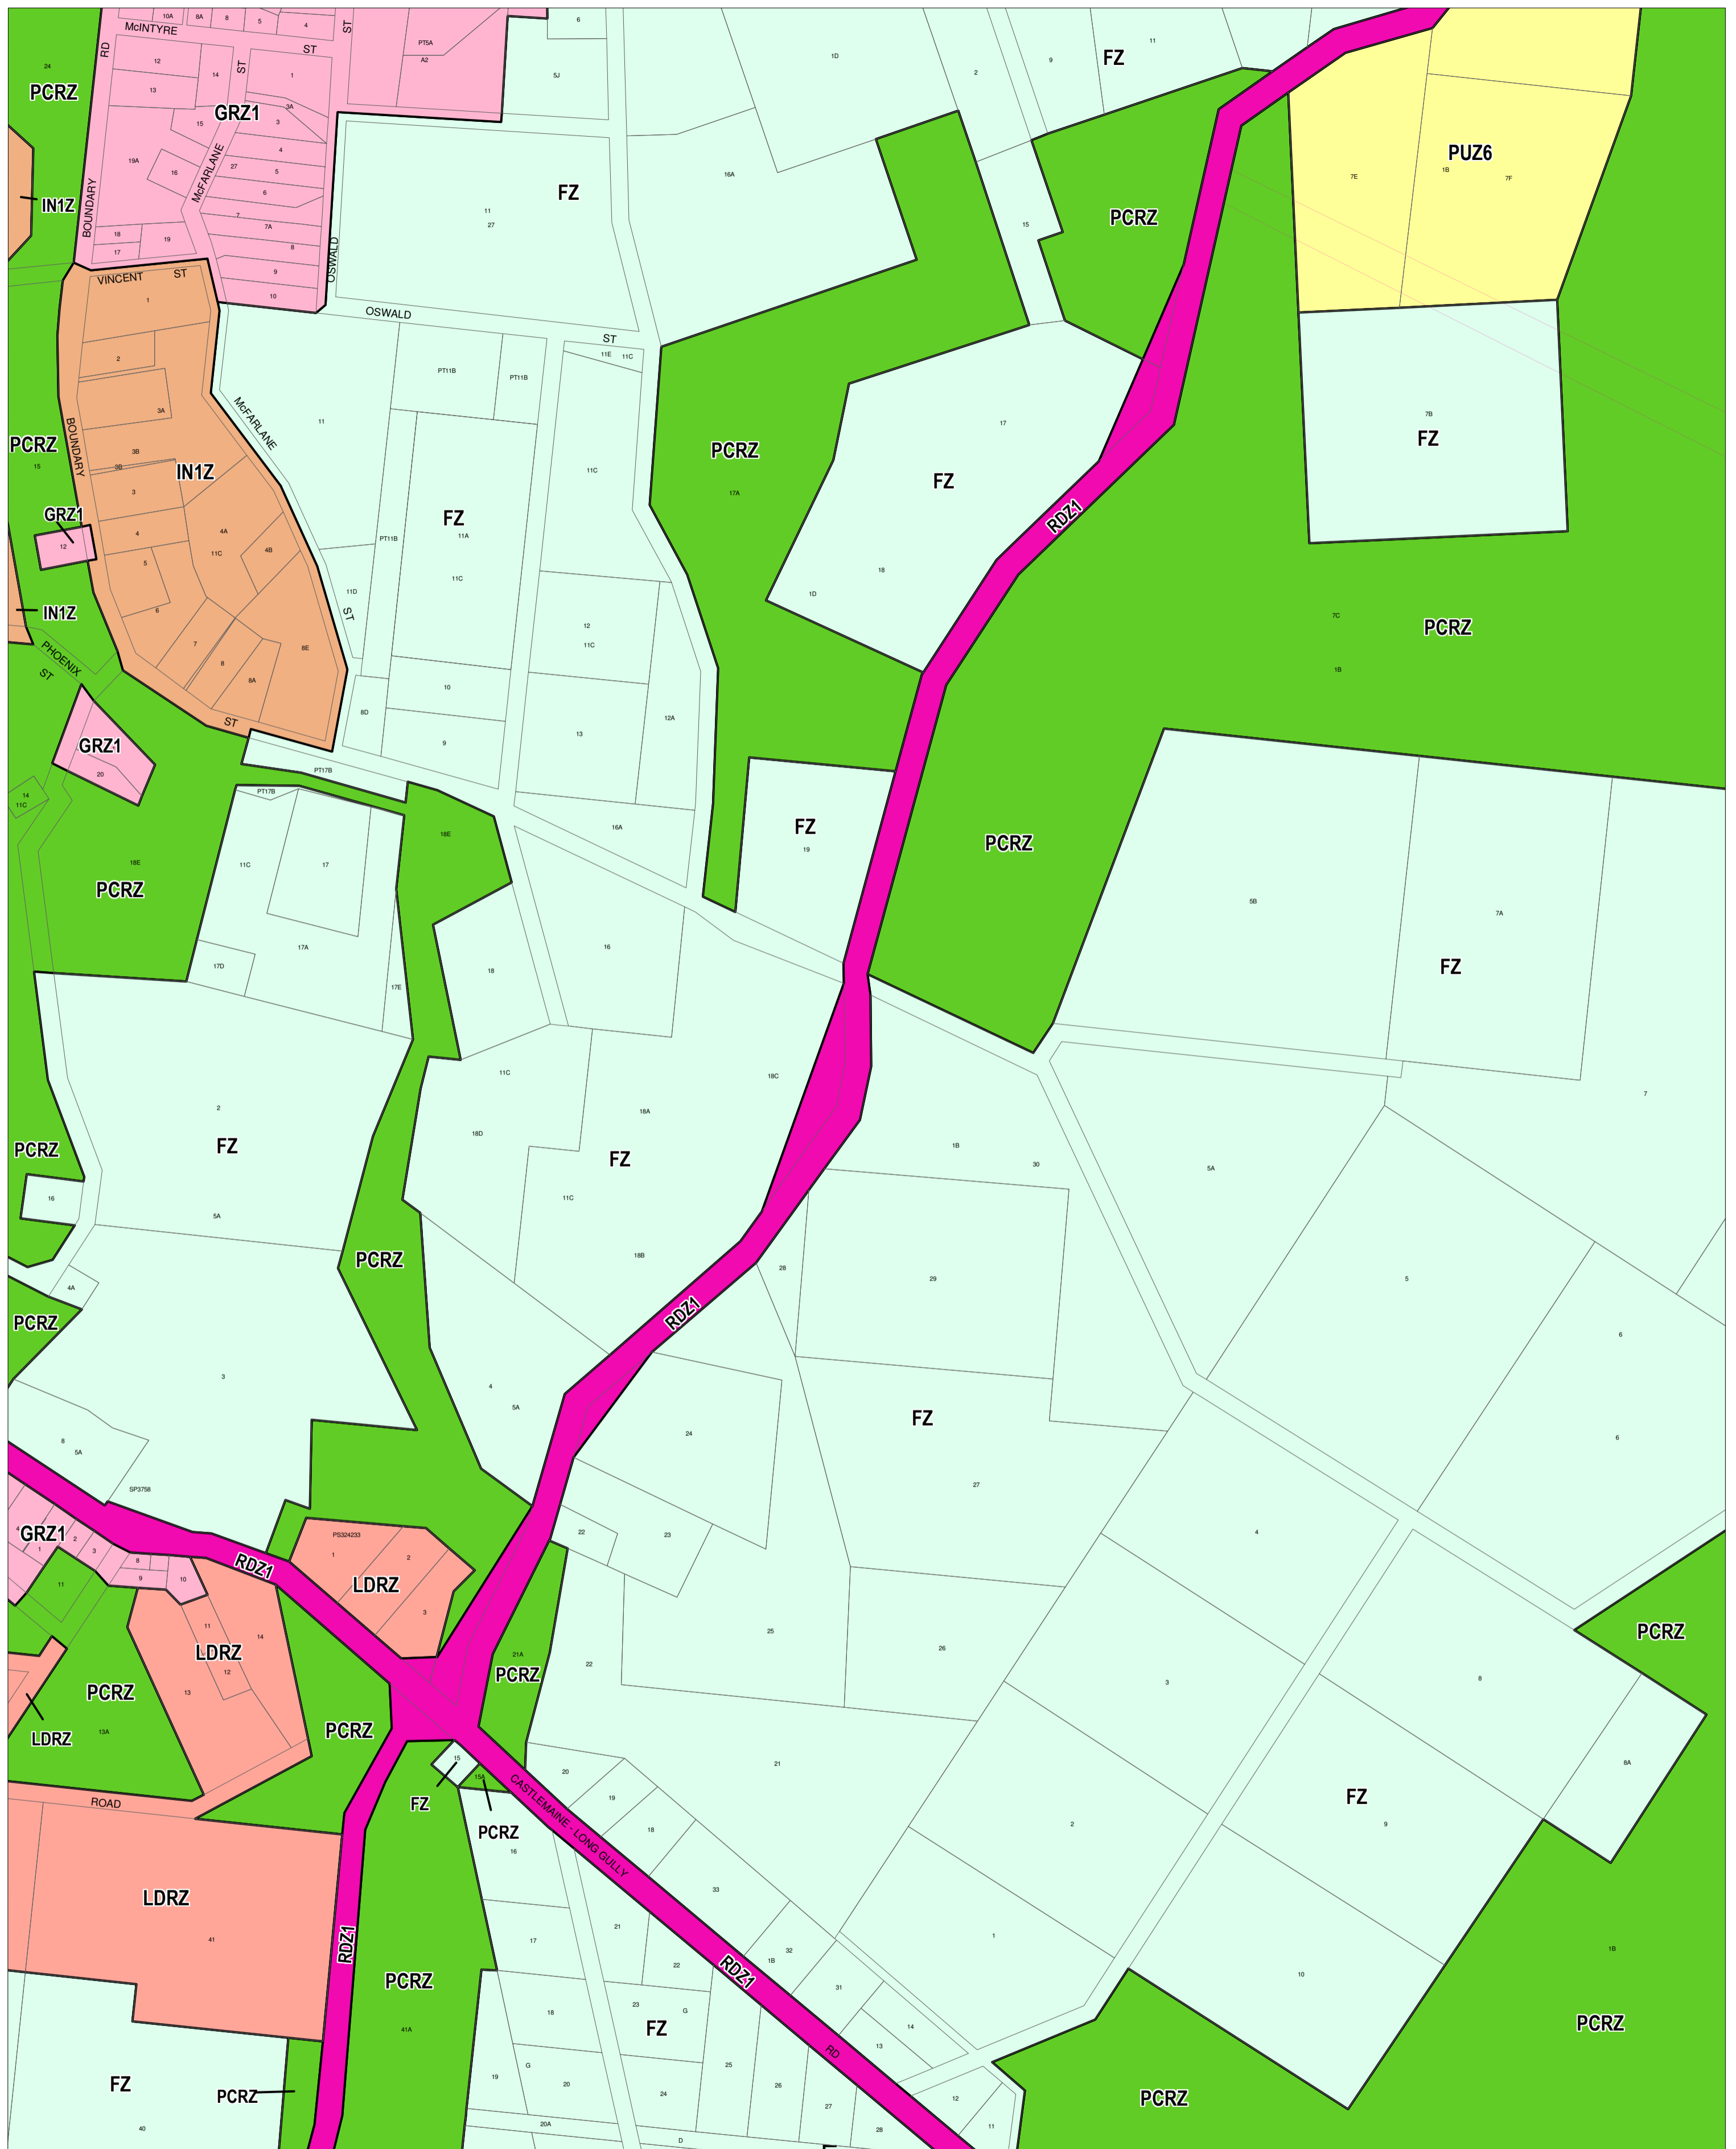

MOUNT ALEXANDER PLANNING SCHEME - LOCAL PROVISION

Industrial	Rural
IN1Z Industrial 1 Zone	FZ Farming Zone
Public Land	
PCRZ Public Conservation And Resource Zone	
PUZ6 Public Use Zone - Local Government	
RDZ1 Road Zone - Category 1	
Residential	
GRZ1 General Residential Zone - Schedule 1	
LDRZ Low Density Residential Zone