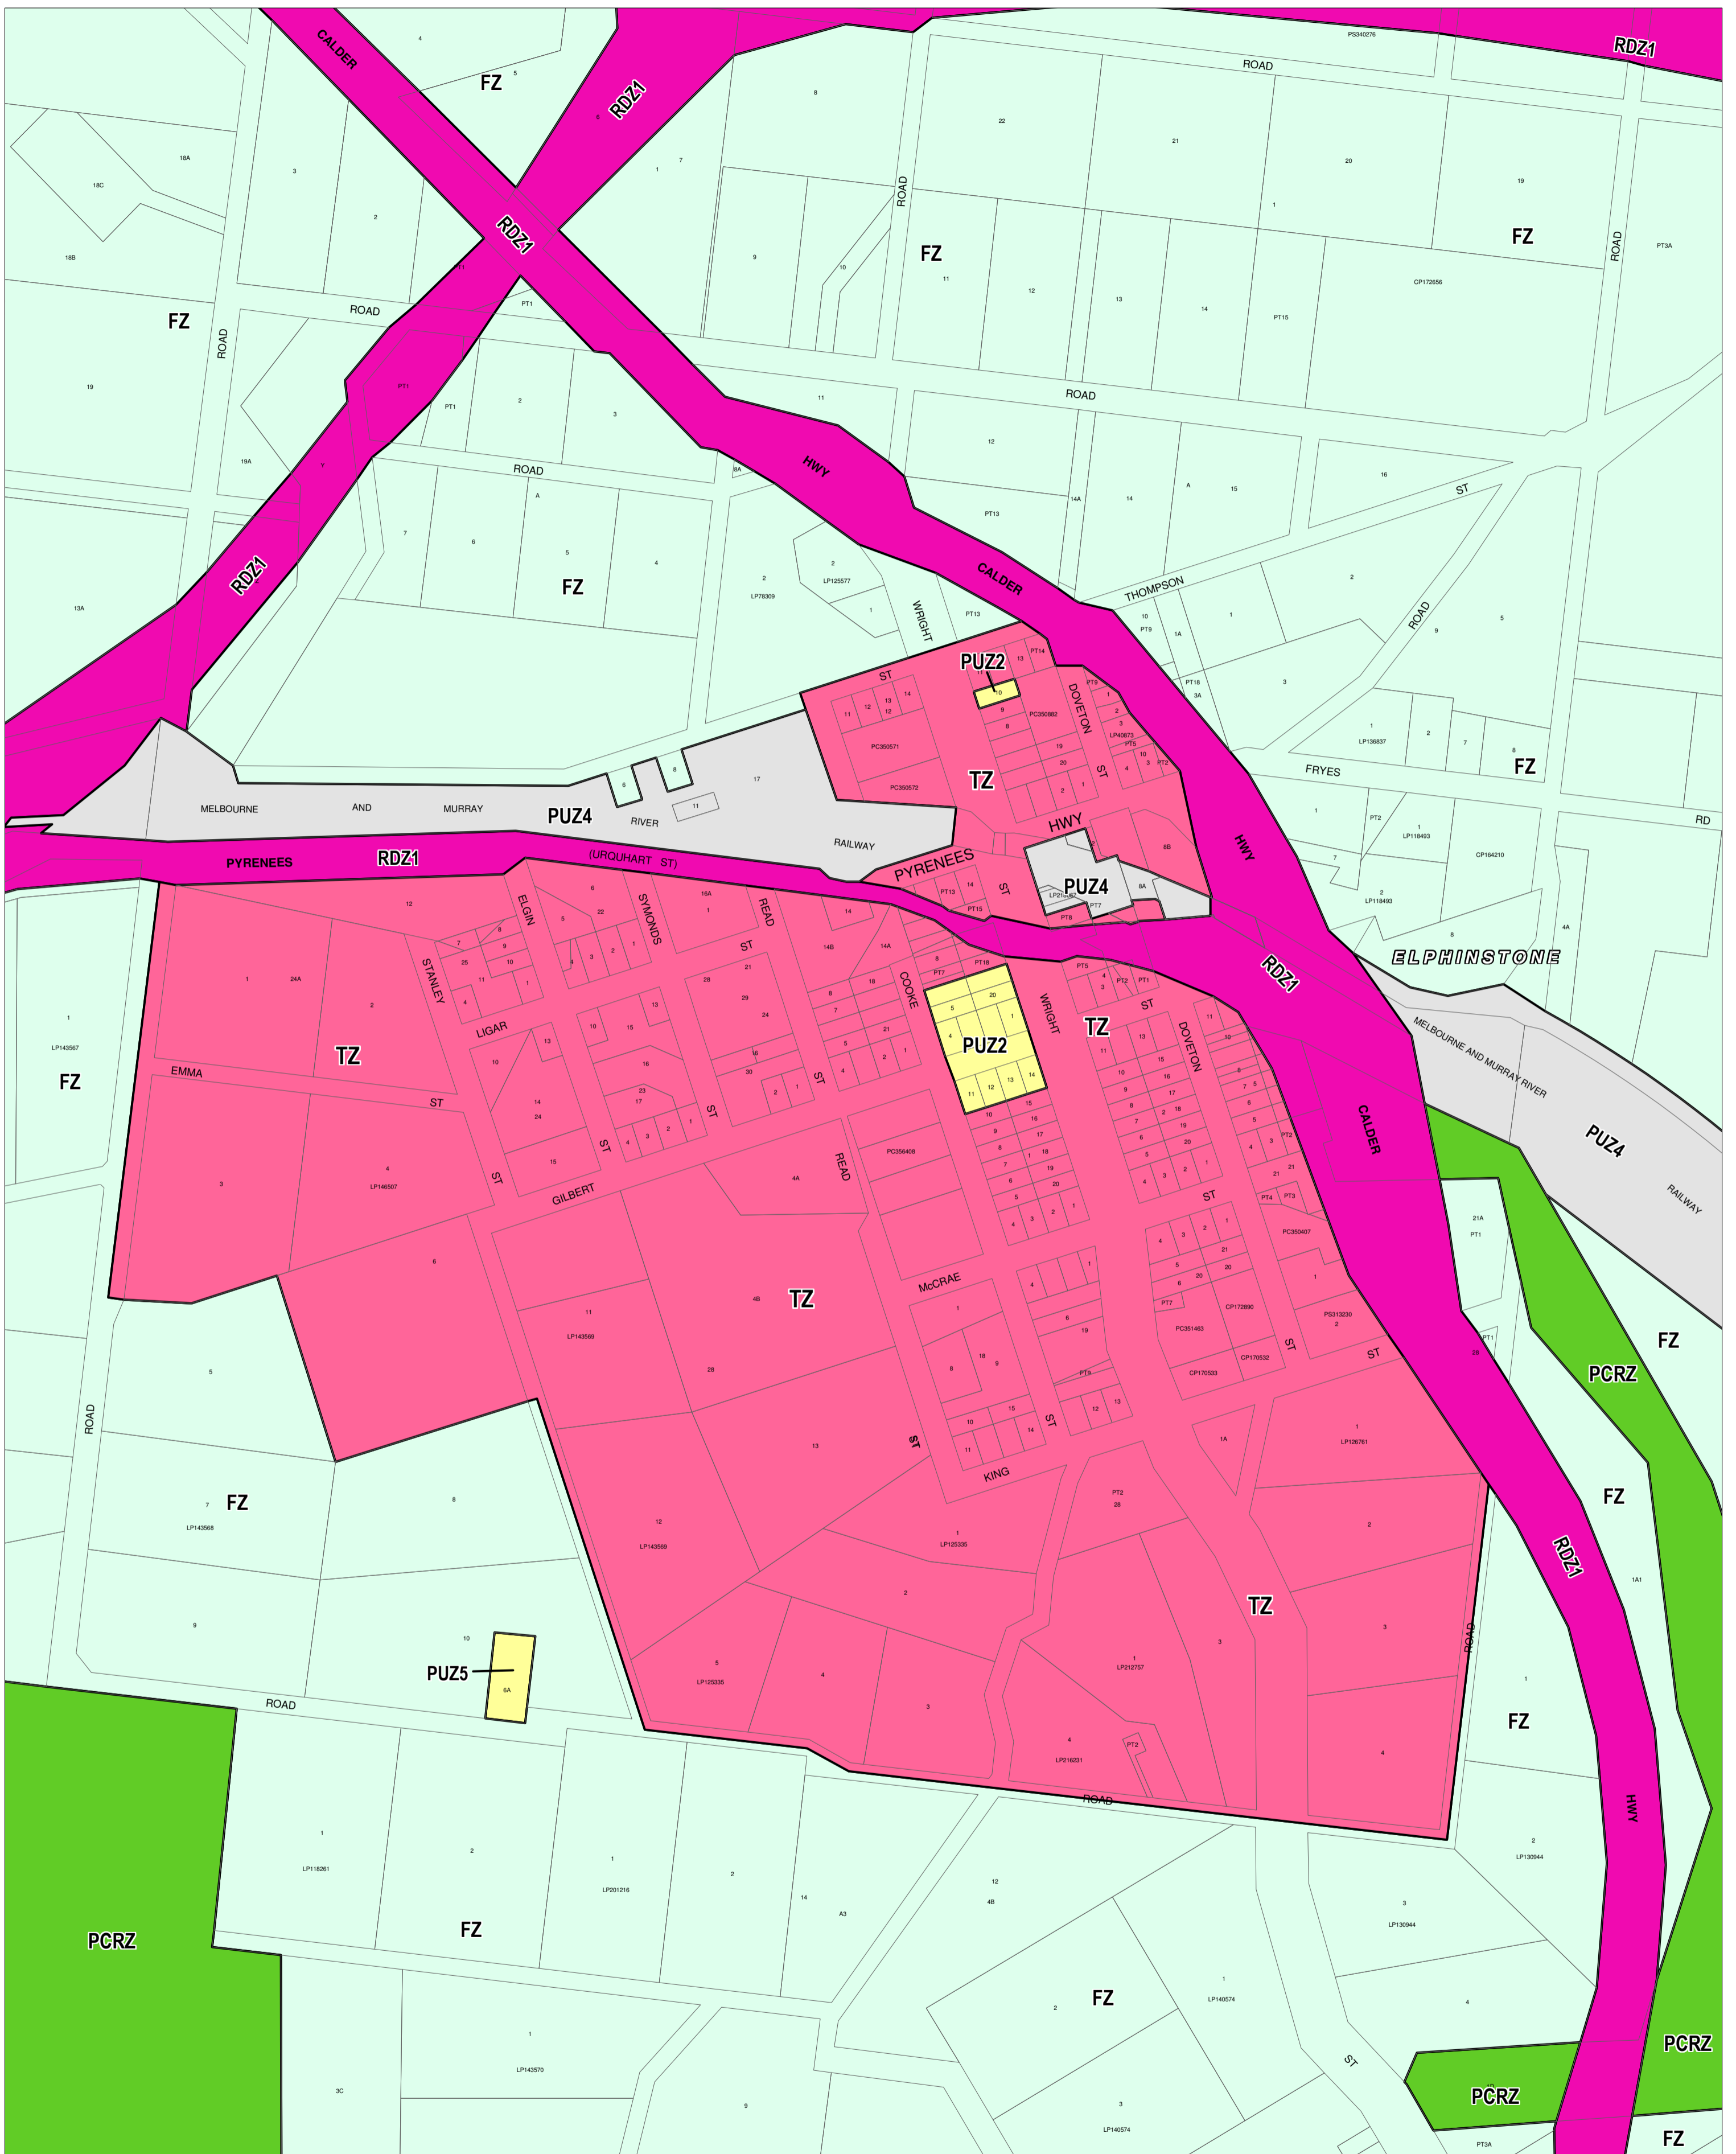

MOUNT ALEXANDER PLANNING SCHEME - LOCAL PROVISION

Public Land		Rural	
	Public Conservation And Resource Zone		Farming Zone
	Public Use Zone - Cemetery/crematorium		
	Public Use Zone - Education		
	Public Use Zone - Other Public Use		
	Public Use Zone - Transport		
	Road Zone - Category 1		
Residential			
	Township Zone