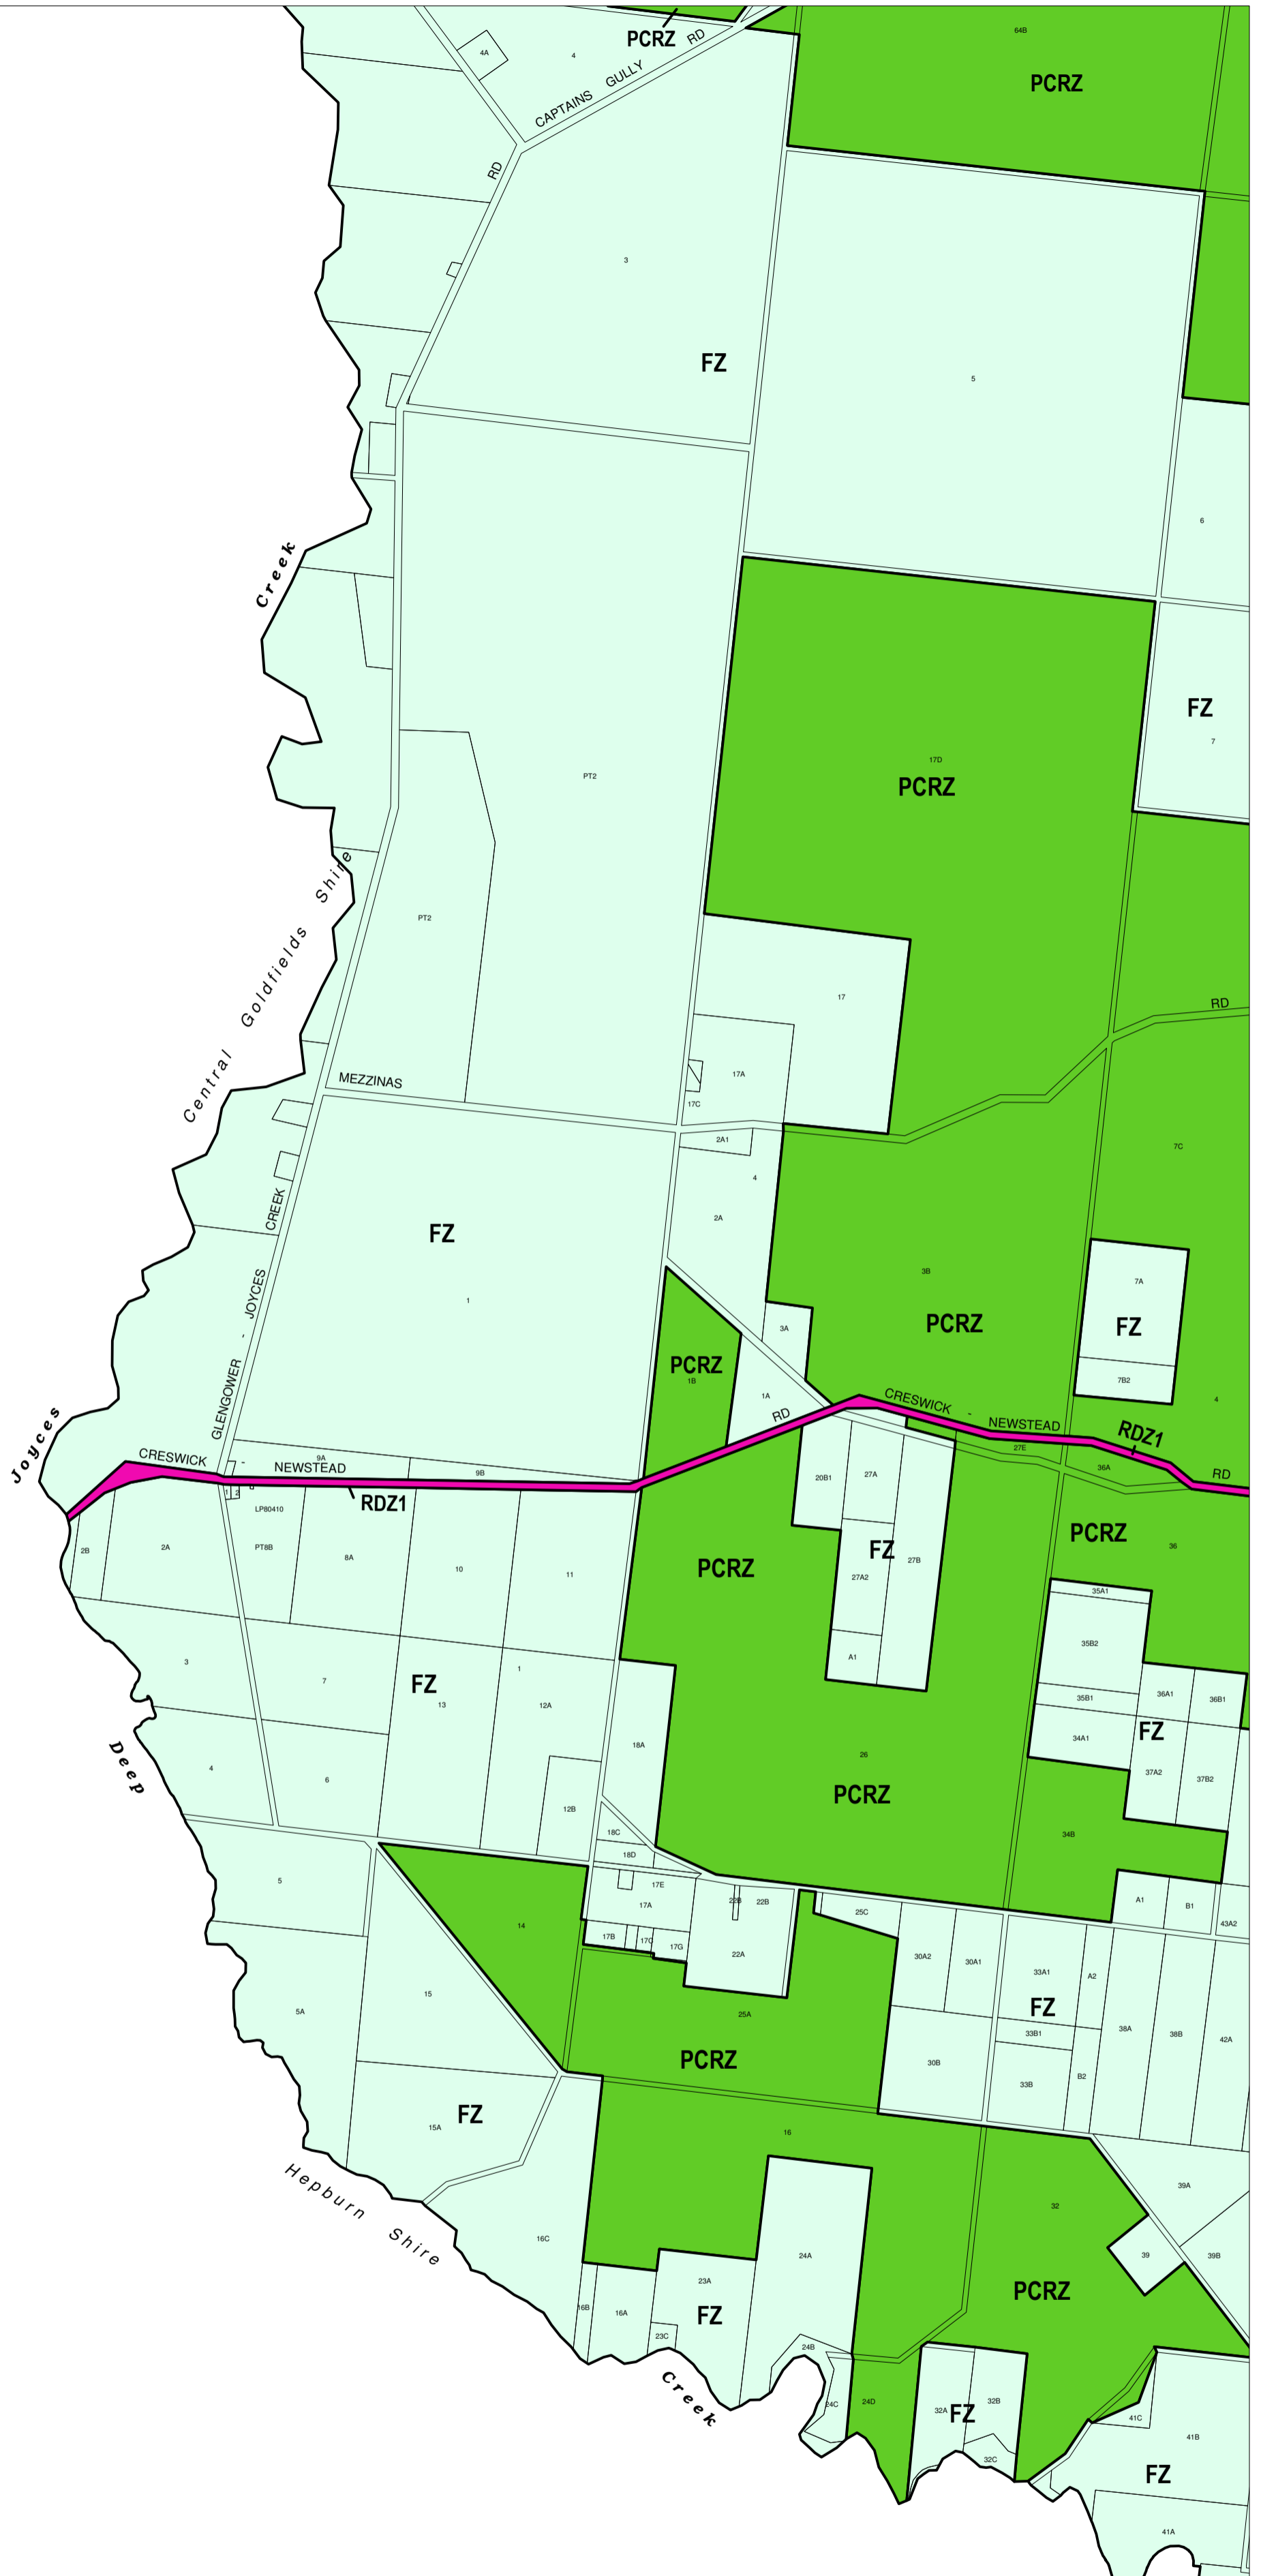

MOUNT ALEXANDER PLANNING SCHEME - LOCAL PROVISION

AUSTRALIAN MAP GRID ZONE 55

Printed: 11/4/2011

AMENDMENT C37