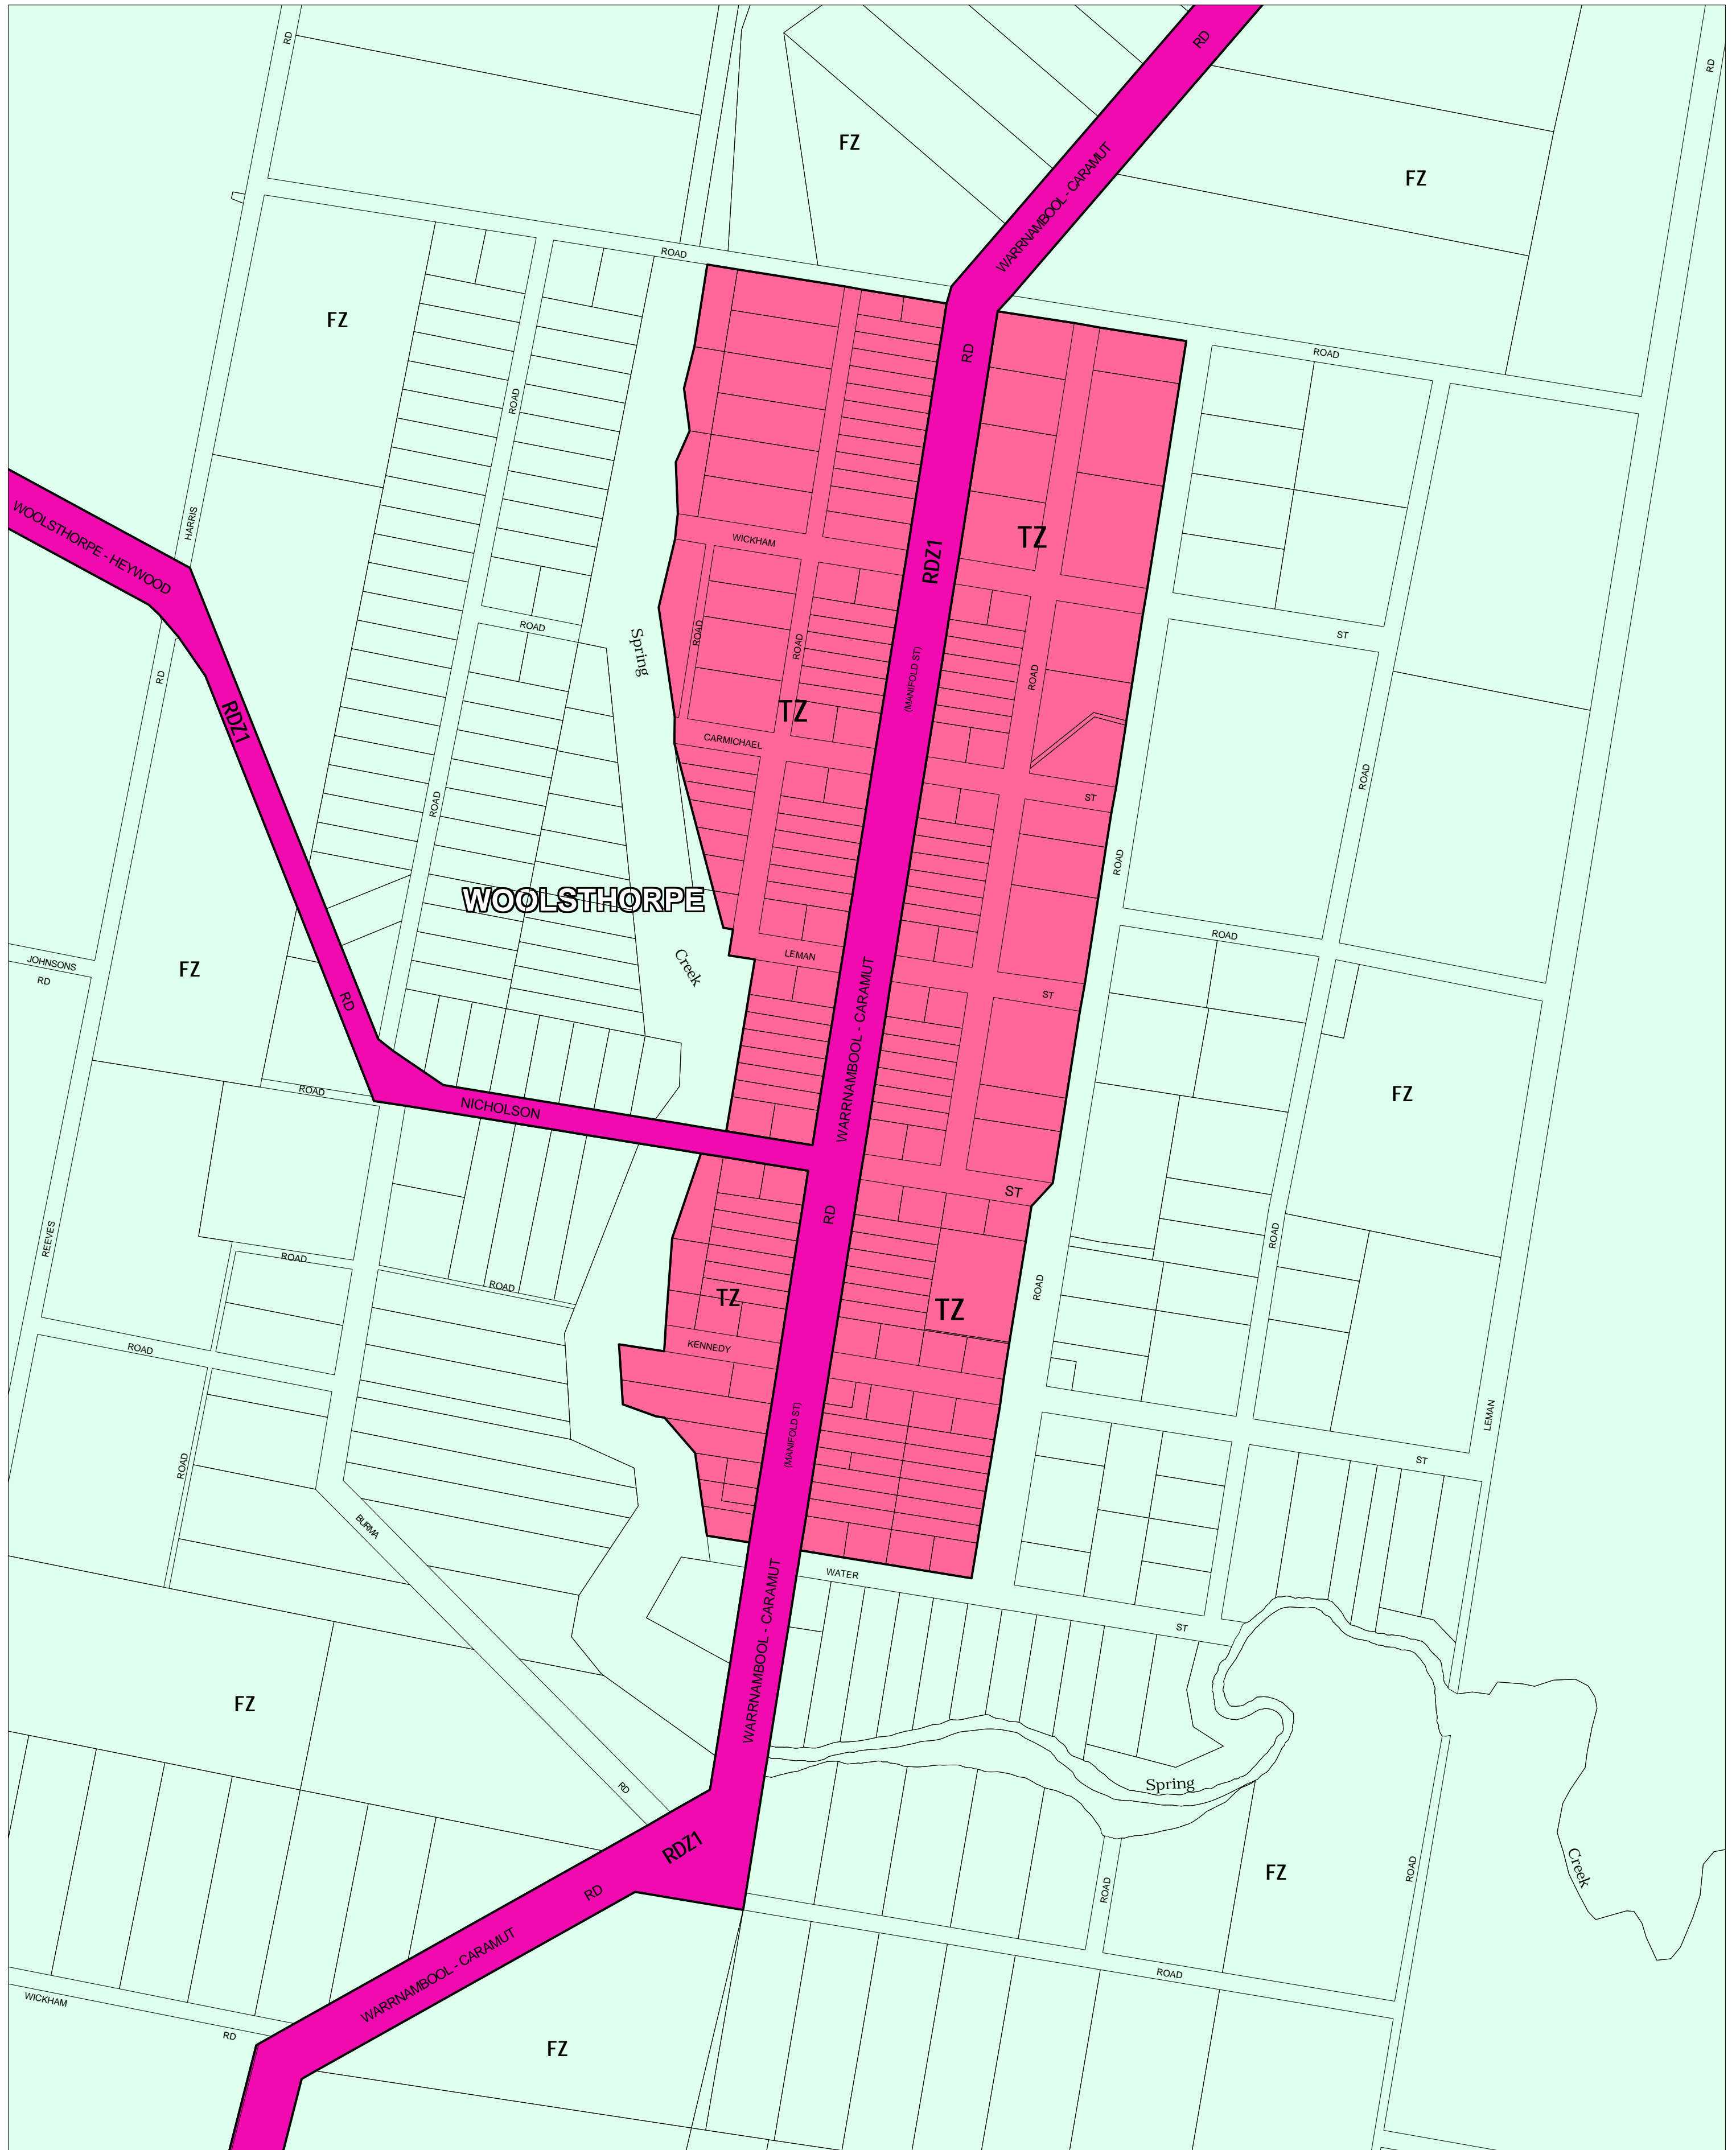

MOYNE PLANNING SCHEME - LOCAL PROVISION

AUSTRALIAN MAP GRID ZONE 54

INDEX TO ADJOINING METRIC SERIES MAP

Printed: 19/10/2006

AMENDMENT C22