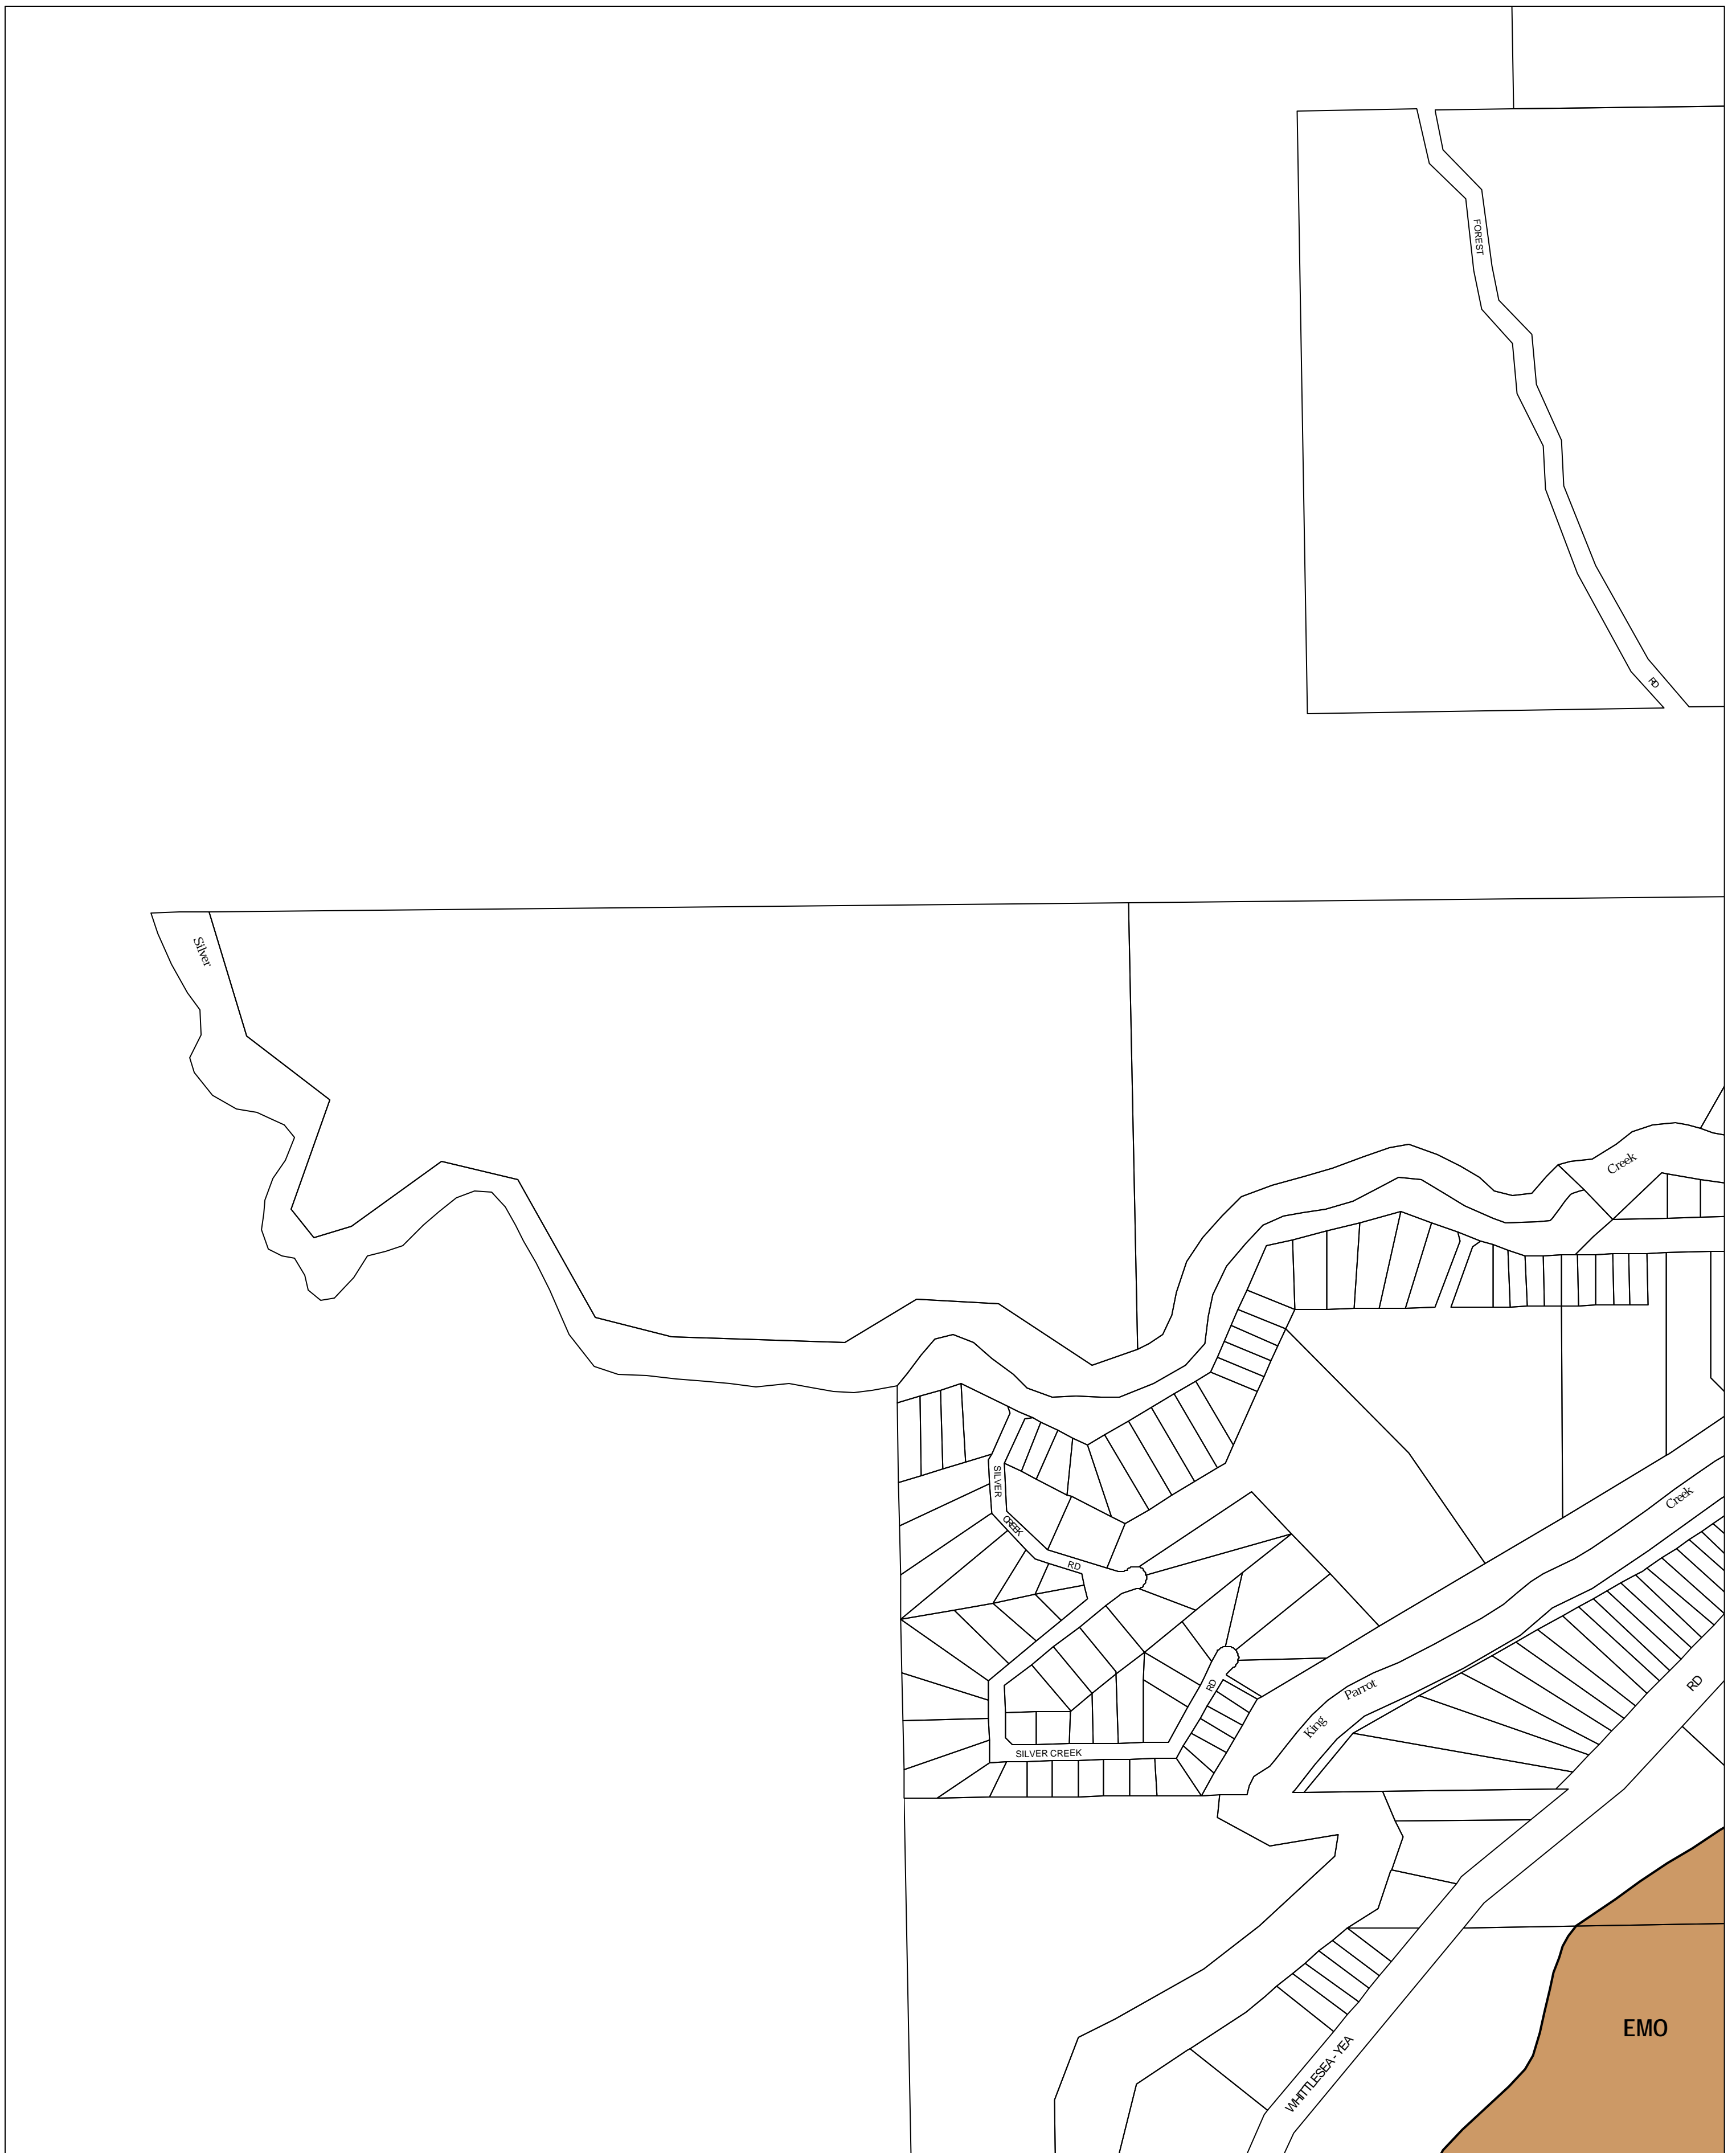

MURRINDINDI PLANNING SCHEME - LOCAL PROVISION

Overlays
Erosion Management Overlay

AUSTRALIAN MAP GRID ZONE 55

Printed: 11/7/2007

AMENDMENT C11

EROSION MANAGEMENT OVERLAY

MAP No 18EMO