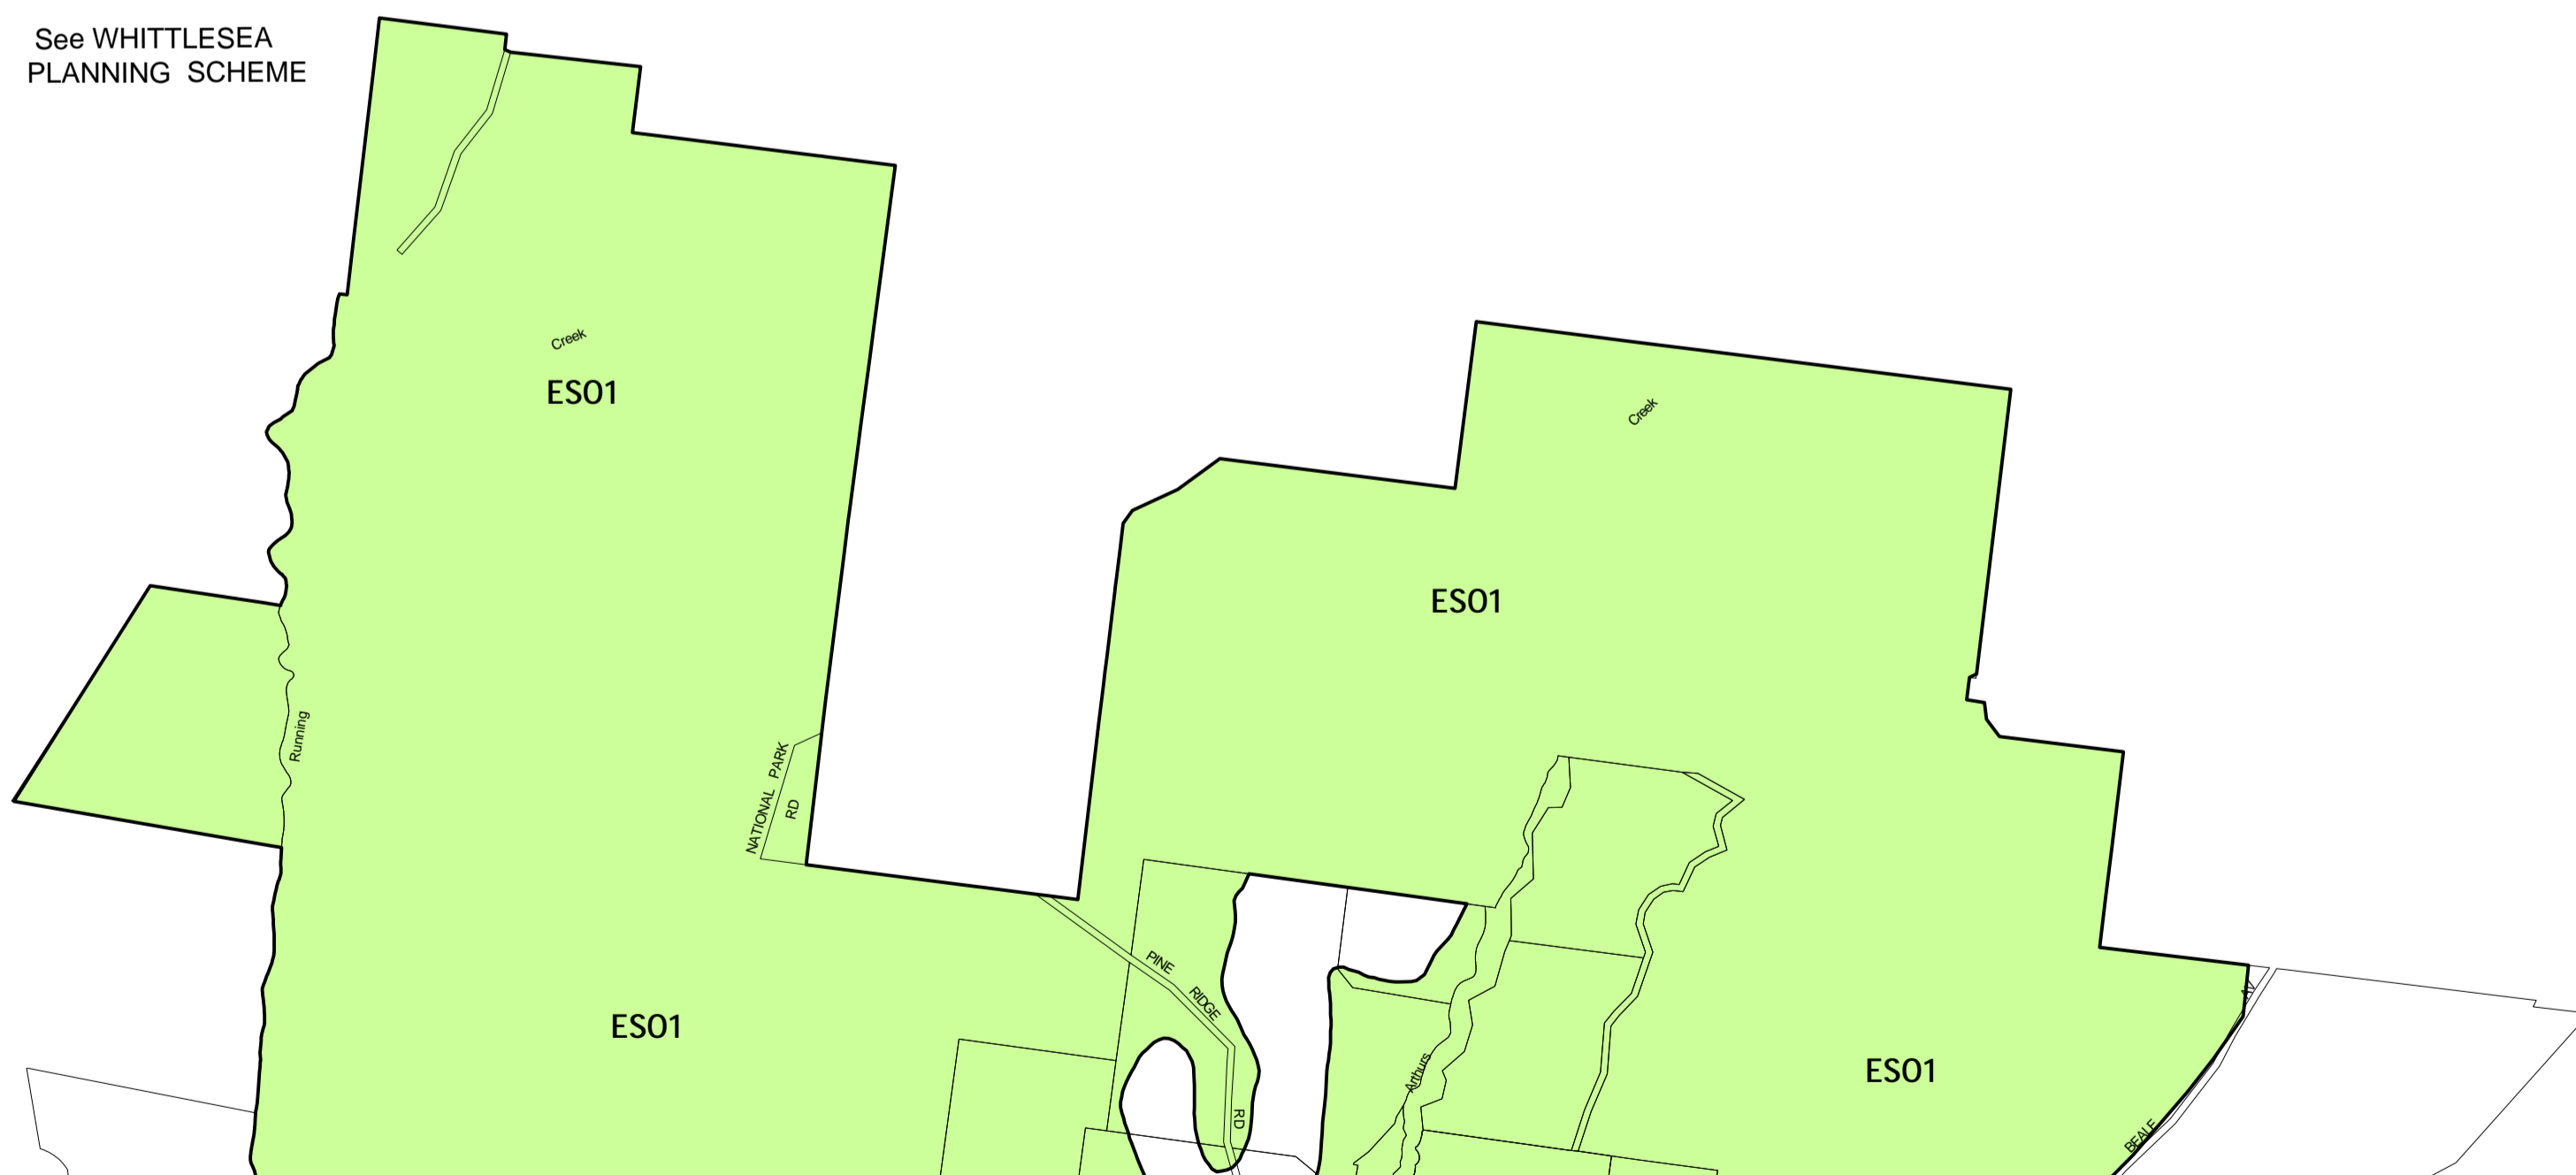

NILLUMBIK PLANNING SCHEME - LOCAL PROVISION

See WHITTLESEA
PLANNING SCHEME

Overlays
ES01 Environmental Significance Overlay - Schedule 1

AUSTRALIAN MAP GRID ZONE 55

INDEX TO ADJOINING
METRIC SERIES MAP

Printed: 2/8/2007