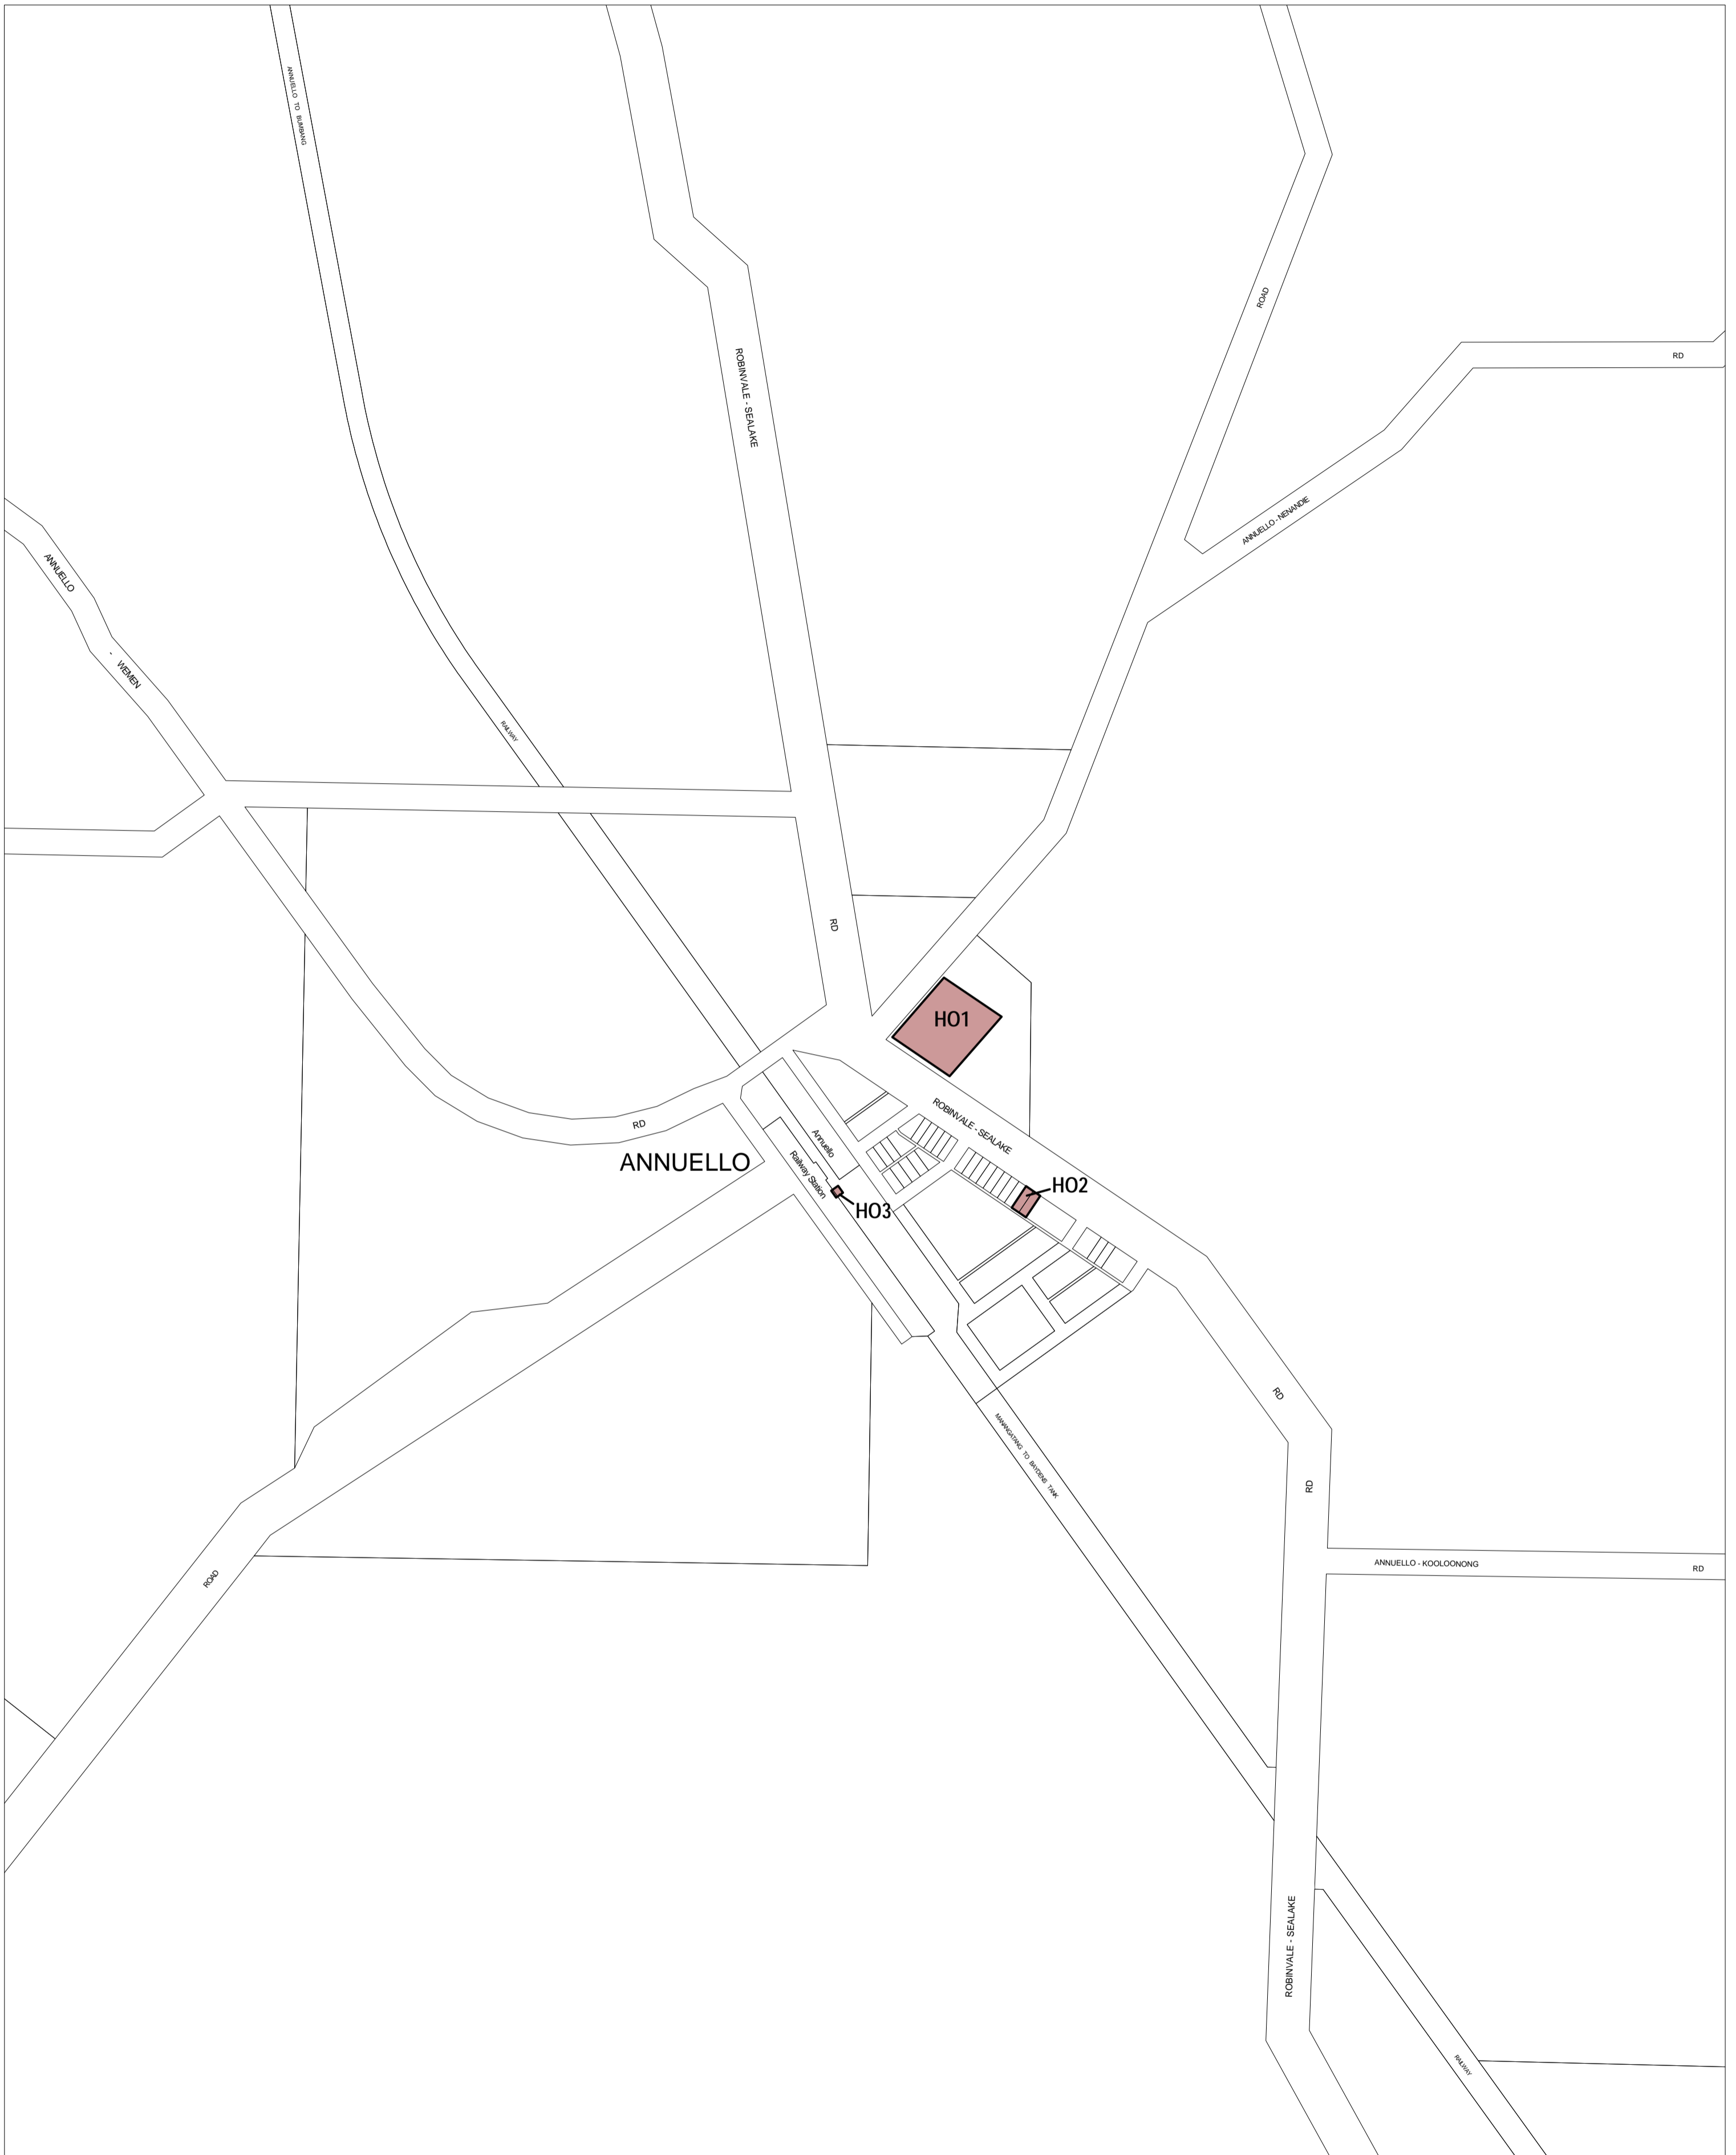

SWAN HILL PLANNING SCHEME - LOCAL PROVISION

Overlays

HO Heritage Overlay

AUSTRALIAN MAP GRID ZONE 54

INDEX TO ADJOINING METRIC SERIES MAP

Printed: 28/9/2007

AMENDMENT C13

HERITAGE OVERLAY

MAP No 10HO