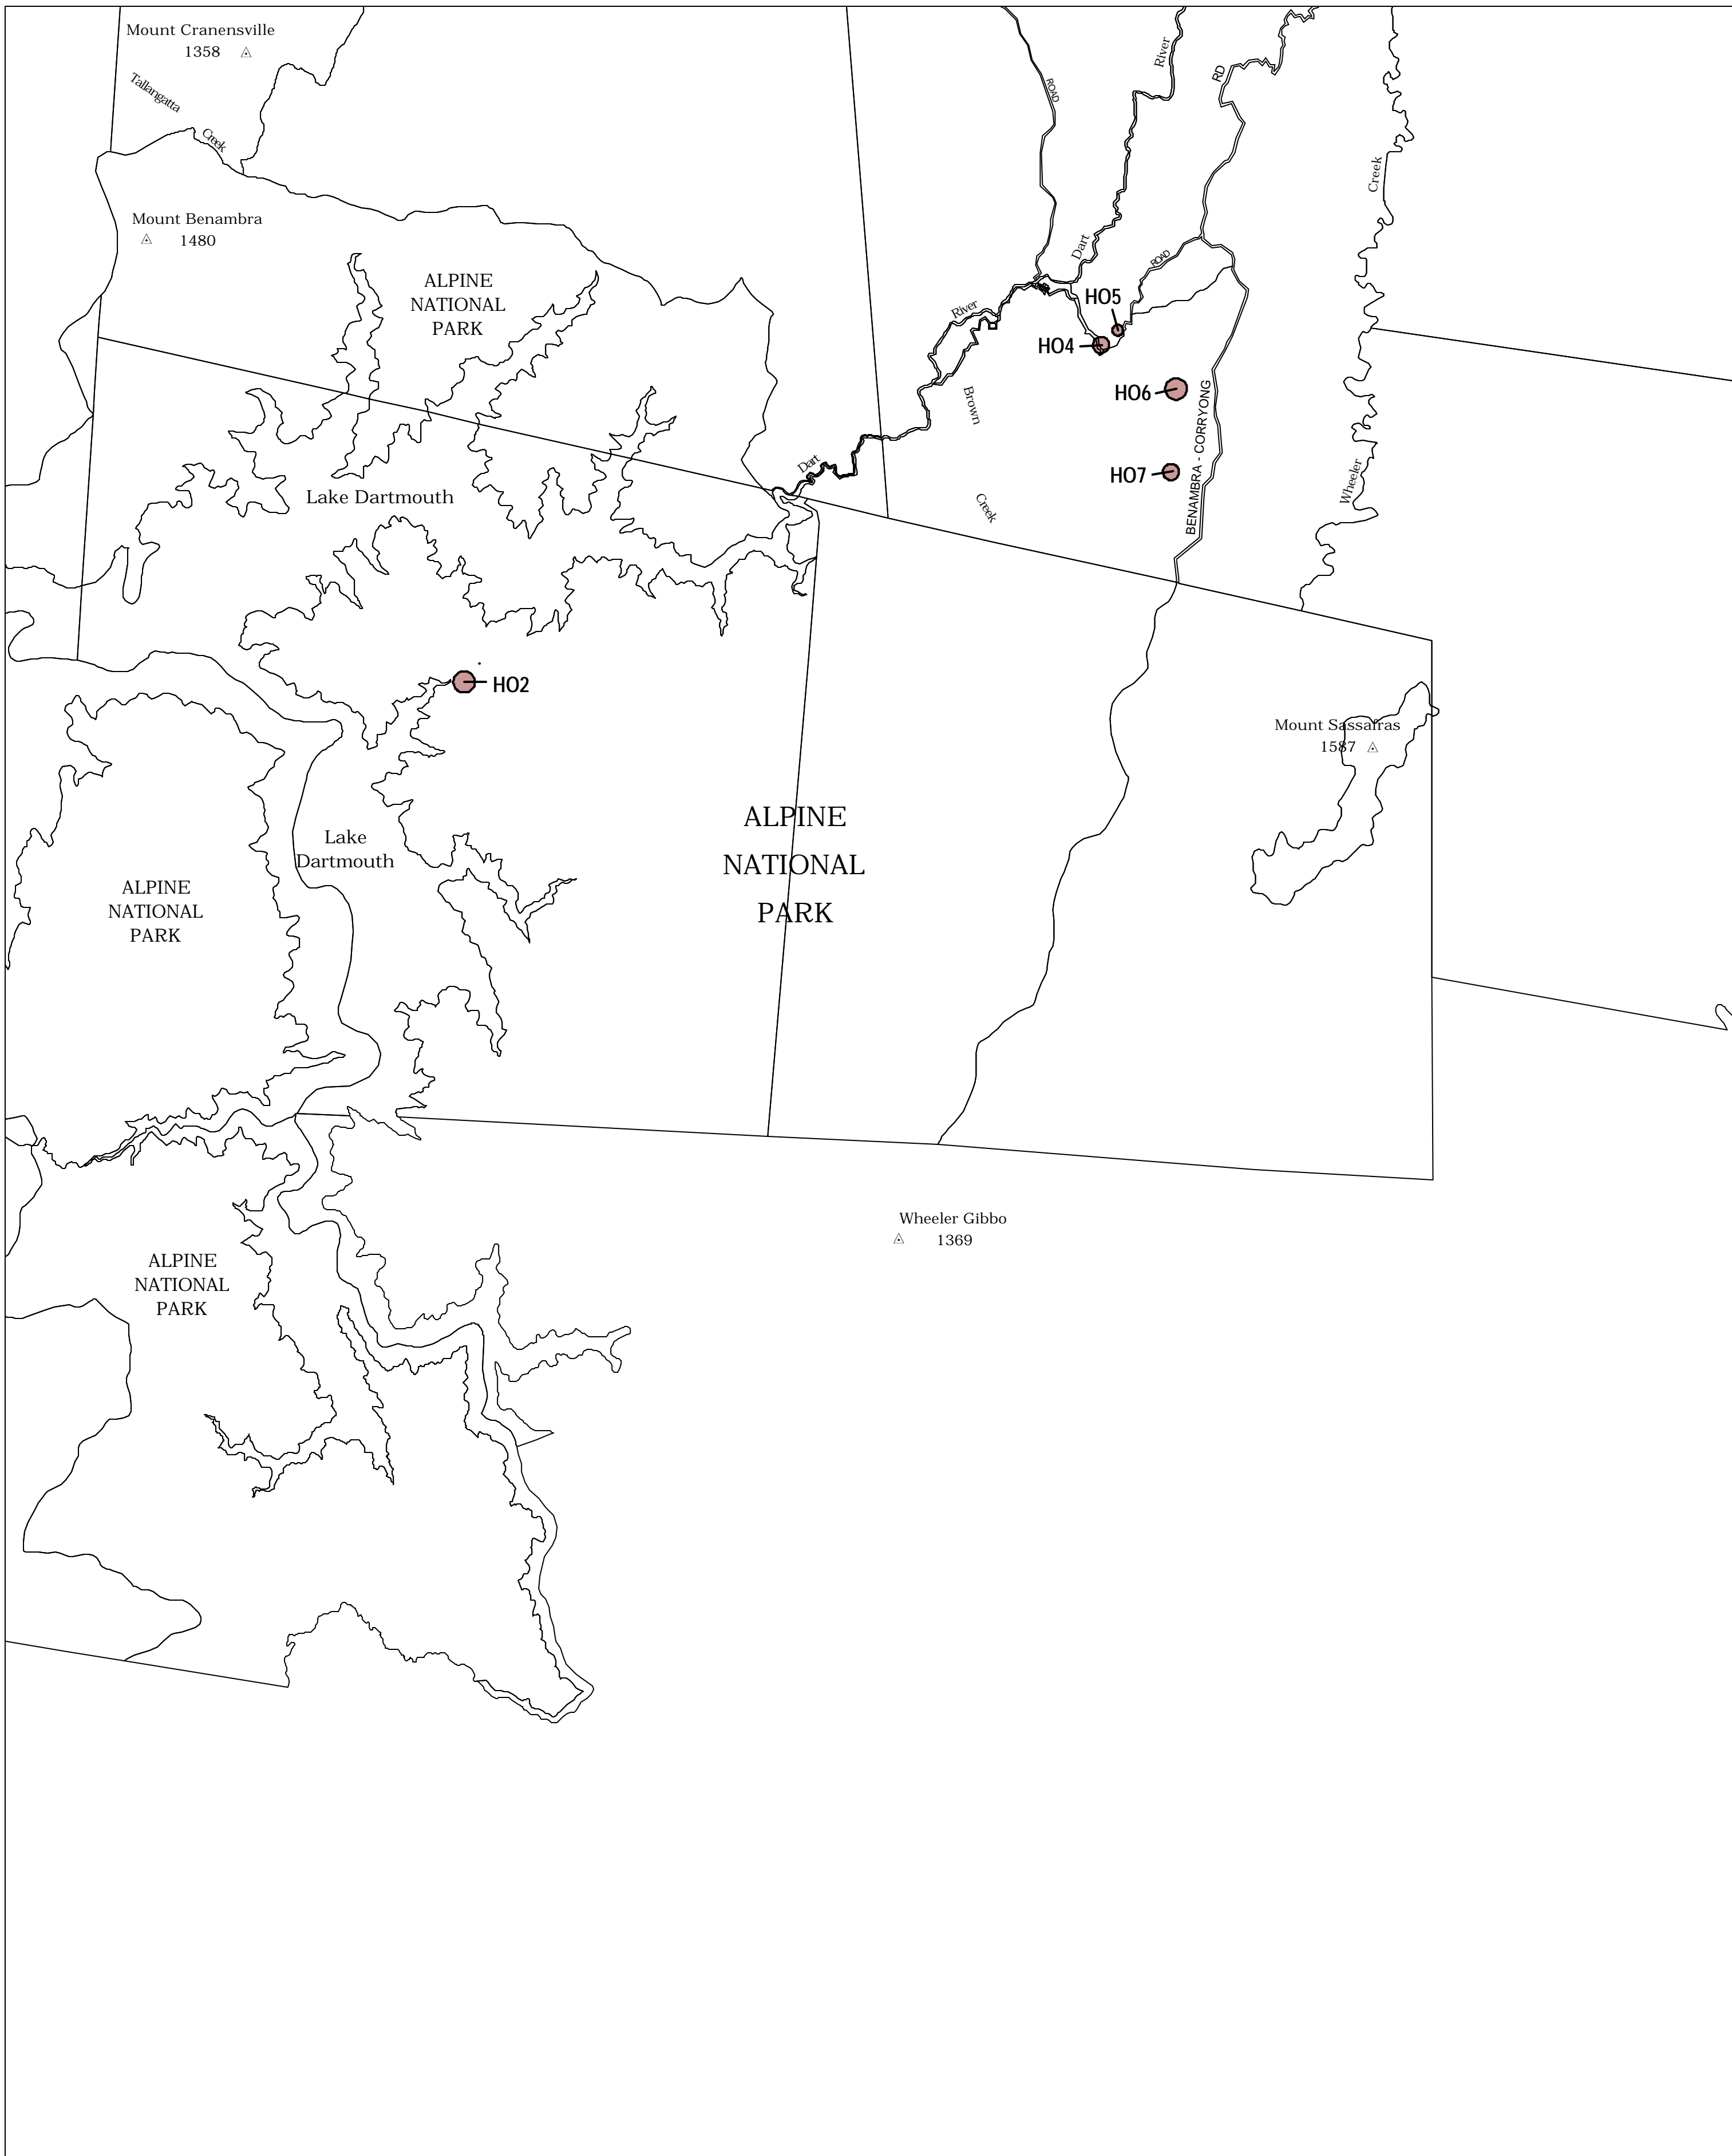

TOWONG PLANNING SCHEME - LOCAL PROVISION

Overlays	
	Heritage Overlay

AUSTRALIAN MAP GRID ZONE 55

Printed: 16/7/2007

AMENDMENTS C3&C4