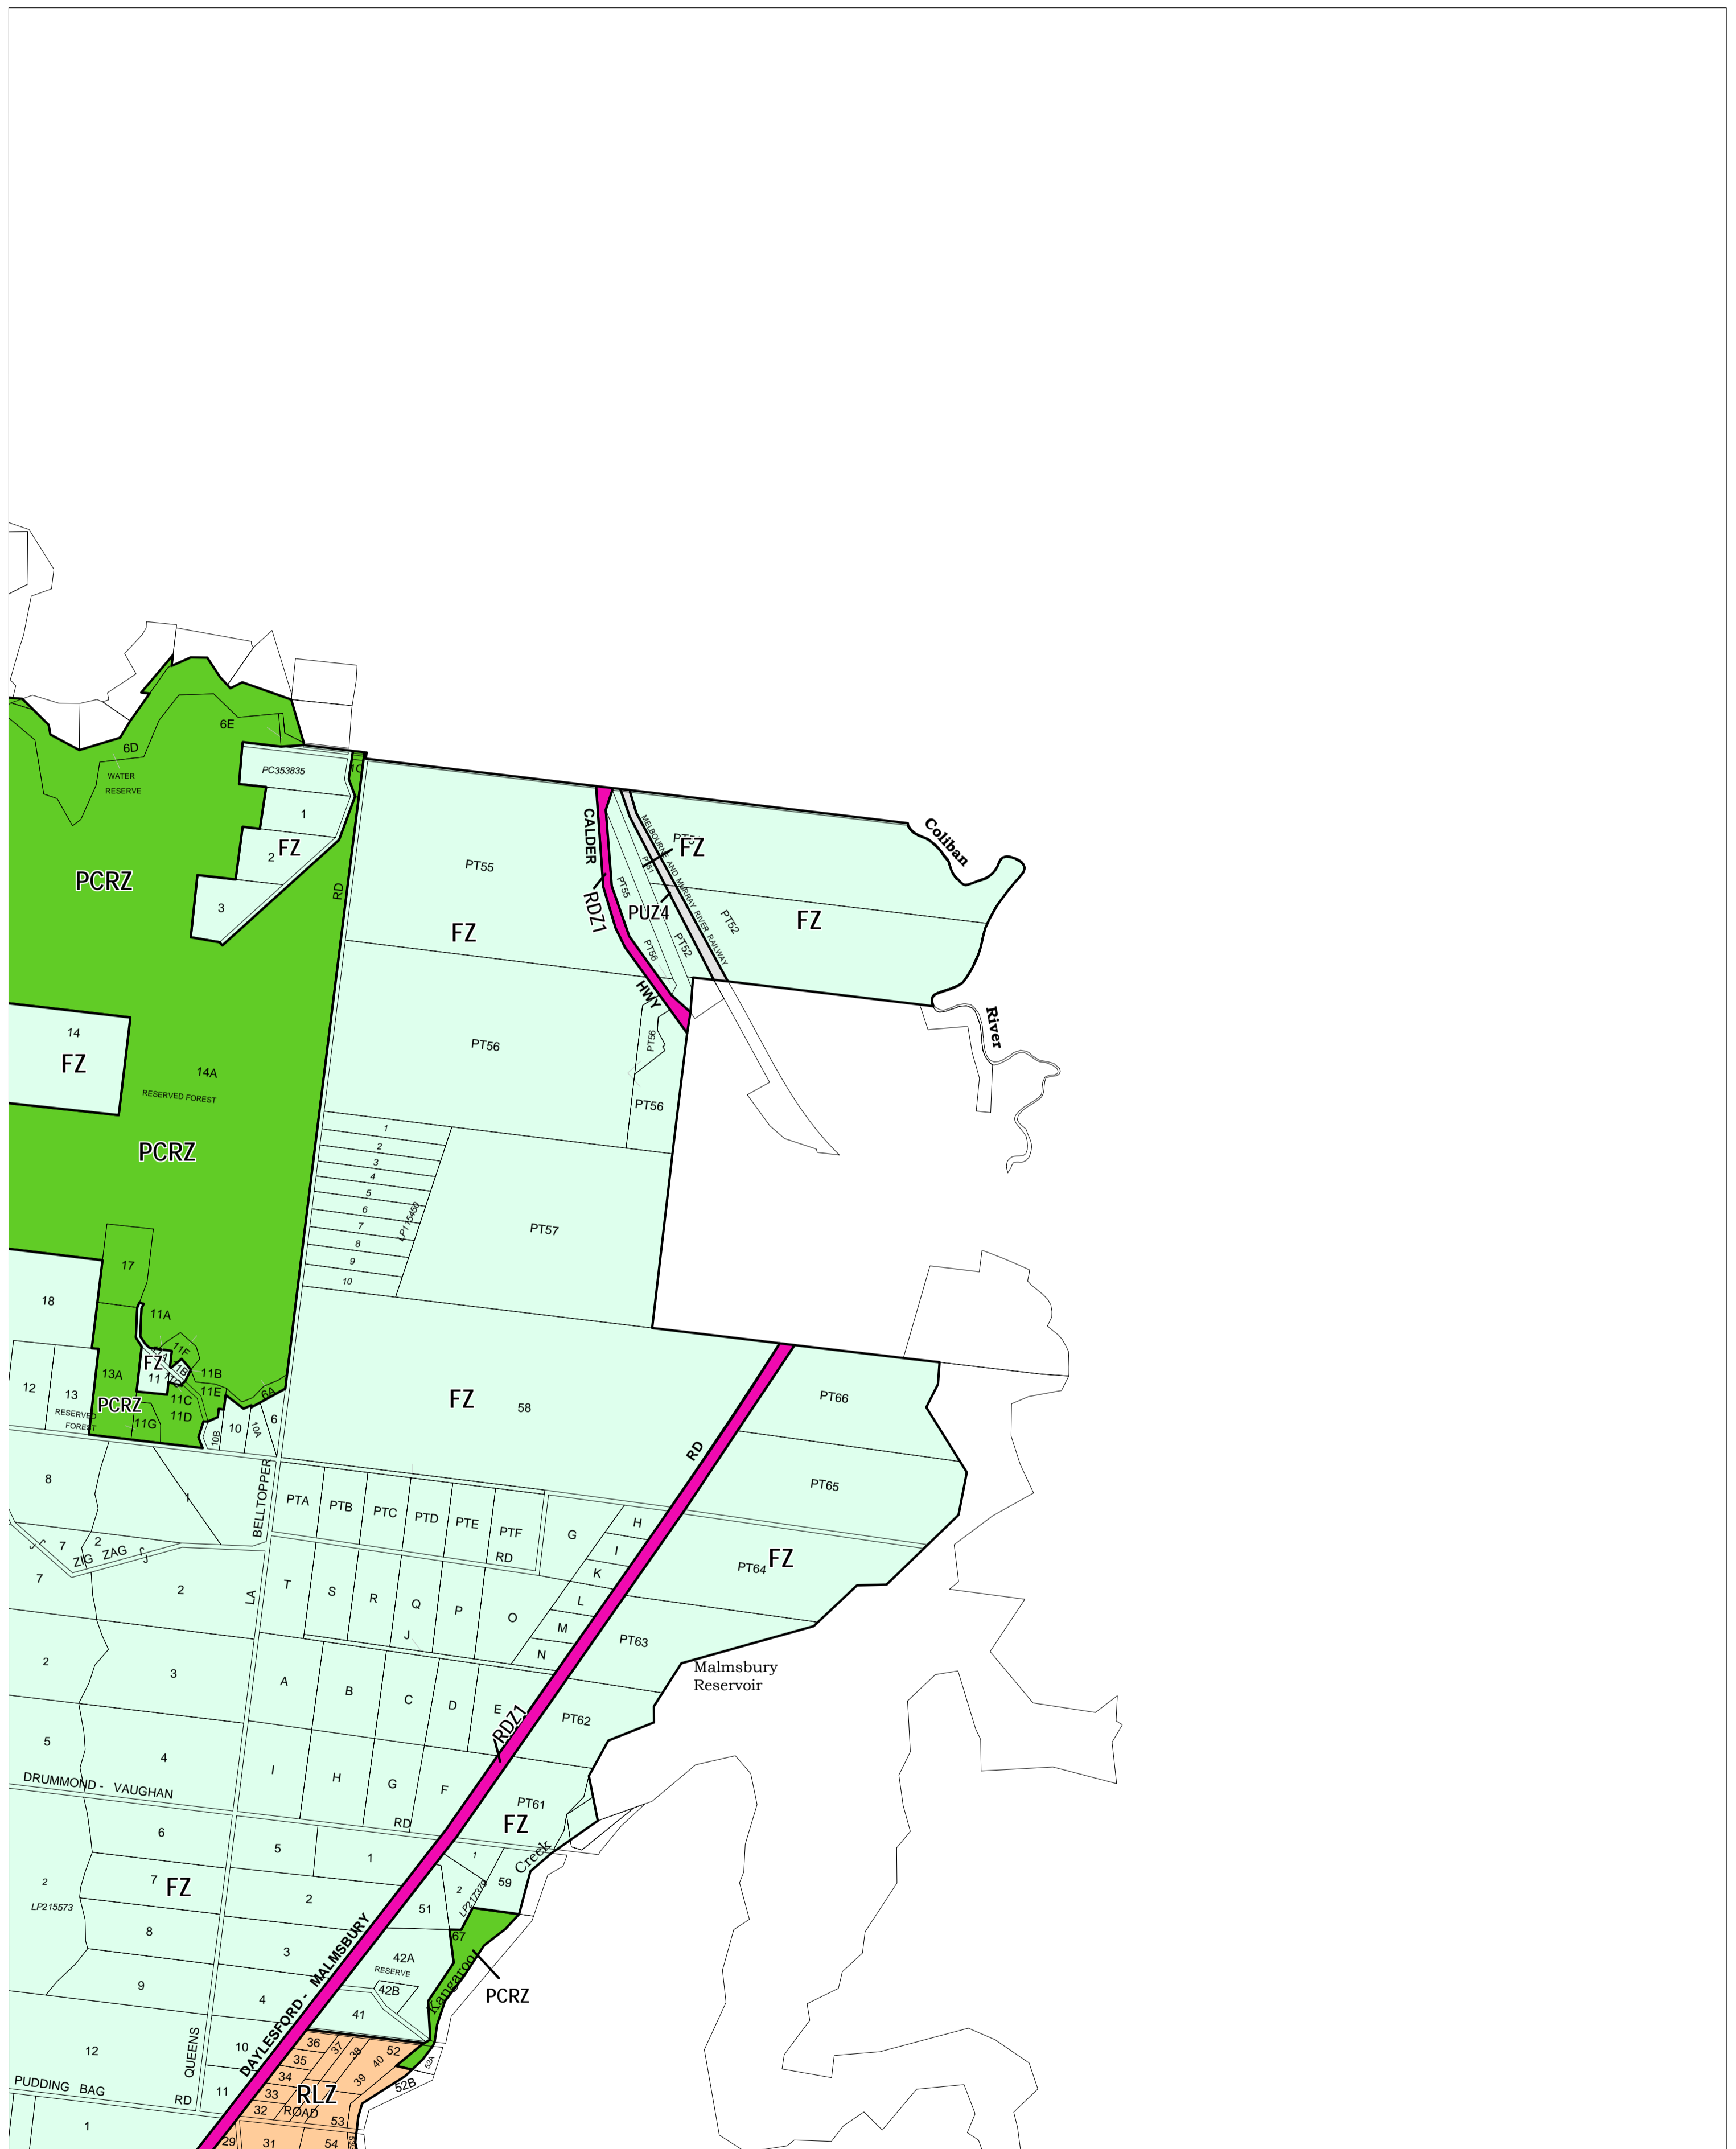

HEPBURN PLANNING SCHEME - LOCAL PROVISION

Public Land

- Public Conservation And Resource Zone
- Public Use Zone - Transport
- Road Zone - Category 1

Rural

- Farming Zone
- Rural Living Zone

AUSTRALIAN MAP GRID ZONE 55

Printed: 8/8/2008

AMENDMENT C16