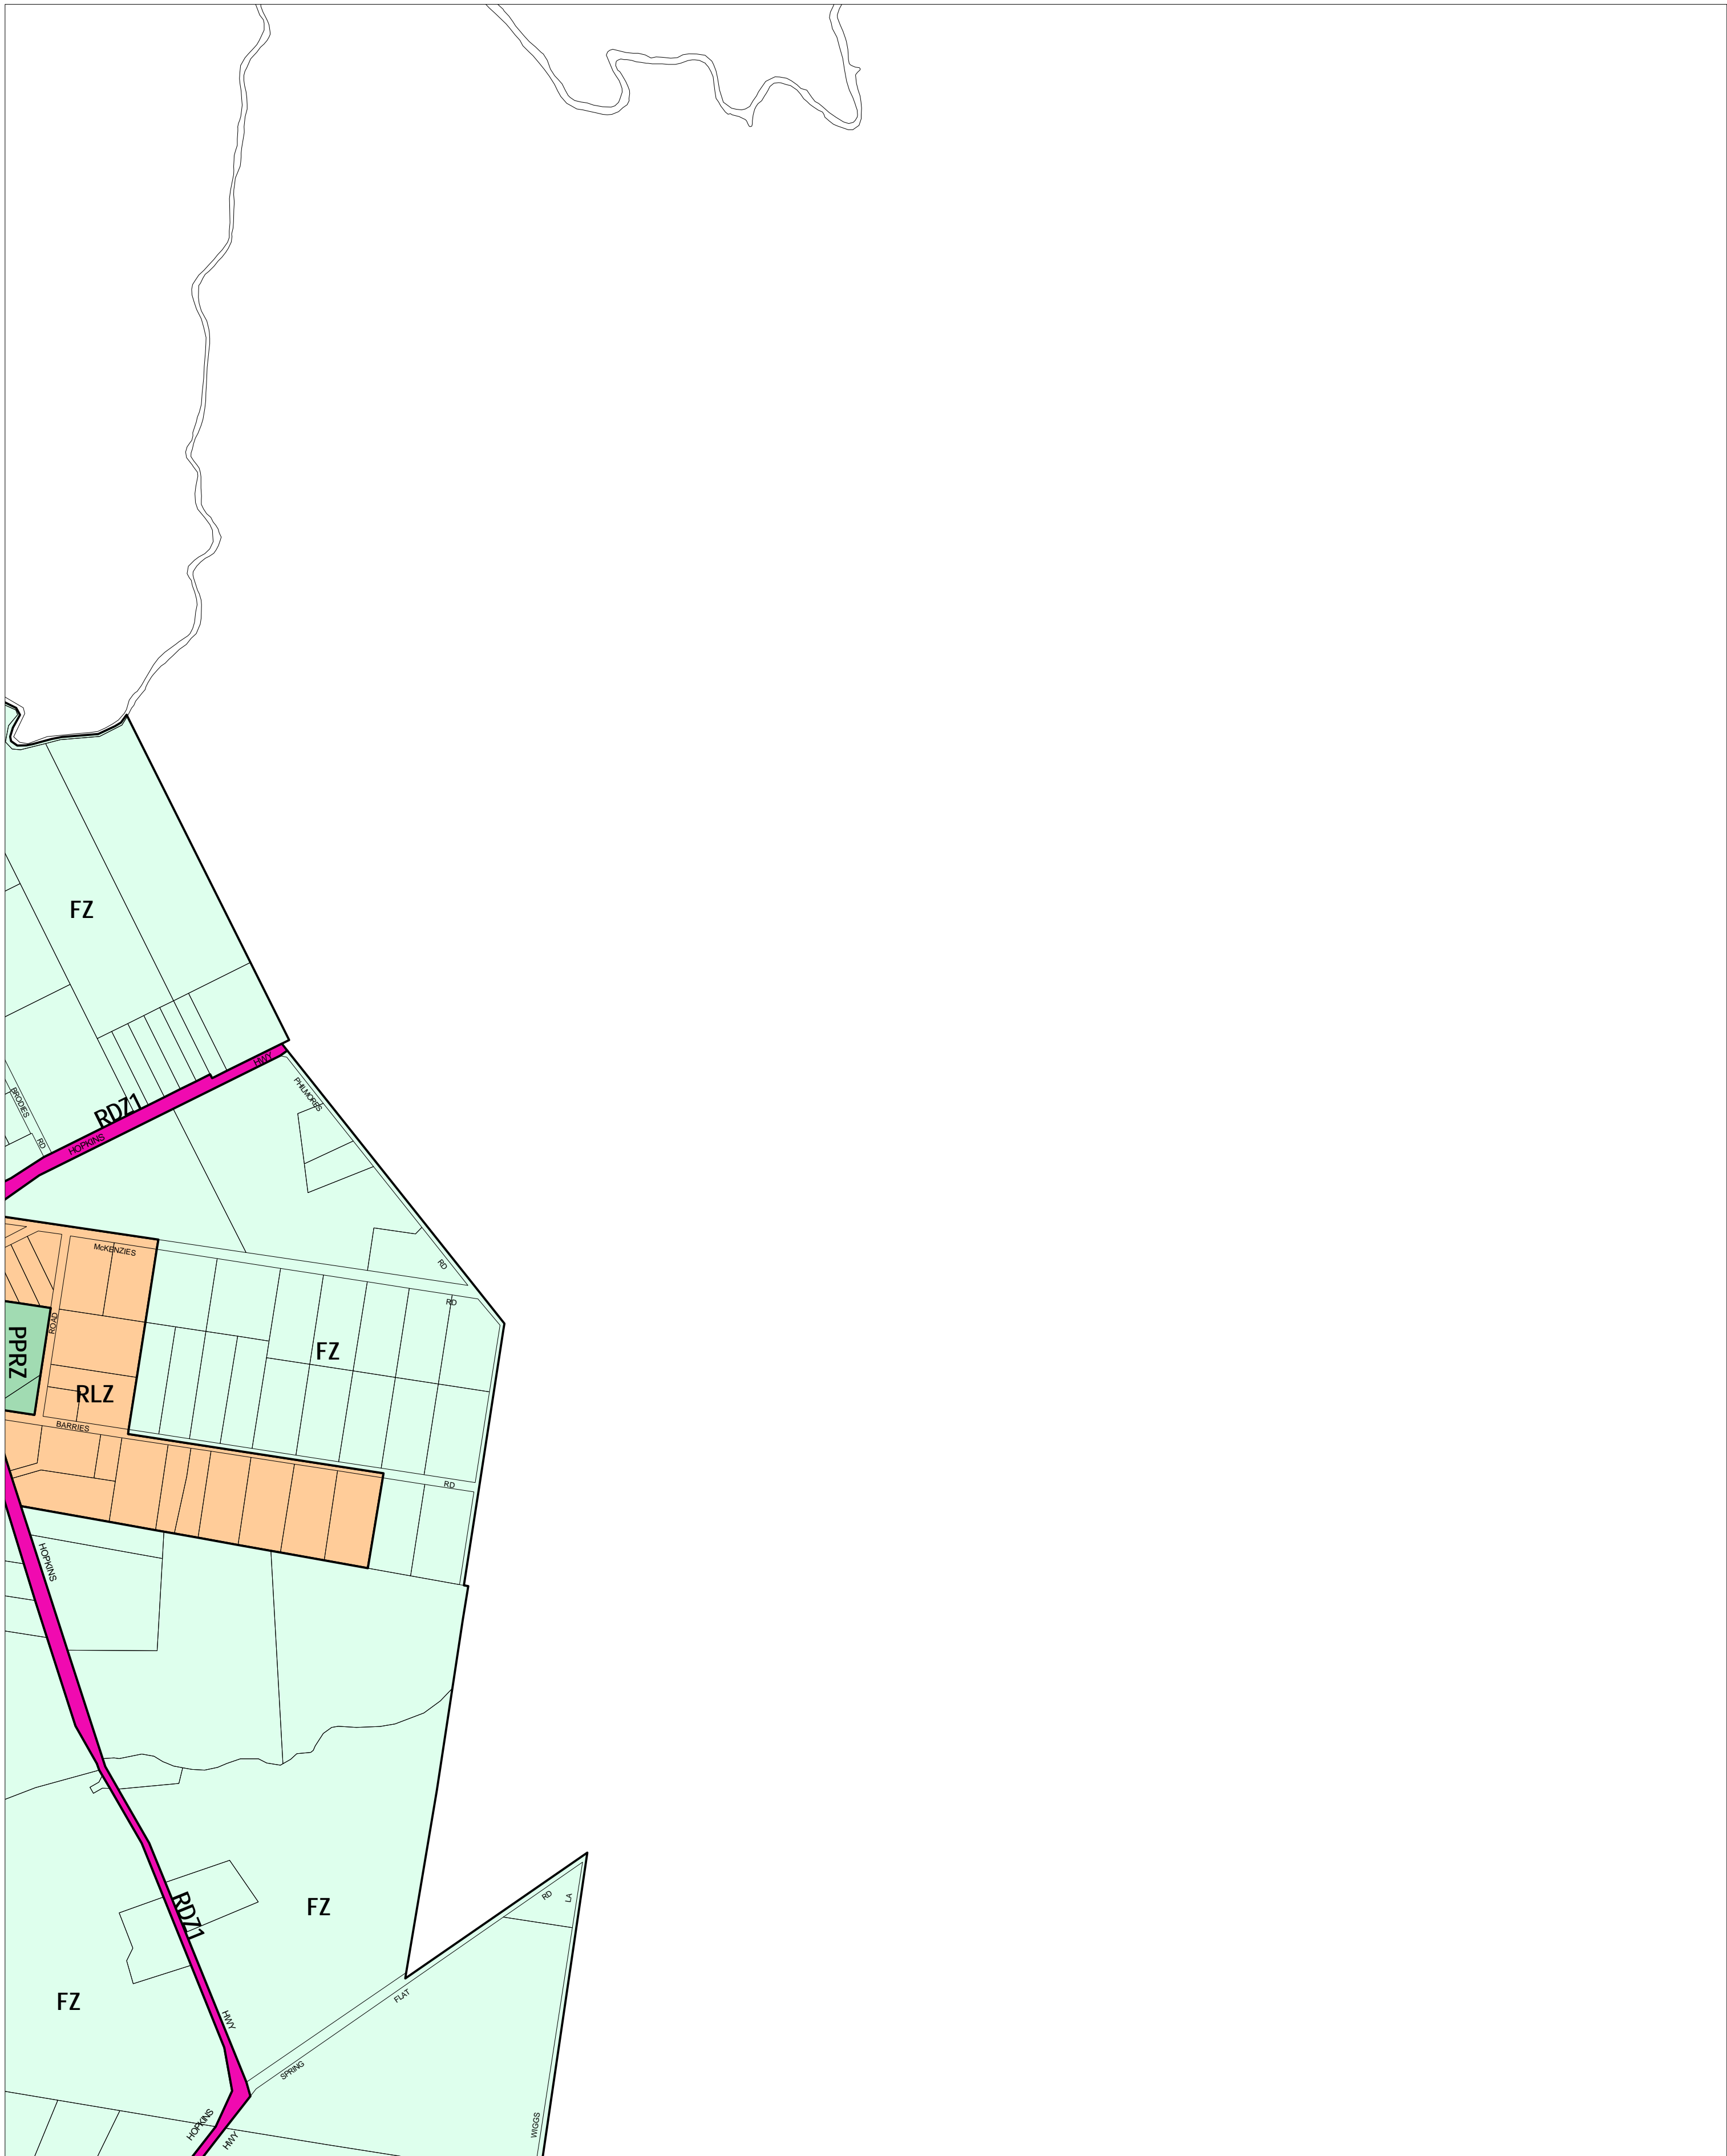

WARRNAMBOOL PLANNING SCHEME - LOCAL PROVISION

Public Land	
PPRZ	Public Park And Recreation Zone
RDZ1	Road Zone Category 1
Residential	
LDRZ	Low Density Residential Zone
Rural	
FZ	Farming Zone
RLZ	Rural Living Zone

ZONES

Printed: 10/8/2006

AMENDMENT C49

INDEX TO ADJOINING METRIC SERIES MAP

MAP No 3