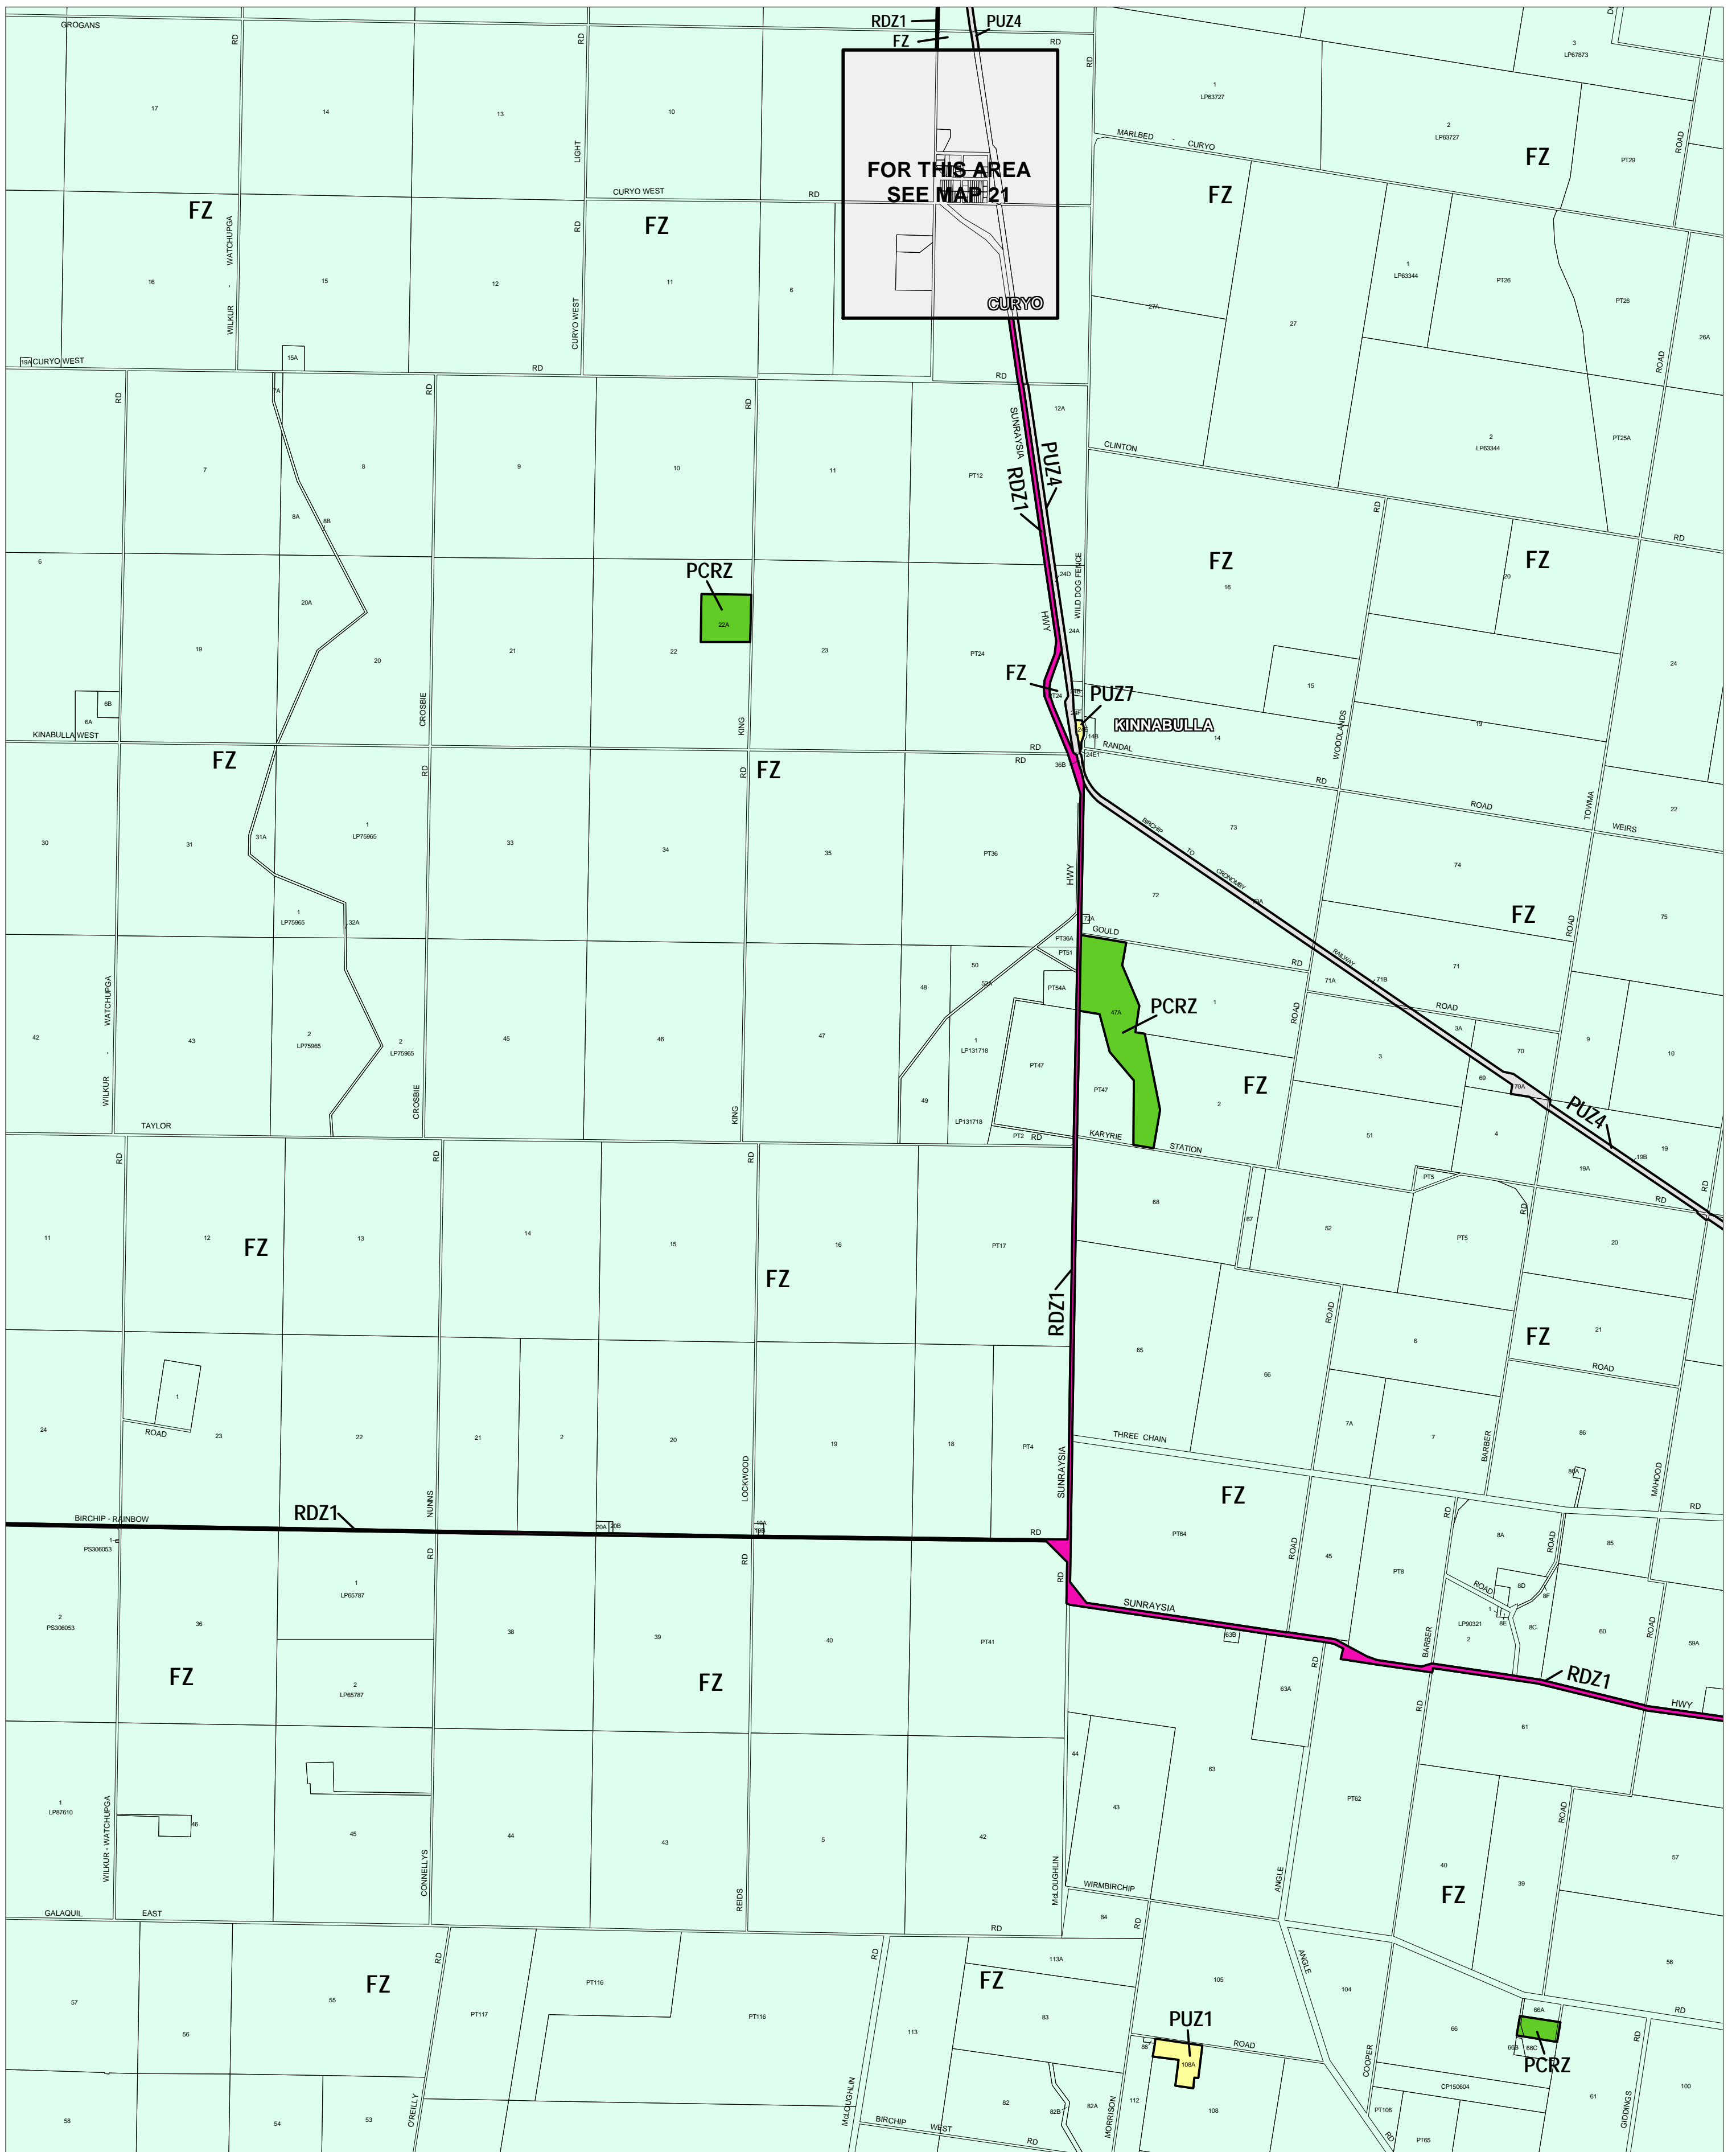

BULOKE PLANNING SCHEME - LOCAL PROVISION

AUSTRALIAN MAP GRID ZONE 54

THIS MAP INCORPORATES APPROVED ZONES AS AT: 09/12/05 AMENDMENT C11

INDEX TO ADJOINING METRIC SERIES MAP

Printed: 8/5/2006