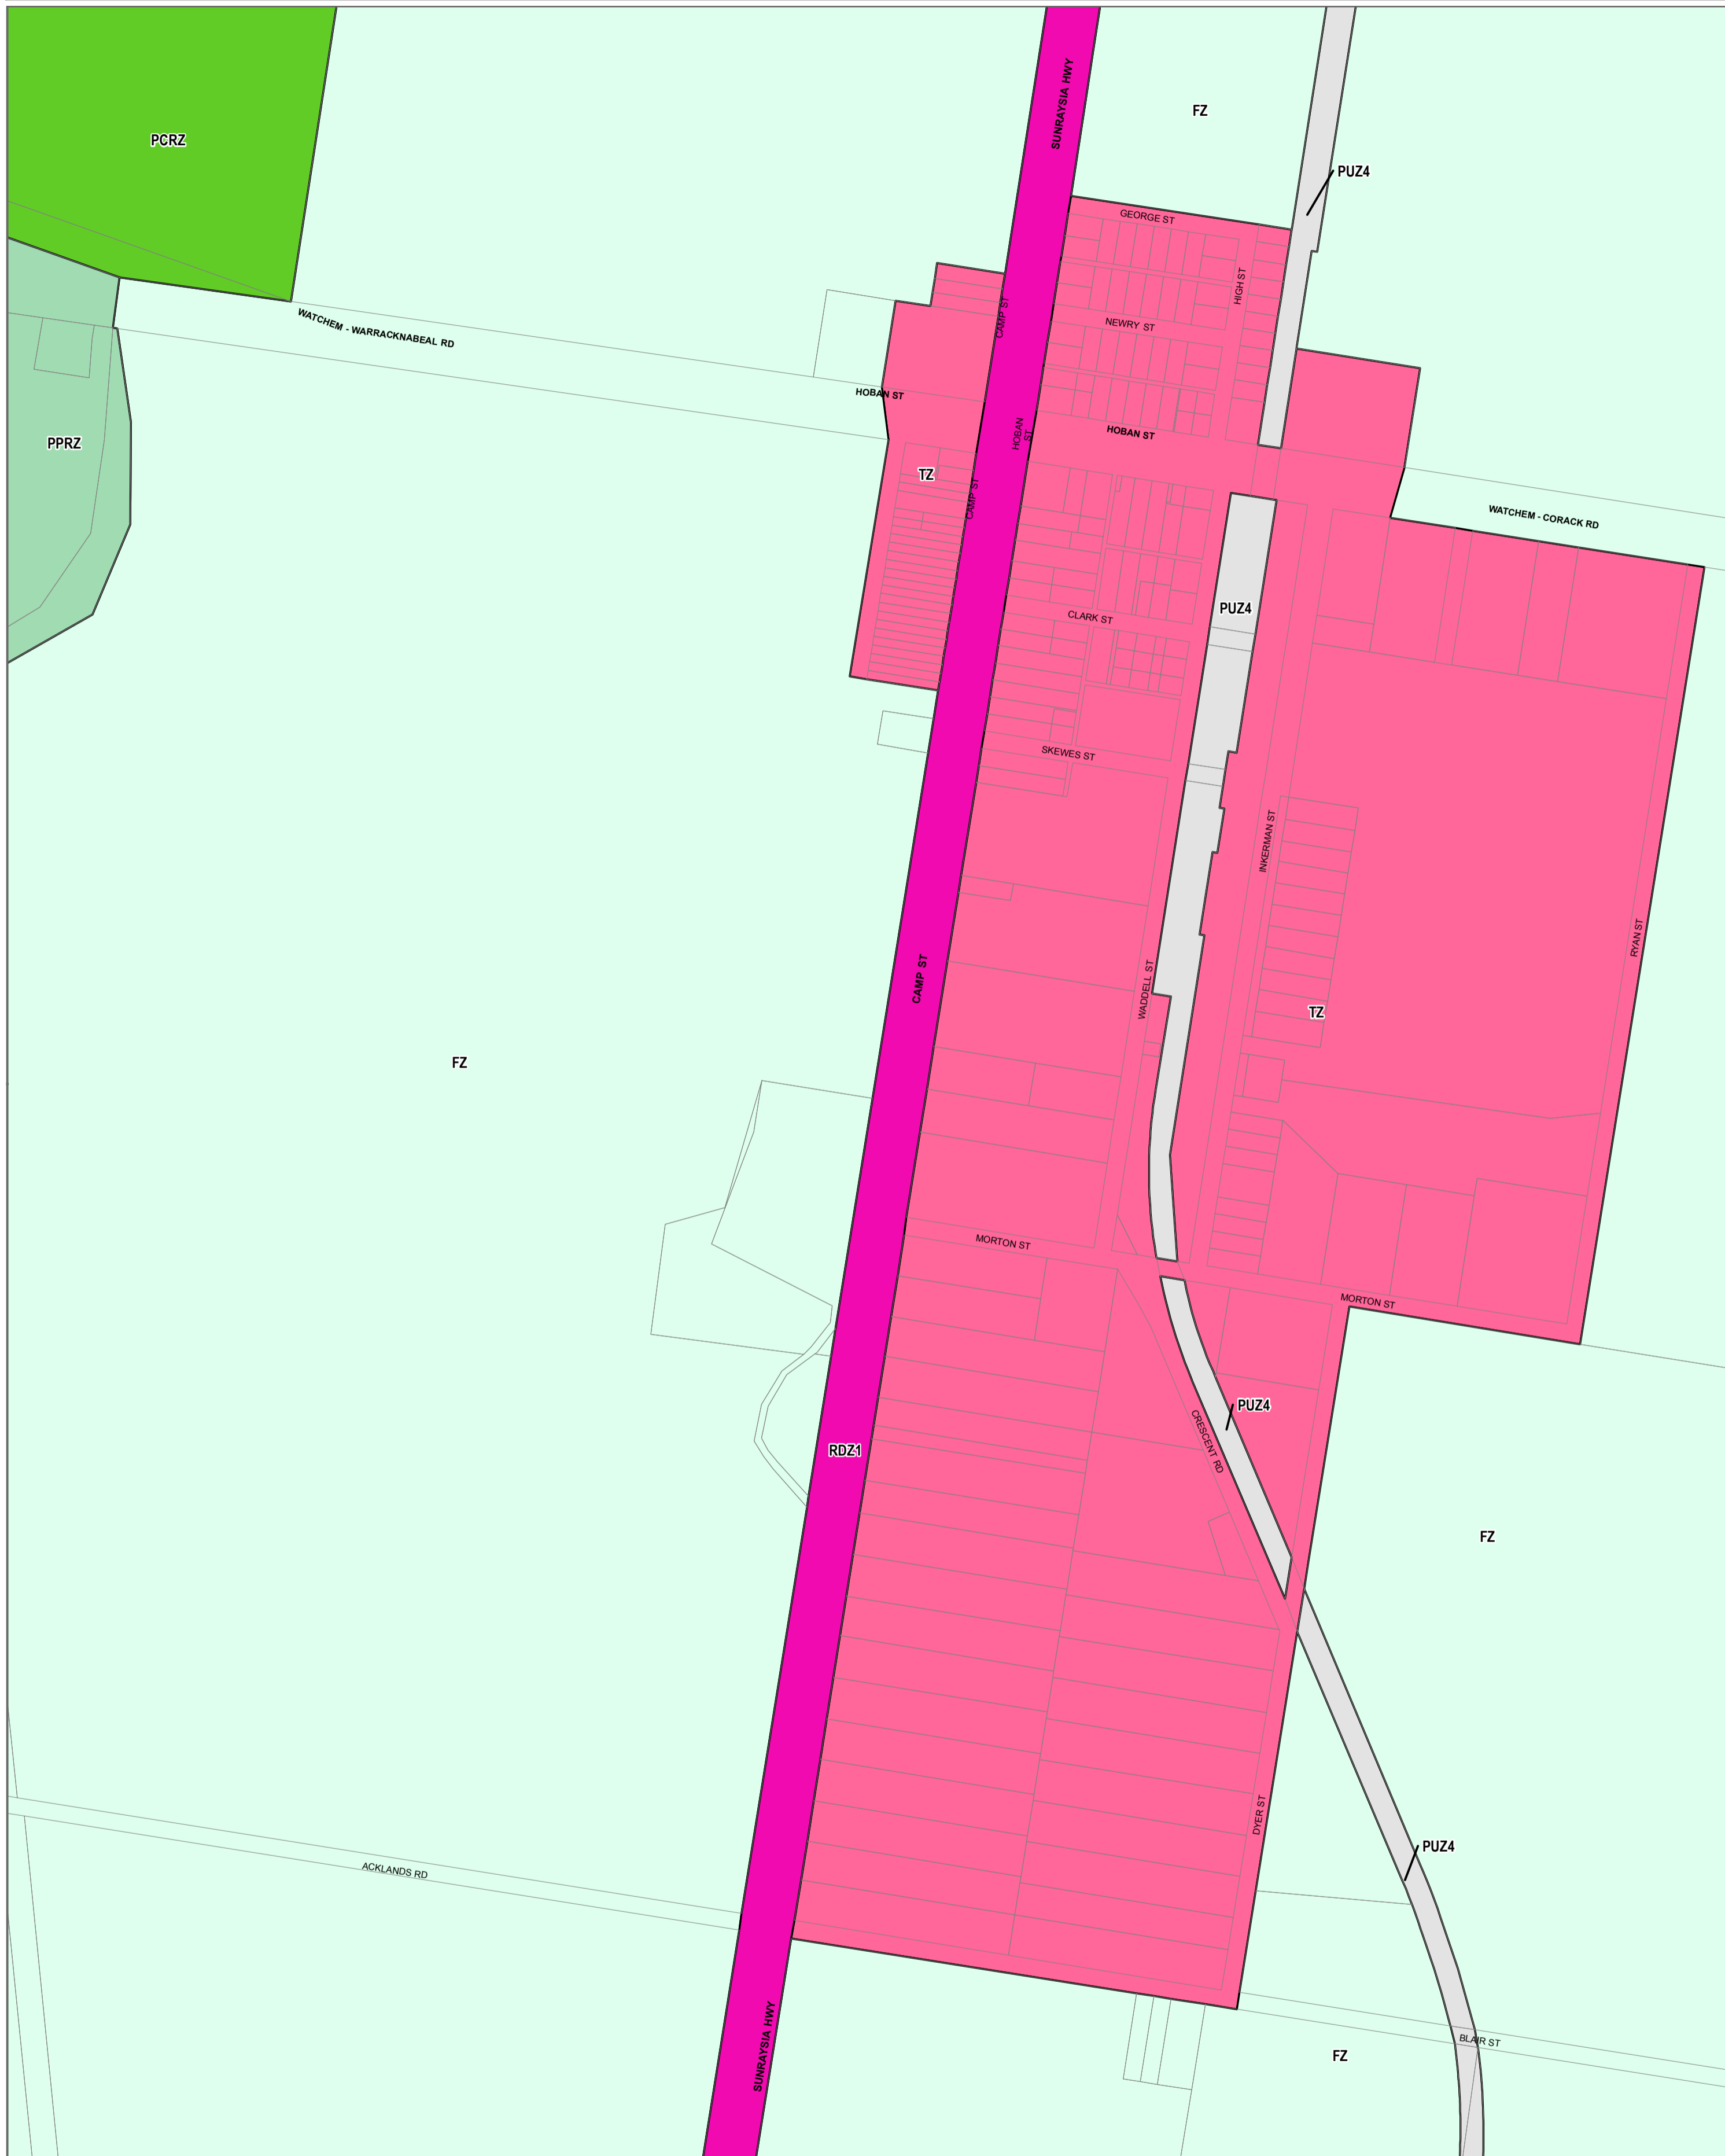

BULOKE PLANNING SCHEME - LOCAL PROVISION

LEGEND

- FZ - Farming Zone
- PCRZ - Public Conservation and Resource Zone
- PPRZ - Public Park and Recreation Zone
- PUZ4 - Public Use Zone - Transport
- RDZ1 - Road Zone - Category 1
- TZ - Township Zone

© The State of Victoria Department of Environment, Land, Water and Planning 2018

Planning Group
AMENDMENT C36
 Printed: 12/11/2018

Environment,
Land, Water
and Planning

INDEX TO ADJOINING SCHEME MAPS