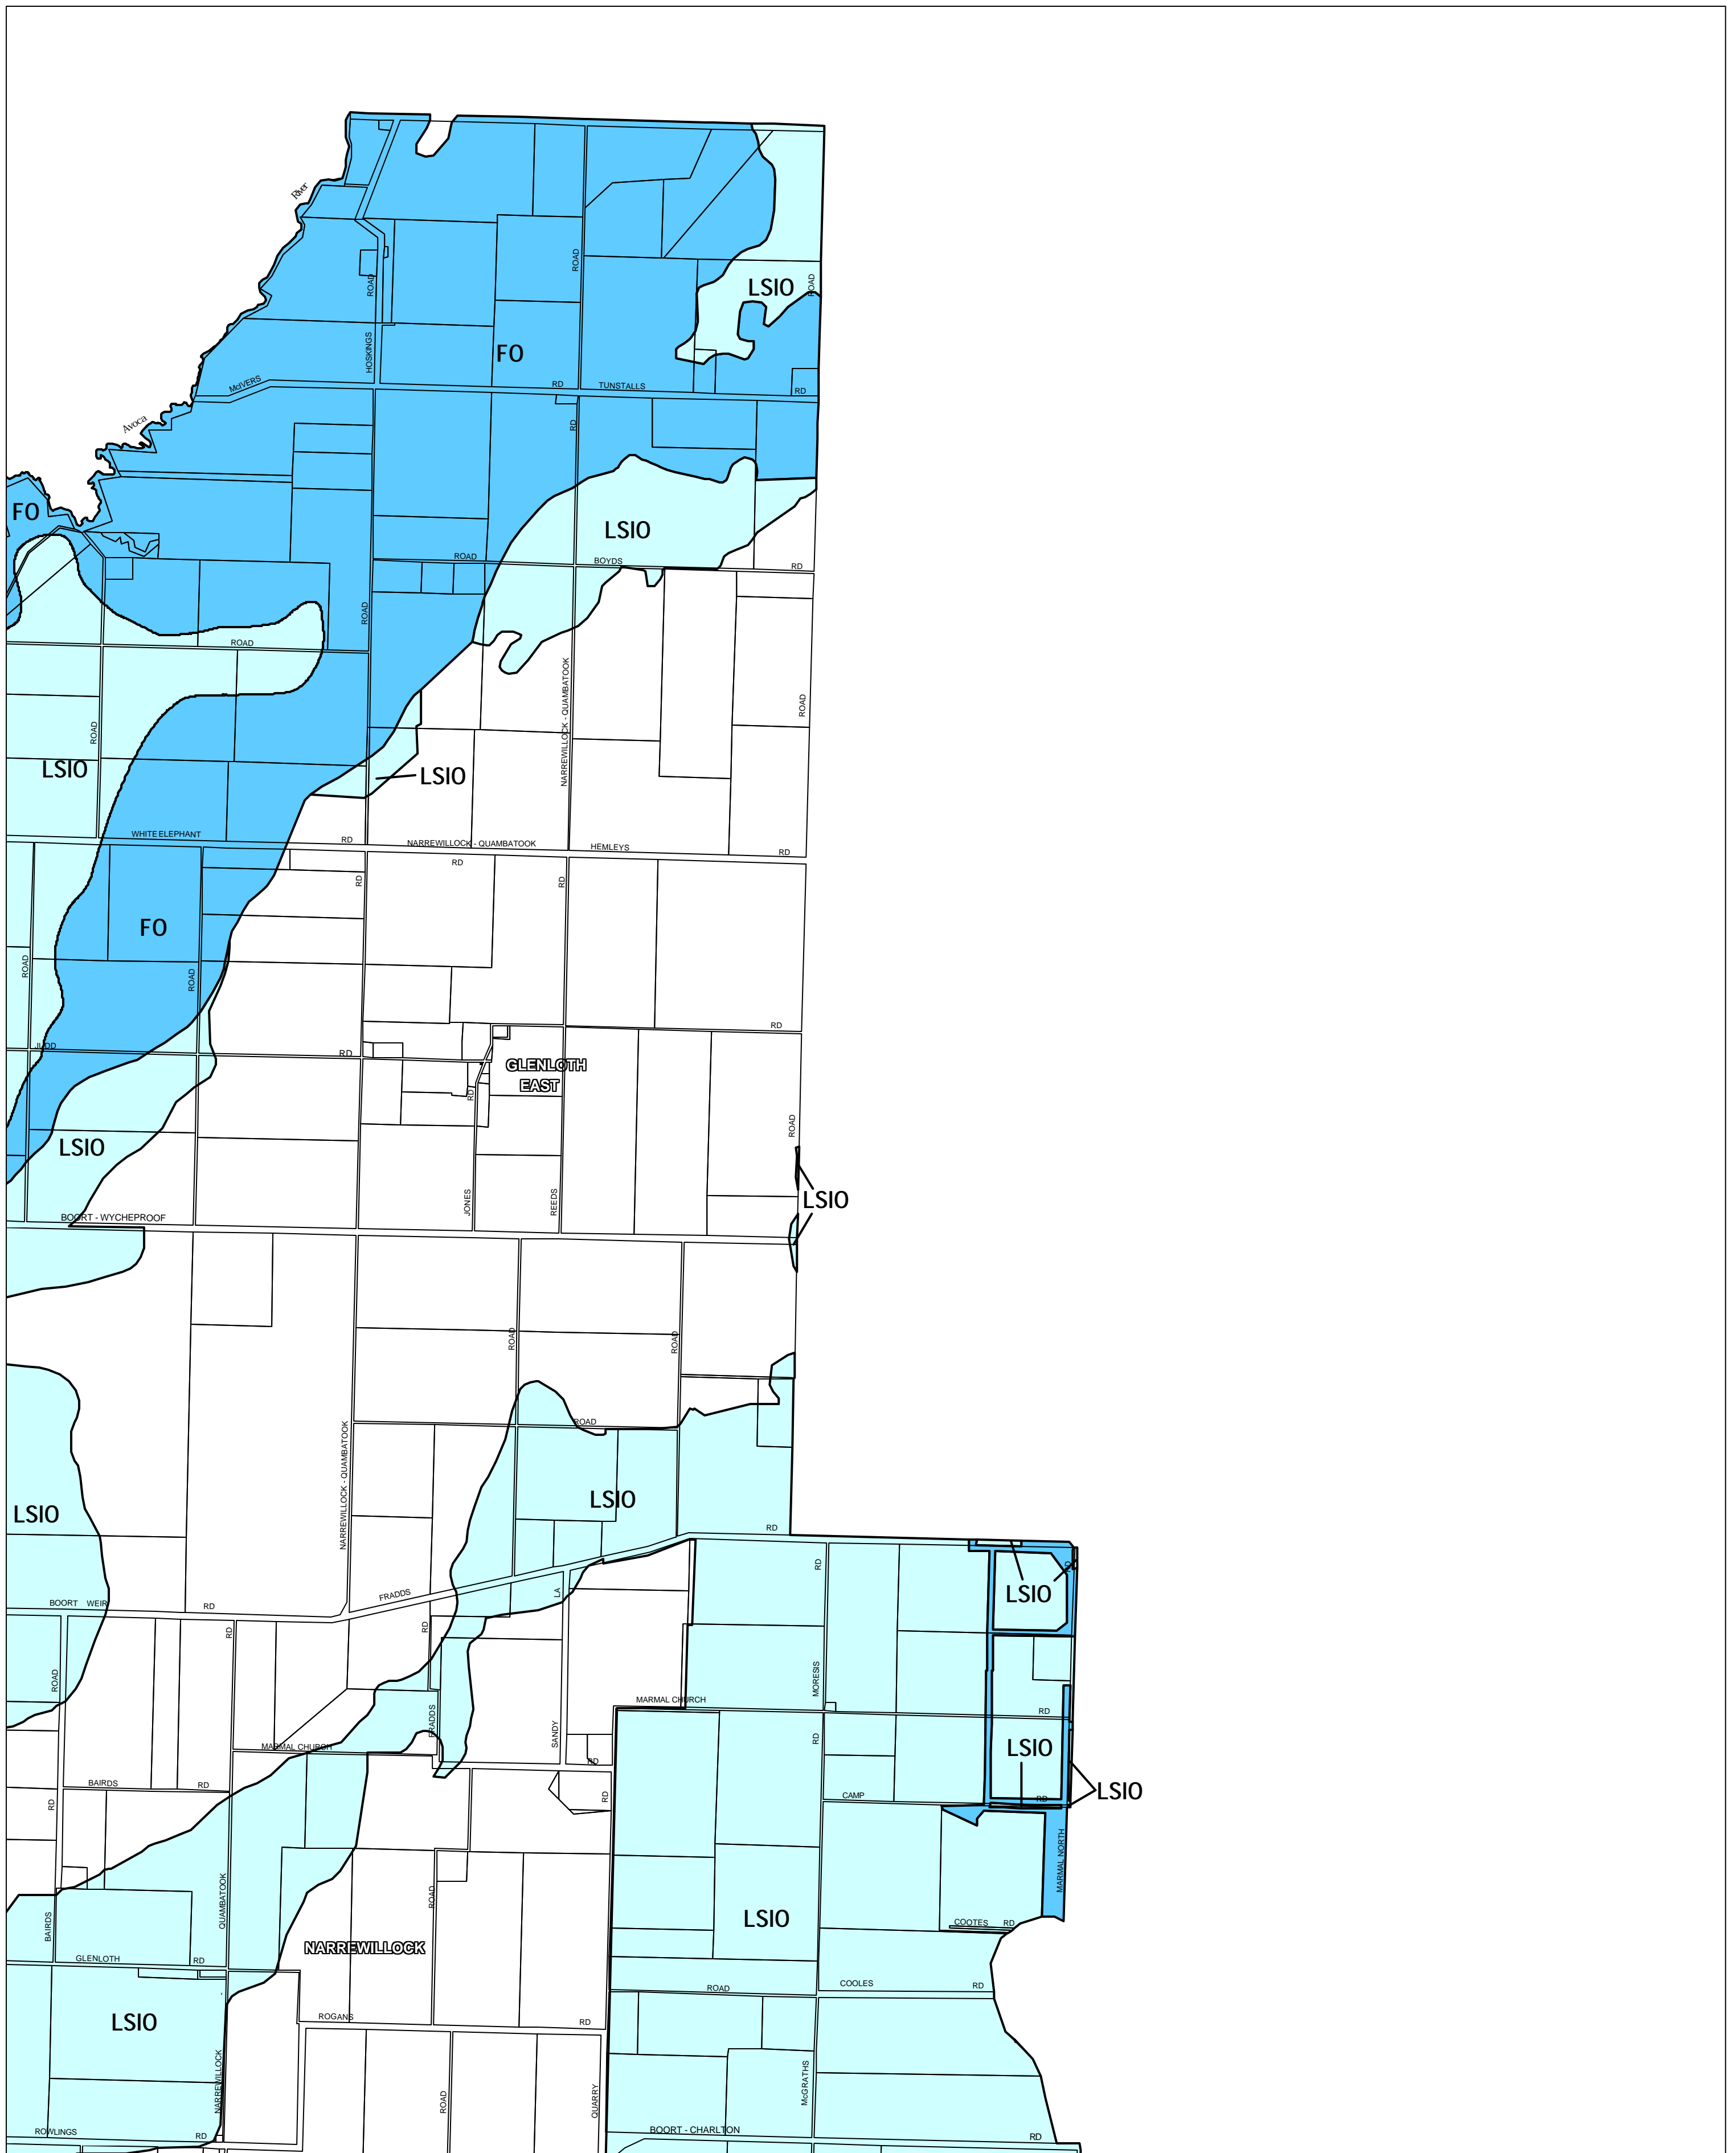

BULOKE PLANNING SCHEME - LOCAL PROVISION

Overlays

- FO Floodway Overlay
- LSIO Land Subject To Inundation Overlay

AUSTRALIAN MAP GRID ZONE 54

Printed: 22/5/2006

AMENDMENT C6