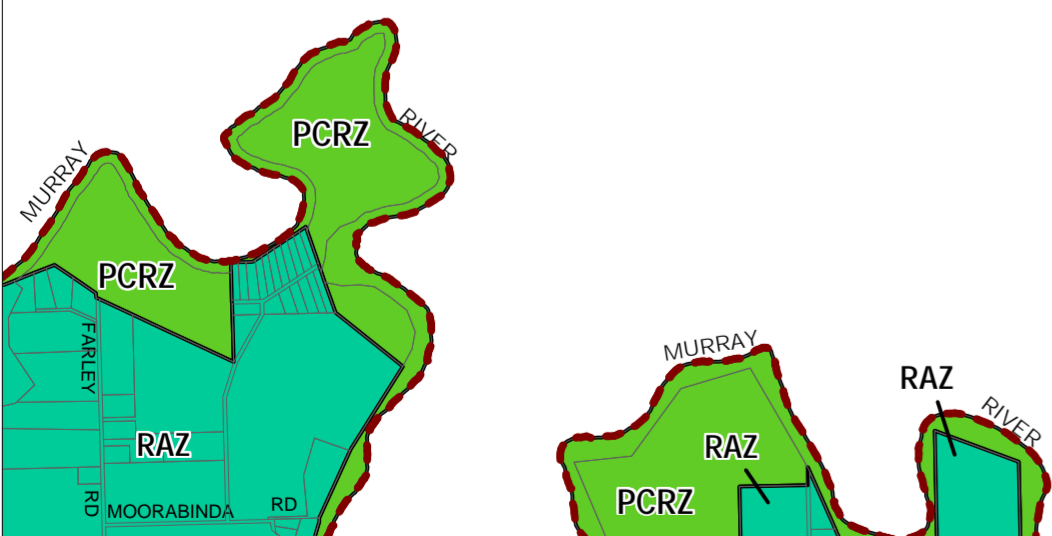

CAMPASPE PLANNING SCHEME - LOCAL PROVISION

1. **Public Land**
2. Public Conservation And Resource Zone
3. **Rural**
4. Rural Activity Zone

AUSTRALIAN MAP GRID ZONE 55