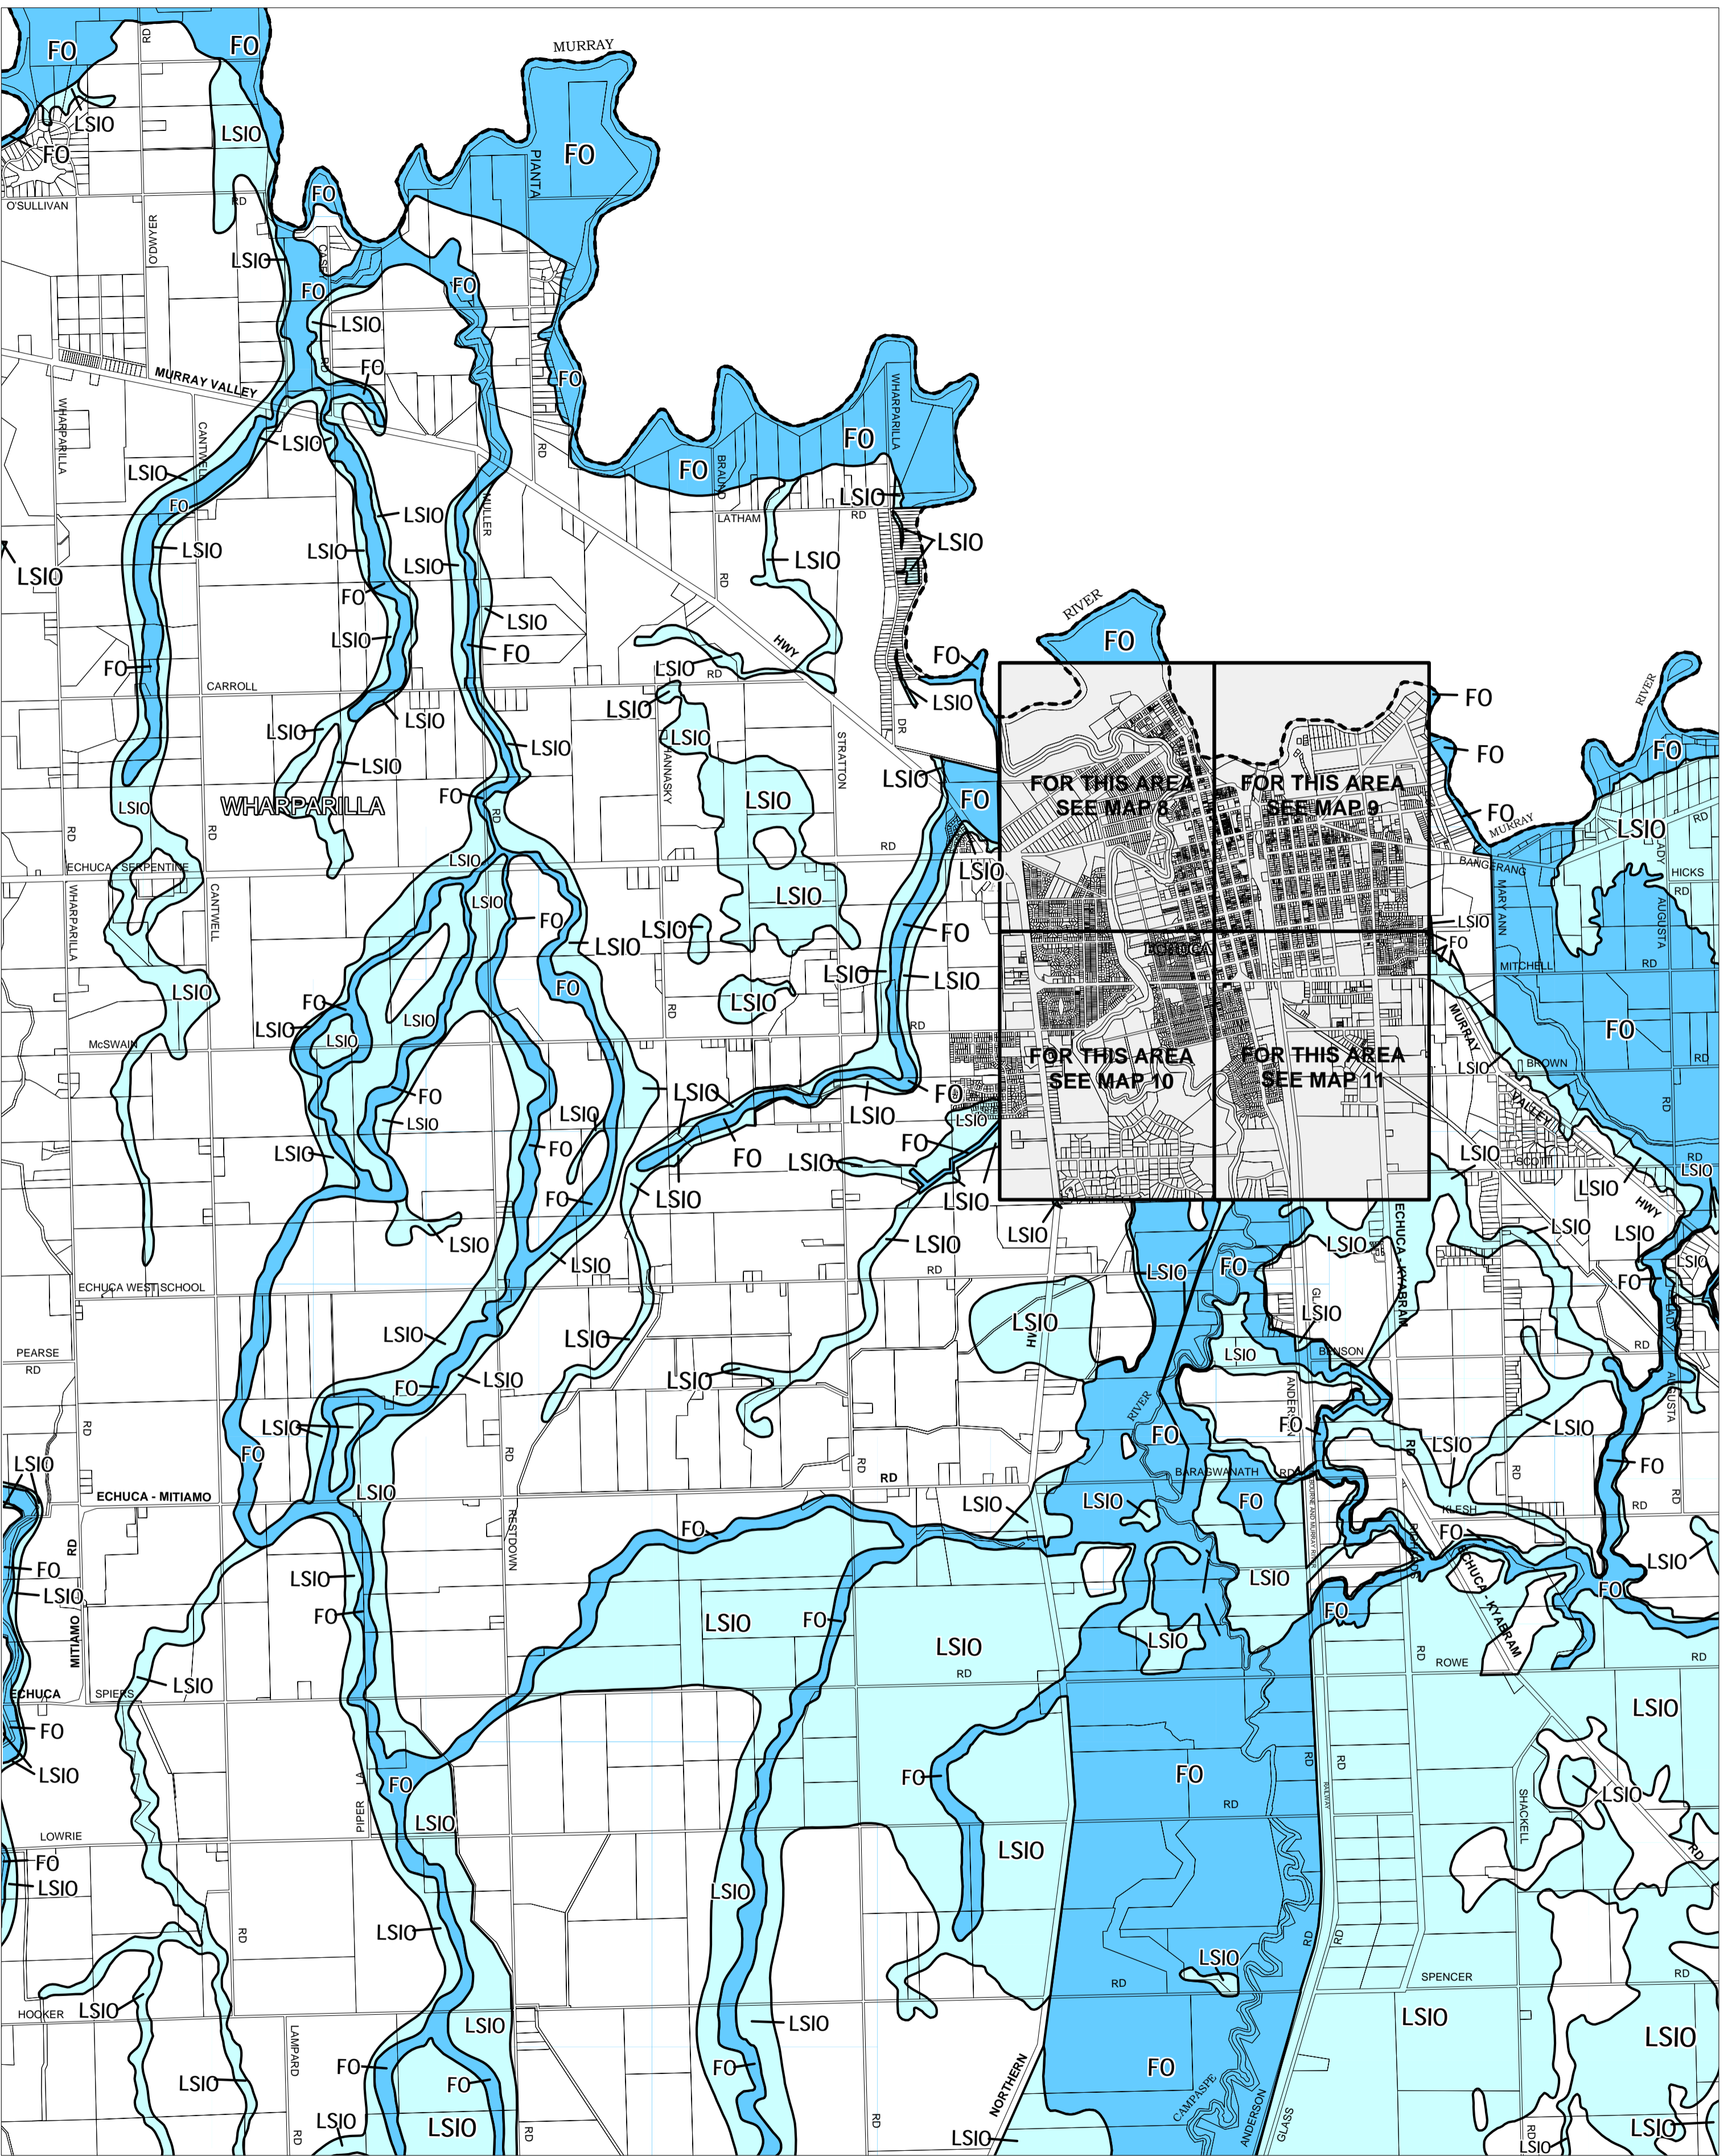

CAMPASPE PLANNING SCHEME - LOCAL PROVISION

Overlays

- FO Floodway Overlay
- LSIO Land Subject To Inundation Overlay

Printed: 31/10/2008

AMENDMENT C49