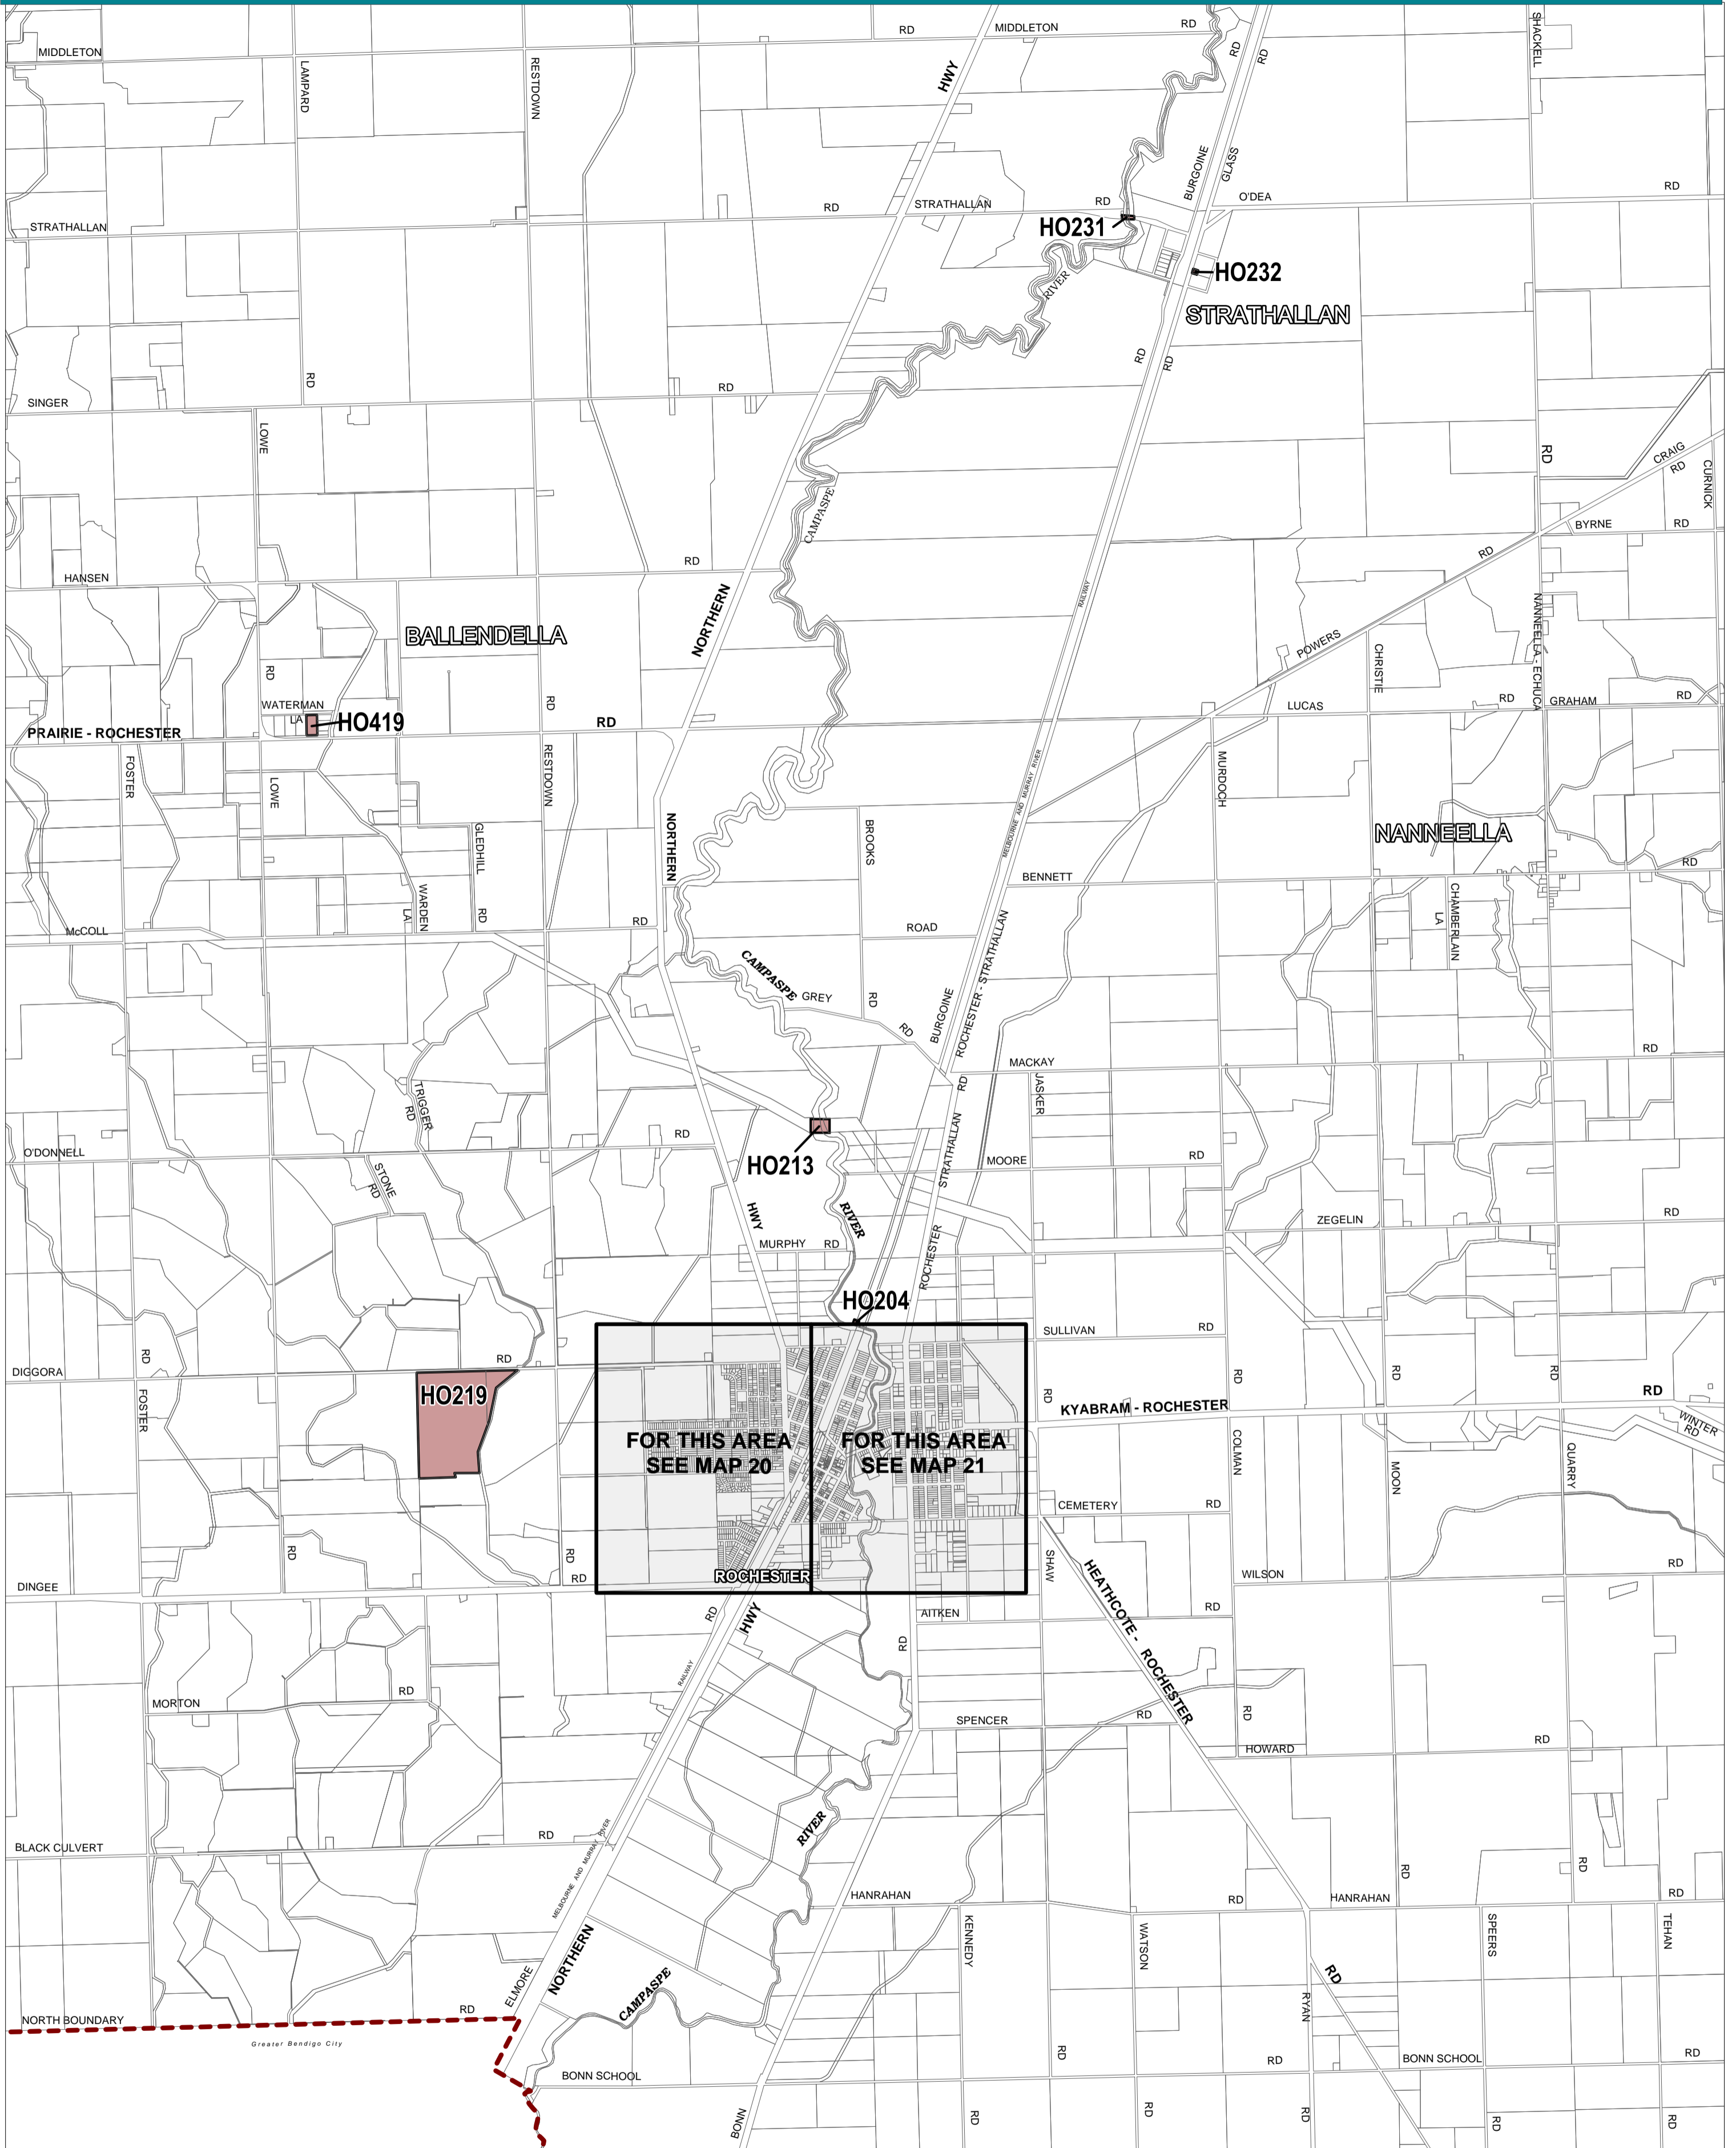

CAMPASPE PLANNING SCHEME - LOCAL PROVISION

Overlays

HO Heritage Overlay

AUSTRALIAN MAP GRID ZONE 55

PREPARED BY: Planning Mapping Services

Environment,
Land, Water
and Planning

Printed: 15/7/2016

AMENDMENT C101

INDEX TO ADJOINING METRIC SERIES MAP