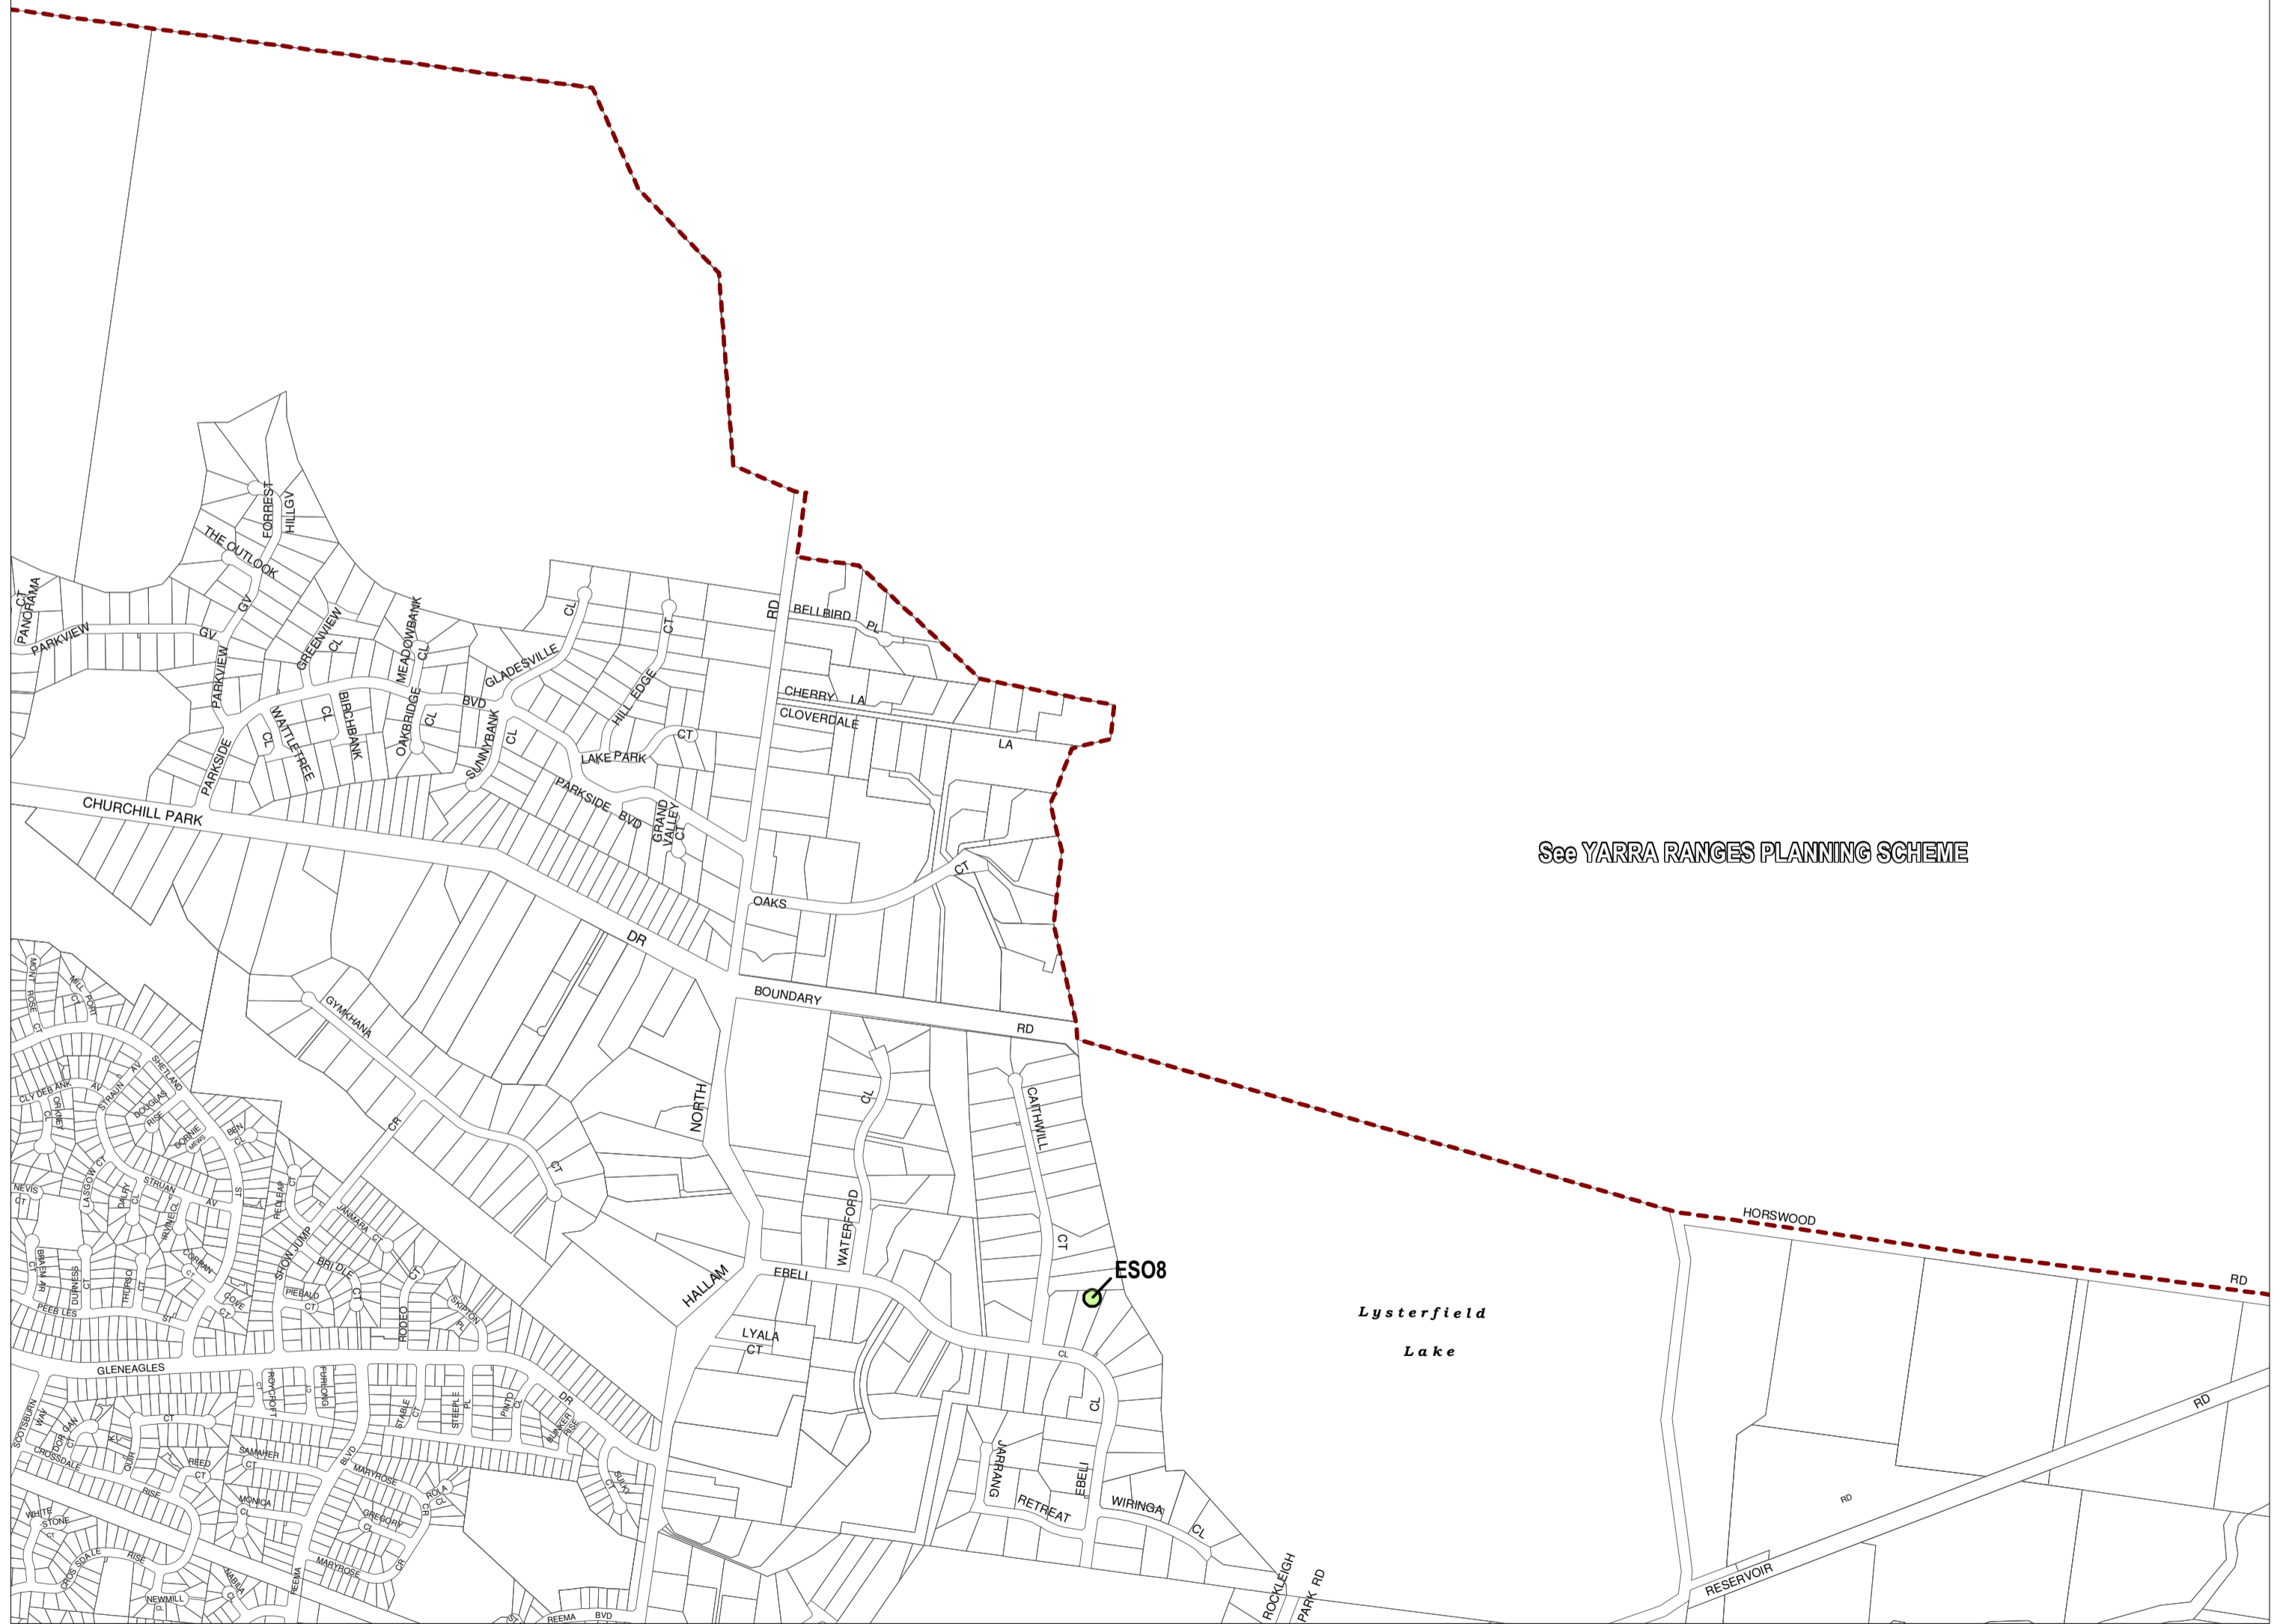

CASEY PLANNING SCHEME - LOCAL PROVISION

See KNOX PLANNING SCHEME

See YARRA RANGES PLANNING SCHEME

Overlays

- Environmental Significance Overlay - Schedule 8

AUSTRALIAN MAP GRID ZONE 55

Printed: 18/5/2012

AMENDMENT C147