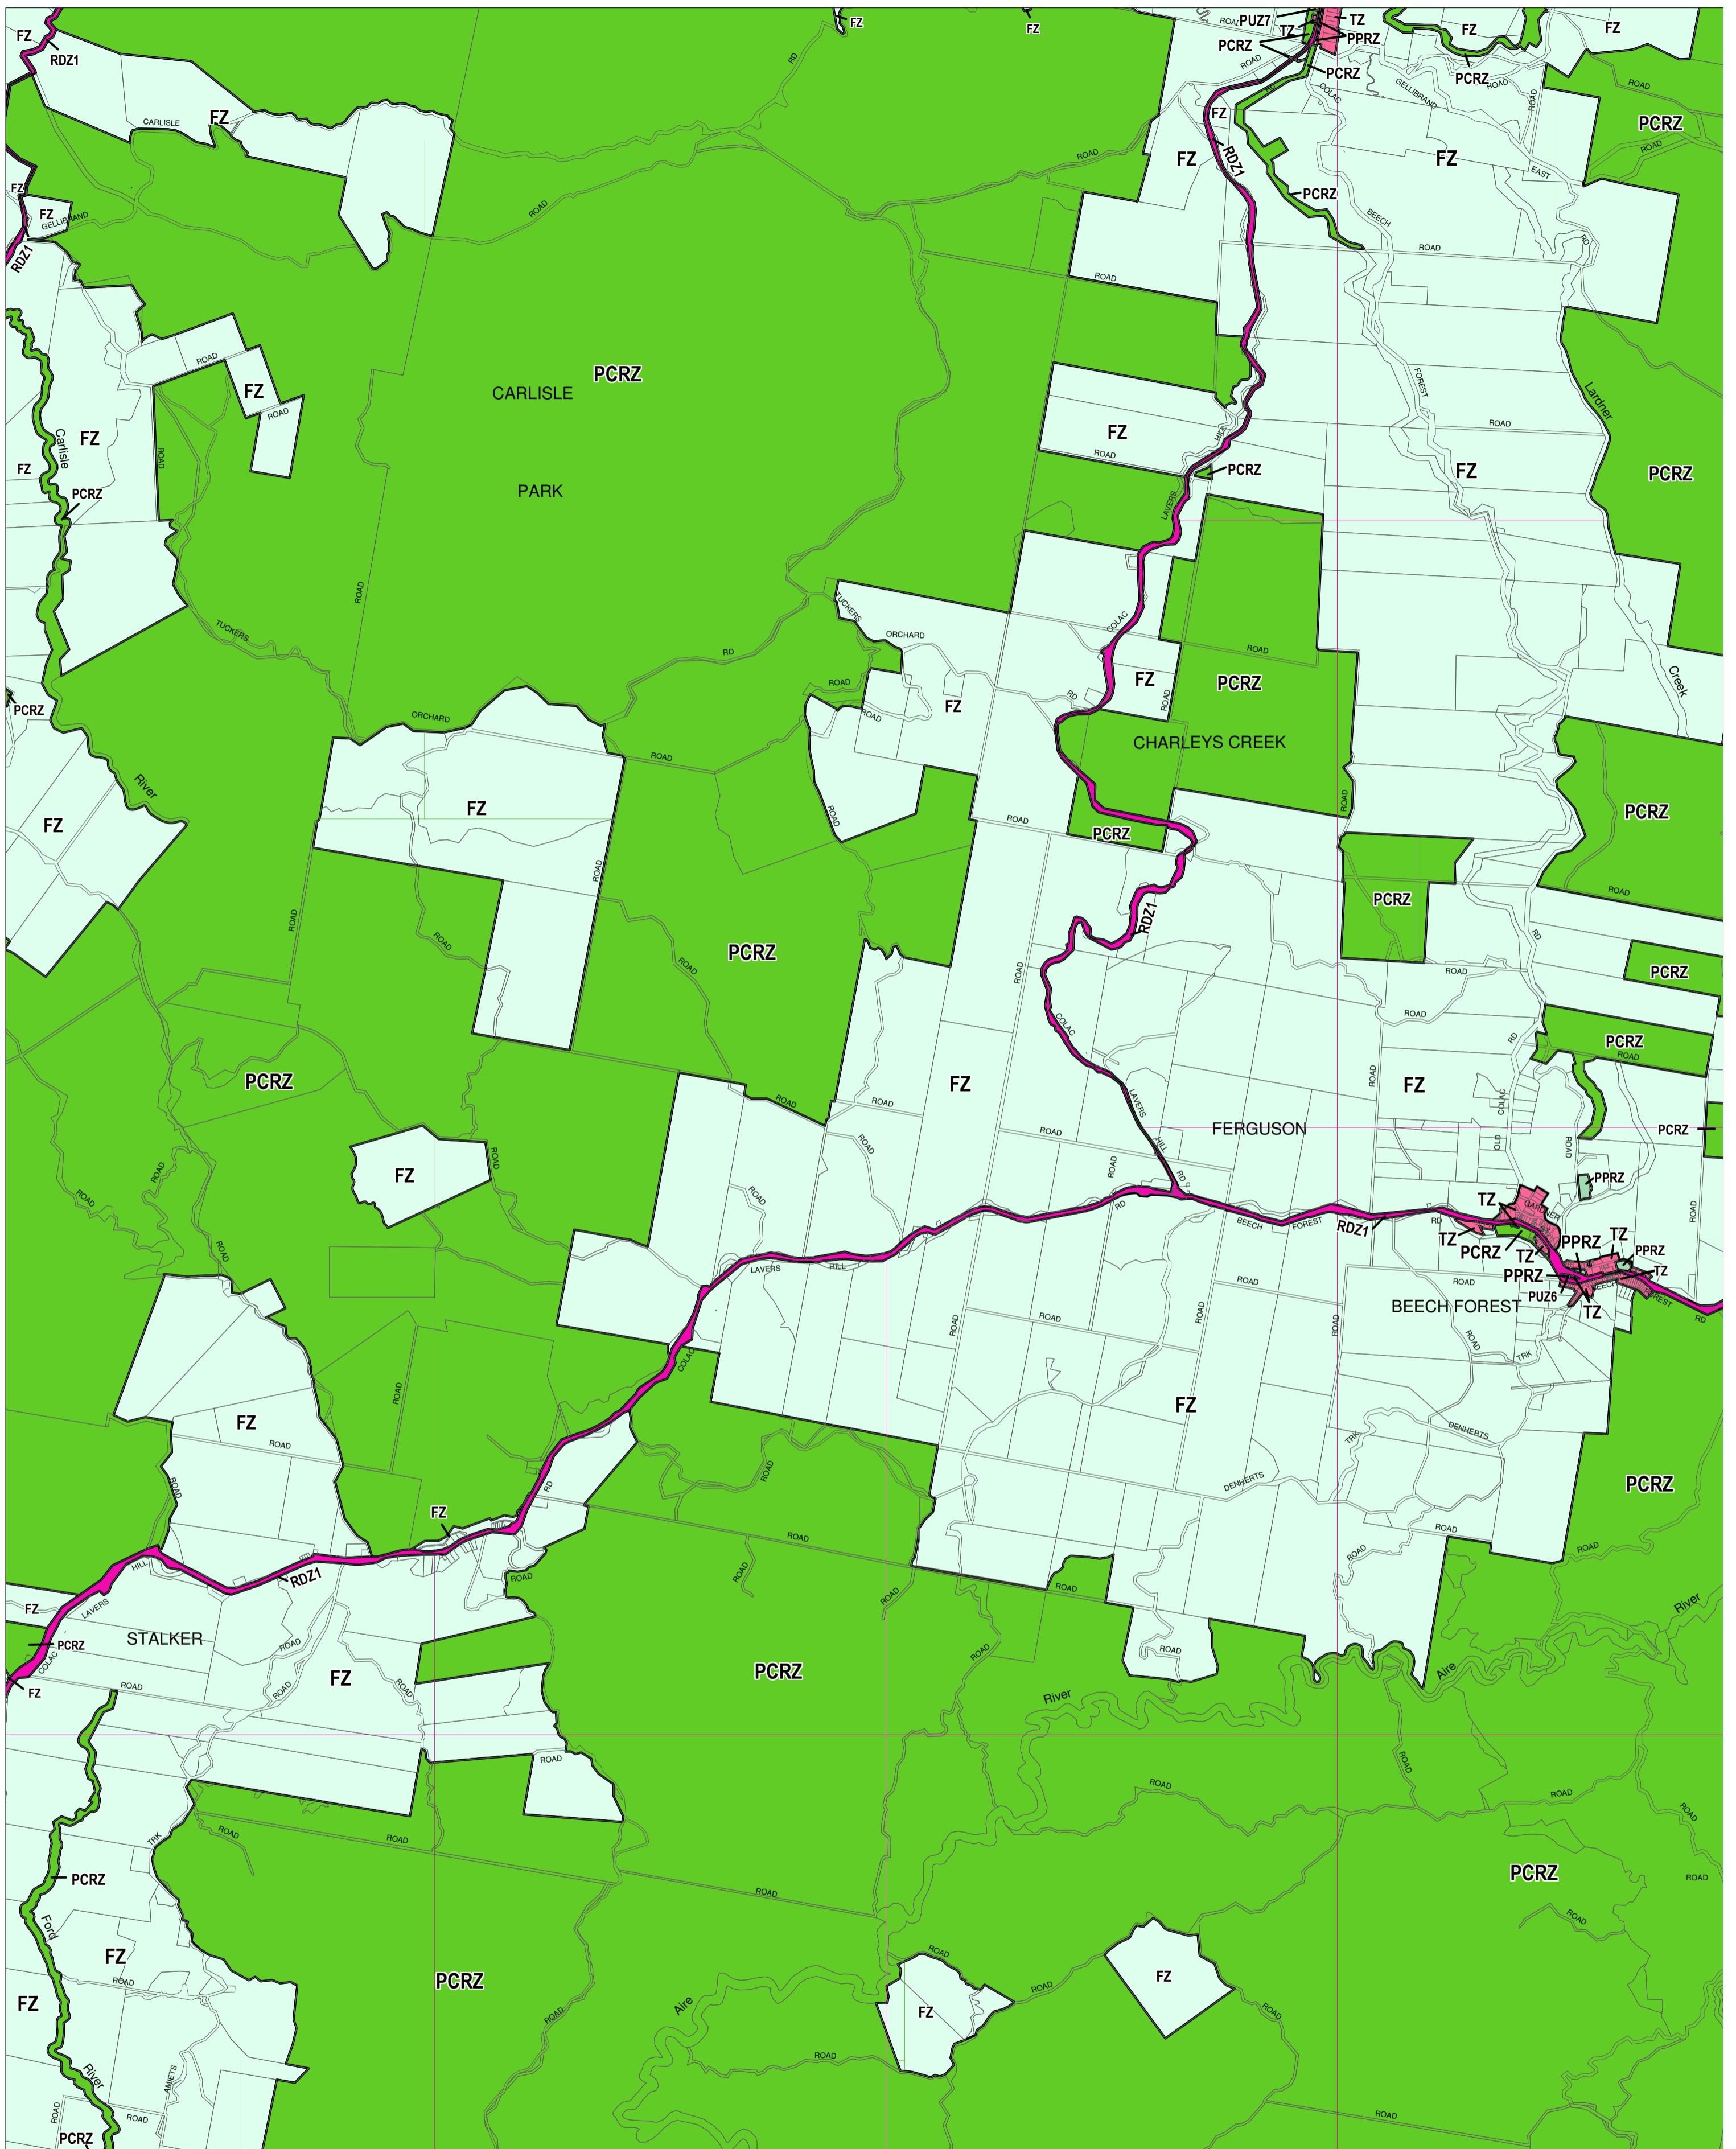

COLAC OTWAY PLANNING SCHEME - LOCAL PROVISION

Public Land	
	Public Conservation And Resource Zone
	Public Park And Recreation Zone
	Public Use Zone - Local Government
	Public Use Zone - Other Public Use
	Road Zone - Category 1
Residential	
	Township Zone
Rural	
	Farming Zone

AUSTRALIAN MAP GRID ZONE 54

Printed: 12/7/2013

AMENDMENT C69