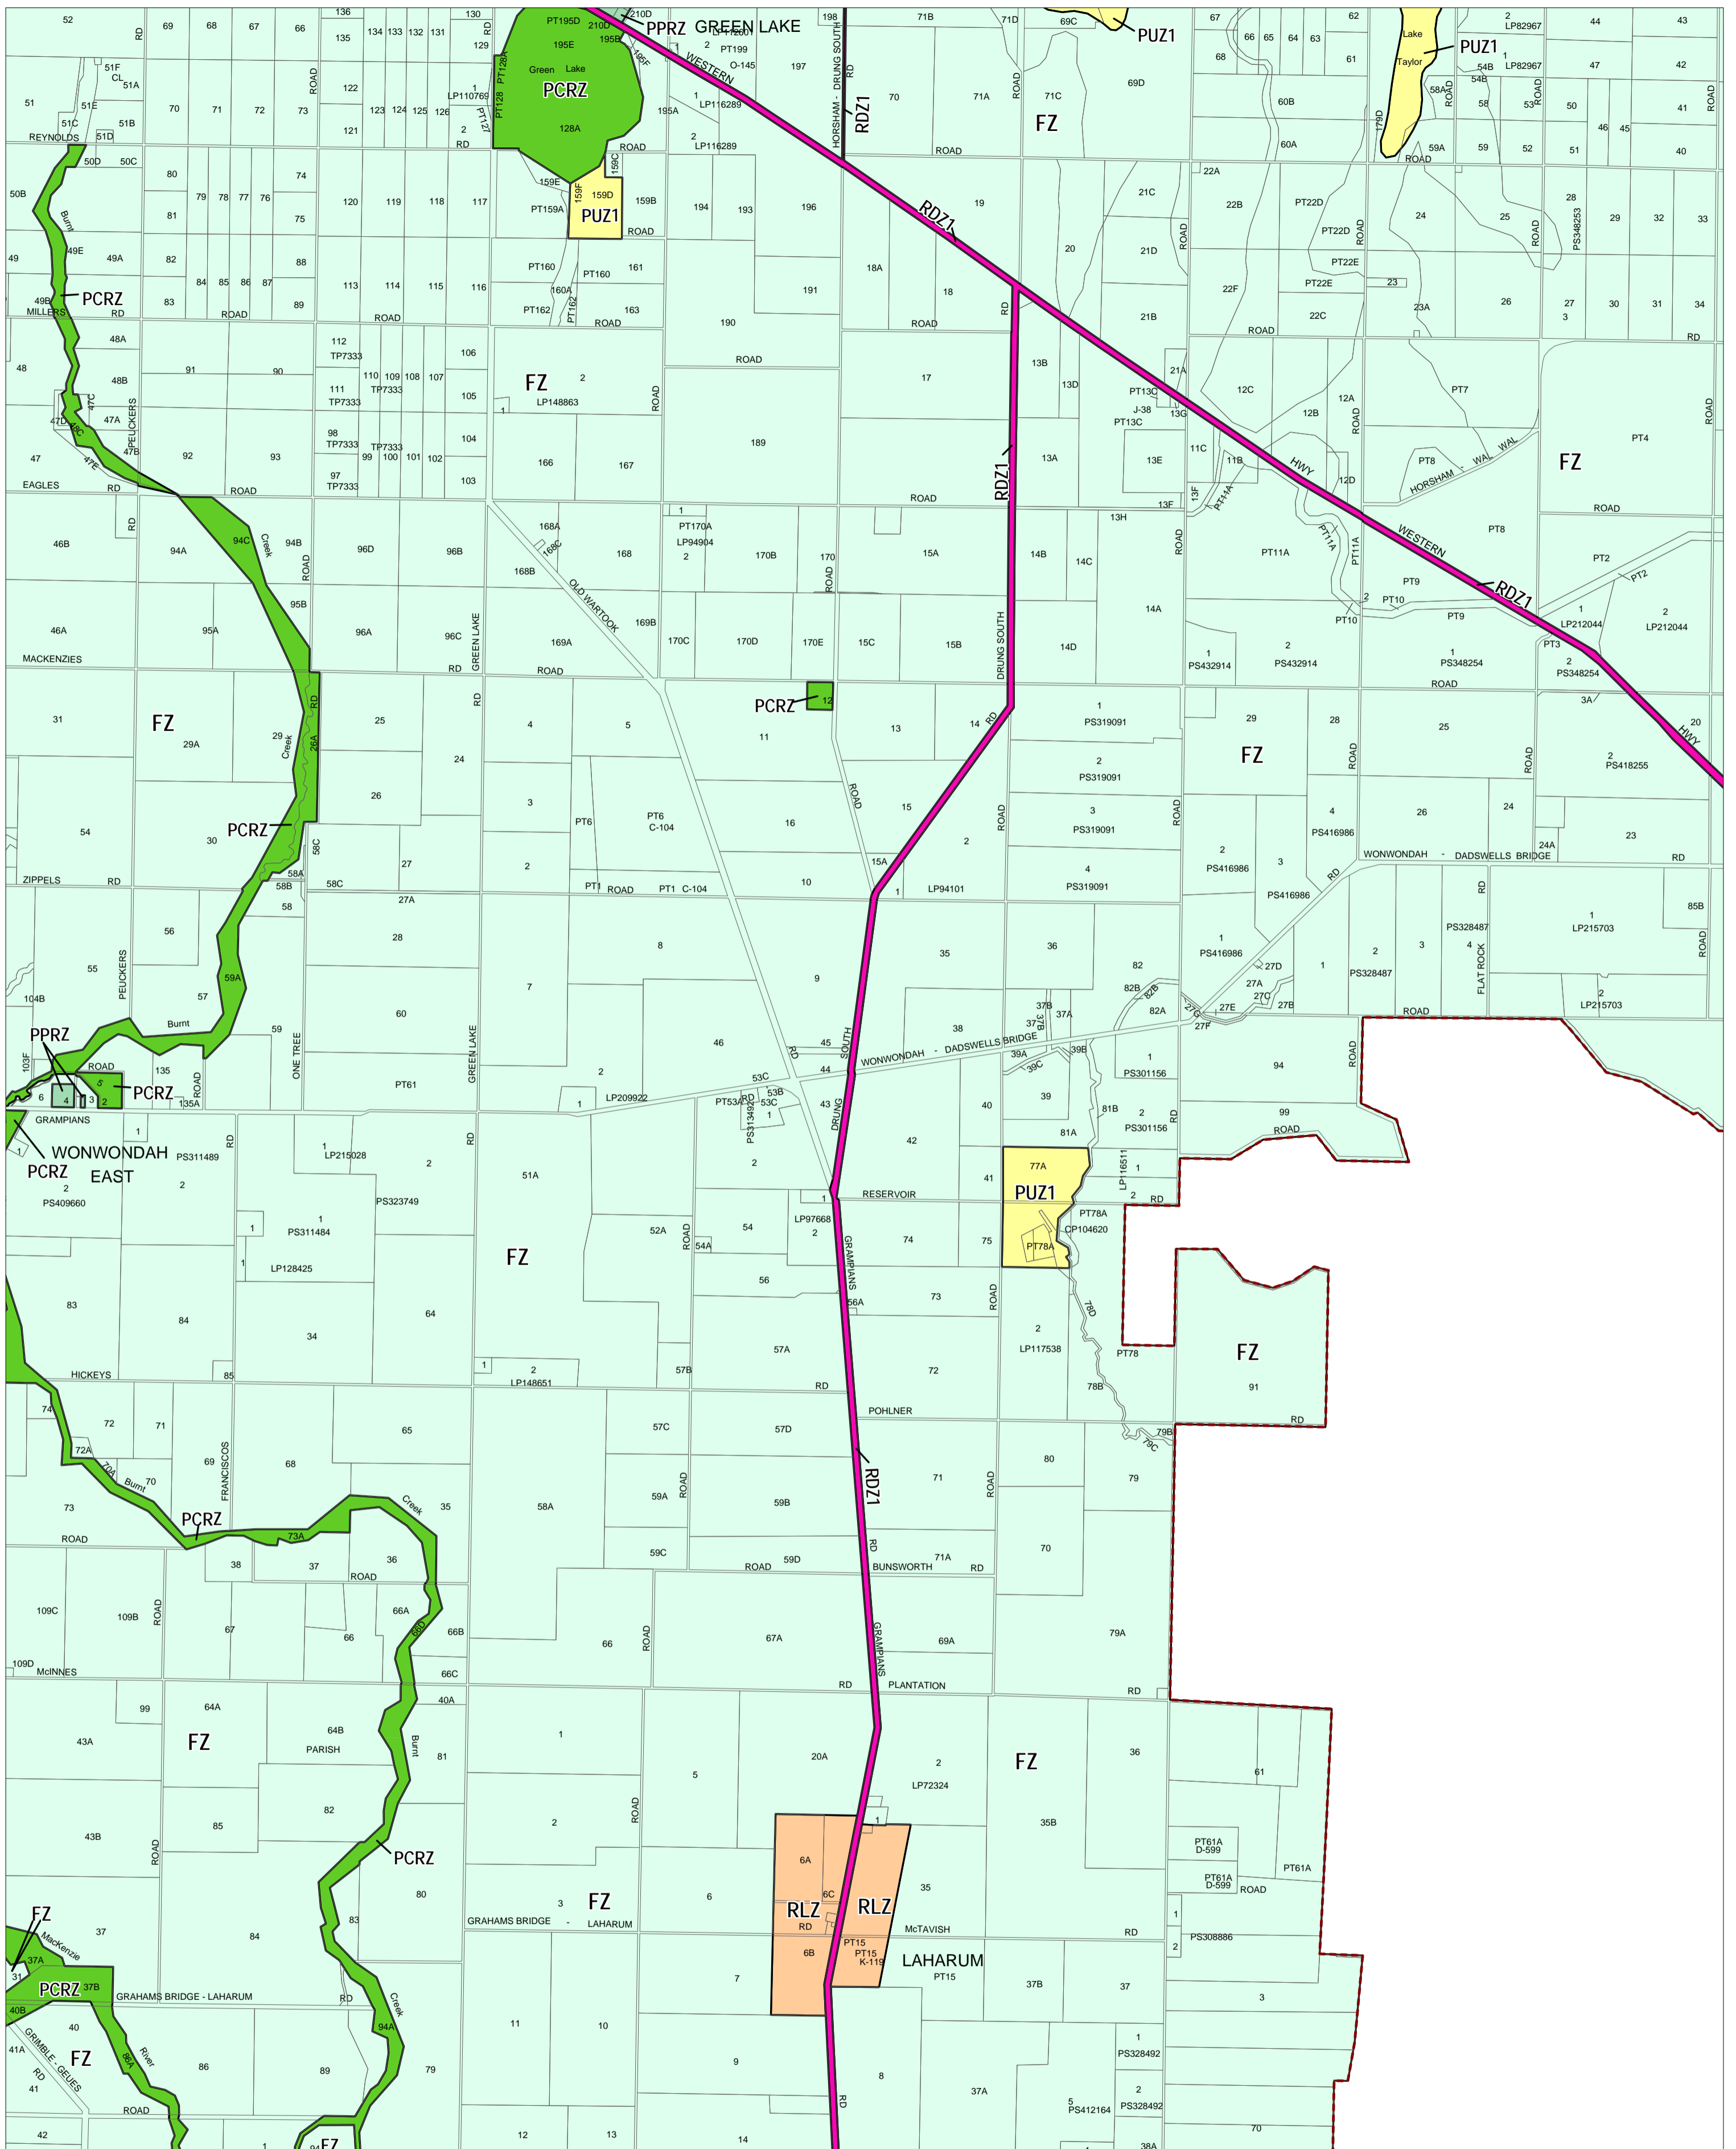

HORSHAM PLANNING SCHEME - LOCAL PROVISION

Public Land	
	Public Conservation And Resource Zone
	Public Park And Recreation Zone
	Public Use Zone - Service And Utility
	Road Zone - Category 1
Rural	
	Farming Zone
	Rural Living Zone

Printed: 19/1/2012

AMENDMENT C51