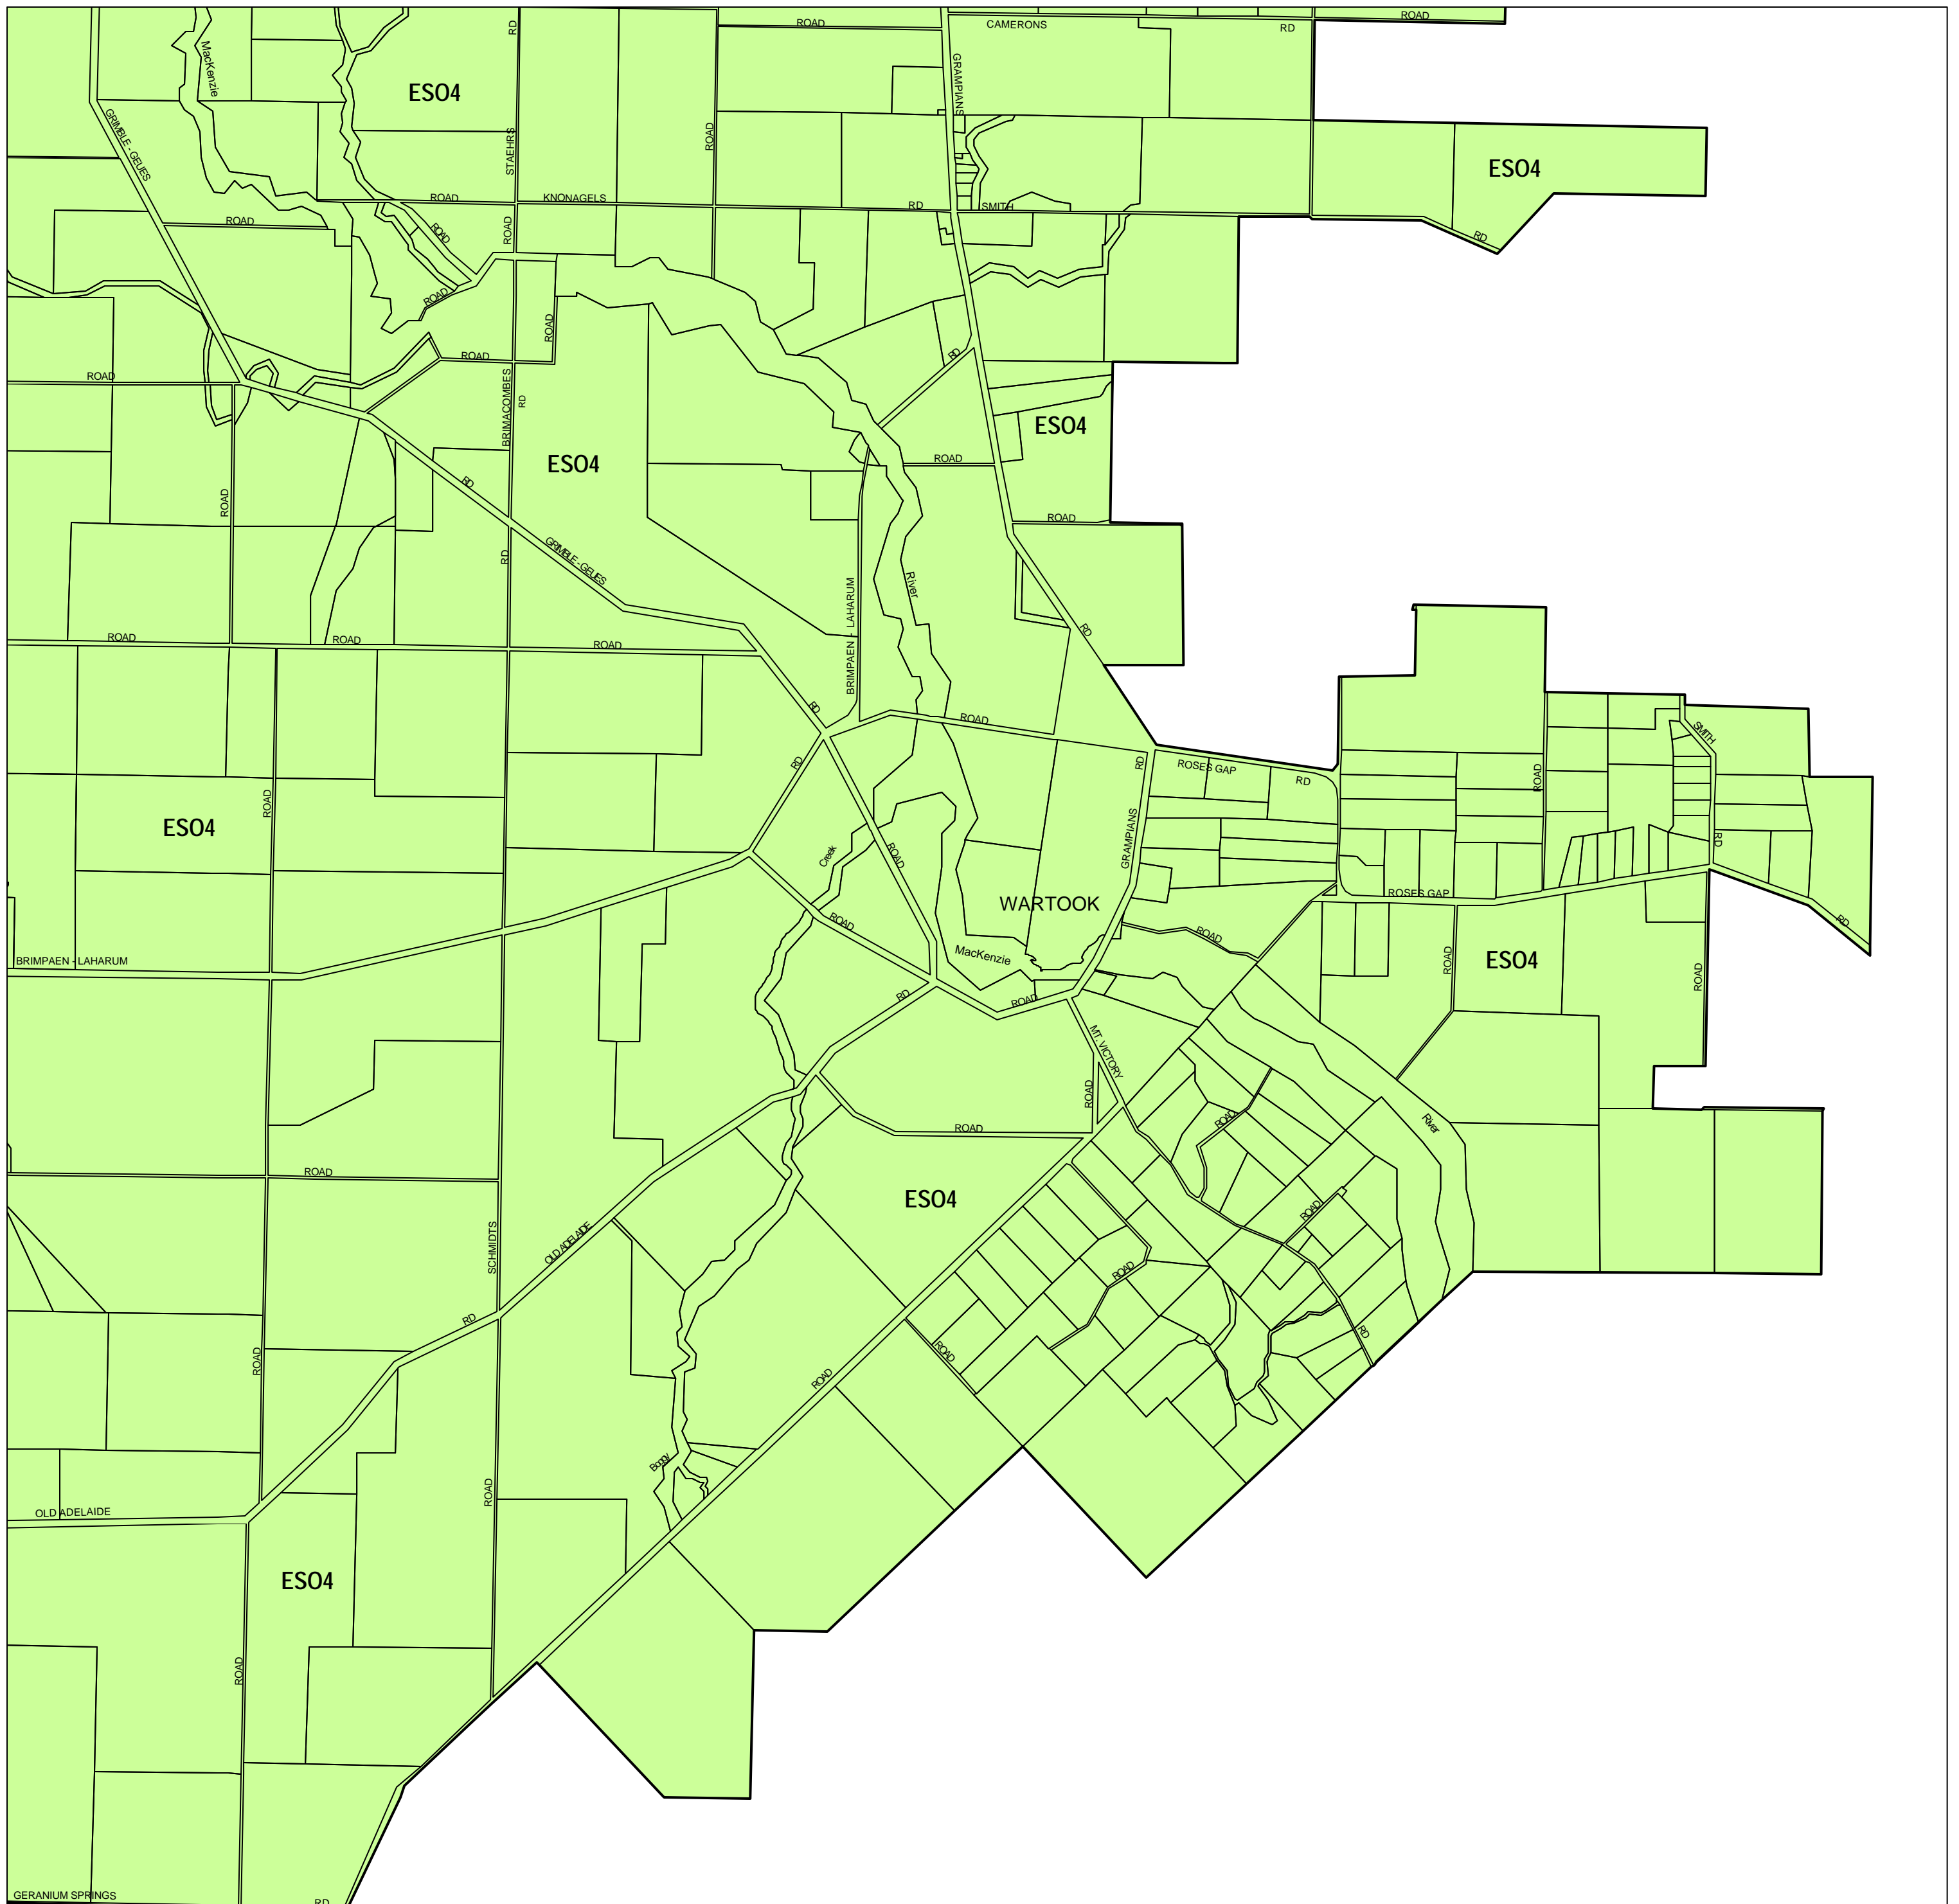

HORSHAM PLANNING SCHEME - LOCAL PROVISION

Overlays
ES04 Environmental Significance Overlay - Schedule 4

AUSTRALIAN MAP GRID ZONE 54

Printed: 19/6/2007

AMENDMENT C5