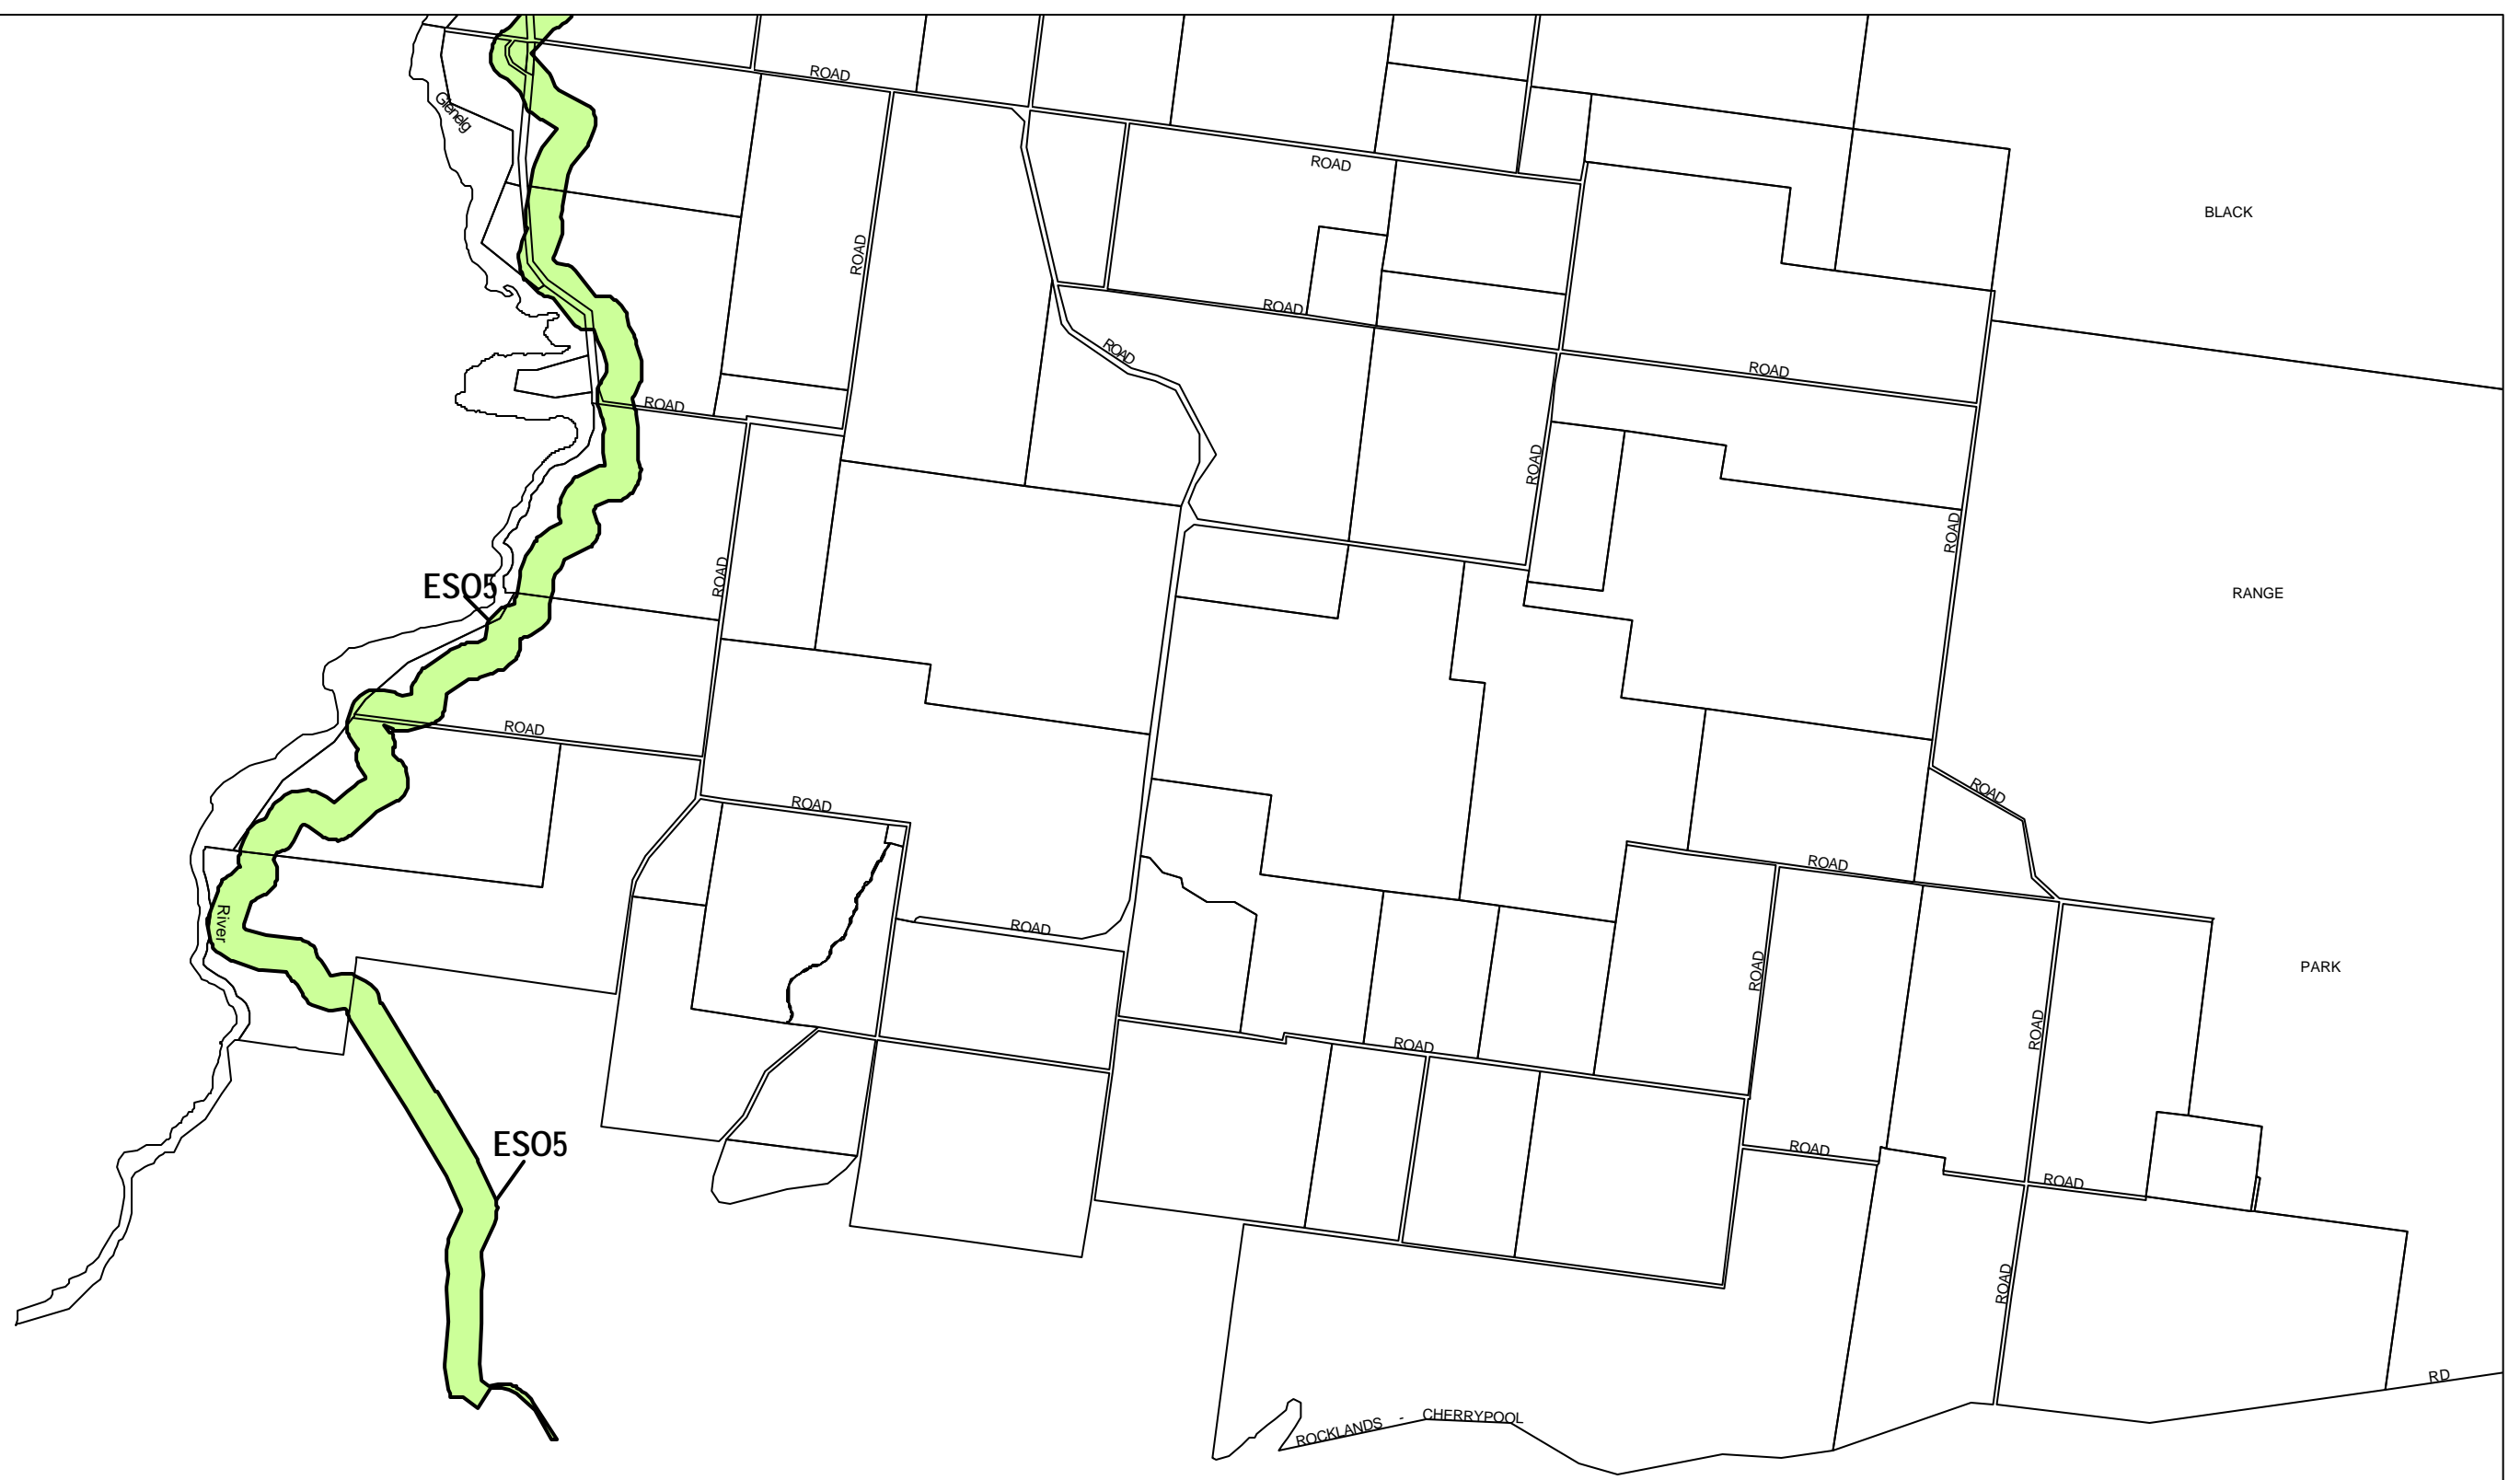

HORSHAM PLANNING SCHEME - LOCAL PROVISION

Overlays

ES05 Environmental Significance Overlay - Schedule 5

AUSTRALIAN MAP GRID ZONE 54

Printed: 20/6/2007

AMENDMENT C5