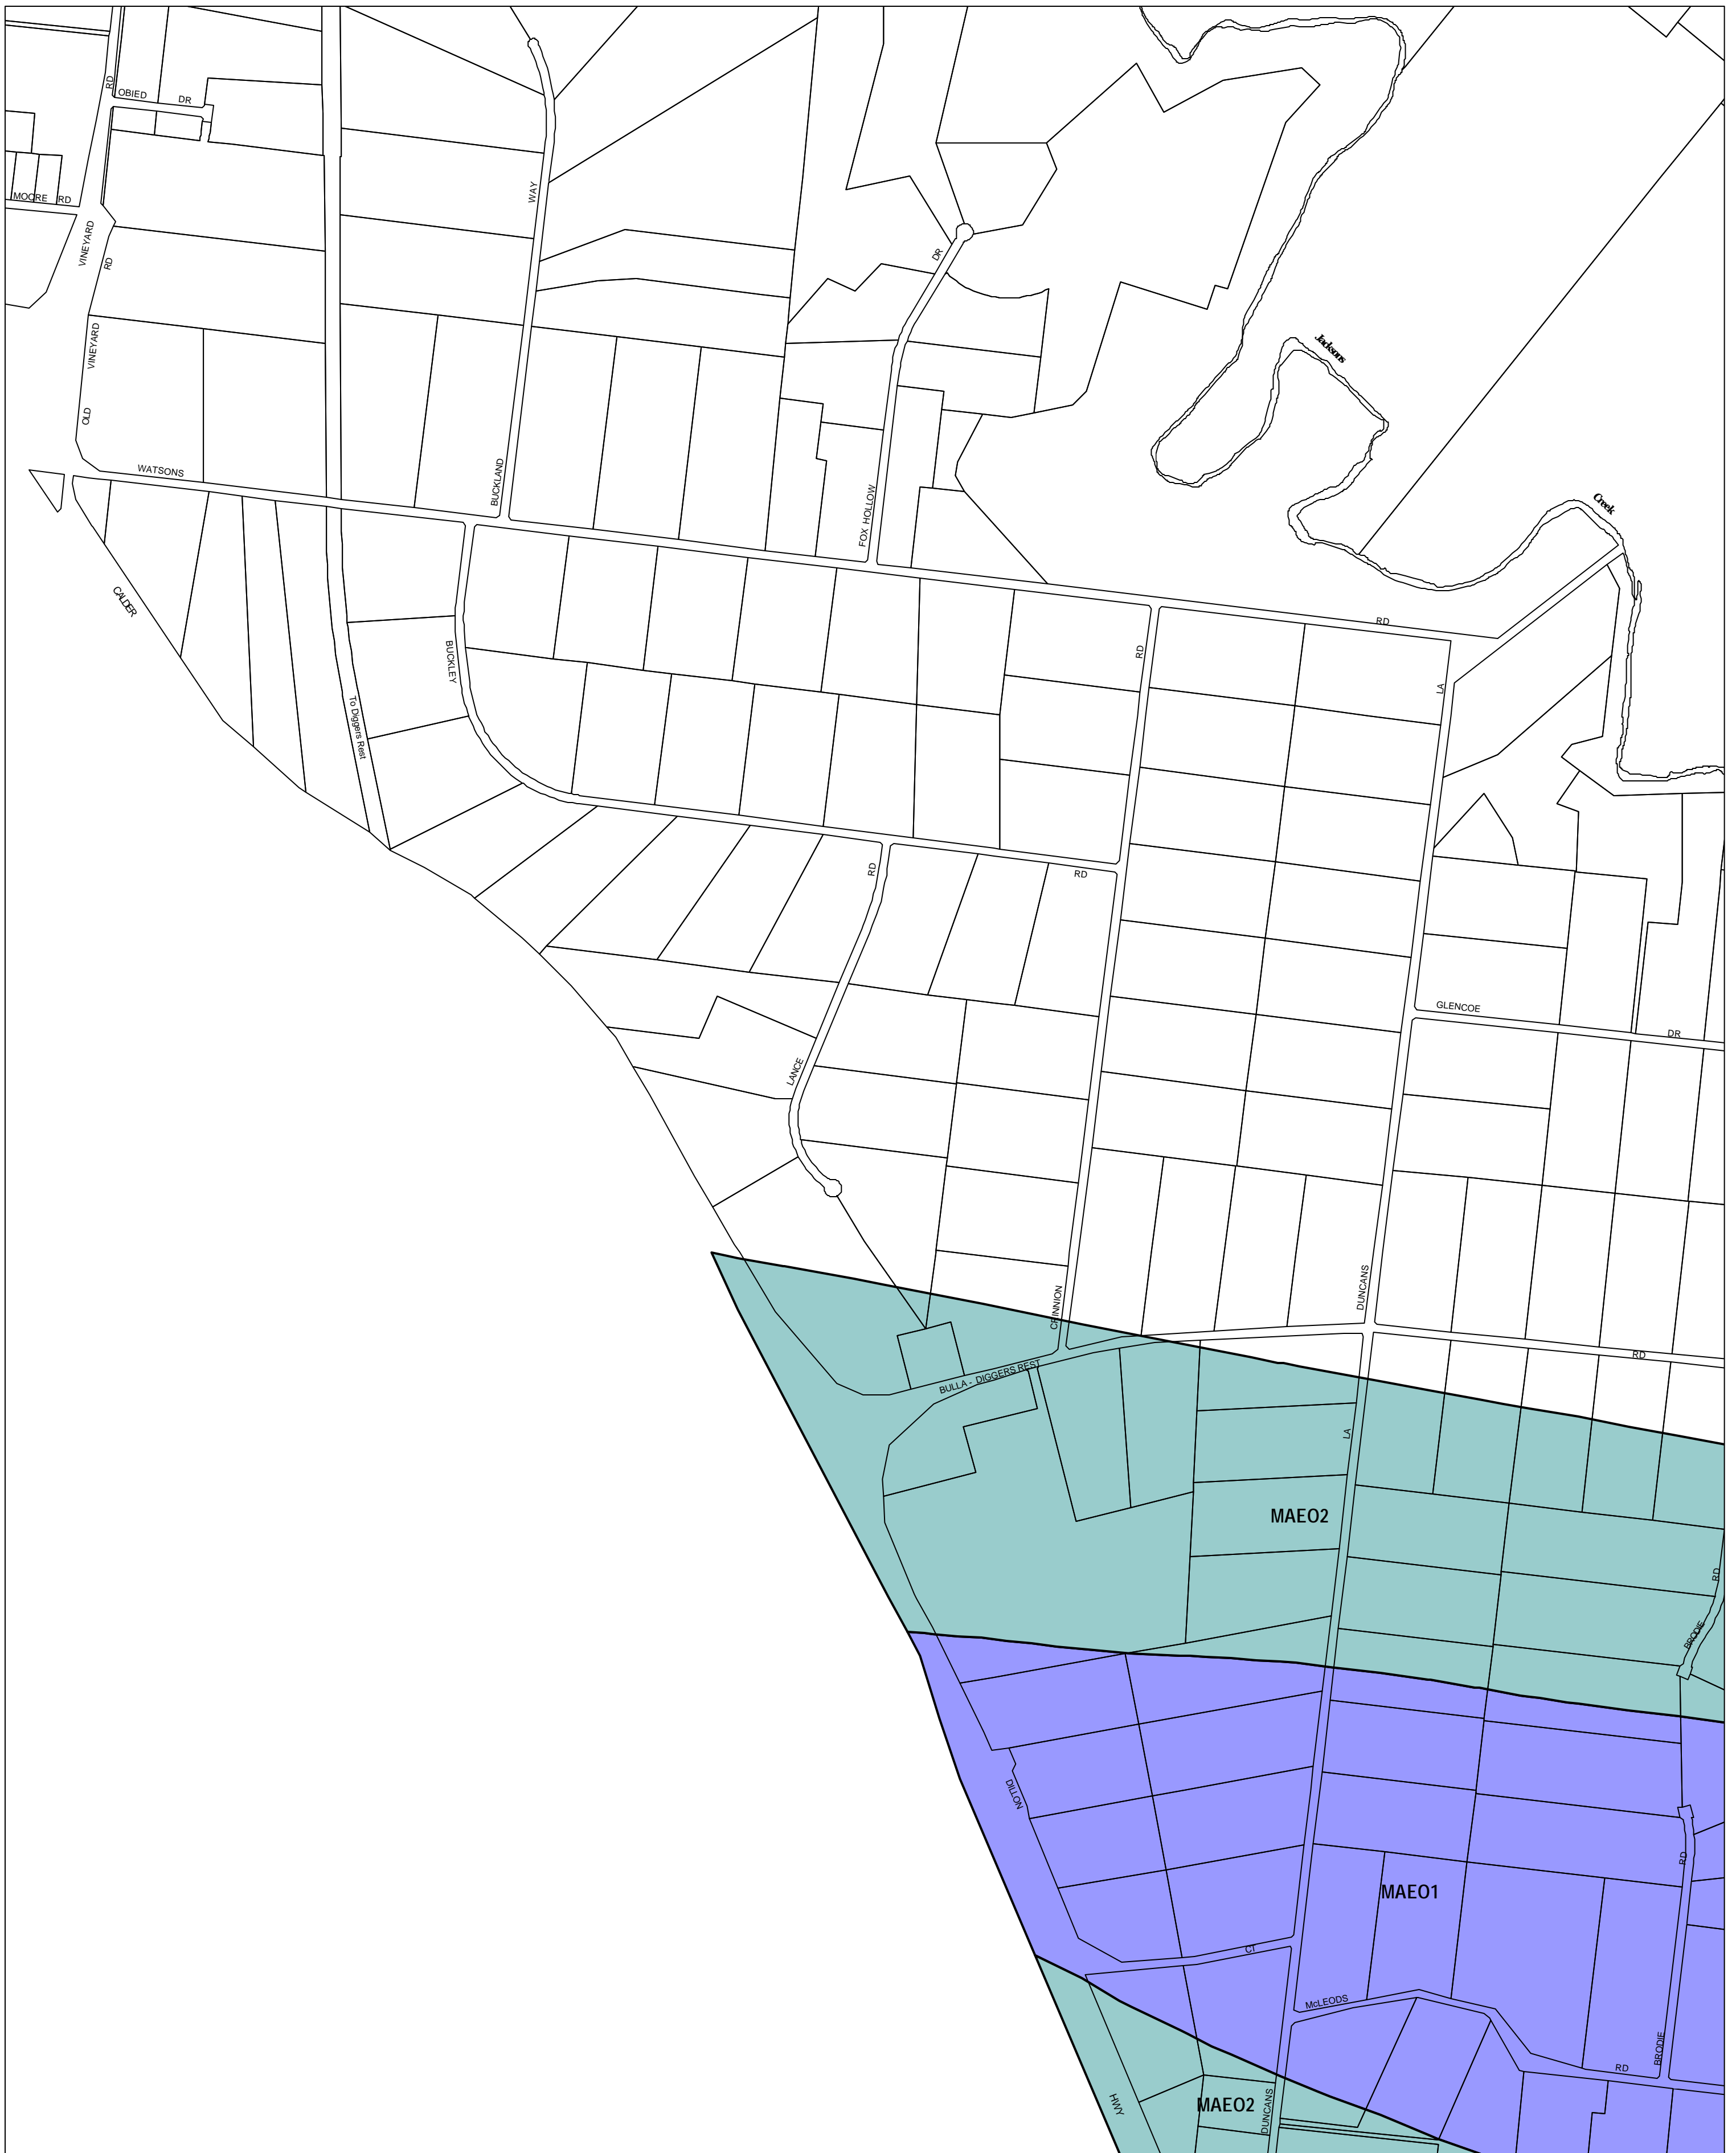

HUME PLANNING SCHEME - LOCAL PROVISION

Overlays	
	Melbourne Airport Environs Overlay - Schedule 1
	Melbourne Airport Environs Overlay - Schedule 2