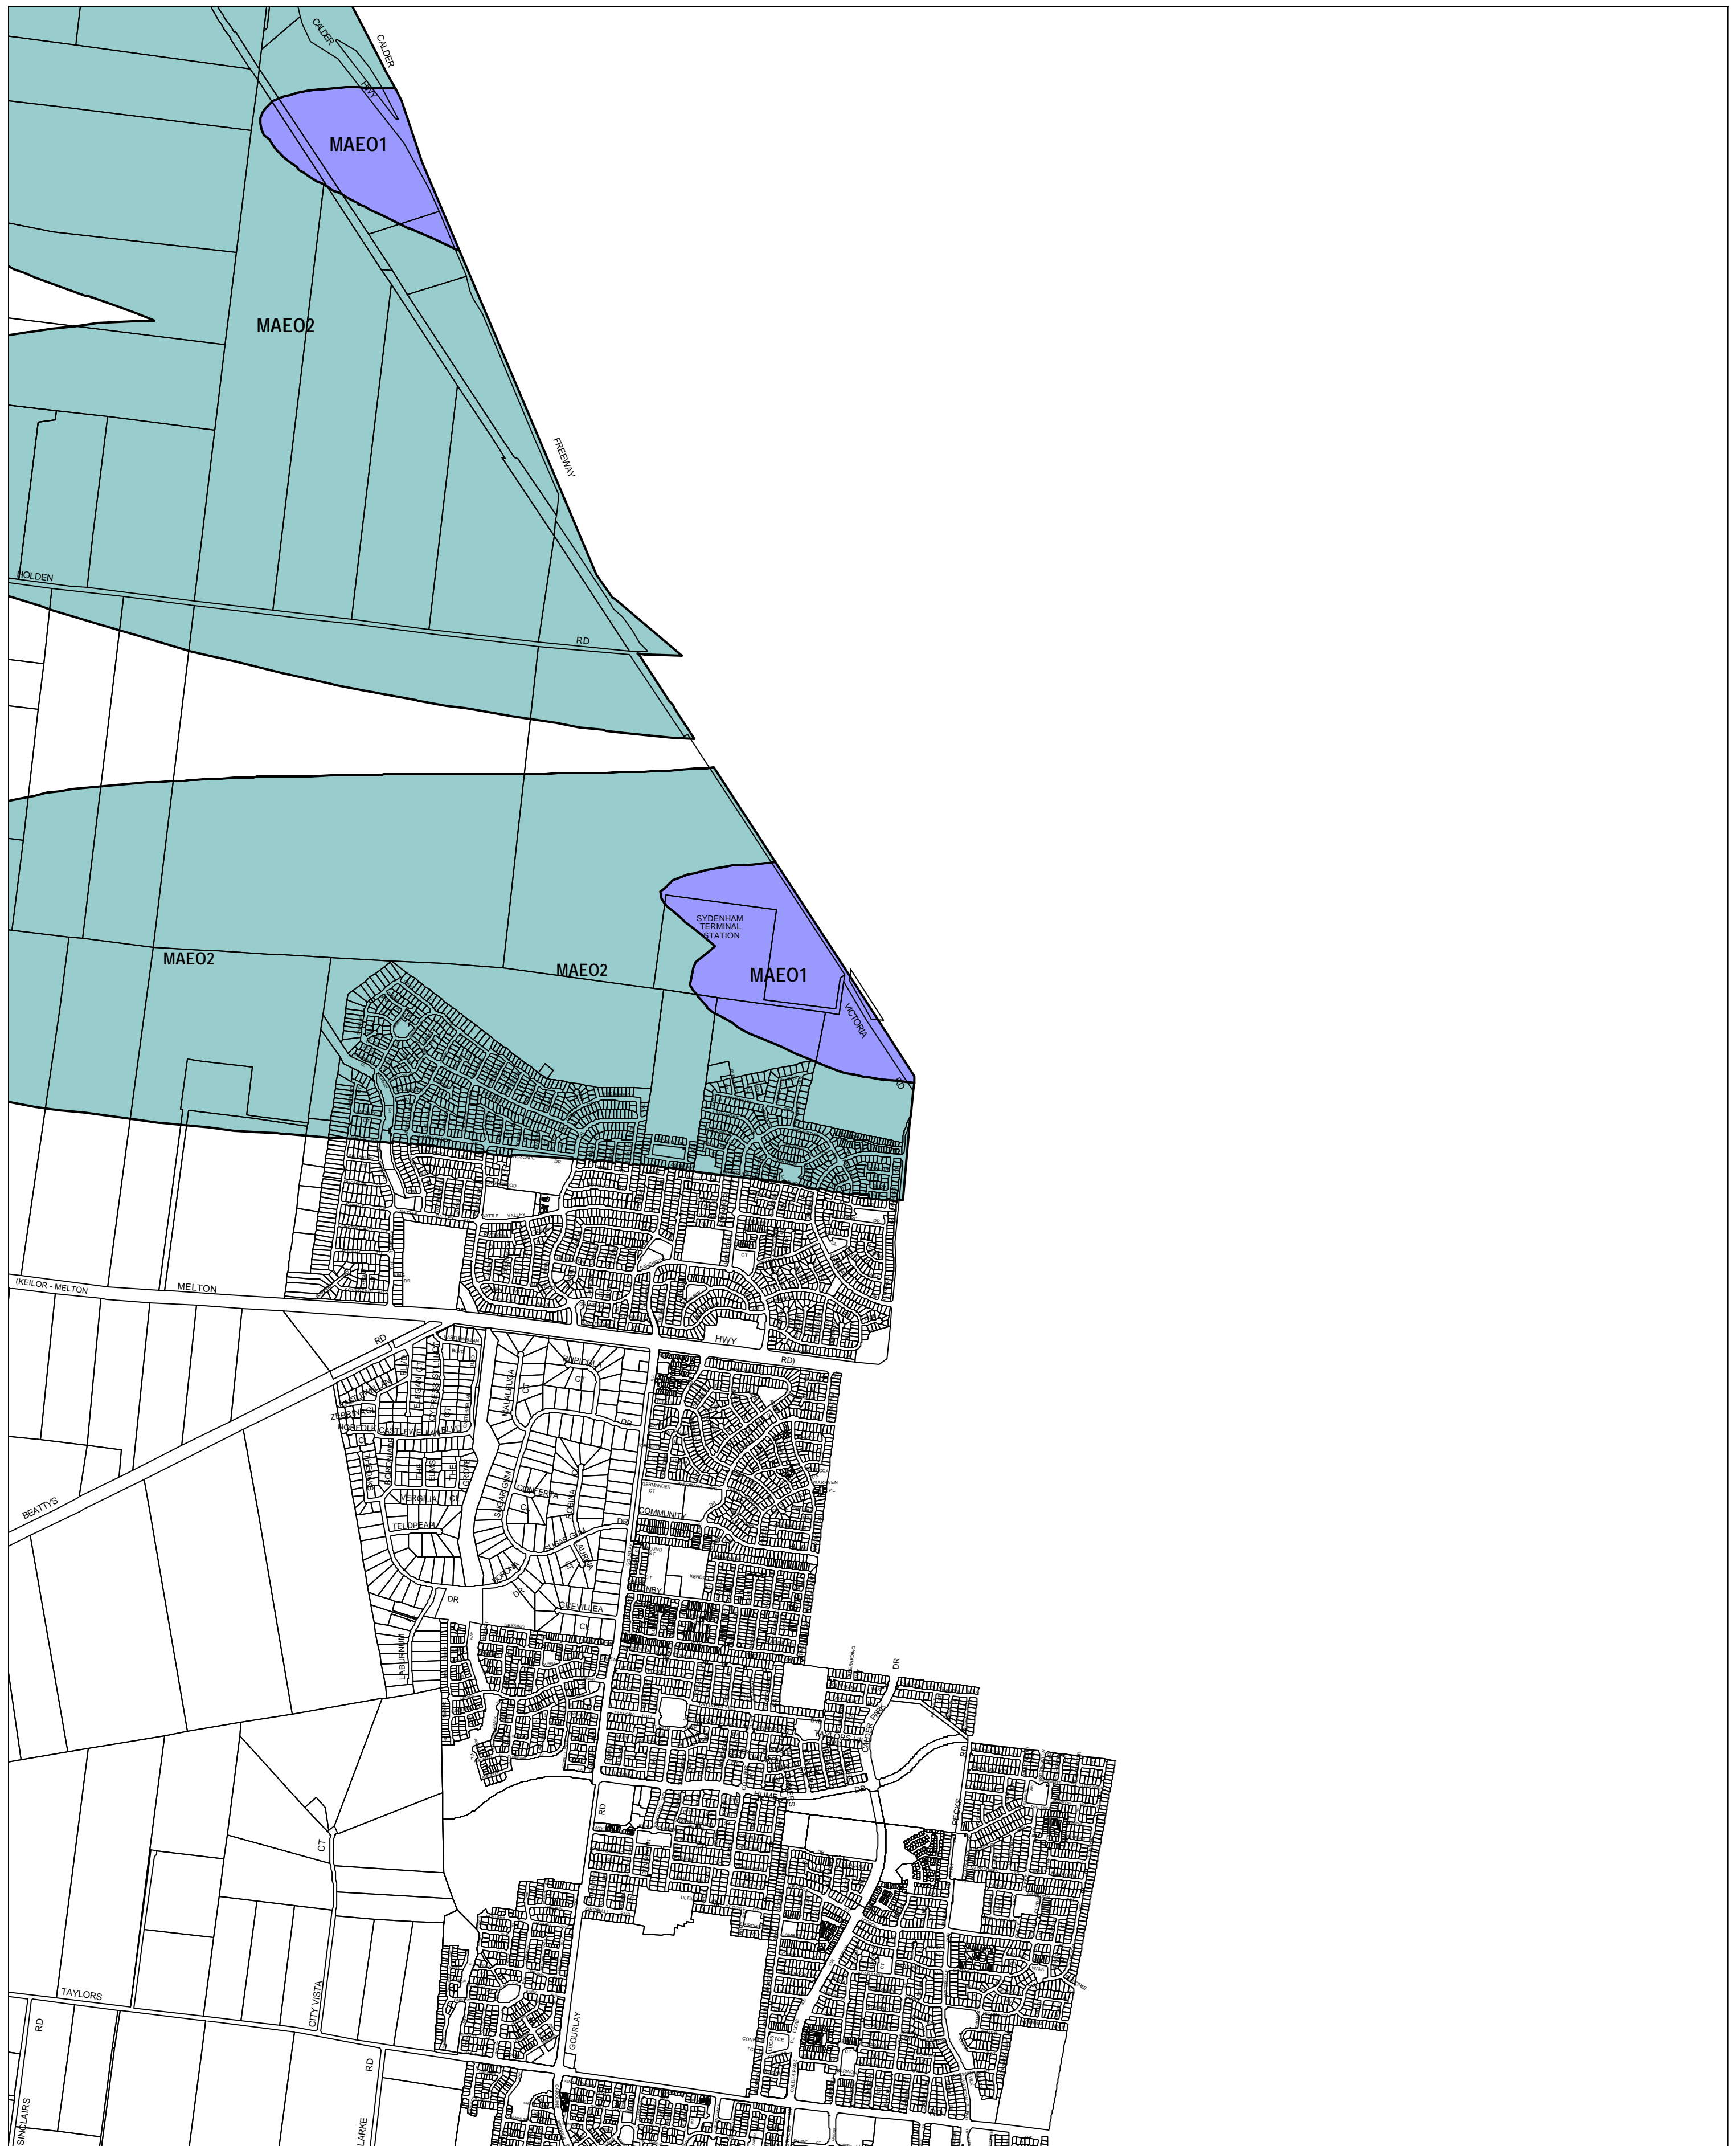

MELTON PLANNING SCHEME - LOCAL PROVISION

Overlays

- MAEO1 Melbourne Airport Environs Overlay - Schedule 1
- MAEO2 Melbourne Airport Environs Overlay - Schedule 2

AUSTRALIAN MAP GRID ZONE 55

Printed: 8/5/2007

AMENDMENT VC30