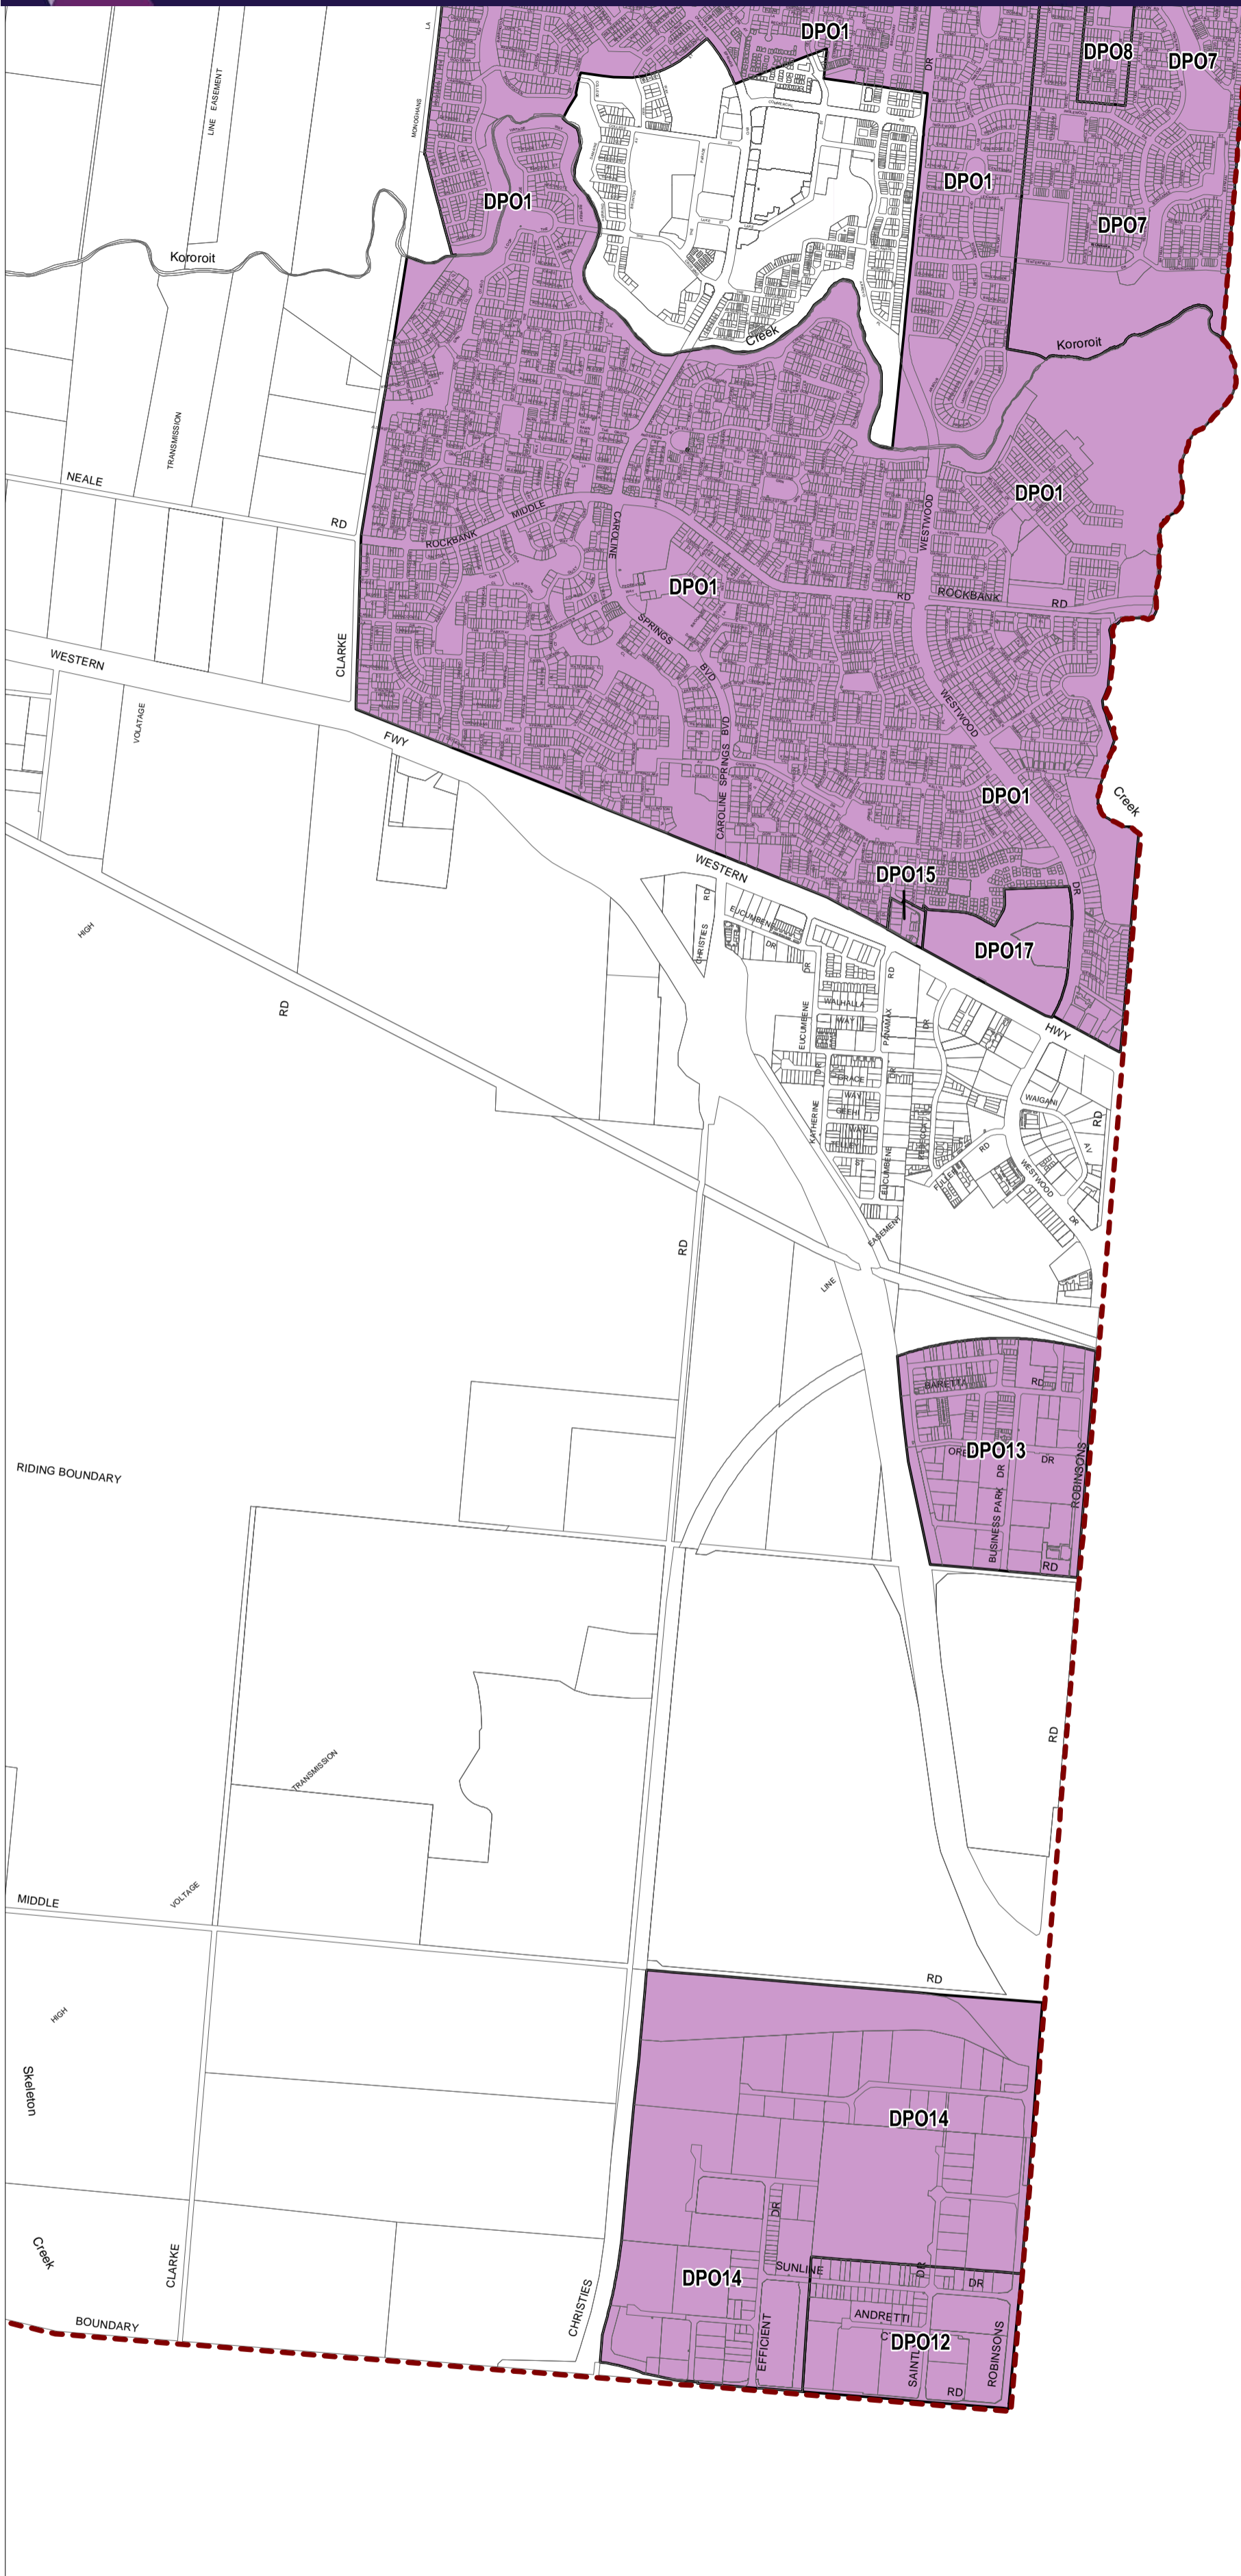

MELTON PLANNING SCHEME - LOCAL PROVISION

1. **Overlays**
2. DPO1 Development Plan Overlay - Schedule 1
   - DPO12 Development Plan Overlay - Schedule 12
   - DPO13 Development Plan Overlay - Schedule 13
   - DPO14 Development Plan Overlay - Schedule 14
   - DPO15 Development Plan Overlay - Schedule 15
   - DPO17 Development Plan Overlay - Schedule 17

- DPO7 Development Plan Overlay - Schedule 7
- DPO8 Development Plan Overlay - Schedule 8

Municipal Boundary (if shown)

AUSTRALIAN MAP GRID ZONE 55

PREPARED BY: Planning Mapping Services

Printed: 29/1/2018

AMENDMENT C147

Environment,
Land, Water
and Planning

INDEX TO ADJOINING SCHEME MAPS