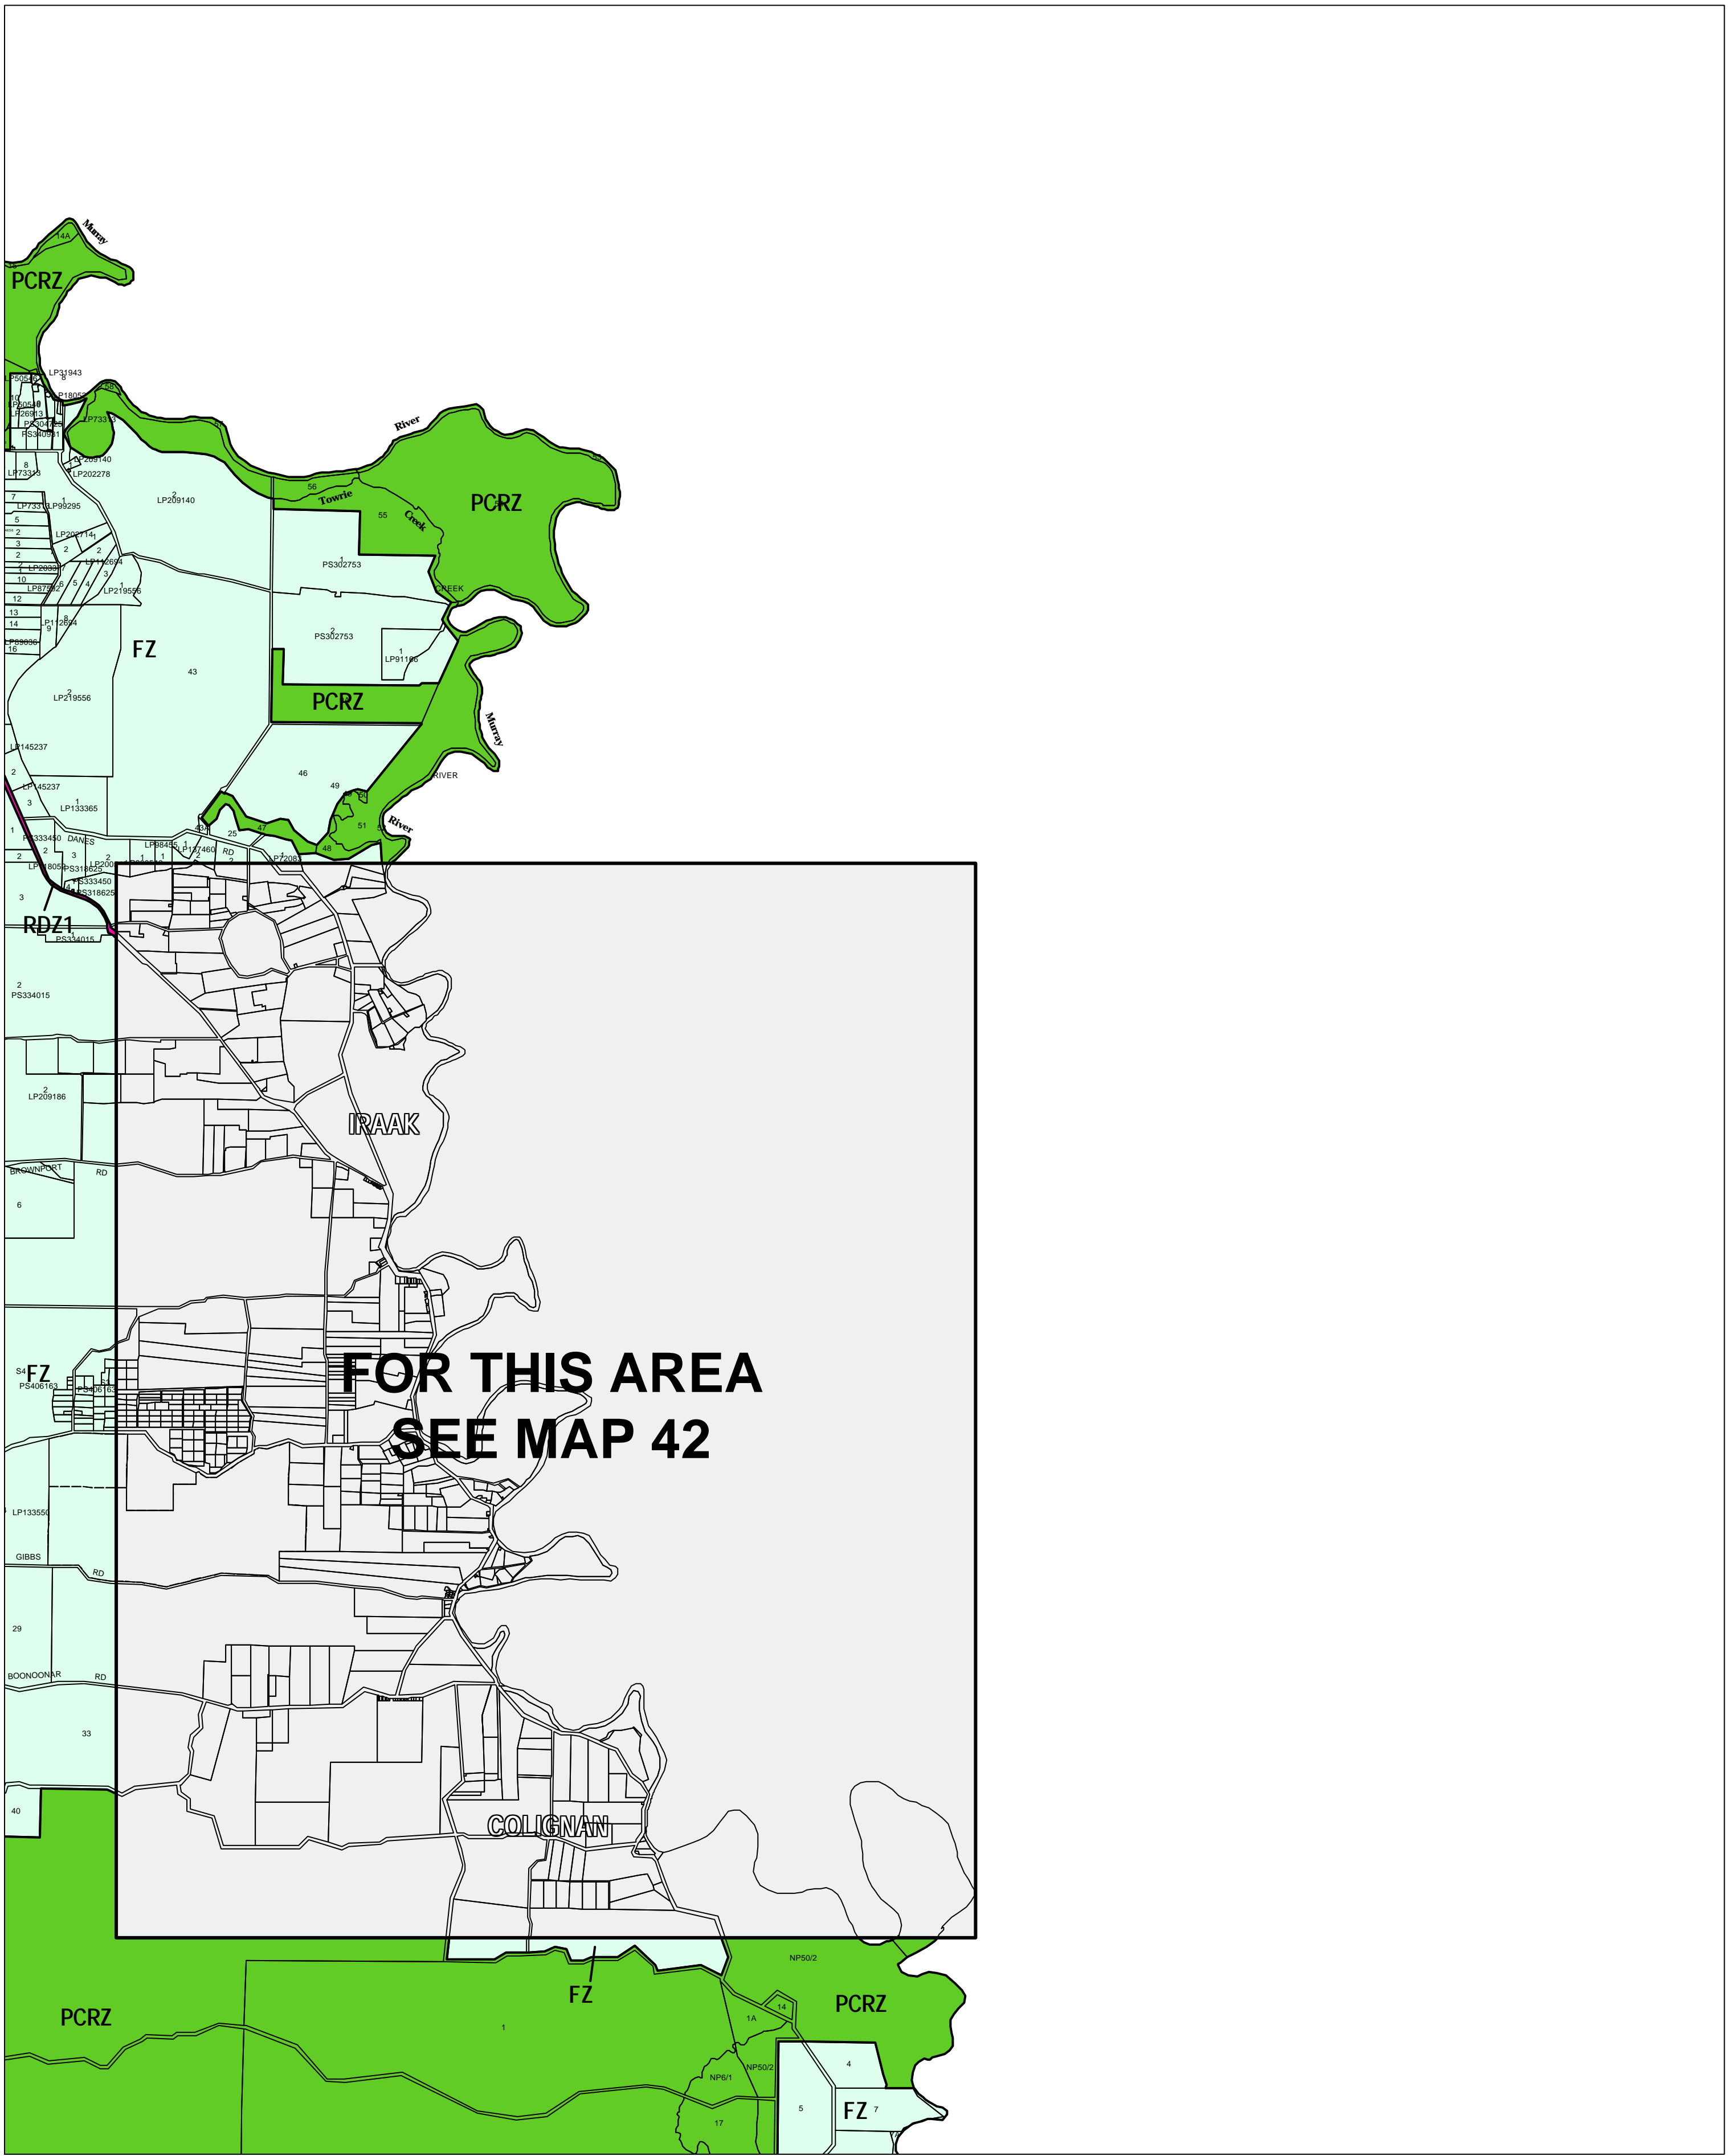

MILDURA PLANNING SCHEME - LOCAL PROVISION

Public Land	Public Conservation And Resource Zone
Rural	Farming Zone
RDZ1	Road Zone Category 1

INDEX TO ADJOINING METRIC SERIES MAP

AUSTRALIAN MAP GRID ZONE 54

Printed: 15/9/2006

AMENDMENT C37