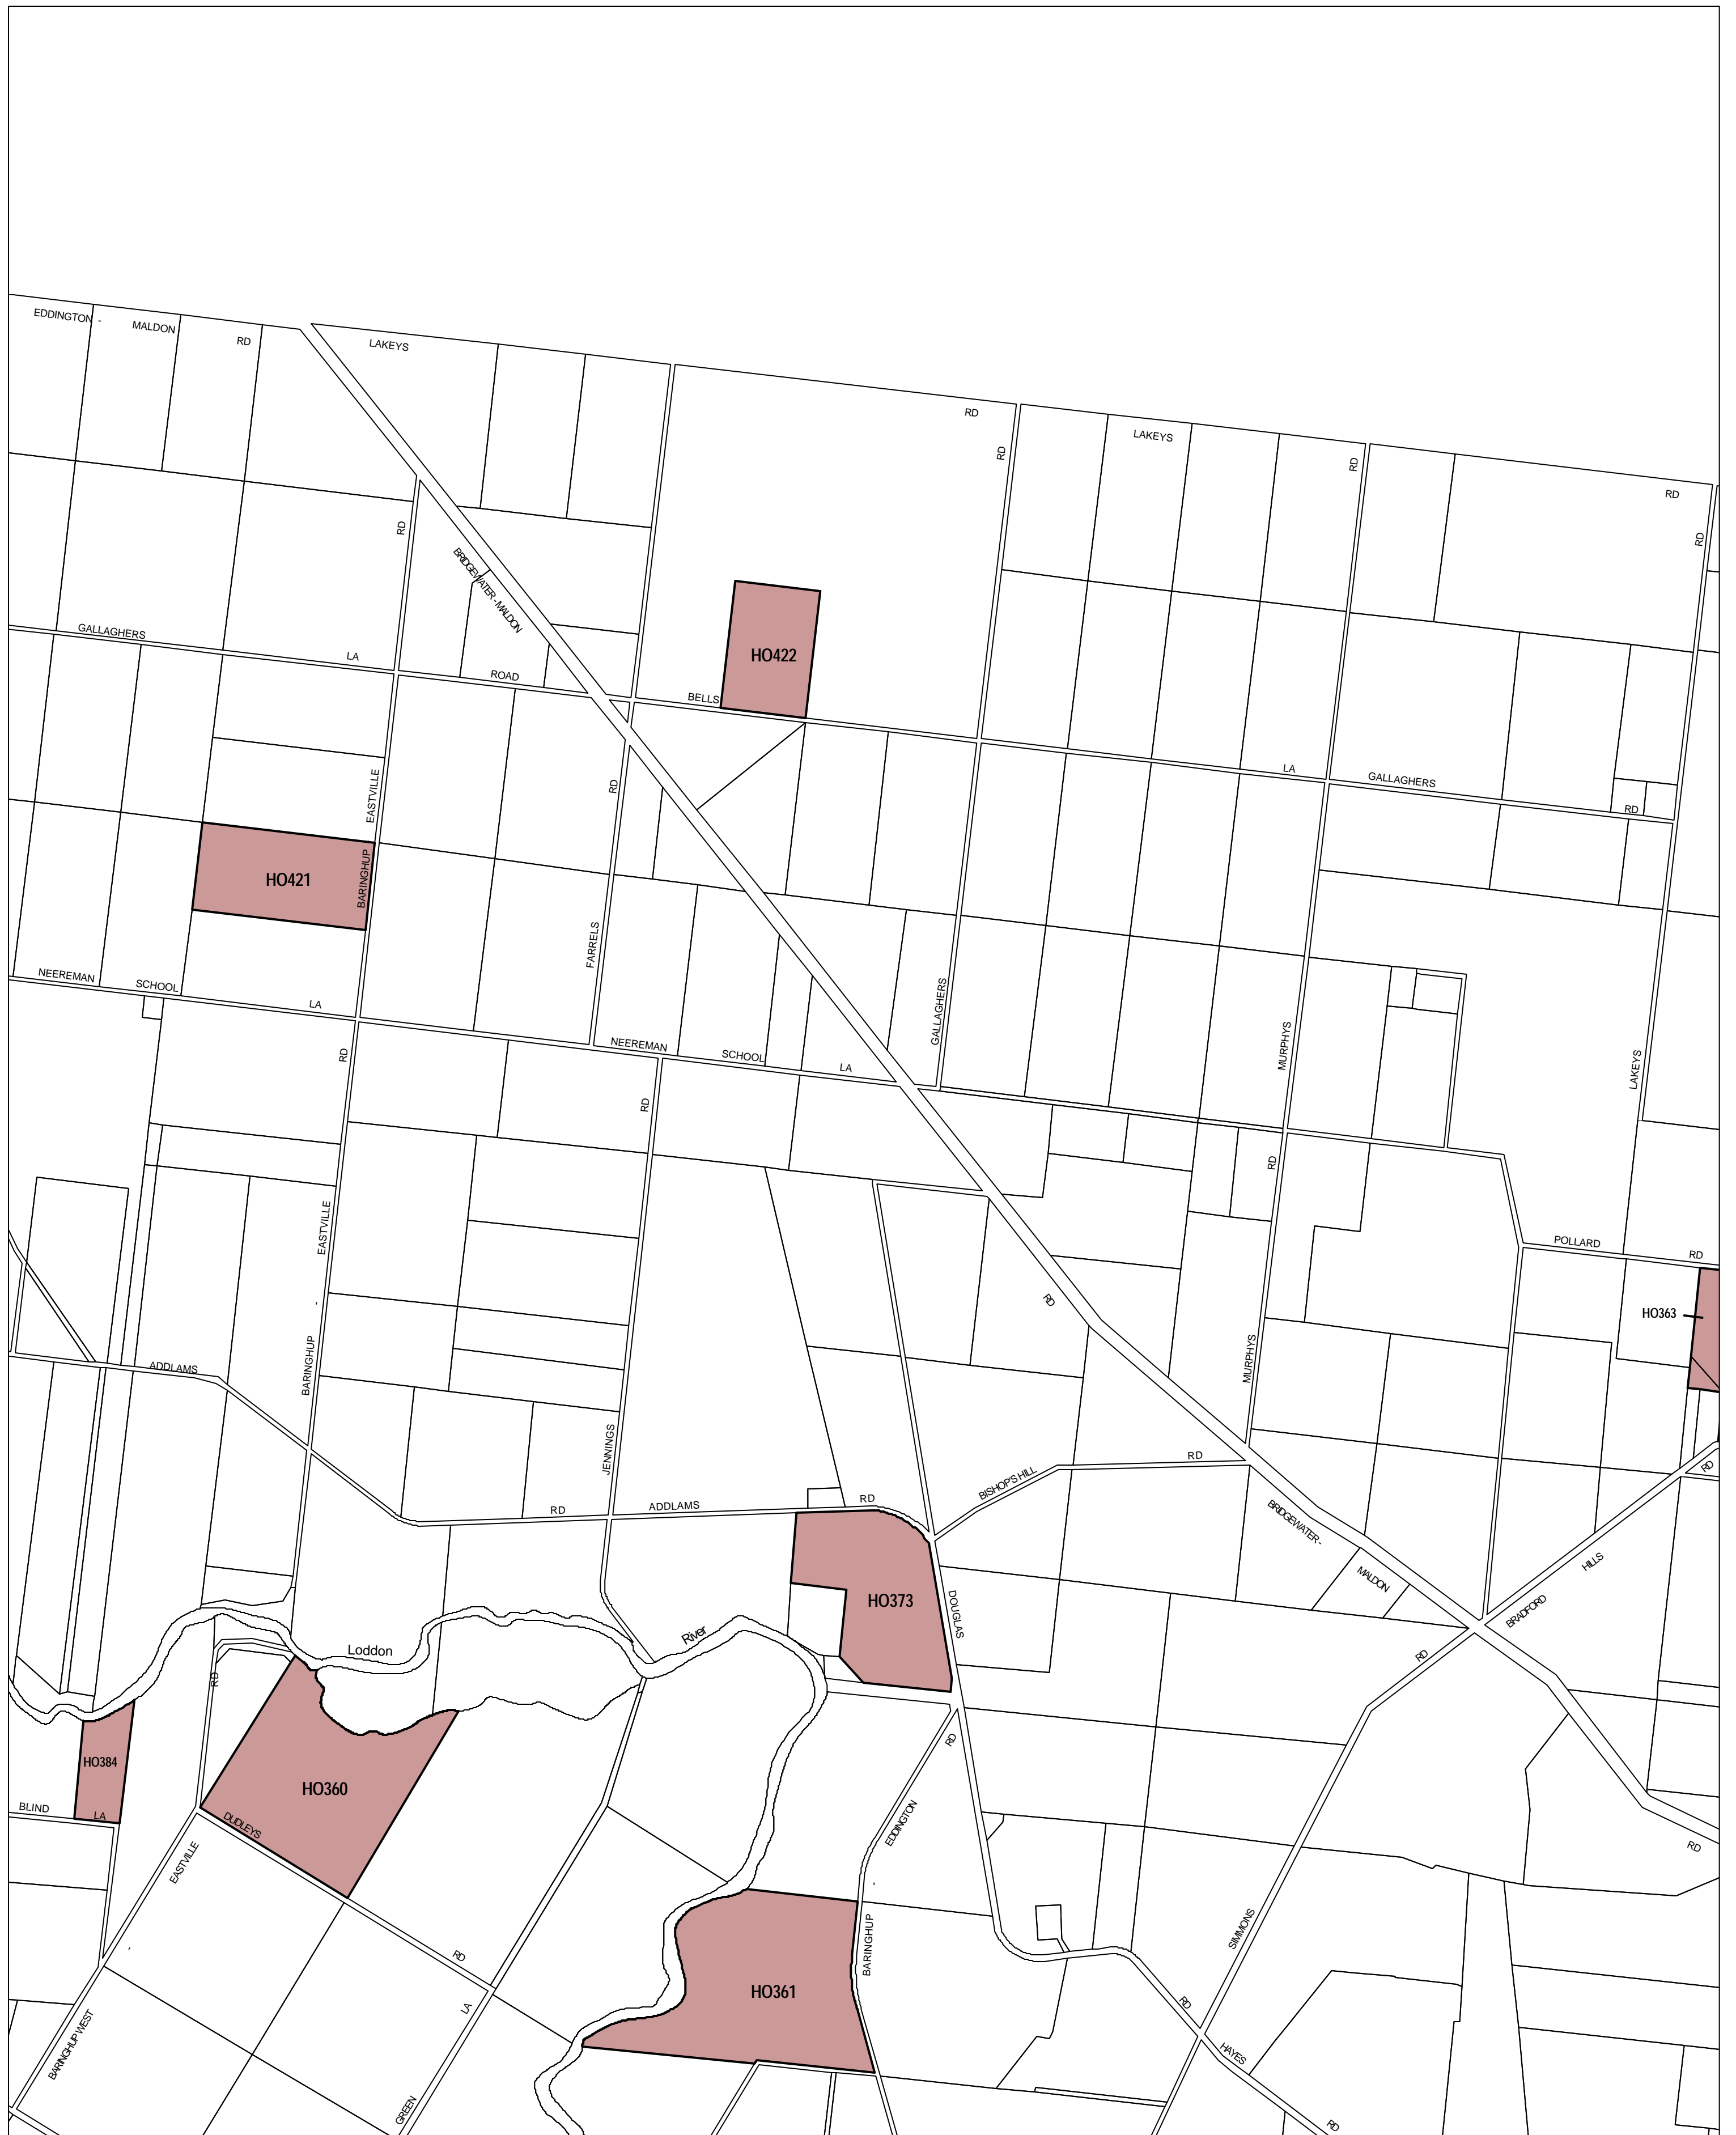

MOUNT ALEXANDER PLANNING SCHEME - LOCAL PROVISION

Overlays

HO Heritage Overlay

AUSTRALIAN MAP GRID ZONE 55

Printed: 5/10/2007