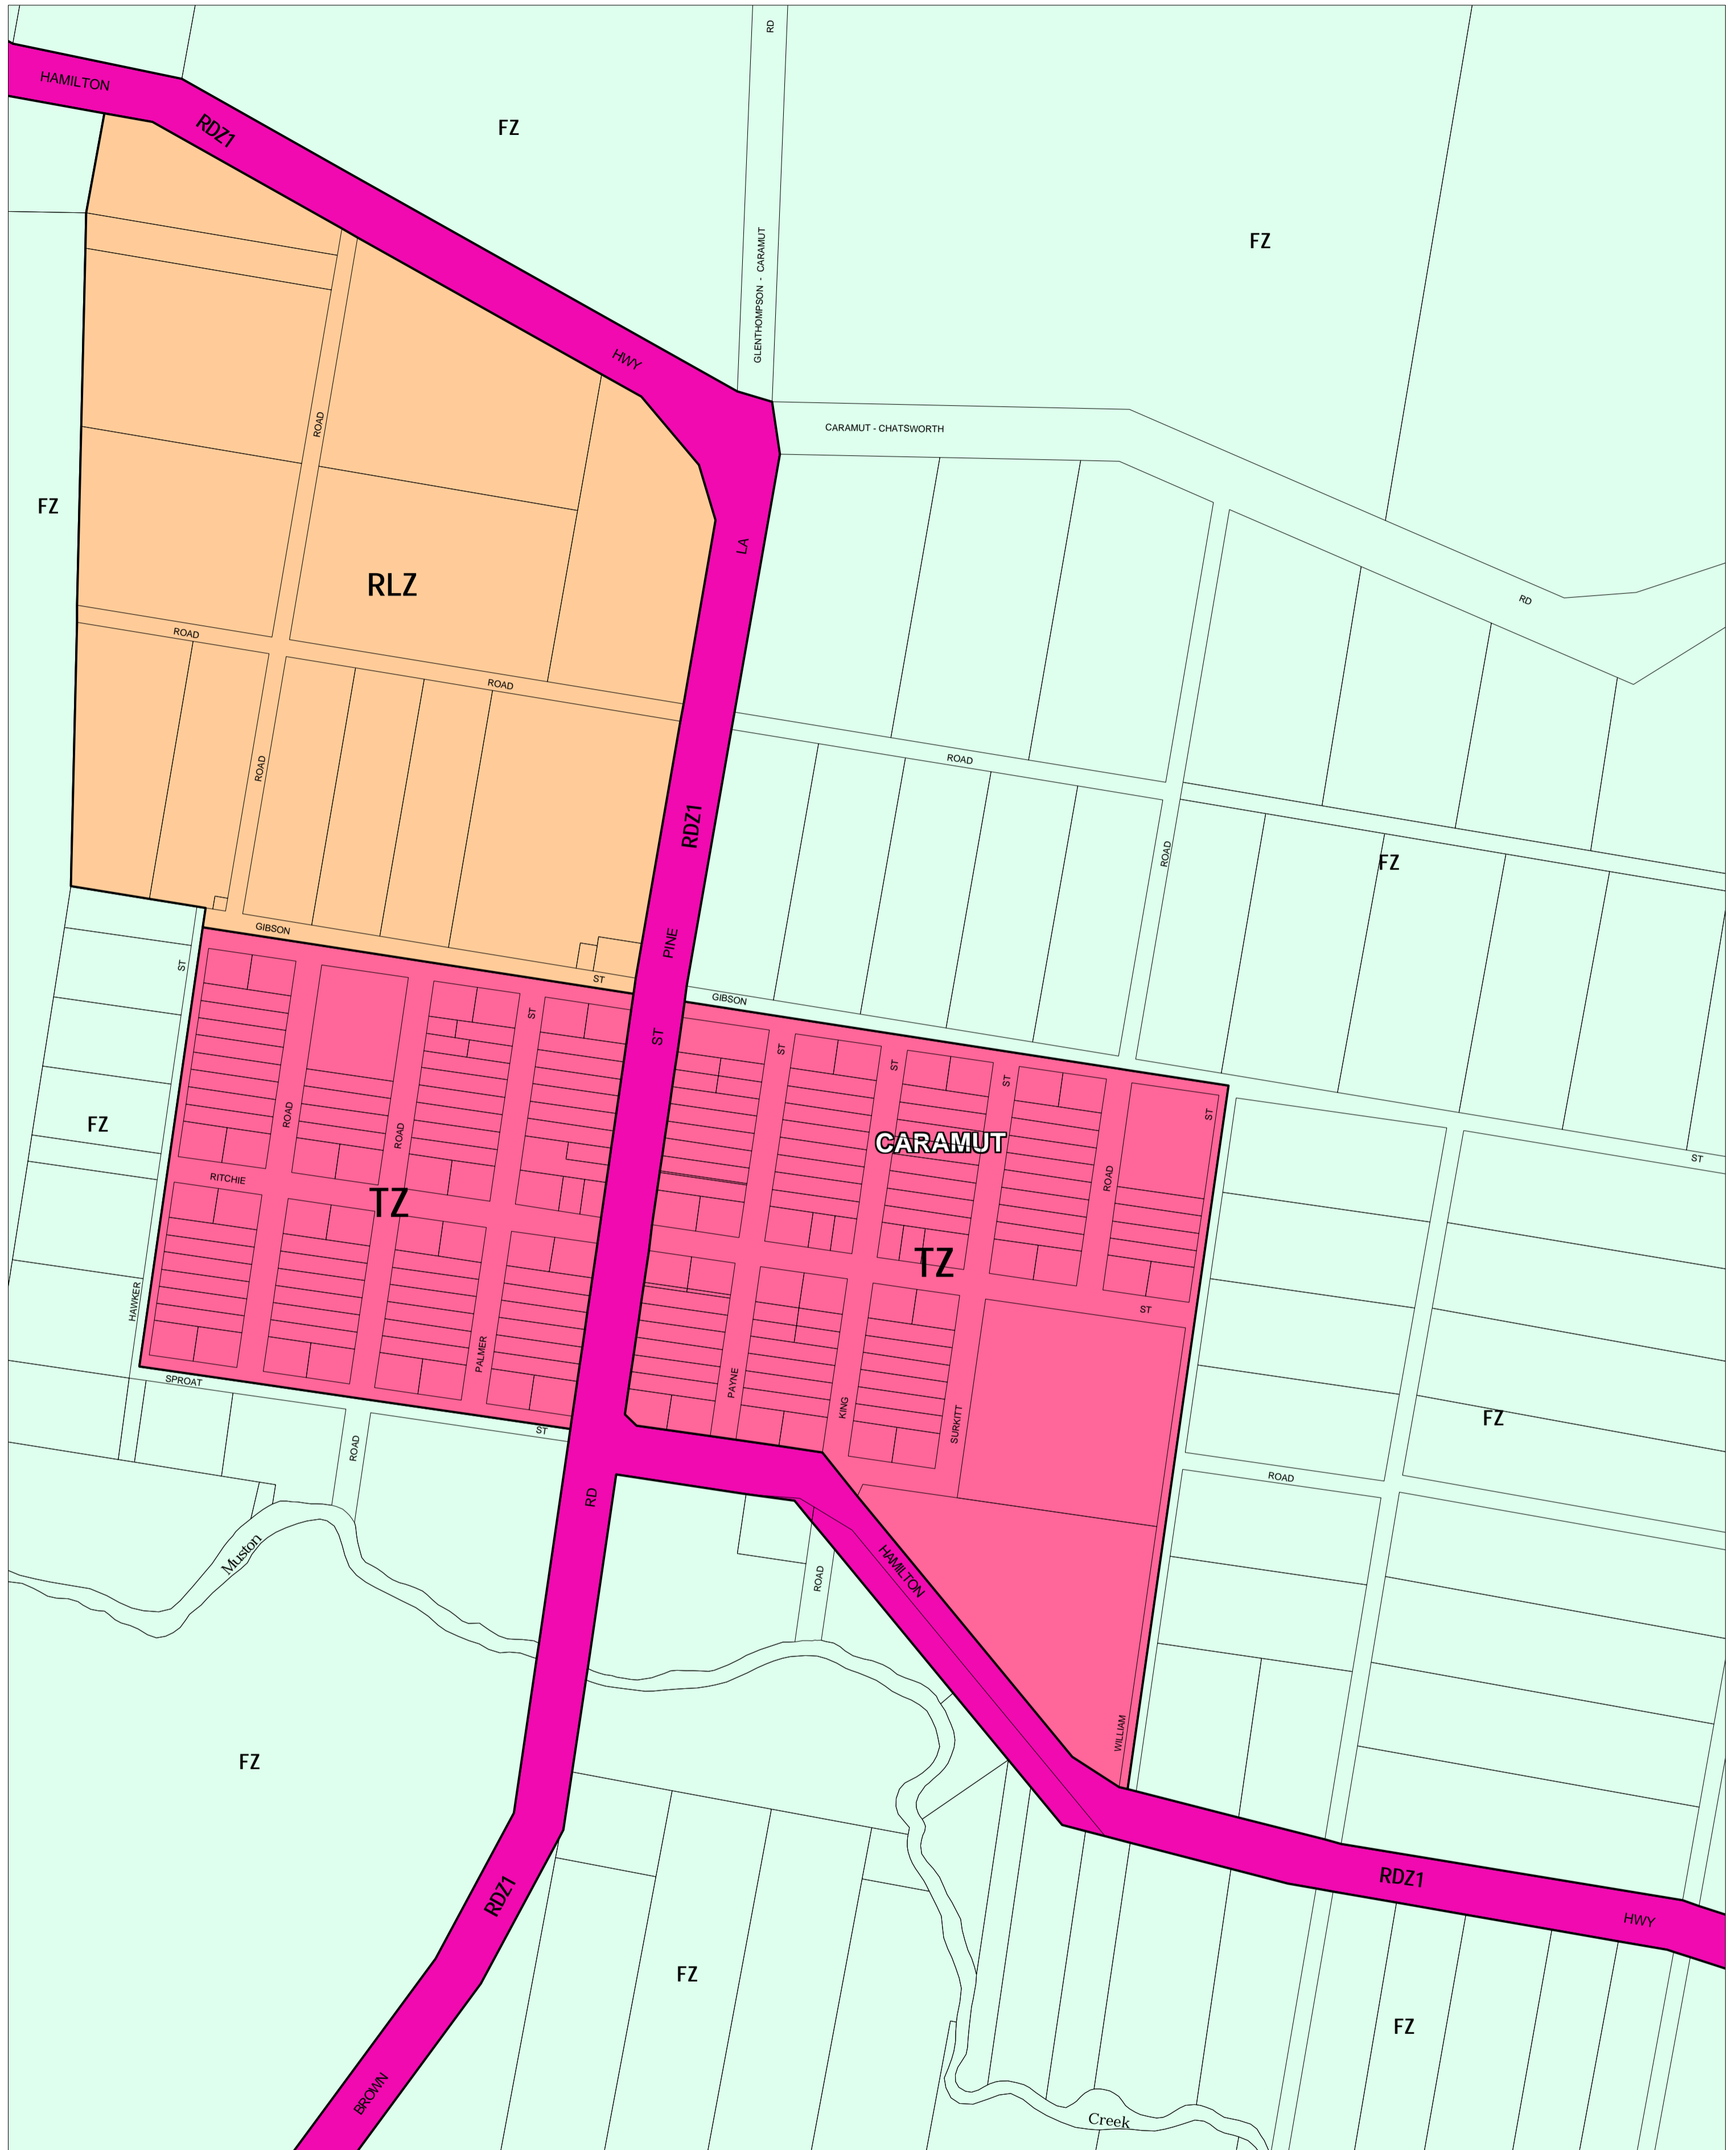

MOYNE PLANNING SCHEME - LOCAL PROVISION

- **Public Land**
- **Road Zone Category 1**
- **Residential**
- **Township Zone**
- **Rural**
- **Farming Zone**
- **Rural Living Zone**

AUSTRALIAN MAP GRID ZONE 54

INDEX TO ADJOINING METRIC SERIES MAP

Printed: 19/10/2006

AMENDMENT C22