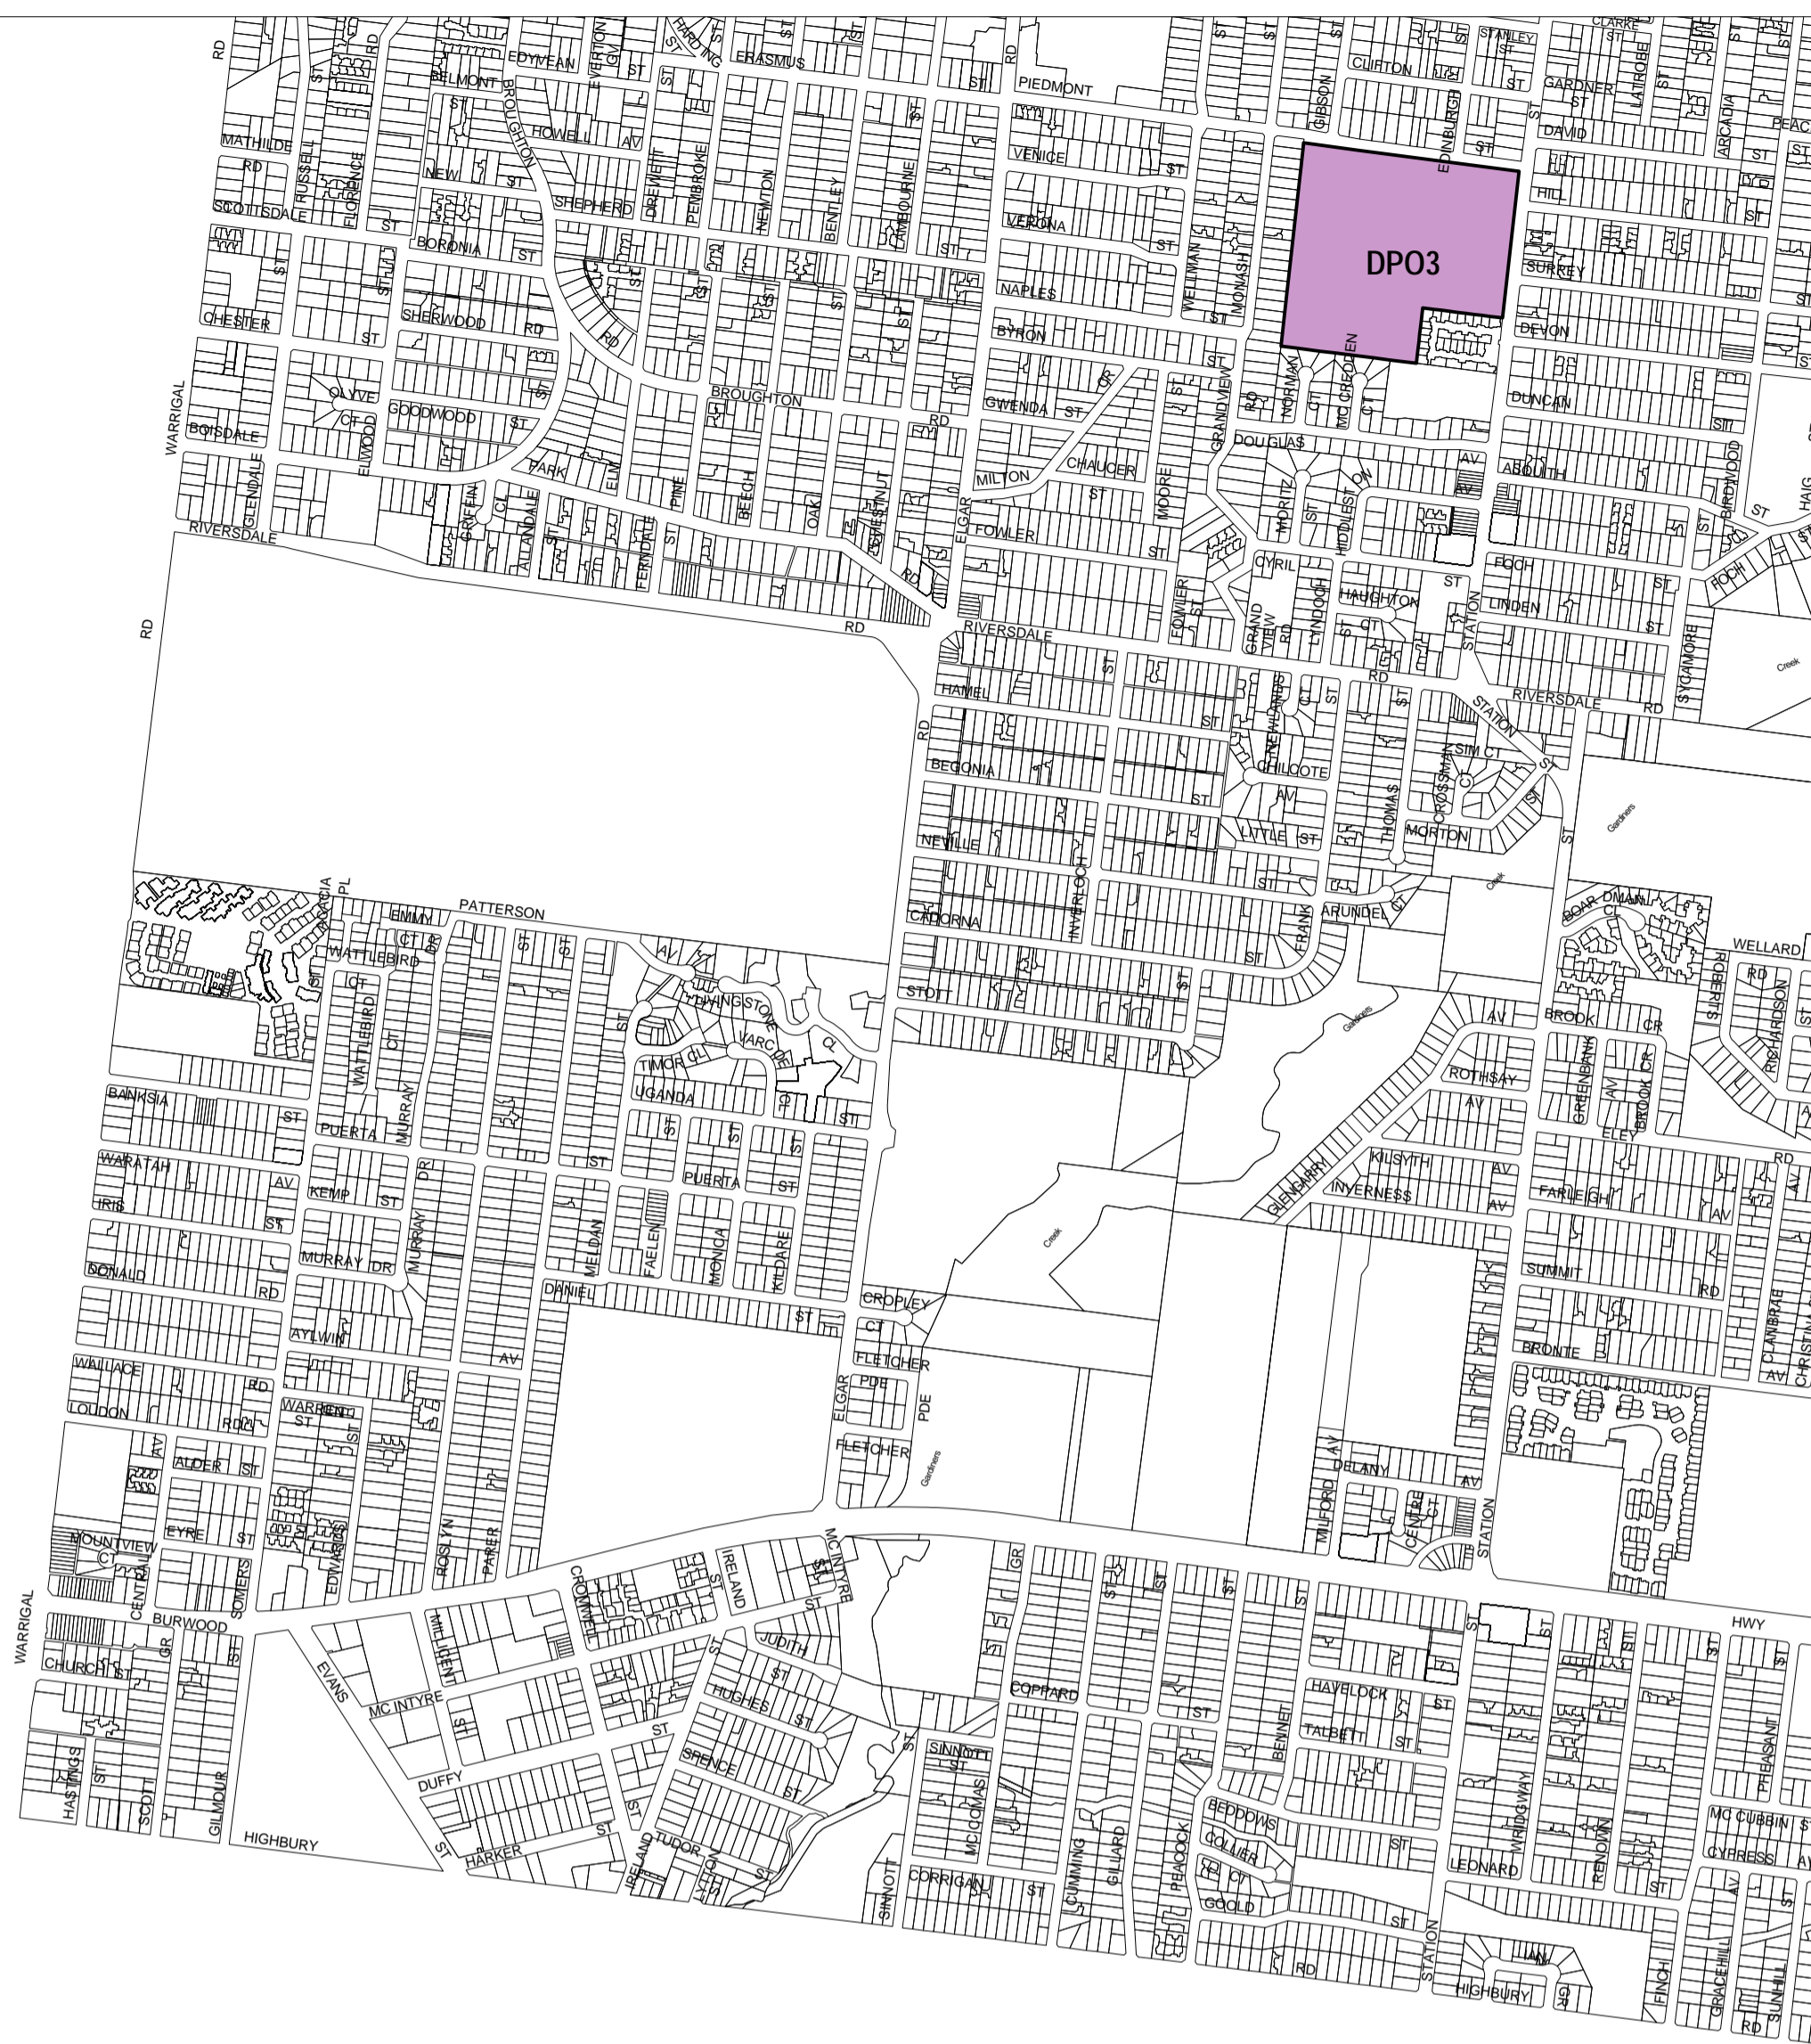

WHITEHORSE PLANNING SCHEME - LOCAL PROVISION

See BOROONDARA PLANNING SCHEME

See MONASH PLANNING SCHEME

Overlays
DPO3 Development Plan Overlay - Schedule 3

Printed: 5/6/2007

AMENDMENT C27

INDEX TO ADJOINING METRIC SERIES MAP