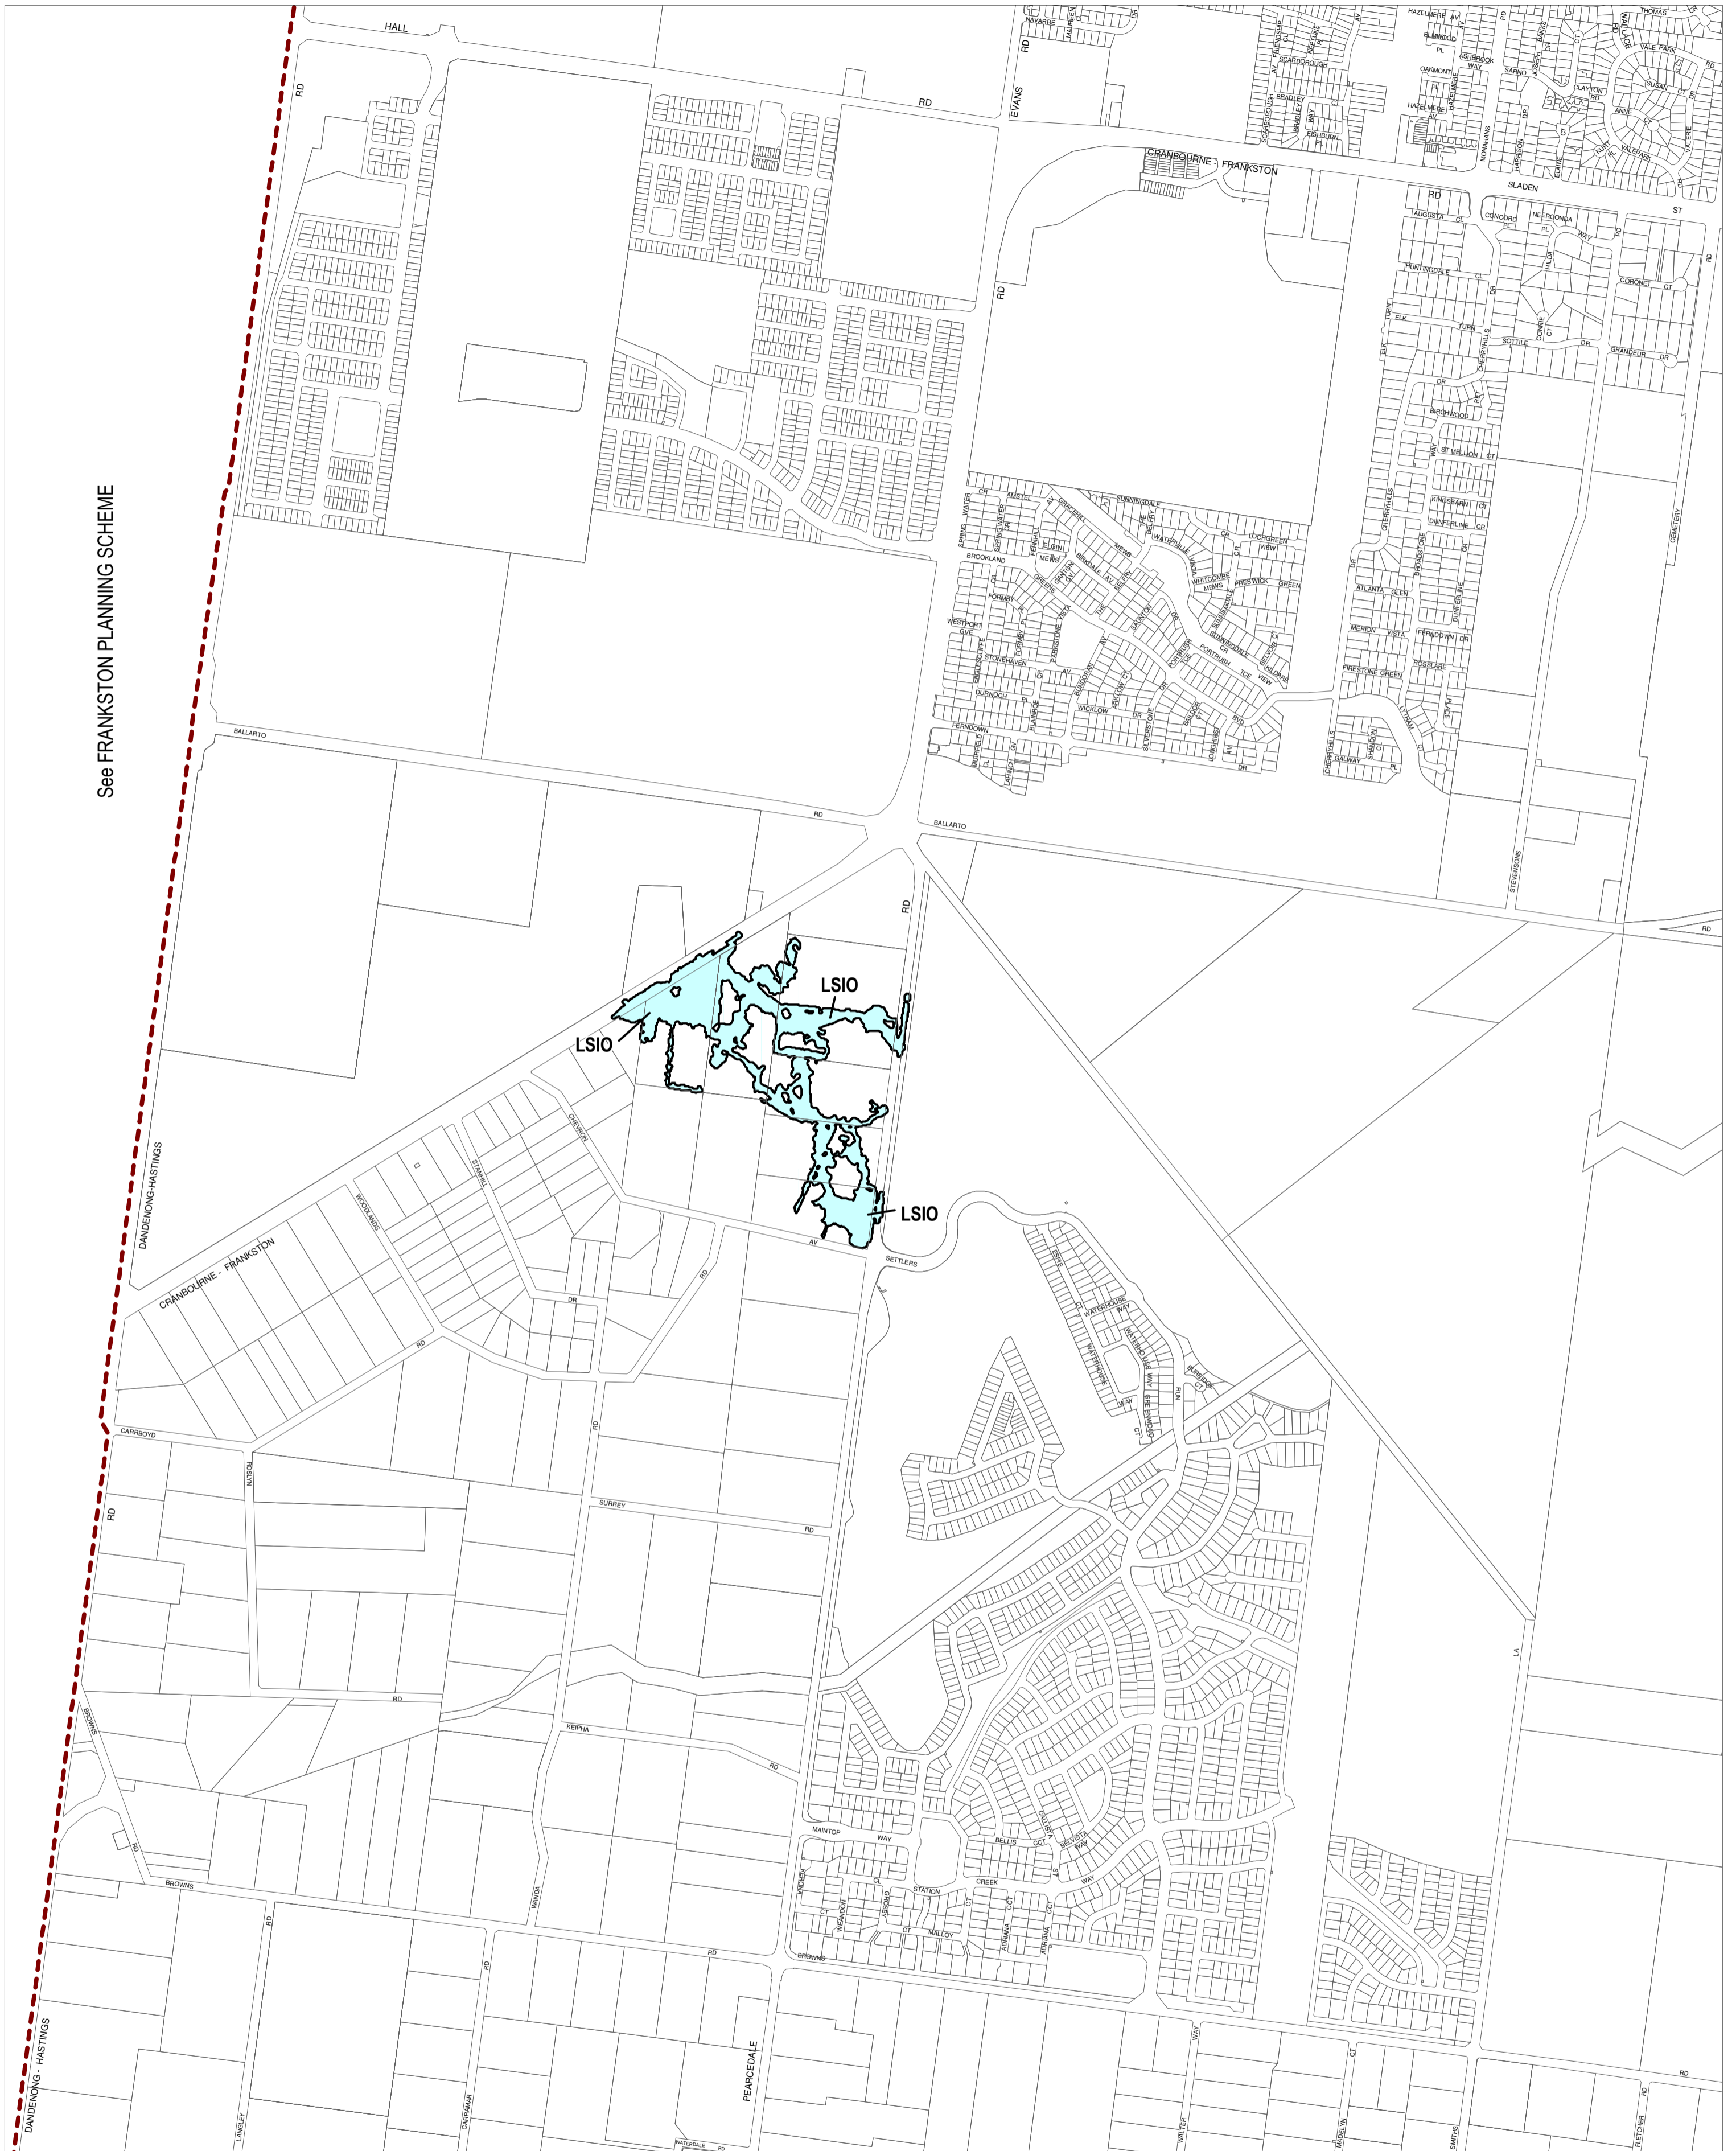

CASEY PLANNING SCHEME - LOCAL PROVISION

See FRANKSTON PLANNING SCHEME

Overlays

LSIO Land Subject to Inundation Overlay

INDEX TO ADJOINING METRIC SERIES MAP

Printed: 12/6/2015

AMENDMENT C143