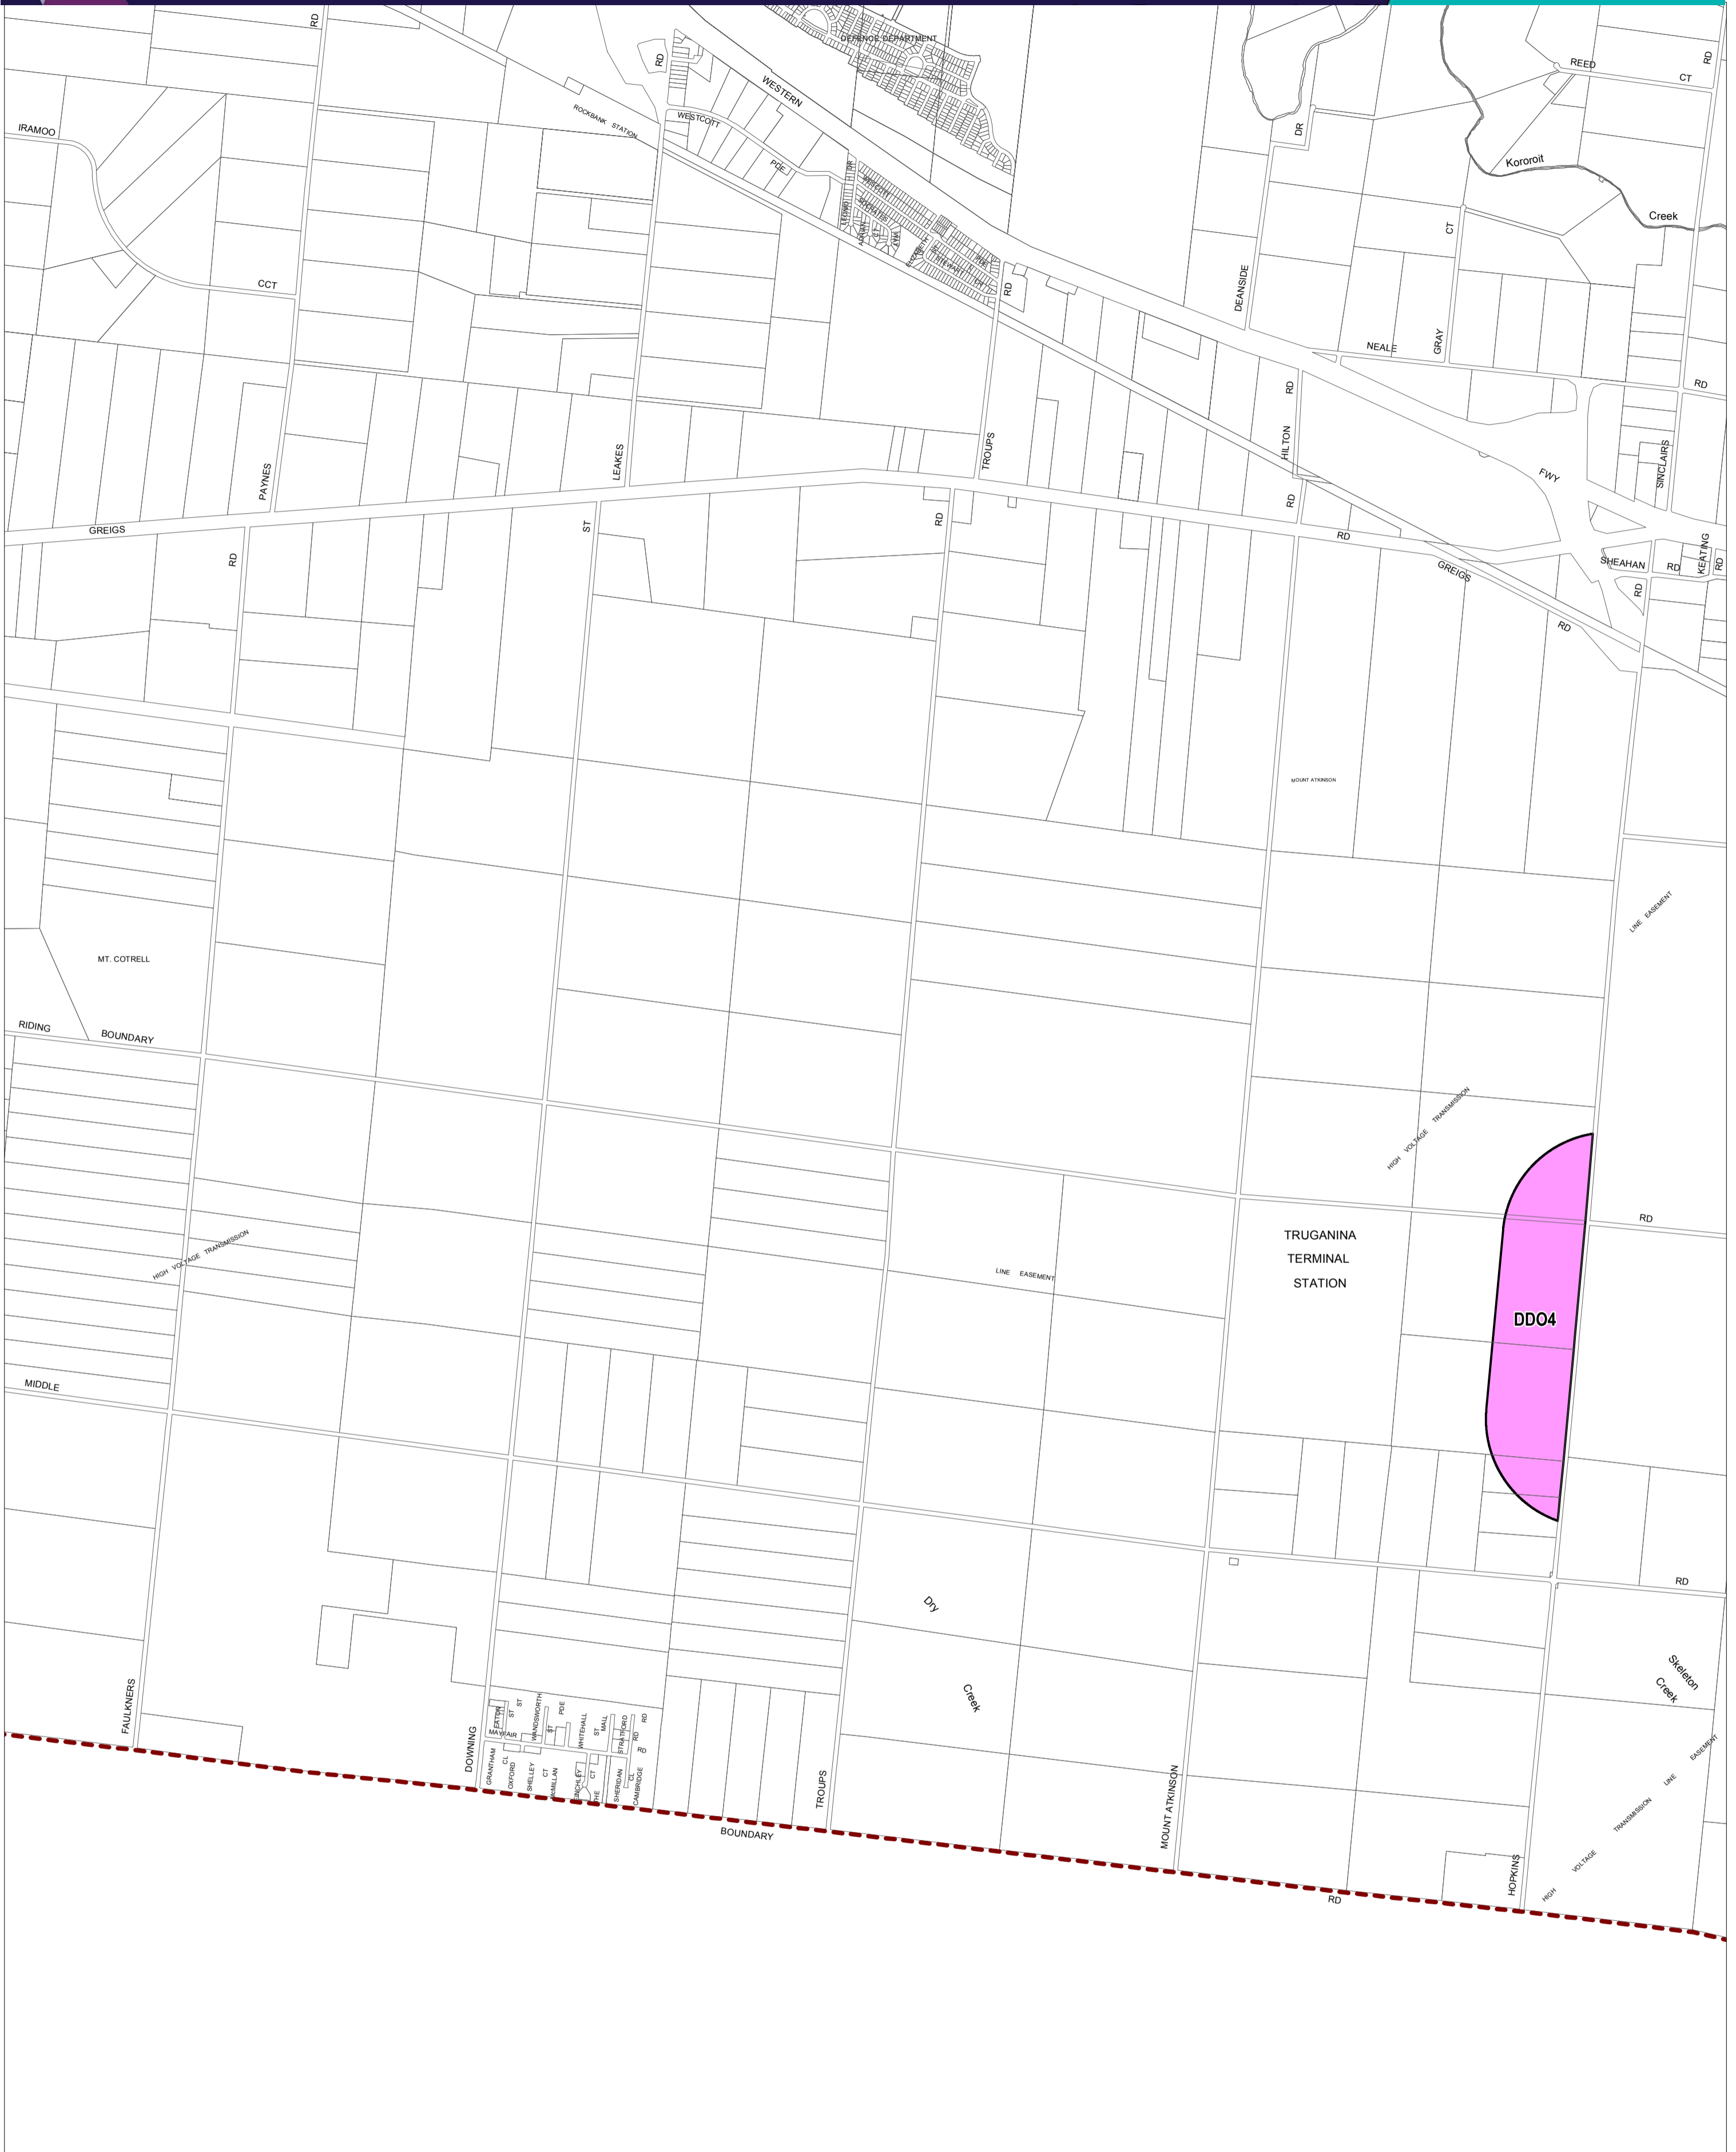

MELTON PLANNING SCHEME - LOCAL PROVISION

Overlays
DDO4 Design And Development Overlay - Schedule 4

Municipal Boundary (if shown)

500 1000 1500 m

AUSTRALIAN MAP GRID ZONE 55

PREPARED BY: Planning Mapping Services

Printed: 8/9/2017

AMENDMENT C162

VICTORIA
State Government

Environment,
Land, Water
and Planning

INDEX TO ADJOINING SCHEME MAPS