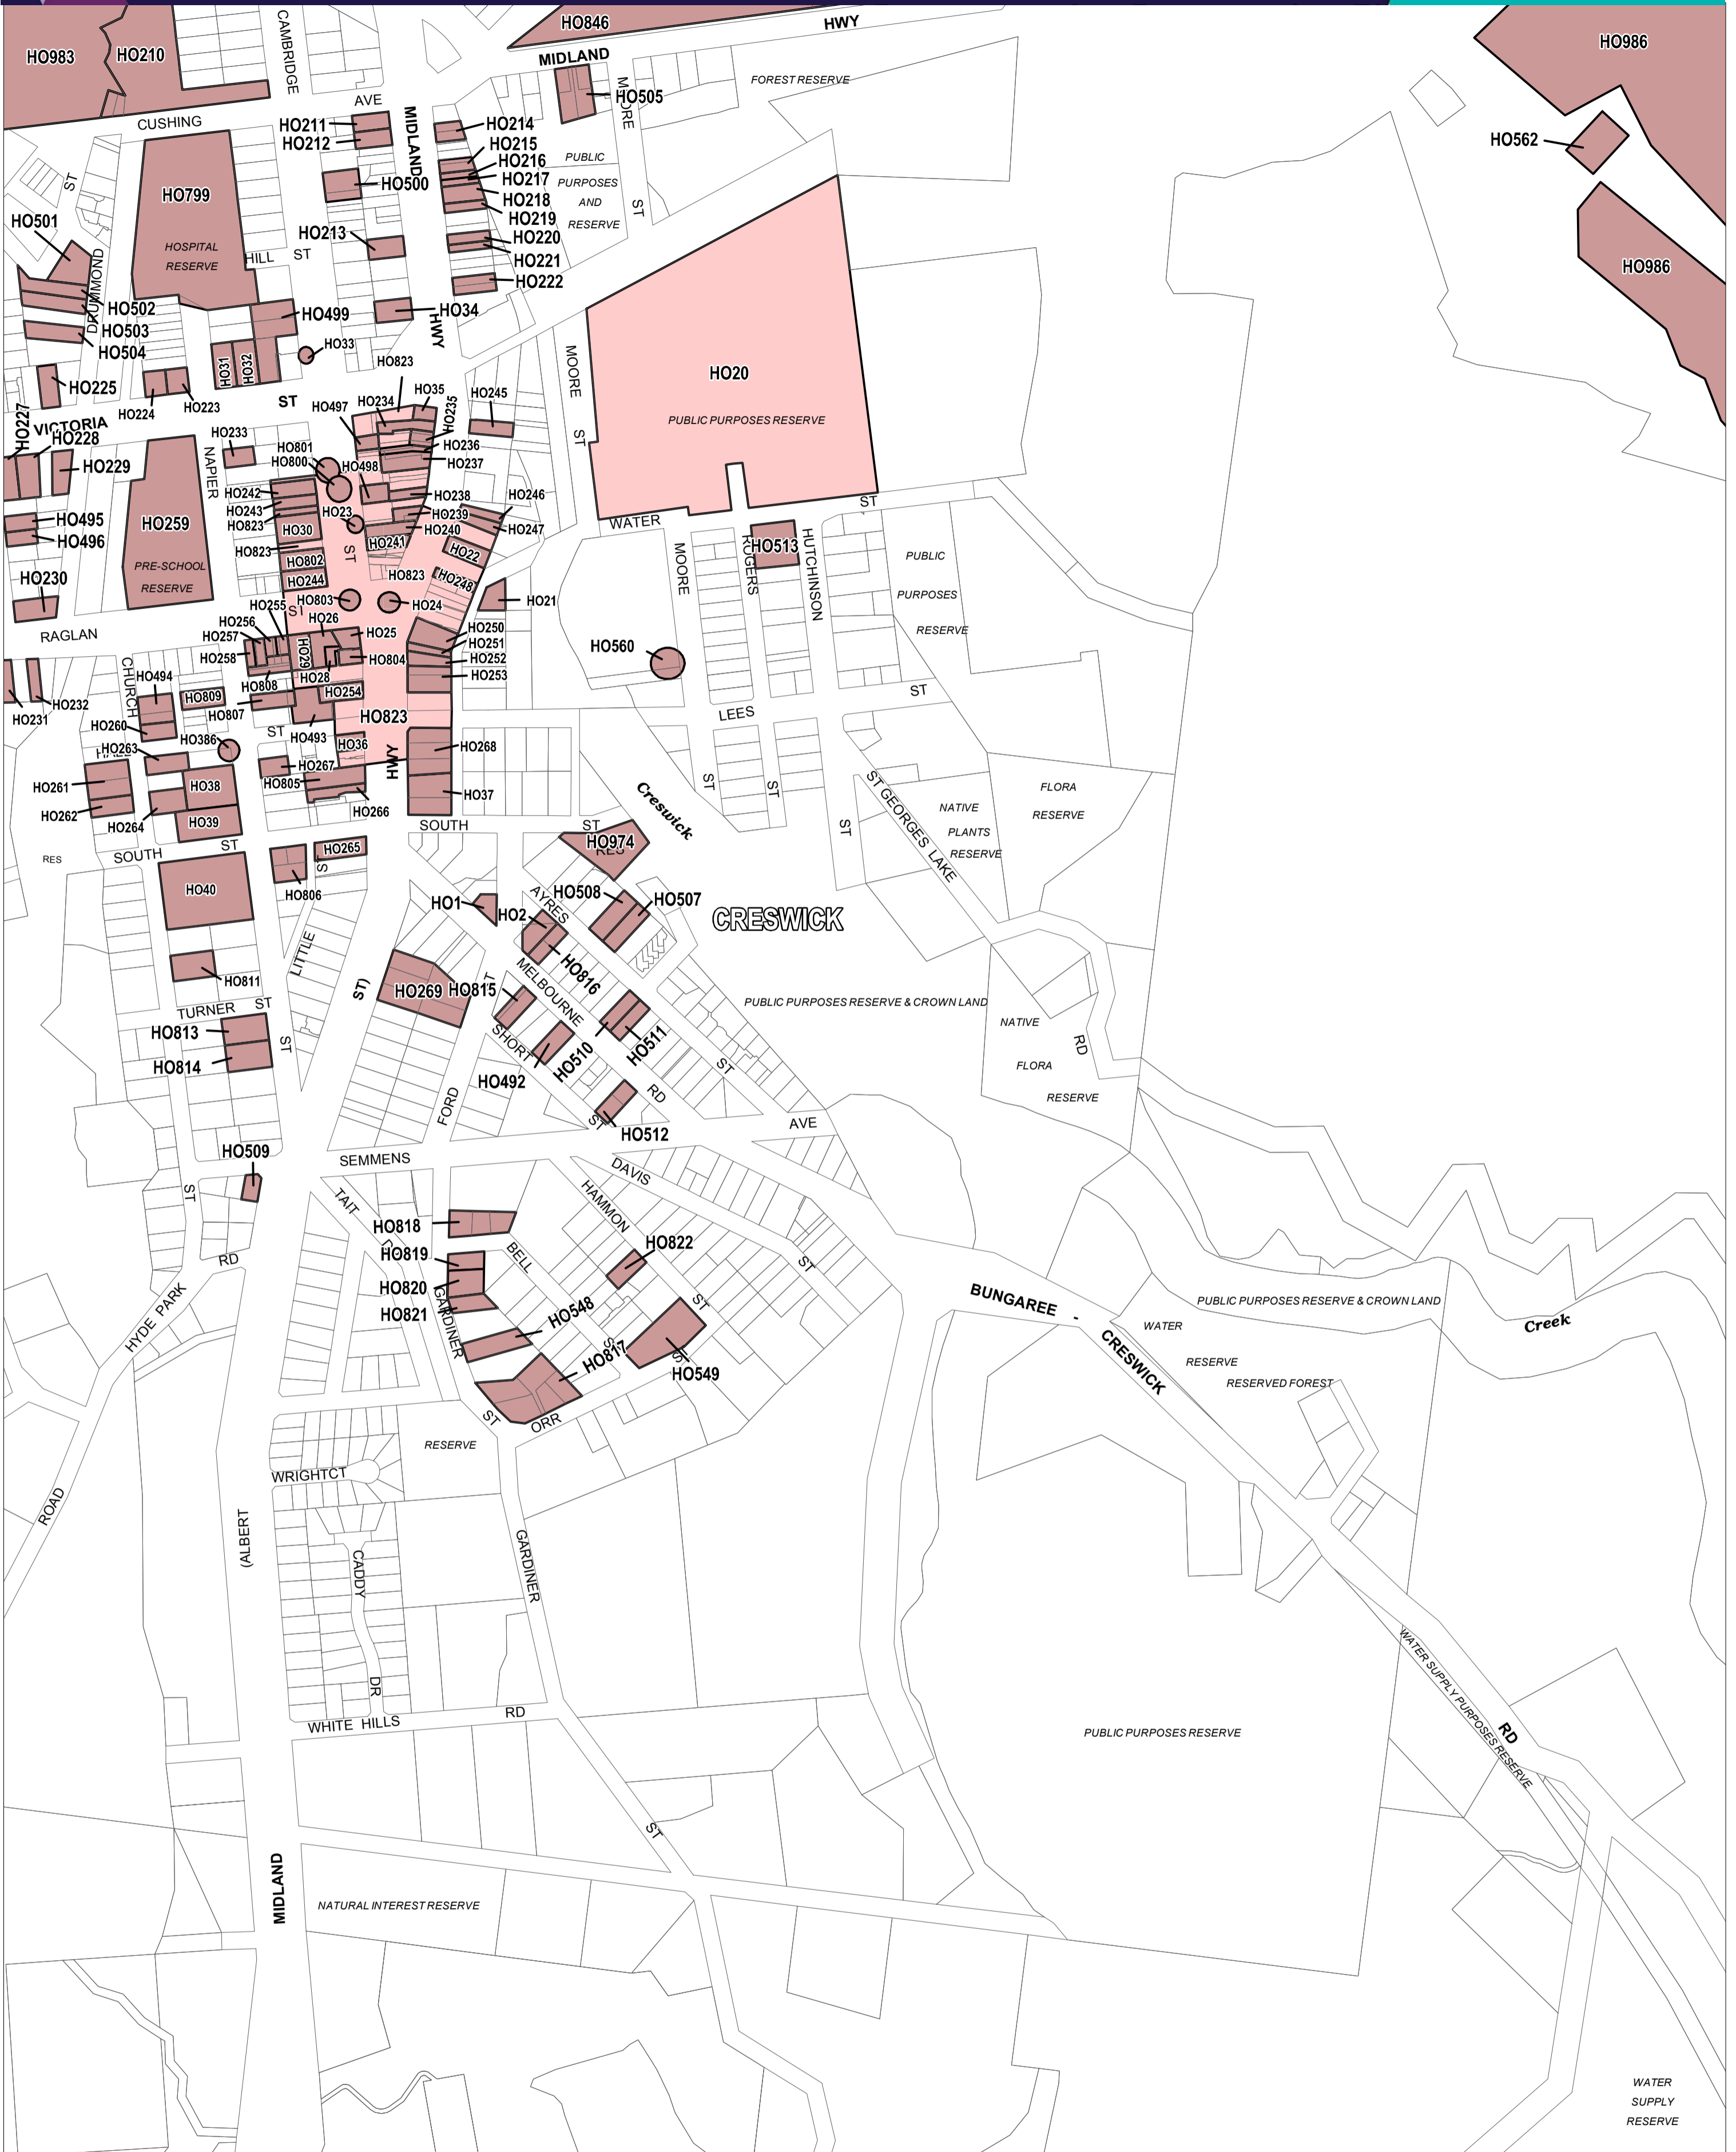

HEPBURN PLANNING SCHEME - LOCAL PROVISION

Overlays
HO Heritage Overlay

Municipal Boundary (if shown)

200 0 200 m

AUSTRALIAN MAP GRID ZONE 55

PREPARED BY: Planning Mapping Services

INDEX TO ADJOINING SCHEME MAPS

1	2	3	4	5	6	7	8
9	10	11	12	13	14	15	16
17	18	19	20	21	22	23	24
25	26	27	28	29	30	31	32
33	34	35	36	37	38	39	40
41	42	43	44	45	46	47	

Printed: 11/8/2017

AMENDMENT C67

VICTORIA
State Government

Environment,
Land, Water
and Planning