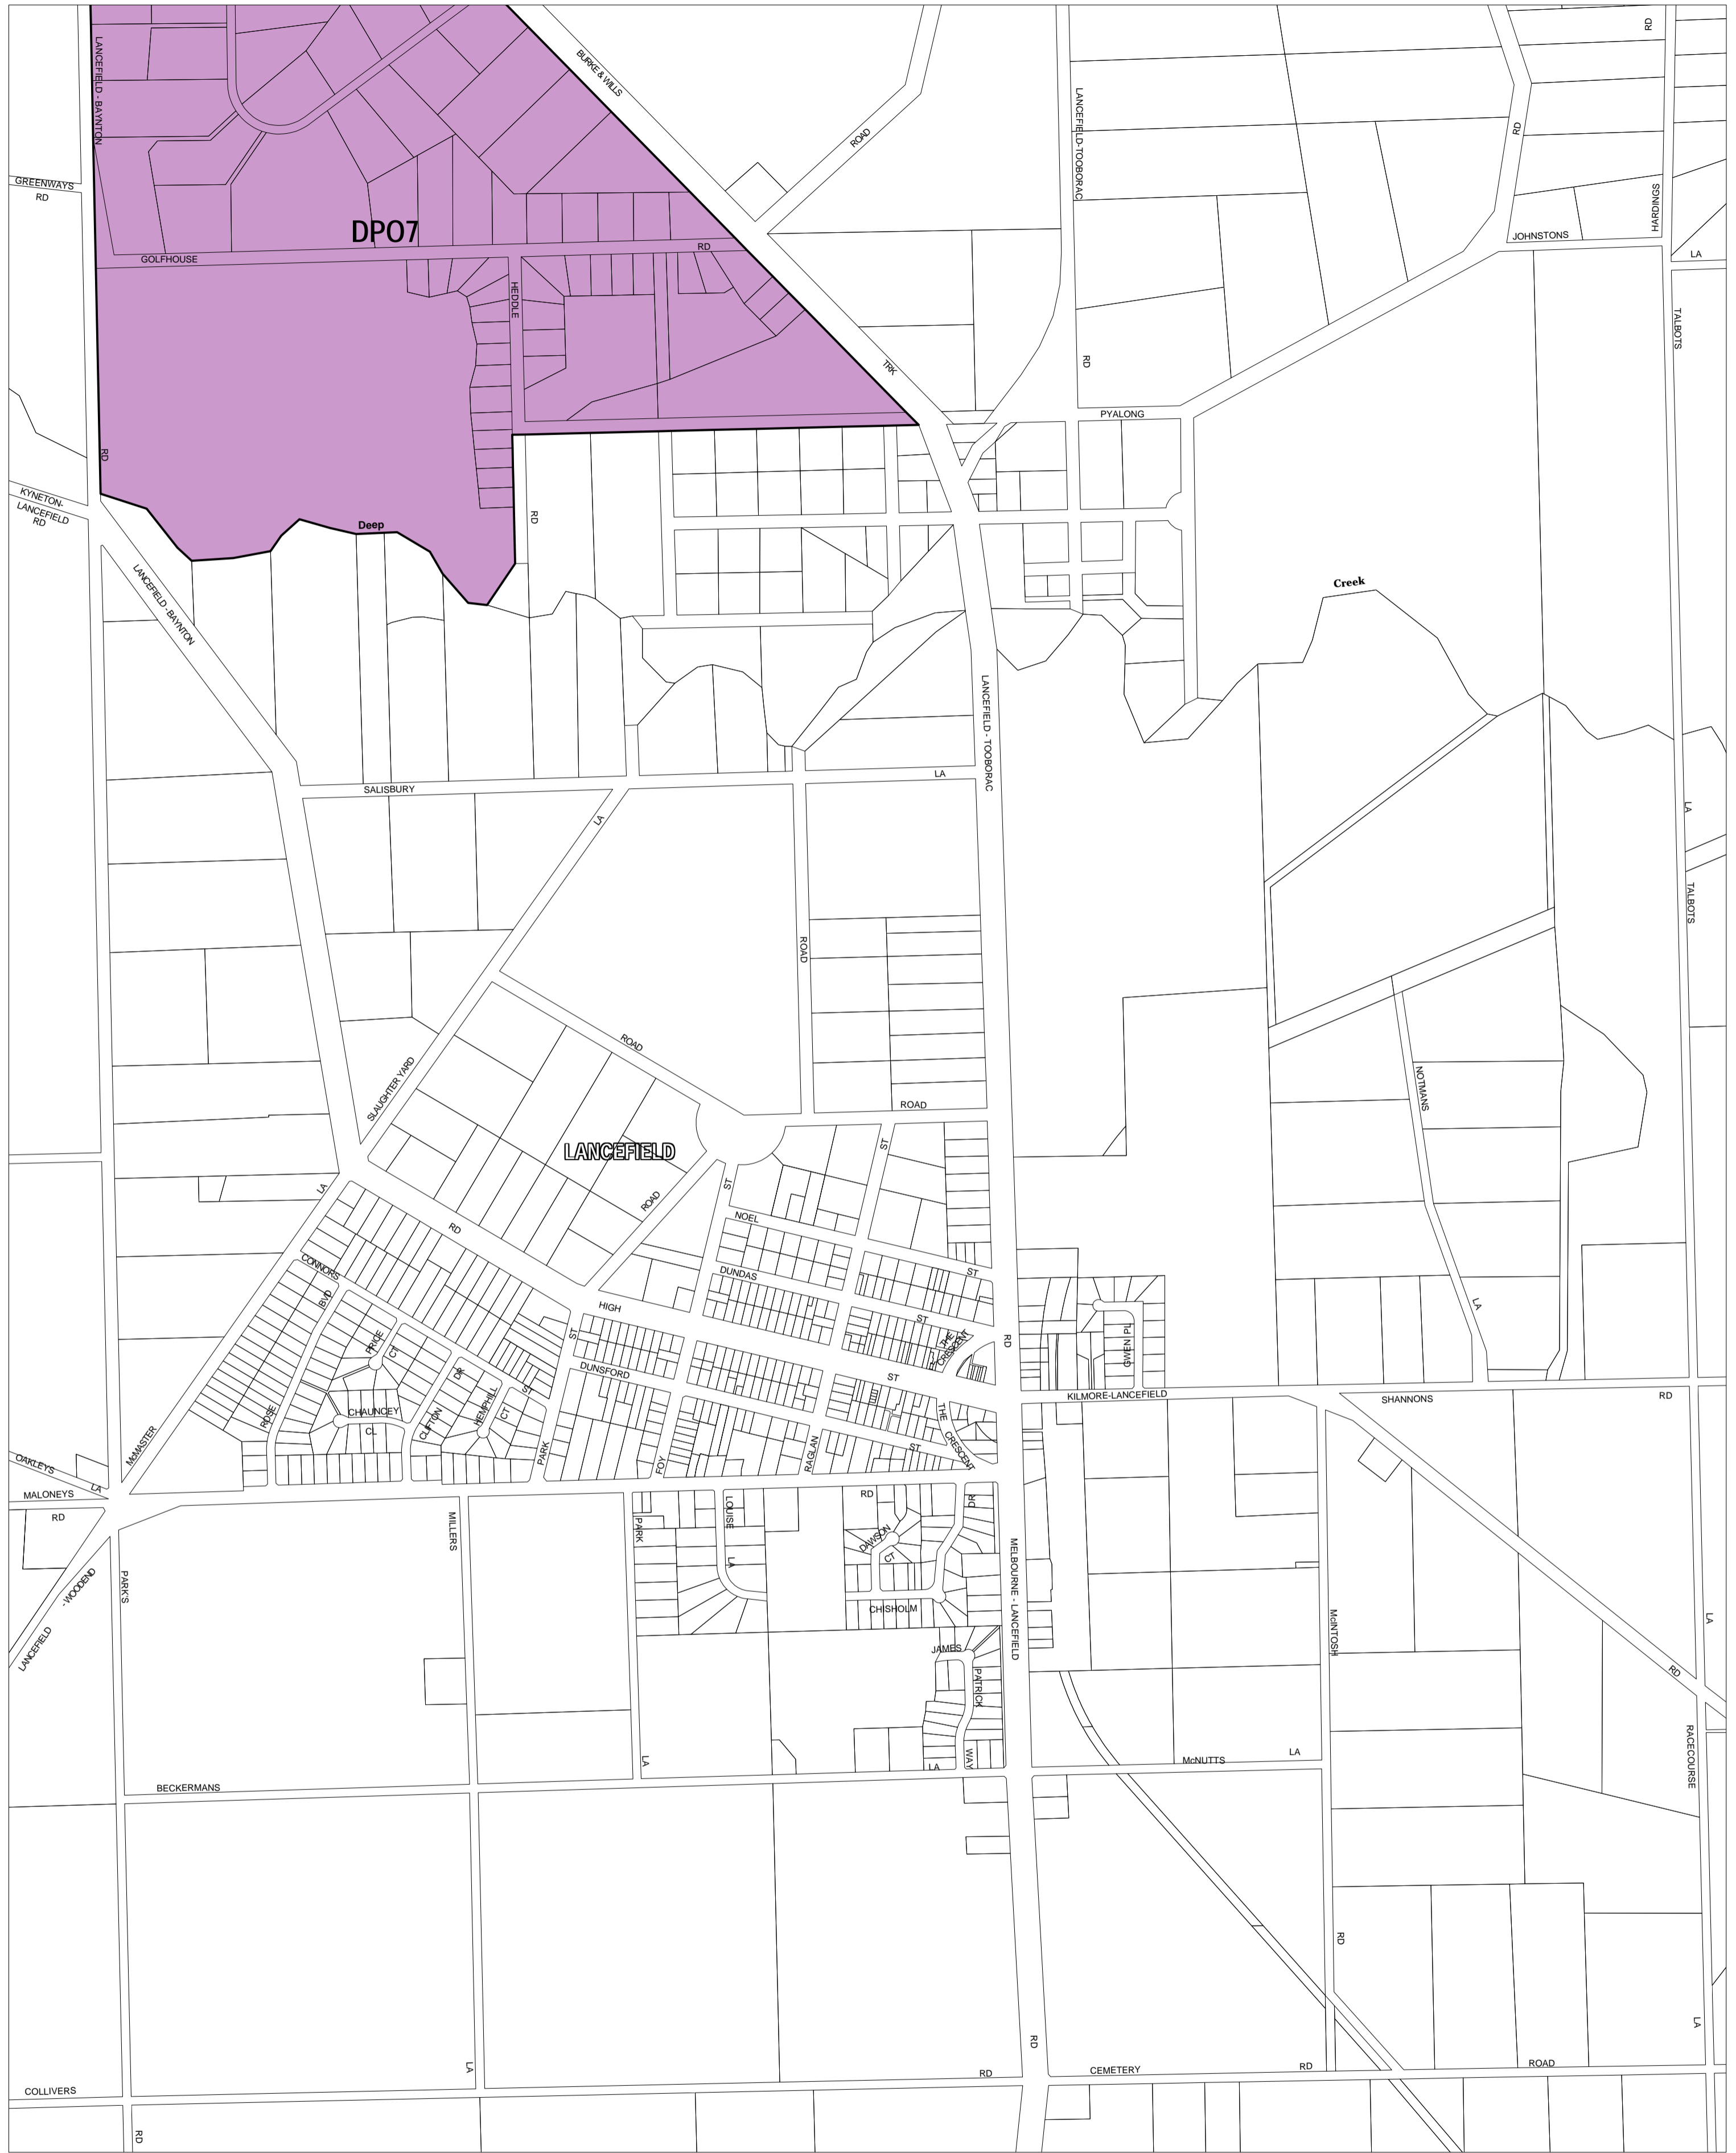

MACEDON RANGES PLANNING SCHEME - LOCAL PROVISION

Overlays

DP07 Development Plan Overlay - Schedule 7

200 0 200 400 600 800 1000 m
AUSTRALIAN MAP GRID ZONE 55

INDEX TO ADJOINING METRIC SERIES MAP

1	2	3
4	5	6
7	8	9
10	11	12
13	14	15
16	17	18
19	20	21
22	23	24
25	26	27
28	29	30
31	32	33
34	35	36
37	38	39
40	41	42
43	44	45

Printed: 8/10/2007