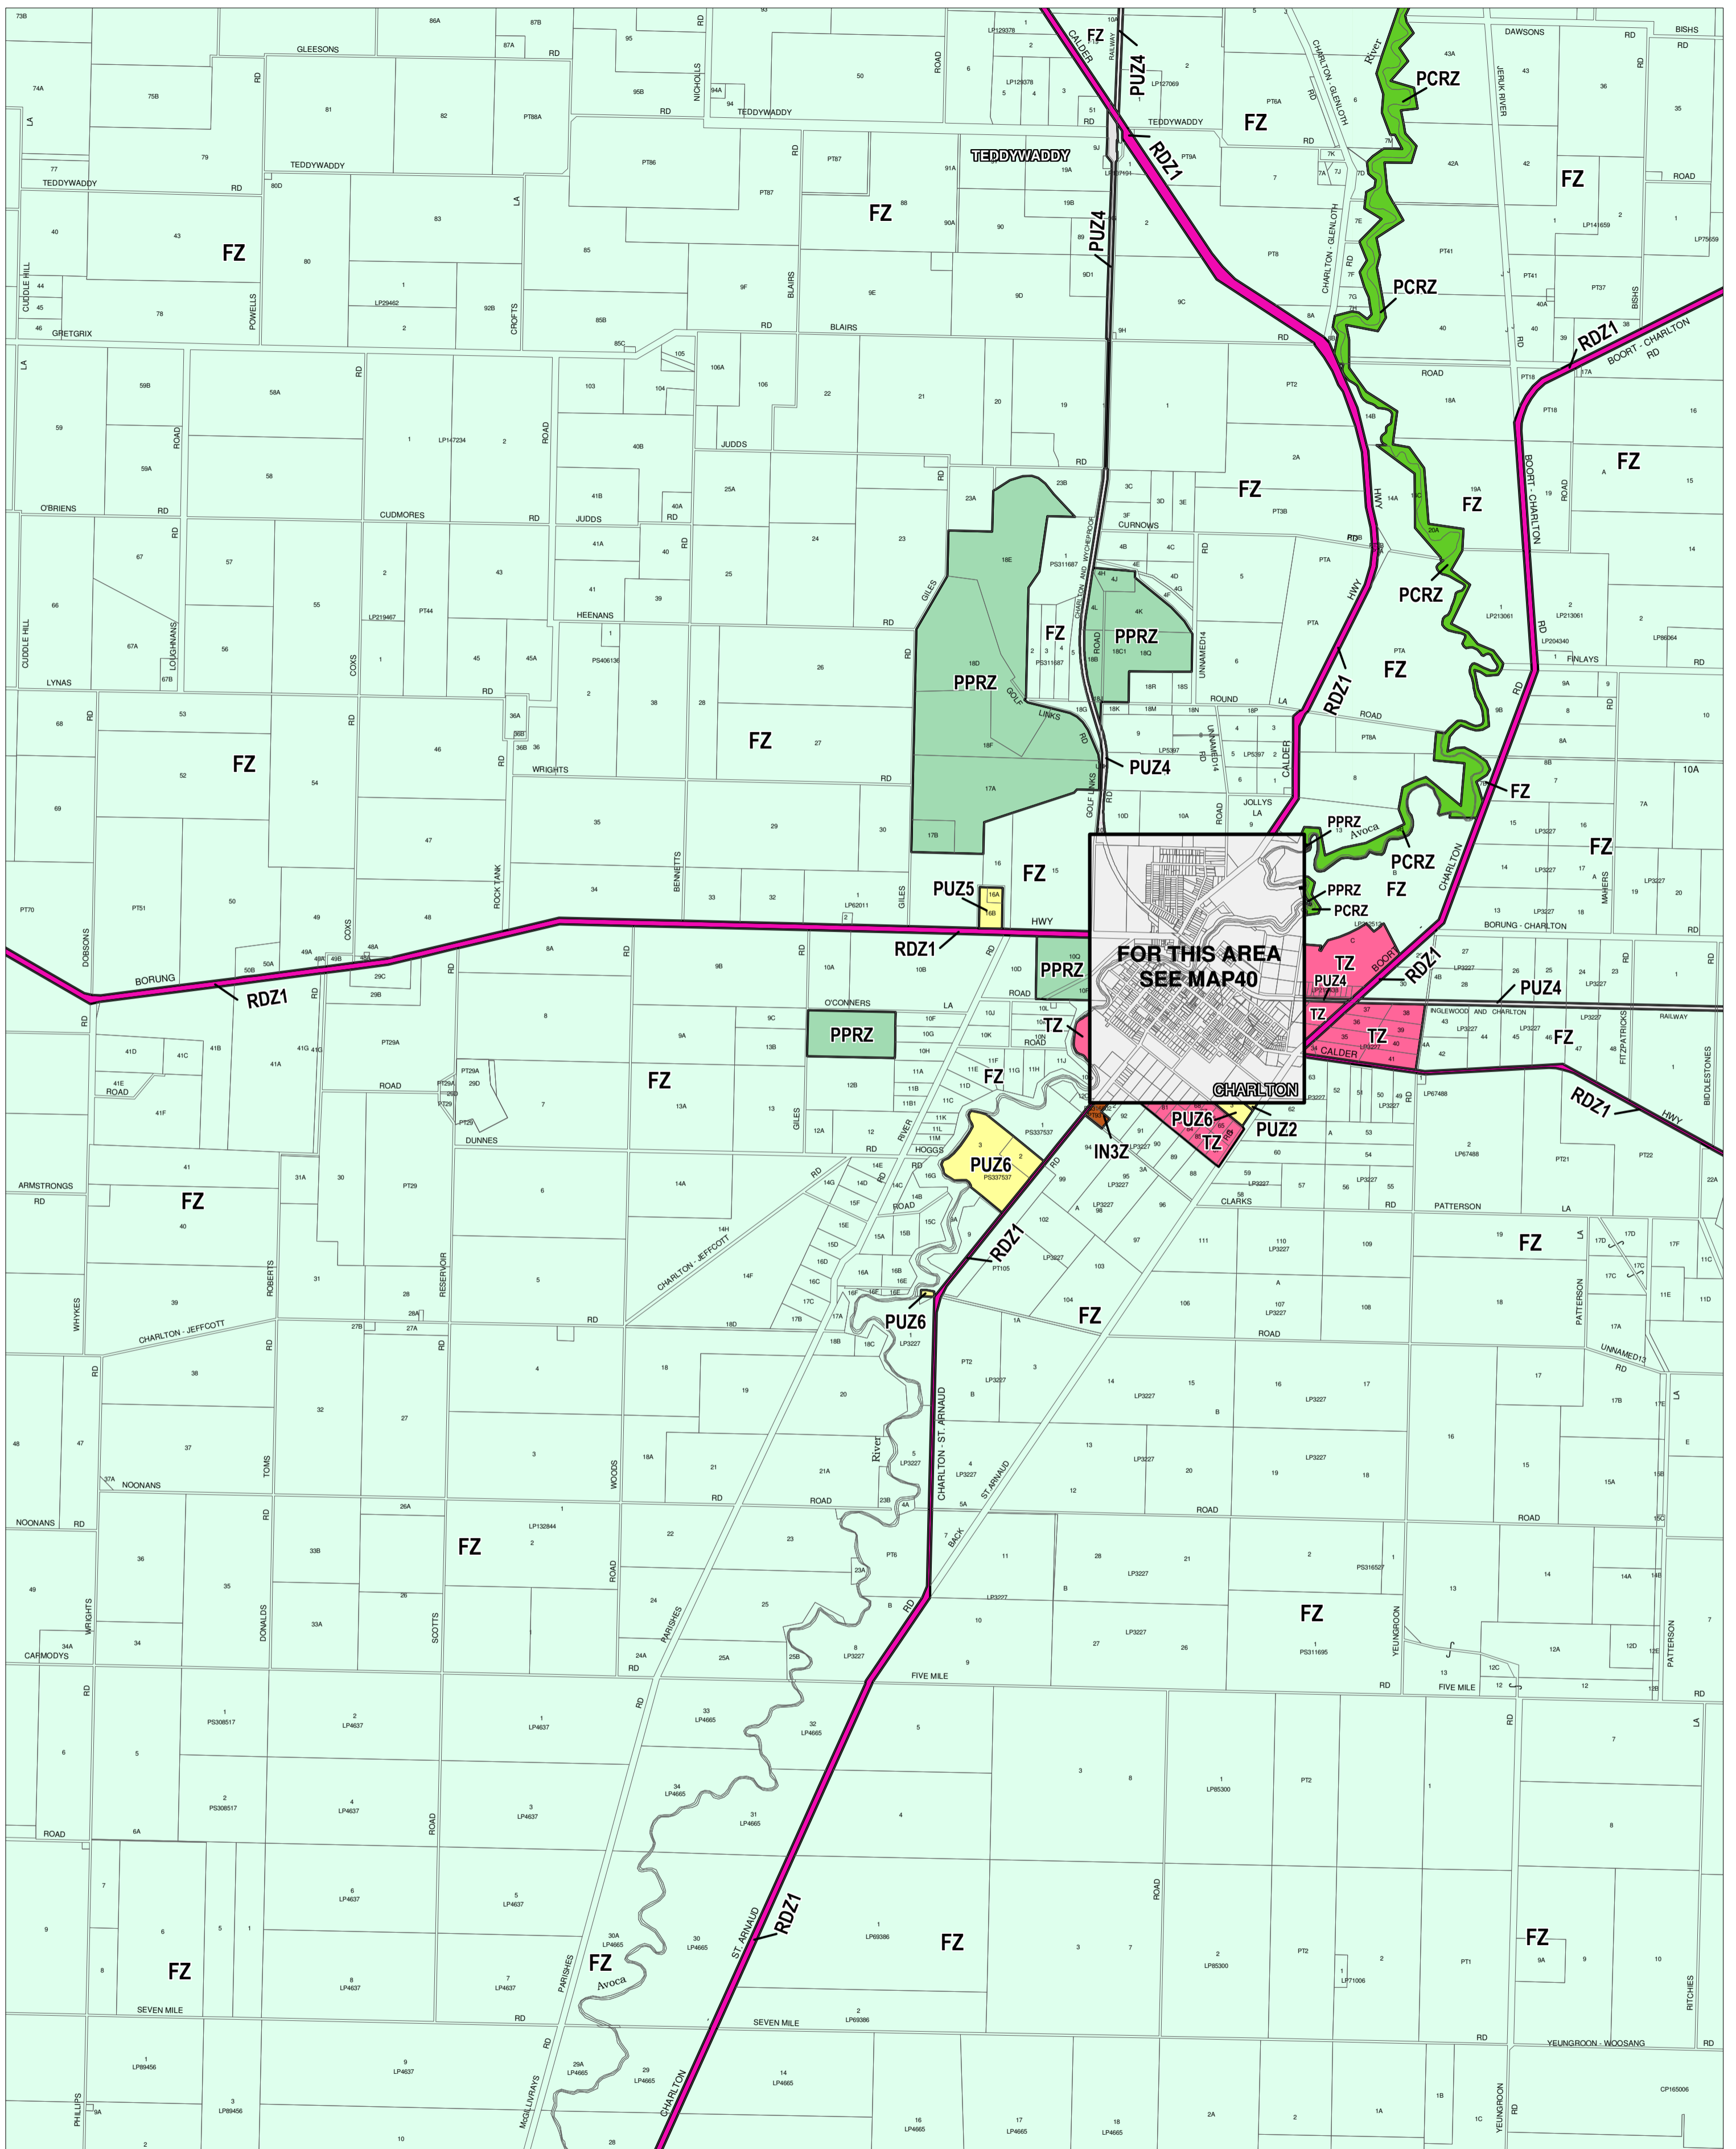

BULOKE PLANNING SCHEME - LOCAL PROVISION

Industrial IN3Z Industrial 3 Zone	Road Zone - Category 1 RDZ1
Public Land PCRZ Public Conservation And Resource Zone	Residential TZ Township Zone
PPRZ Public Park And Recreation Zone	Rural FZ Farming Zone
PUZ5 Public Use Zone - Cemetery/crematorium	
PUZ2 Public Use Zone - Education	
PUZ6 Public Use Zone - Local Government	
PUZ4 Public Use Zone - Transport	

INDEX TO ADJOINING METRIC SERIES MAP

1	2	3
4	5	7
8	9	12
13	14	15
16	18	19
20	22	24
26	28	30
31	32	34
35	36	38
41	42	43
44	45	47

Printed: 7/5/2015

AMENDMENT C18