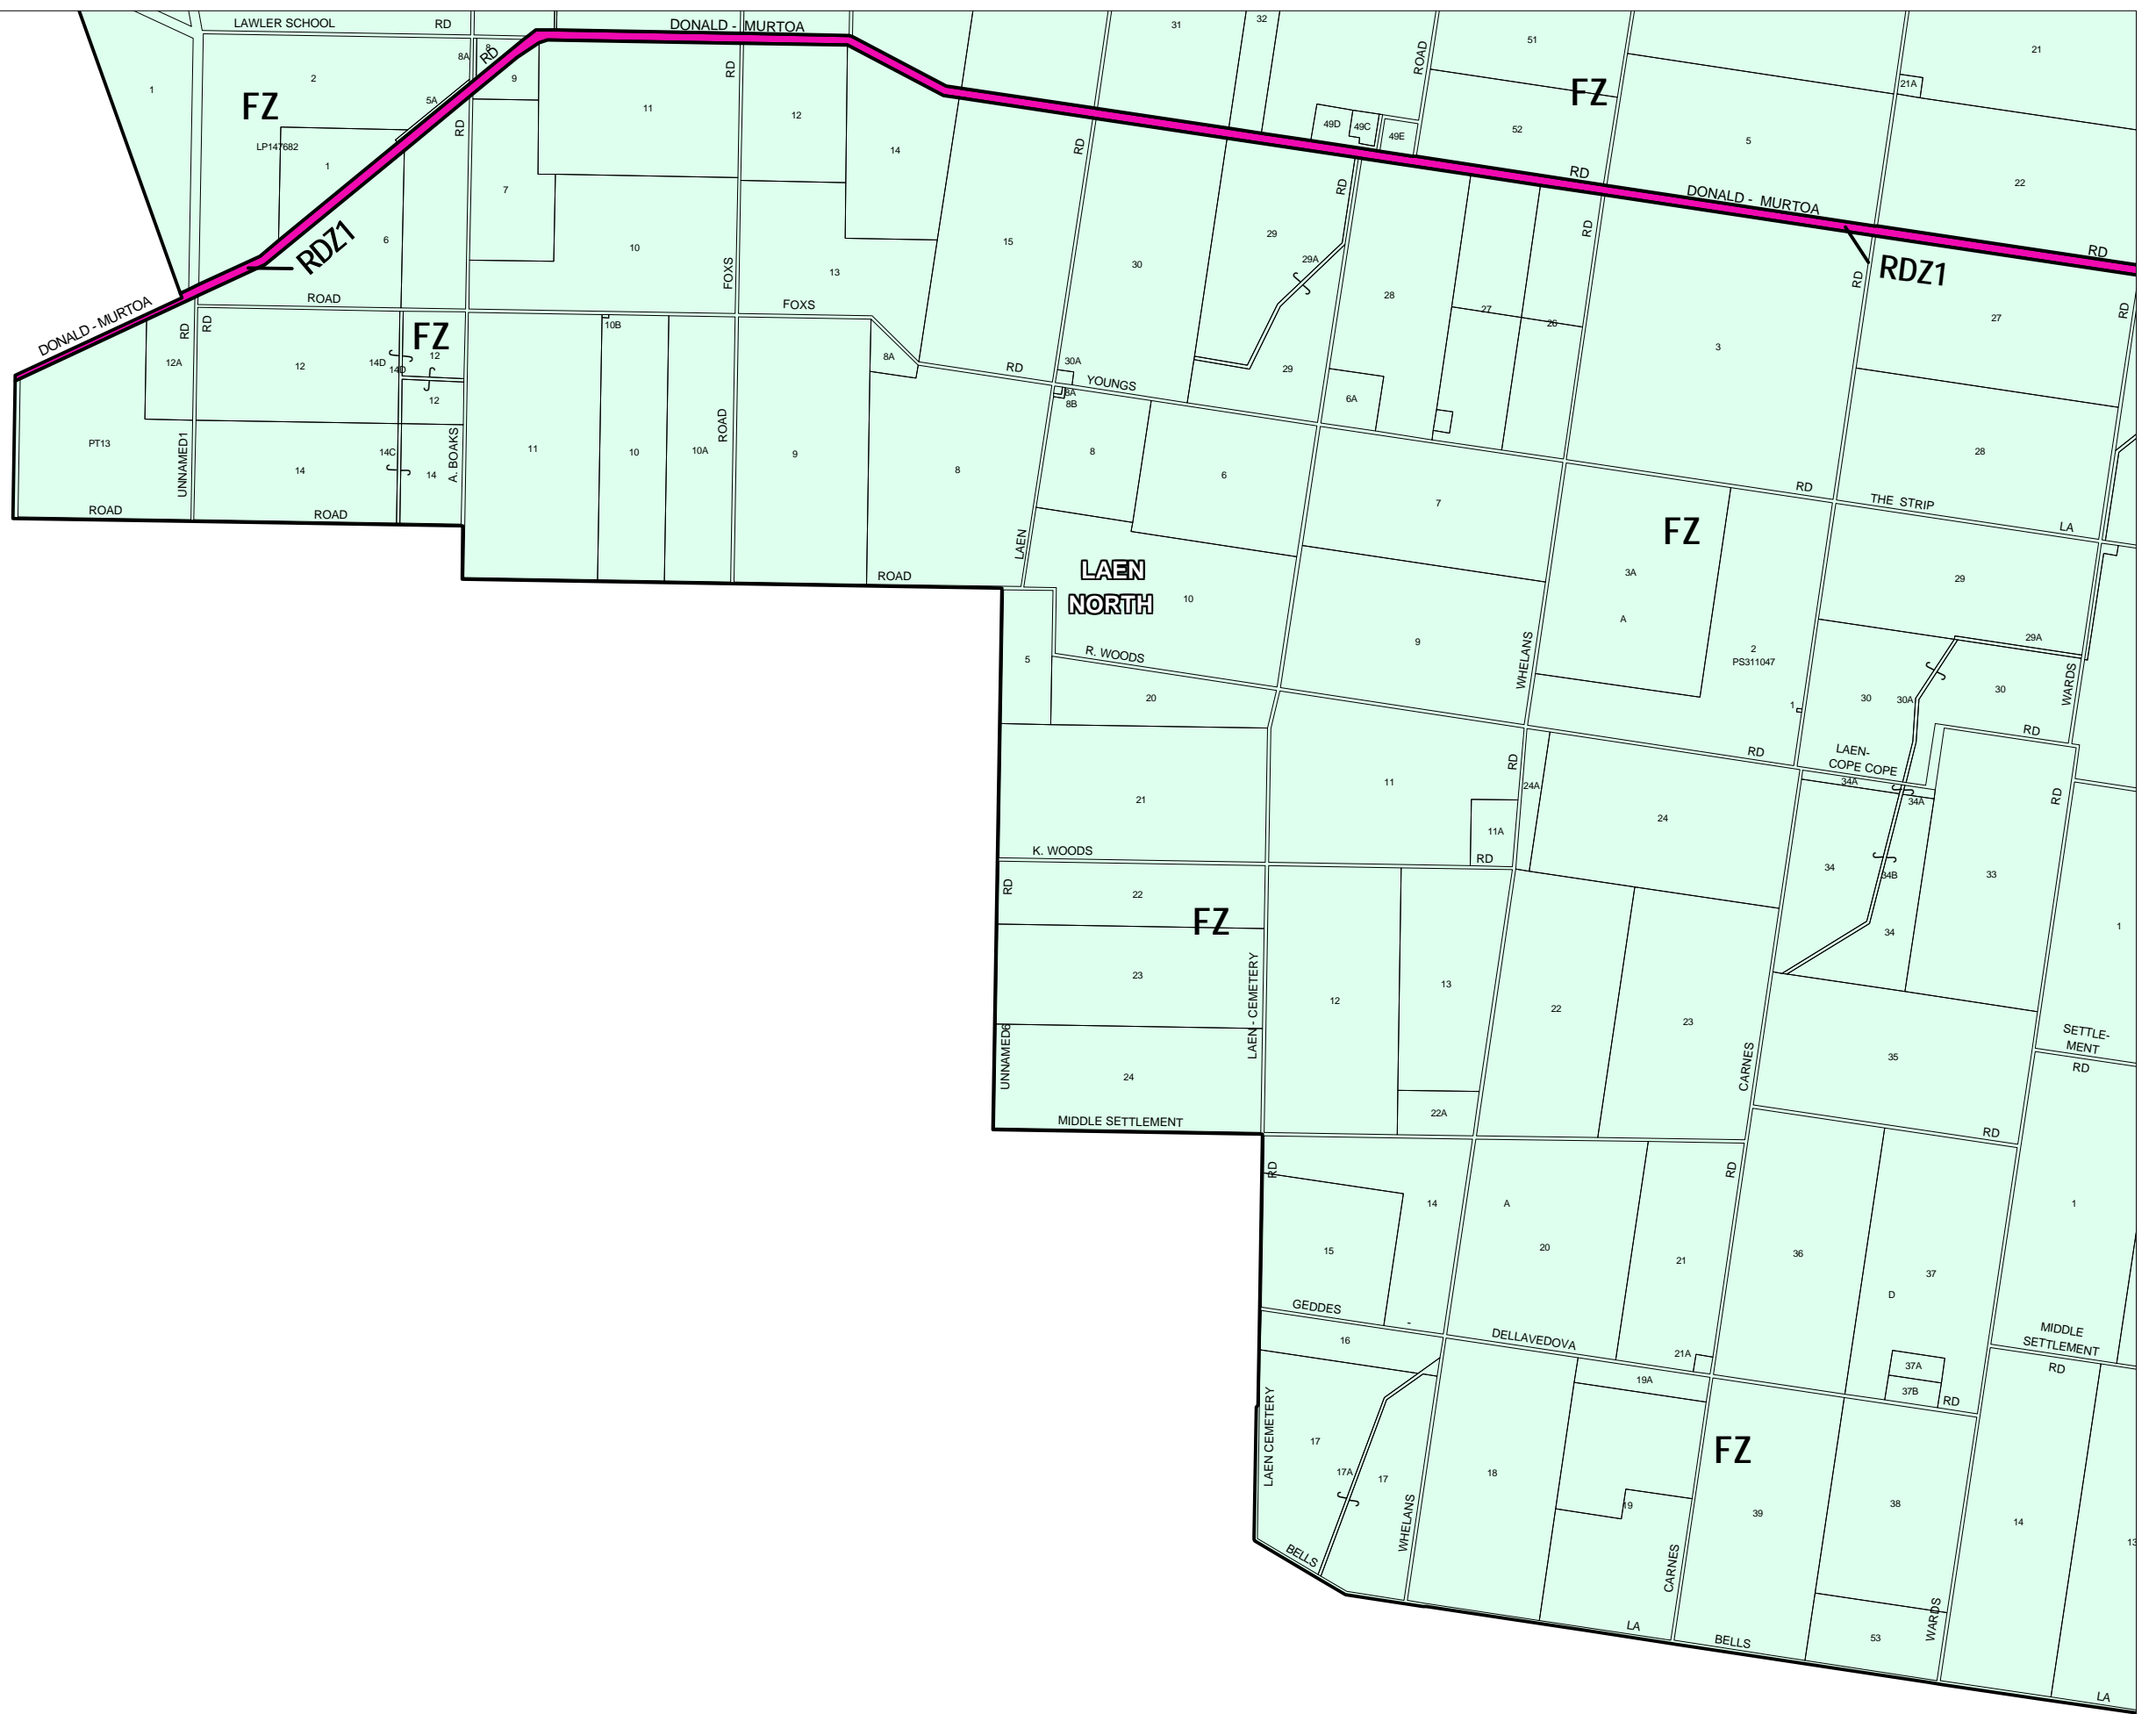

BULOKE PLANNING SCHEME - LOCAL PROVISION

Public Land

Road Zone Category 1

Rural

Farming Zone

AUSTRALIAN MAP GRID ZONE 54

THIS MAP INCORPORATES APPROVED ZONES AS AT: 09/12/05 AMENDMENT C11

Printed: 8/5/2006

INDEX TO ADJOINING METRIC SERIES MAP