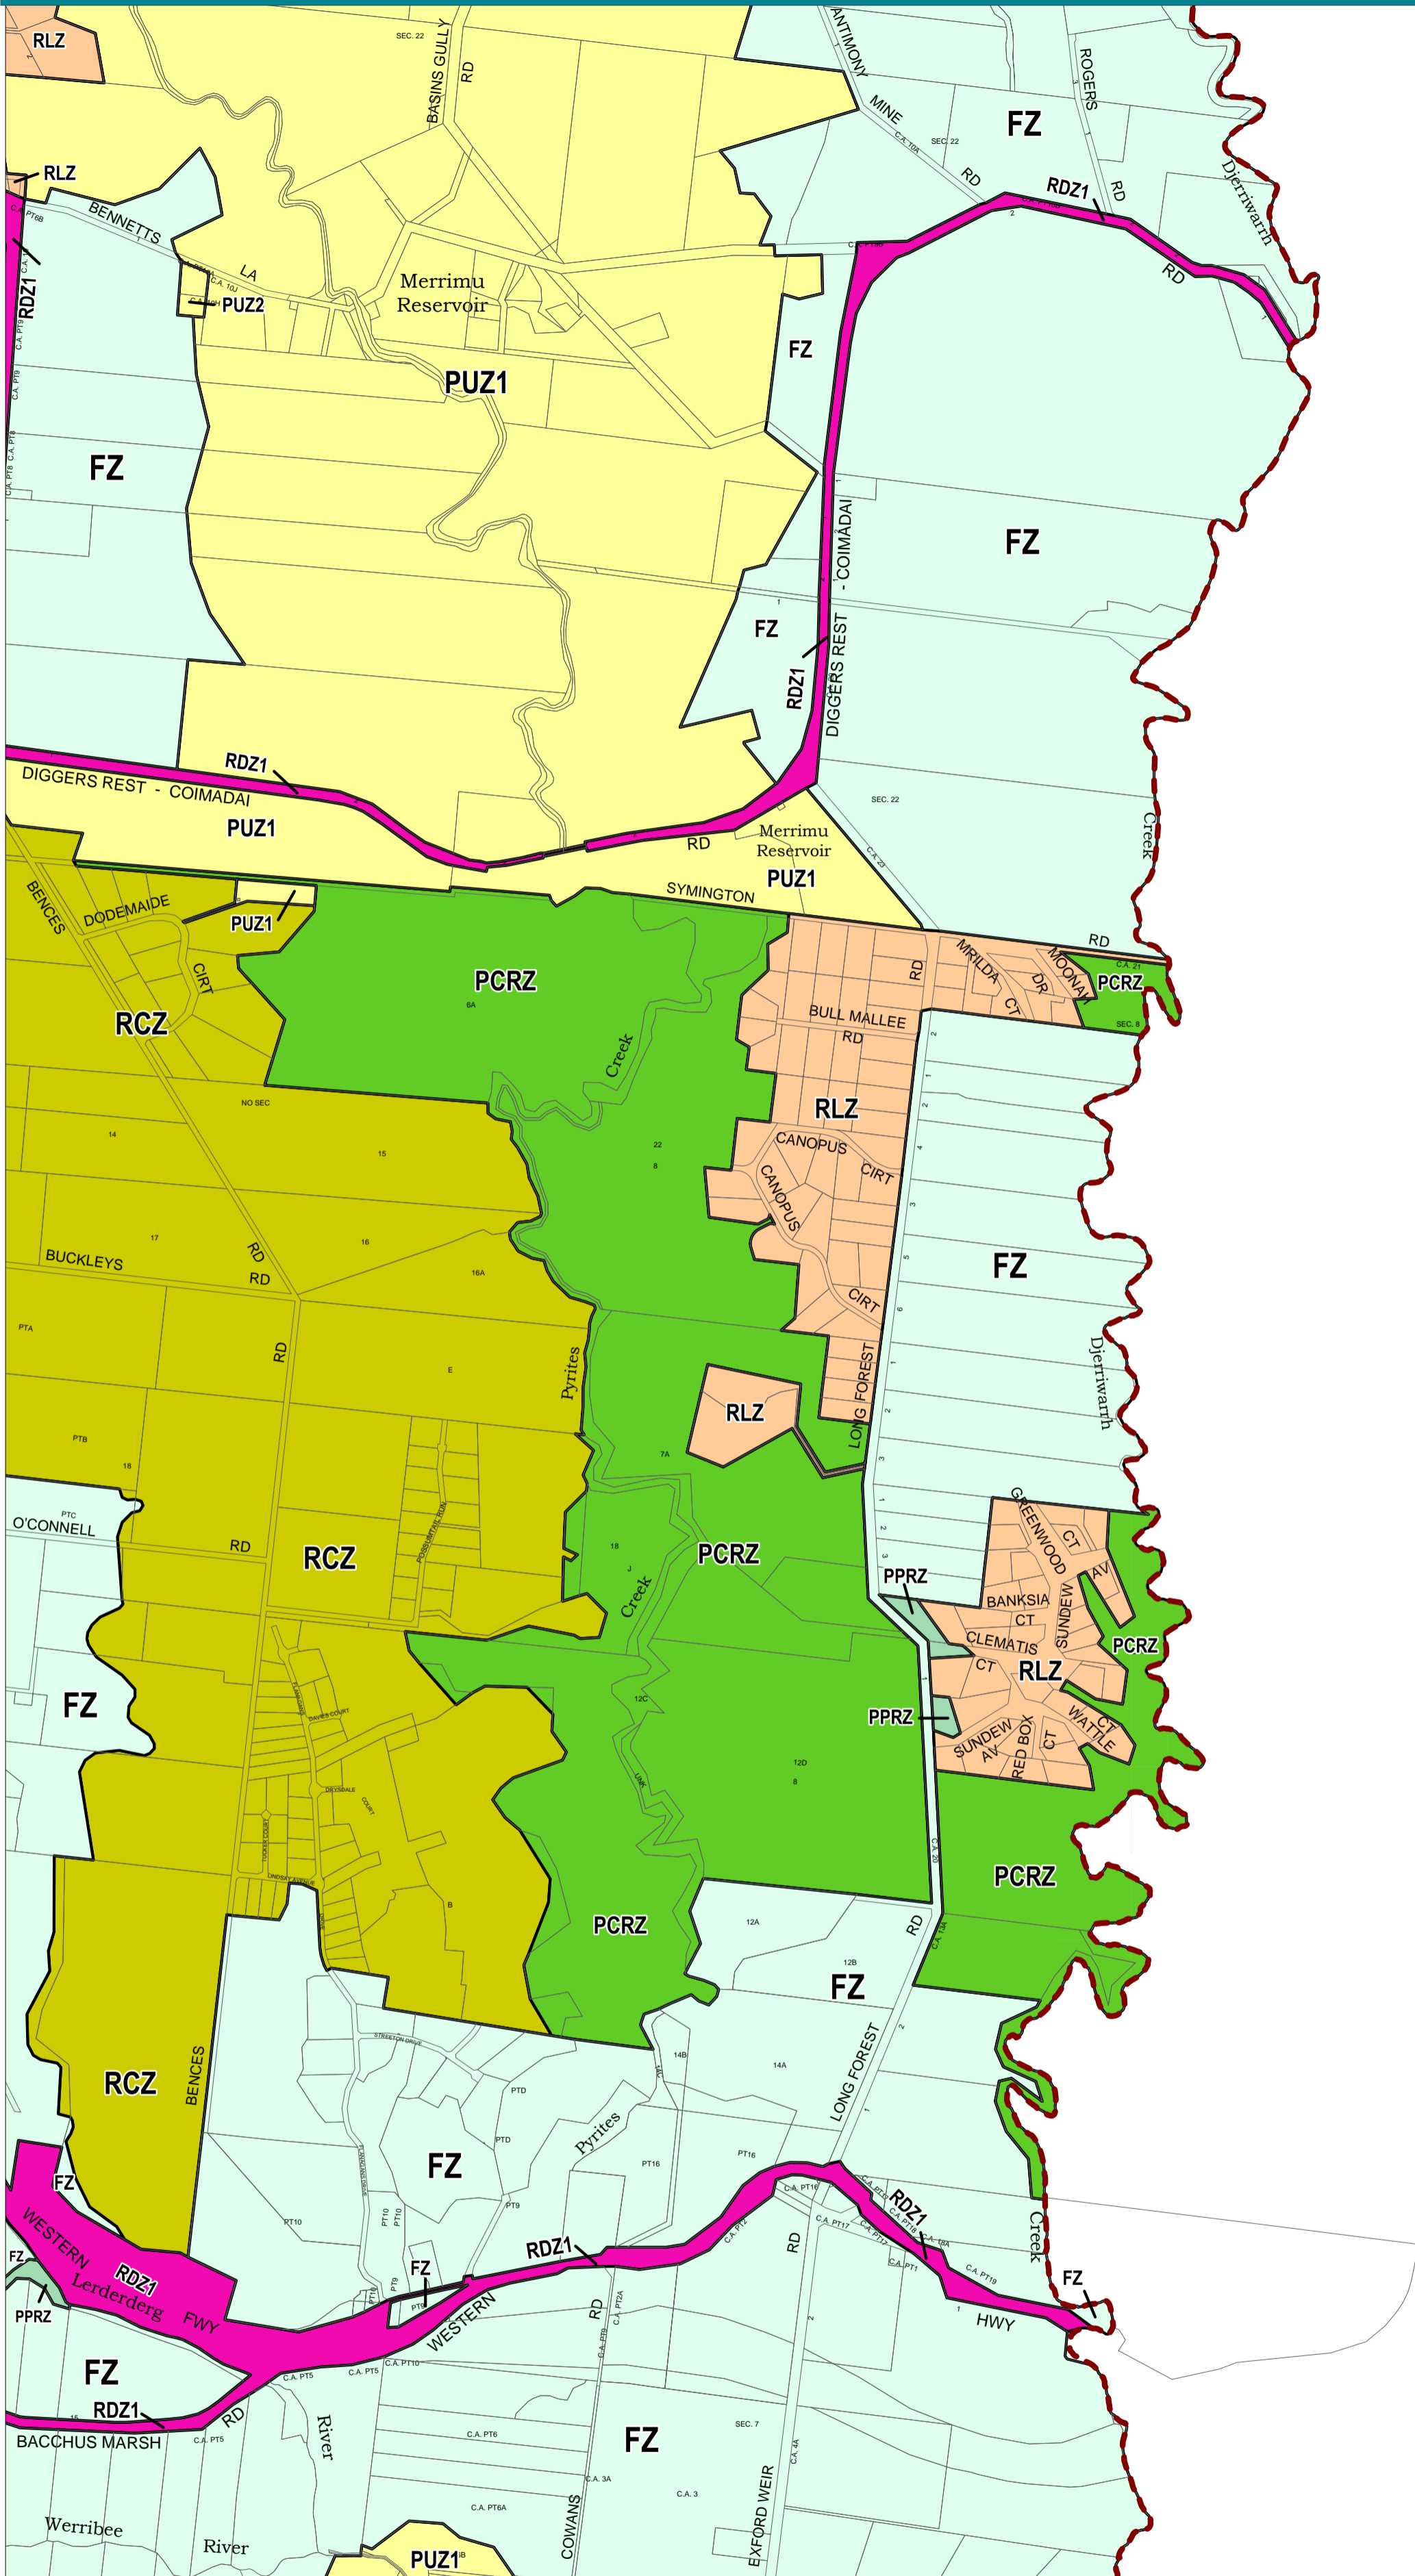

MOORABOOL PLANNING SCHEME - LOCAL PROVISION

Melton
Shire

Melton
Shire

- **Public Land**
- Public Conservation And Resource Zone
- Public Park And Recreation Zone
- Public Use Zone - Education
- Public Use Zone - Service And Utility
- Road Zone - Category 1
- **Rural**
- Farming Zone
- Rural Conservation Zone
- Rural Living Zone

AUSTRALIAN MAP GRID ZONE 55

PREPARED BY: Planning Mapping Services

Environment,
Land, Water
and Planning

Printed: 8/7/2016

AMENDMENT C70