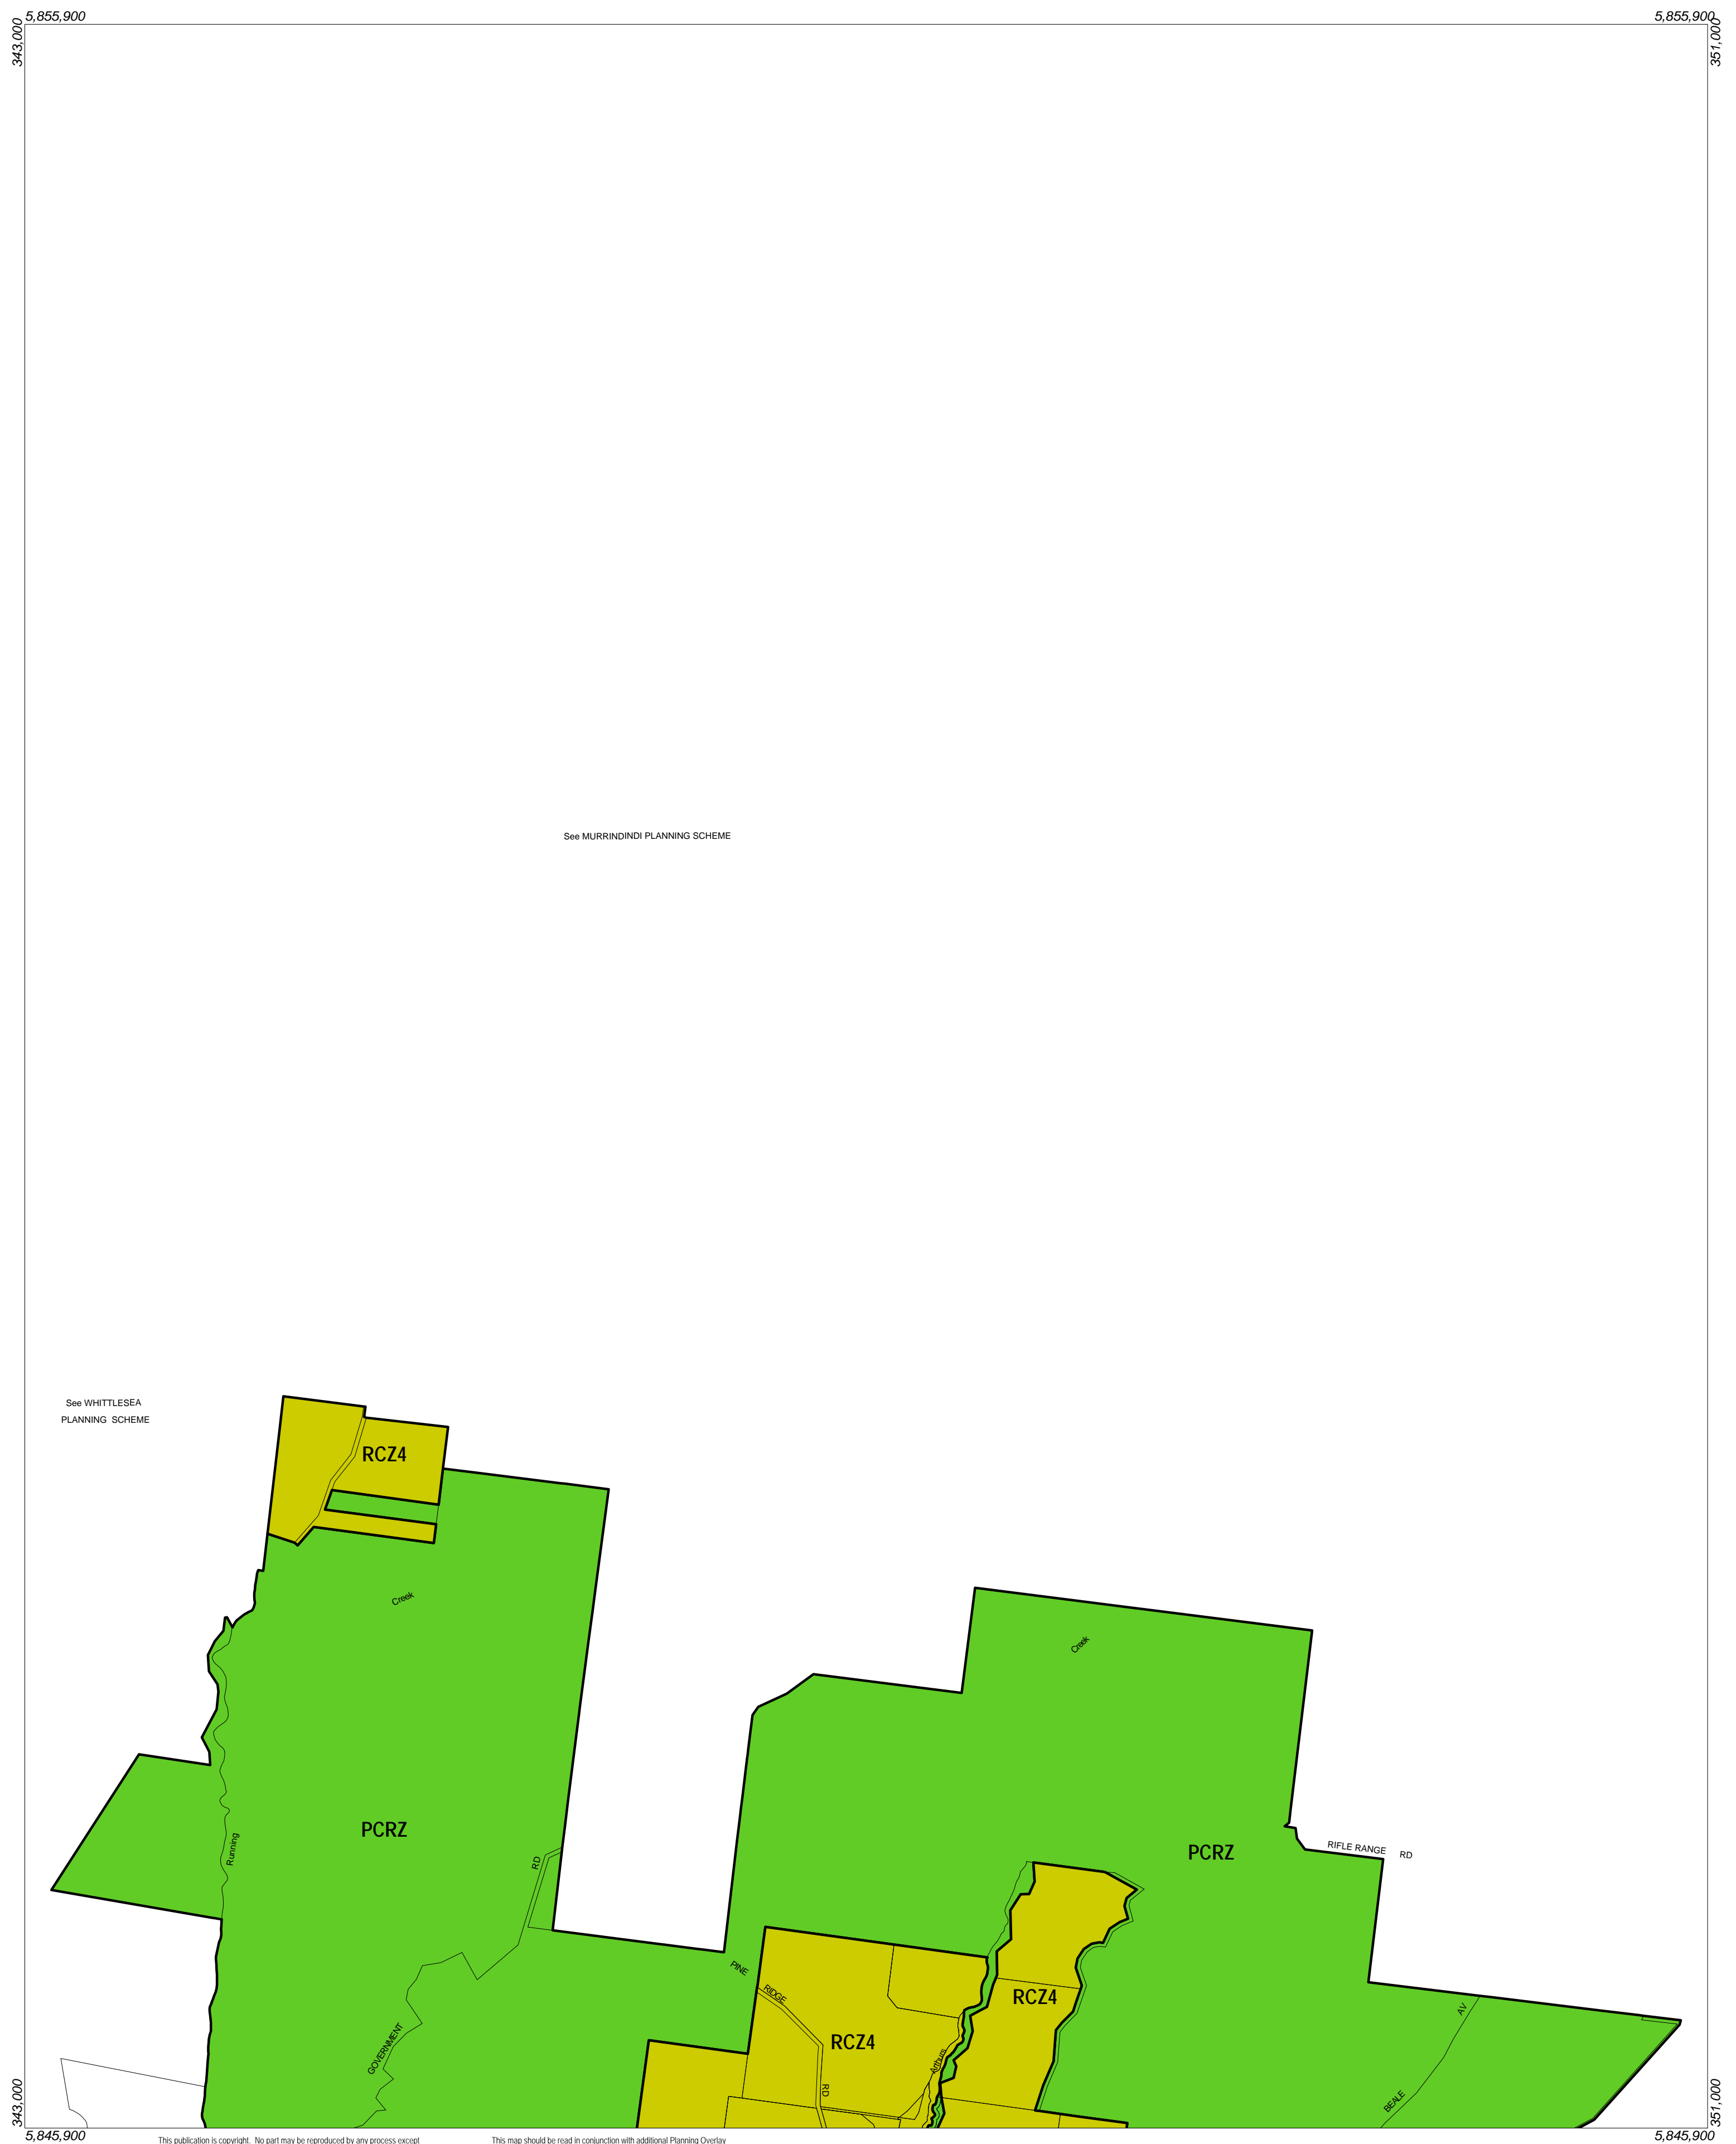

# NILLUMBIK PLANNING SCHEME - LOCAL PROVISION

See MURRINDINDI PLANNING SCHEME

See WHITTLESEA PLANNING SCHEME

**Public Land**  
 PCRZ Public Conservation And Resource Zone

**Rural**  
 RCZ4 Rural Conservation Zone - Schedule 4

**ALL LAND ON THIS MAP IS OUTSIDE THE URBAN GROWTH BOUNDARY**

Amendment VC23  
 Printed: 26/4/2004