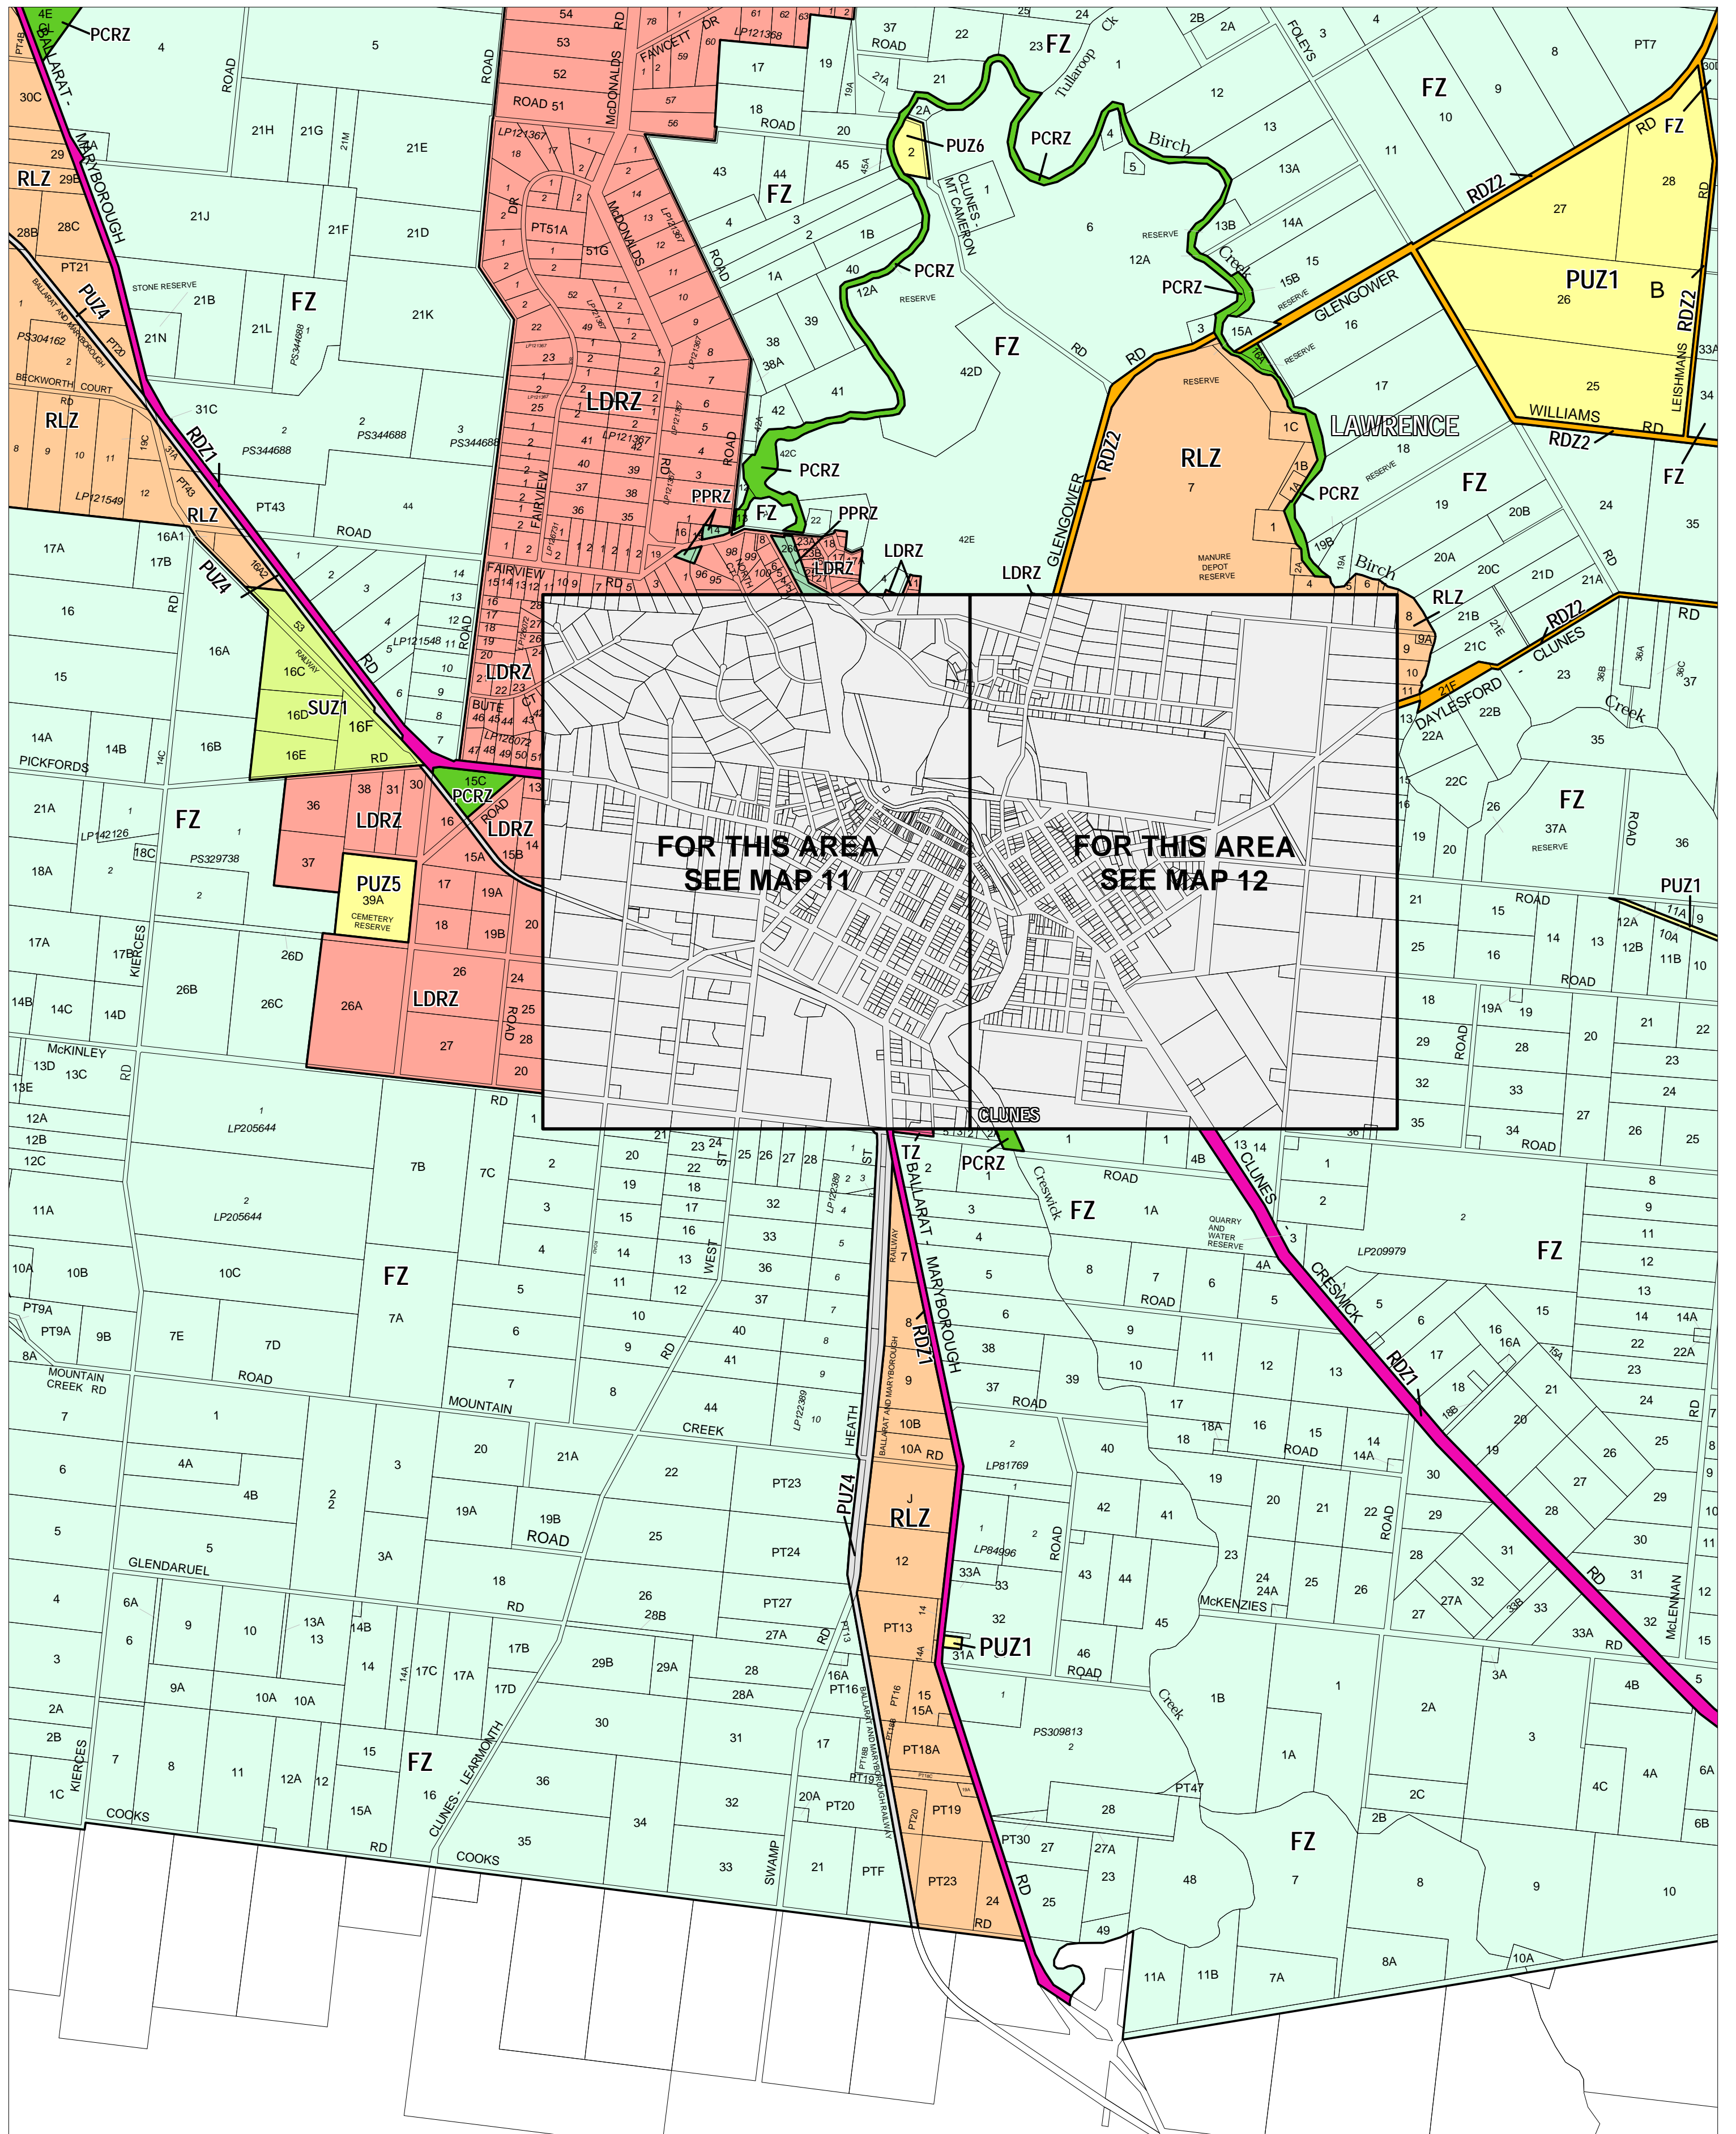

HEPBURN PLANNING SCHEME - LOCAL PROVISION

FOR THIS AREA
SEE MAP 11

FOR THIS AREA
SEE MAP 12

Public Land	Road Zone - Category 2
Public Conservation And Resource Zone	RDZ2
Public Park And Recreation Zone	RDZ1
Public Use Zone - Cemetery/crematorium	
Public Use Zone - Local Government	
Public Use Zone - Service And Utility	
Public Use Zone - Transport	
Road Zone - Category 1	

Residential	Rural	Special Purpose
Low Density Residential Zone	FZ Farming Zone	SUZ1 Special Use Zone - Schedule 1
Township Zone	RLZ Rural Living Zone	

AUSTRALIAN MAP GRID ZONE 55

Printed: 8/9/2008

AMENDMENT C42

ZONES

MAP No 10