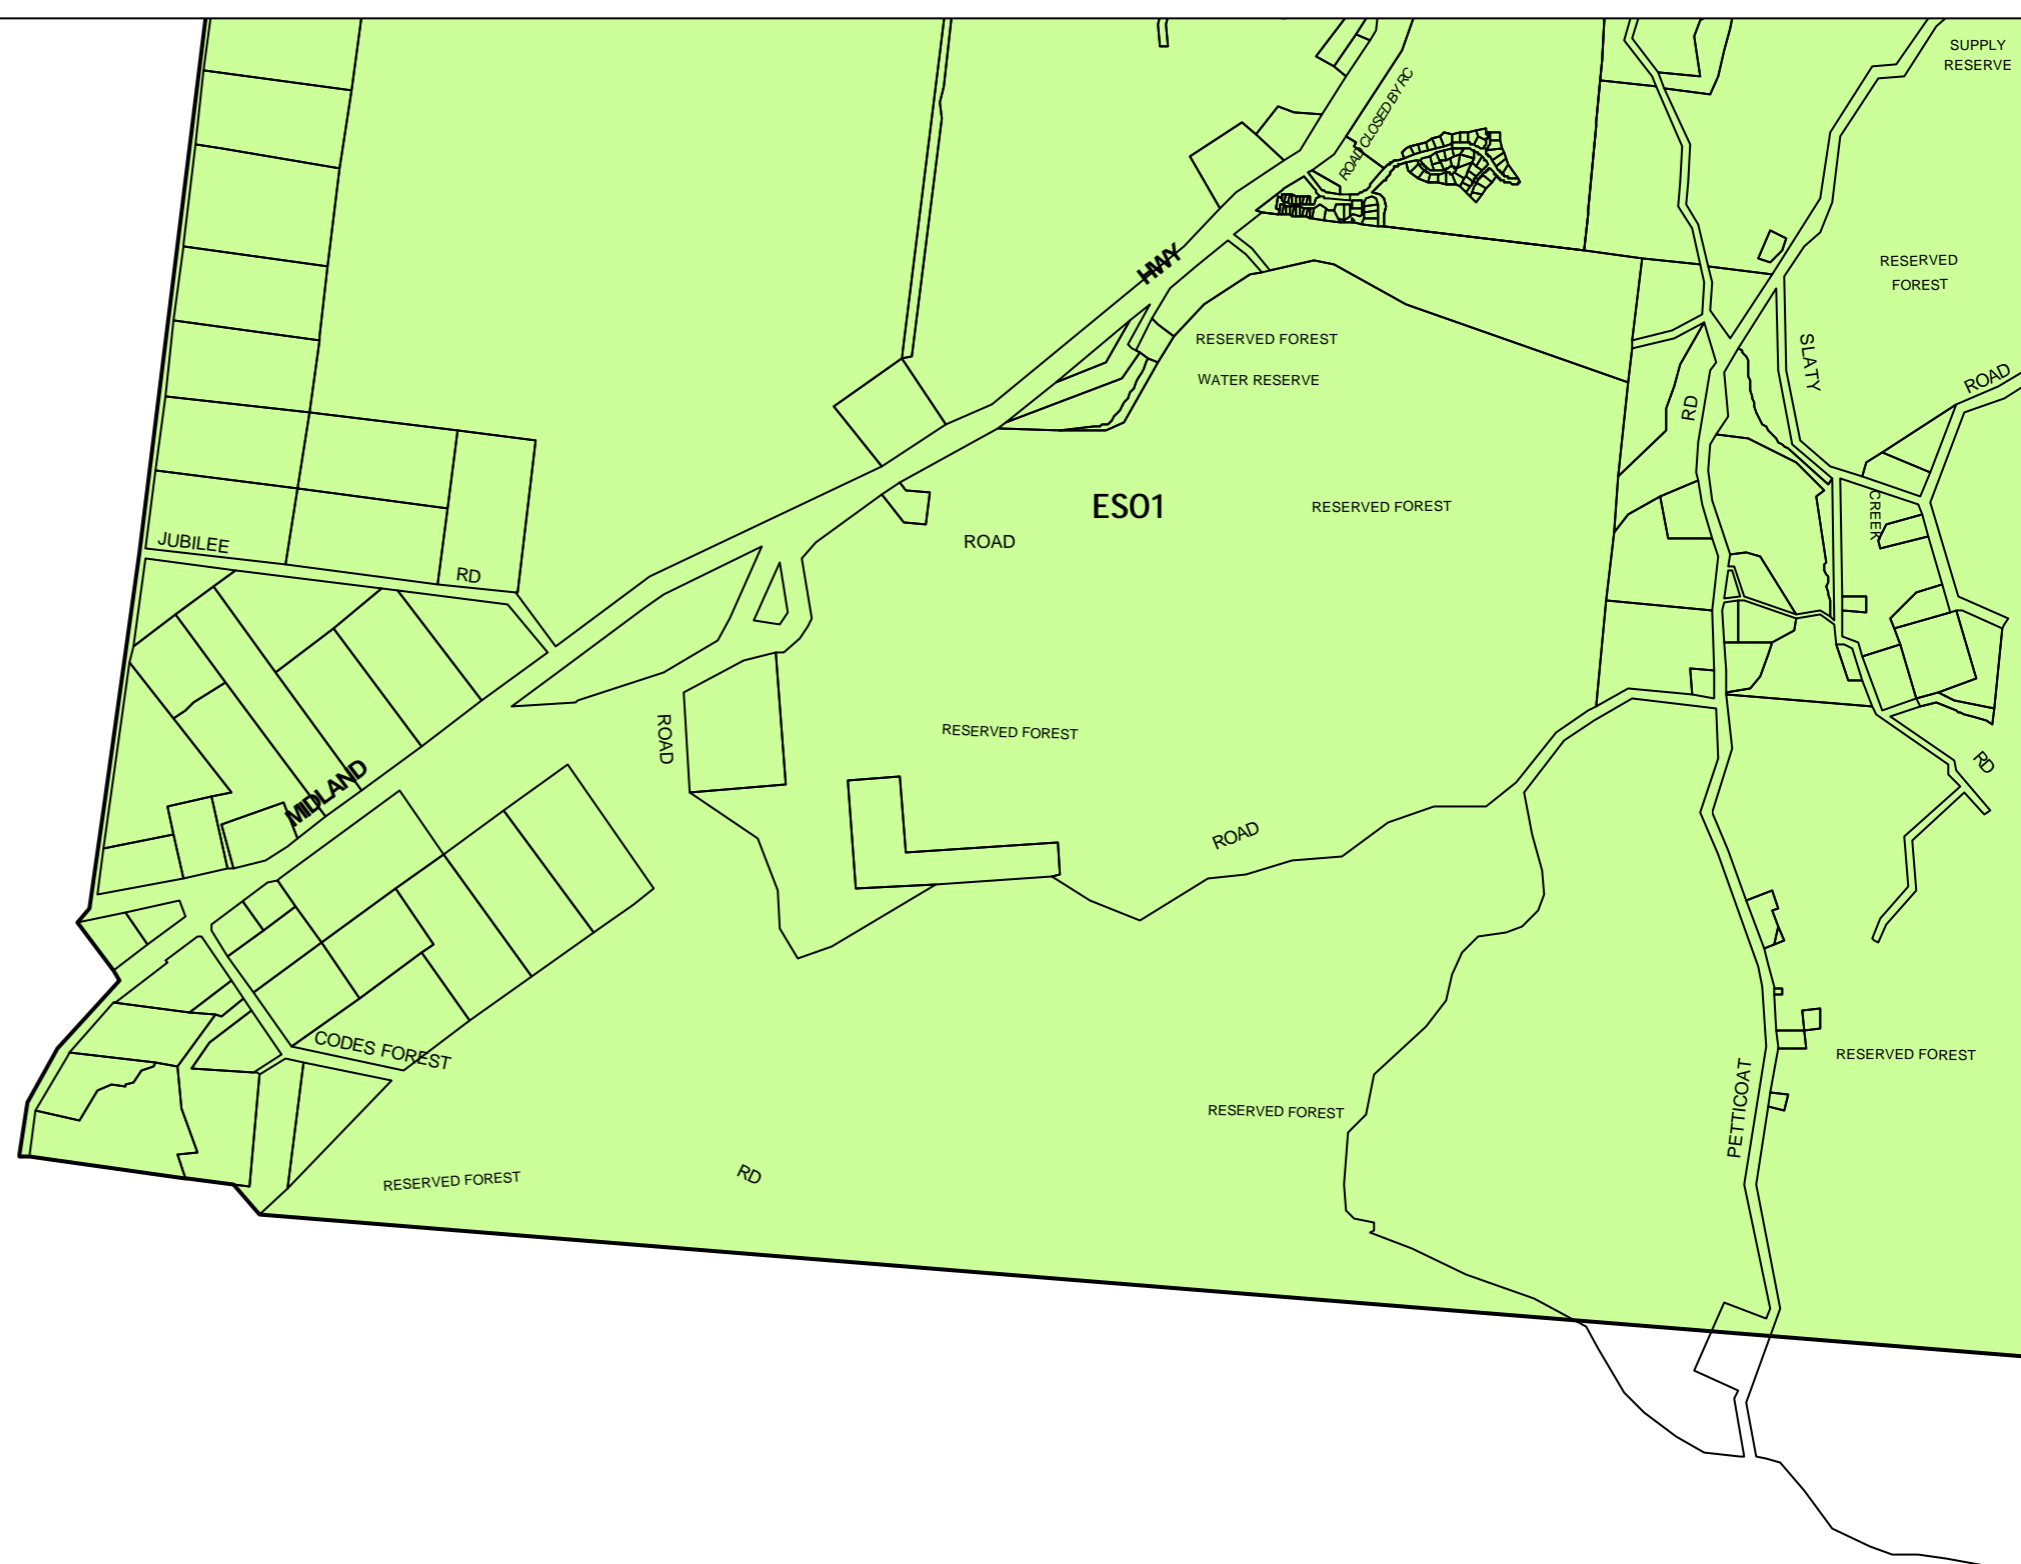

HEPBURN PLANNING SCHEME - LOCAL PROVISION

Overlays

ES01 Environmental Significance Overlay - Schedule 1

AUSTRALIAN MAP GRID ZONE 55

INDEX TO ADJOINING METRIC SERIES MAP

Printed: 29/6/2007