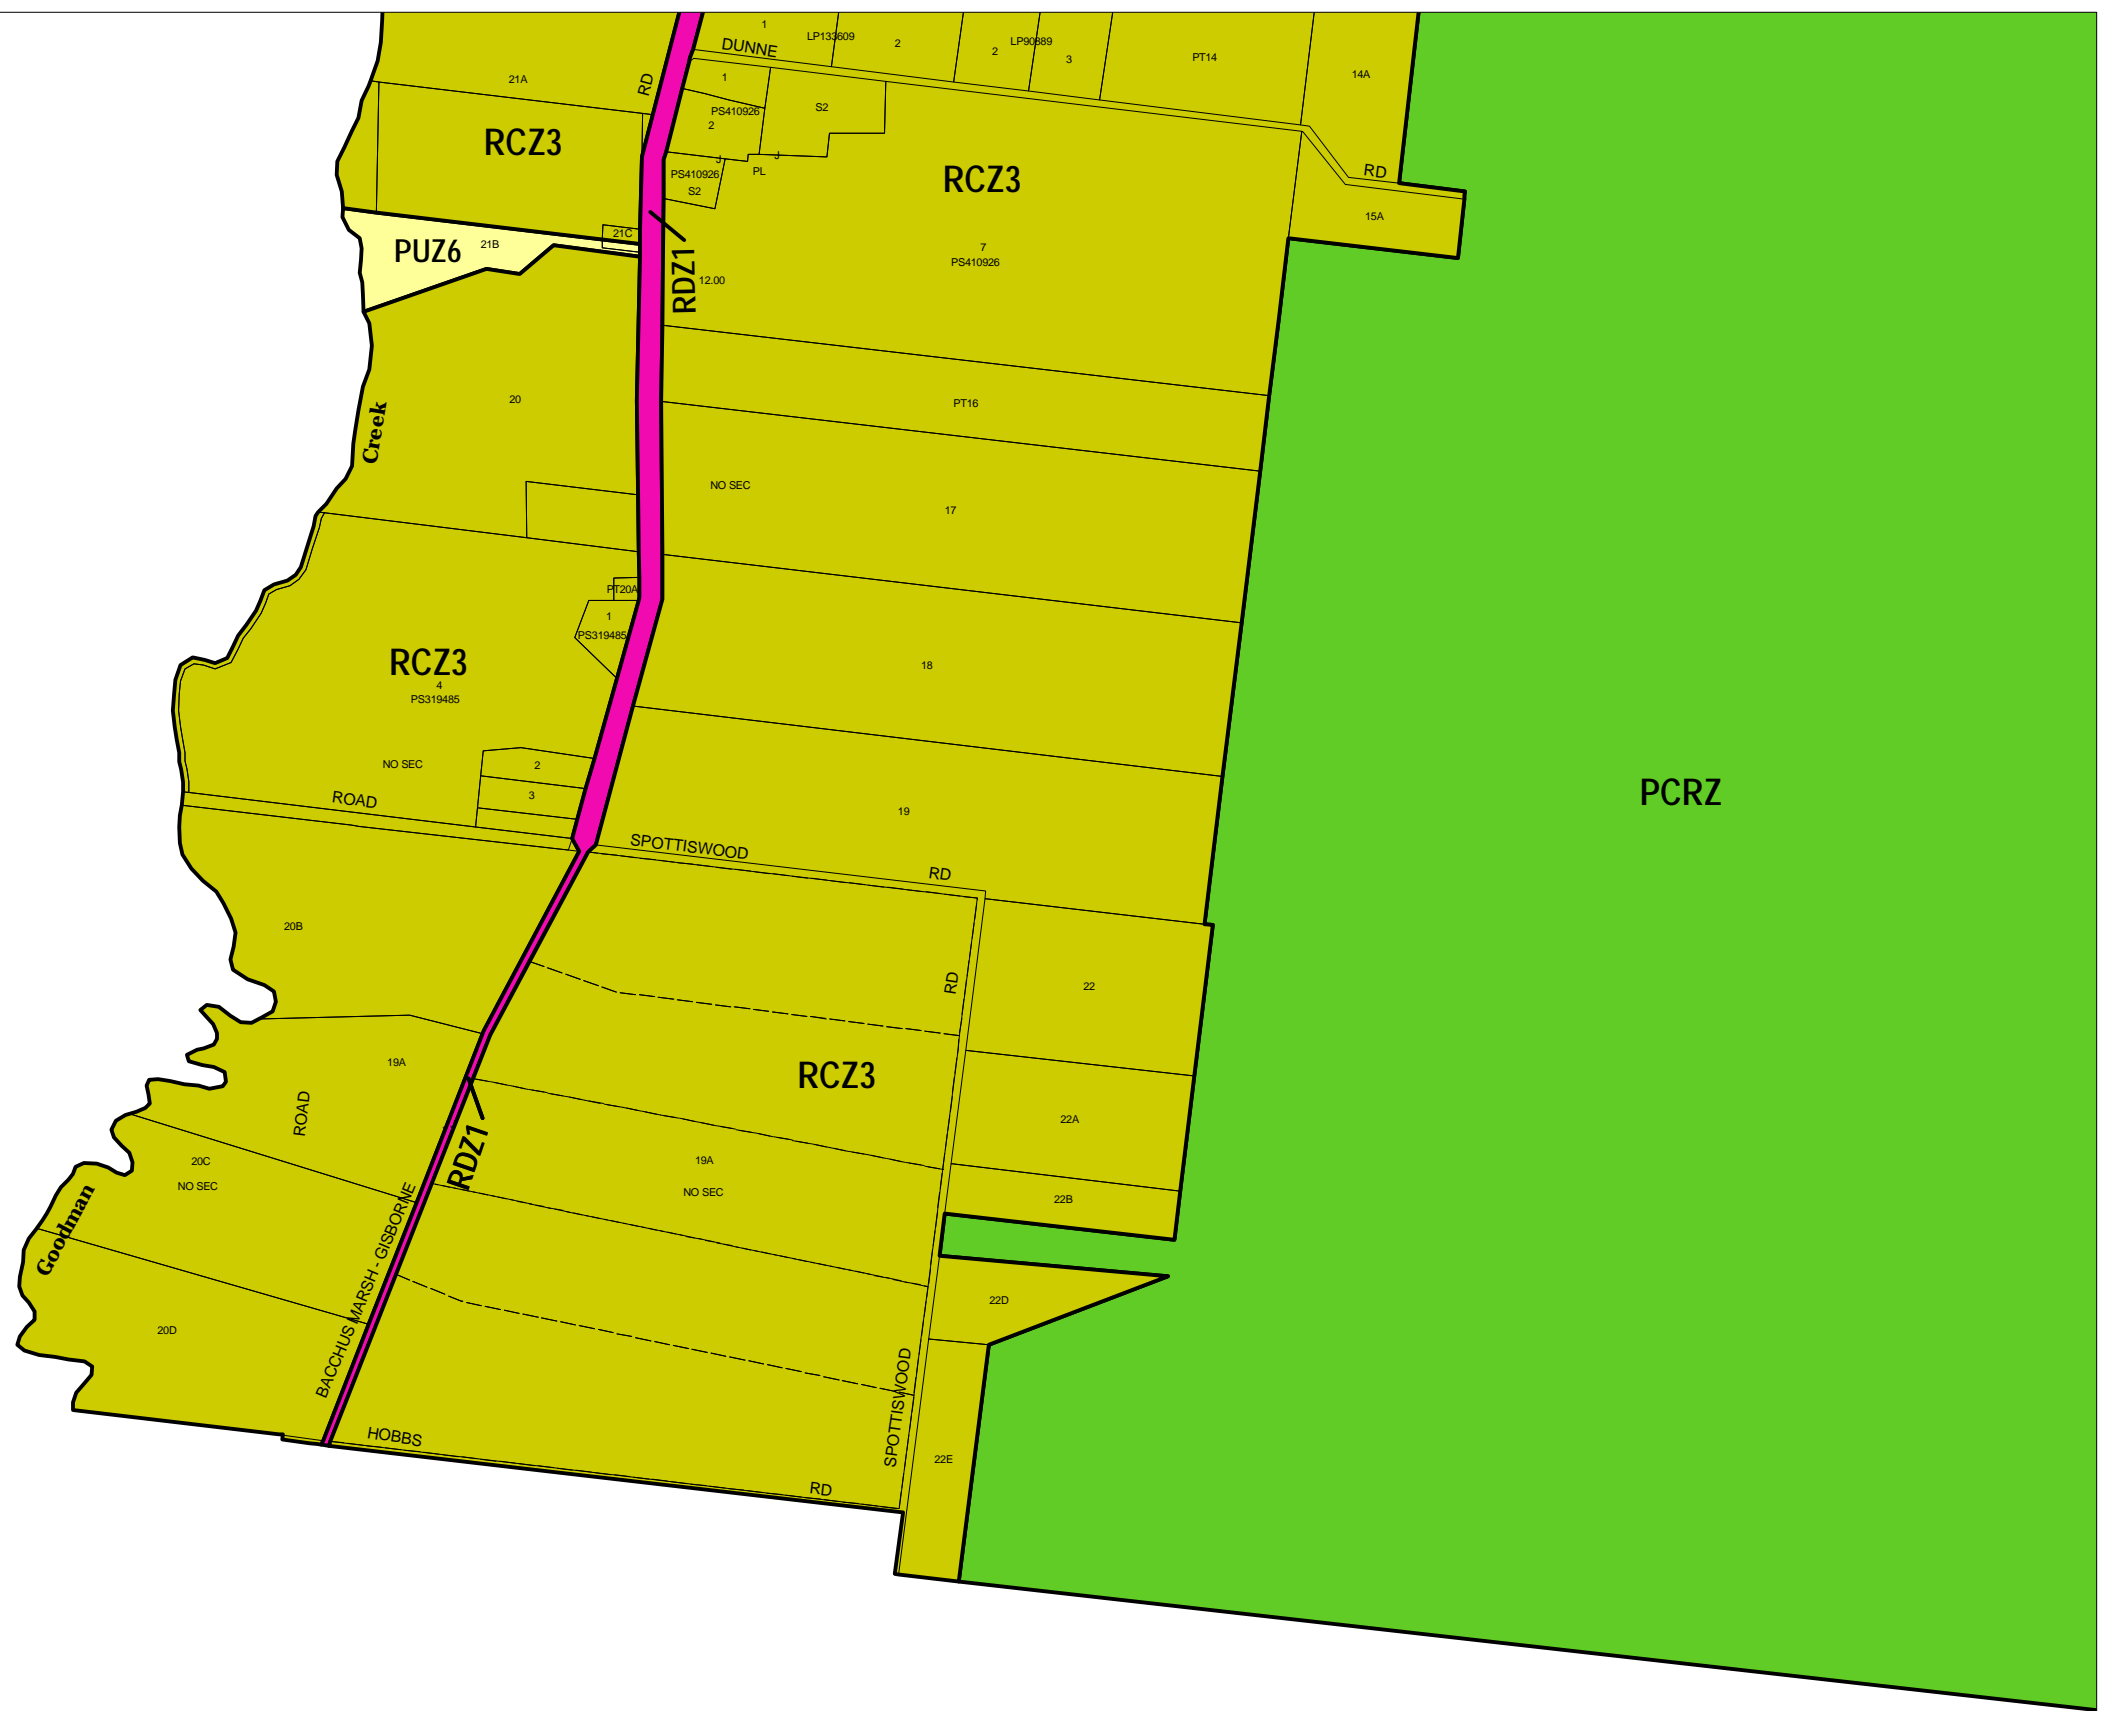

MACEDON RANGES PLANNING SCHEME - LOCAL PROVISION

Public Land

PCRZ Public Conservation And Resource Zone

PUZ6 Public Use Zone Local Government

RDZ1 Road Zone Category 1

Rural
RCZ3 Rural Conservation Zone - Schedule 3

AUSTRALIAN MAP GRID ZONE 55

THIS MAP INCORPORATES APPROVED ZONES AS AT: 16/02/06 AMENDMENT C48

Printed: 5/5/2006

INDEX TO ADJOINING METRIC SERIES MAP