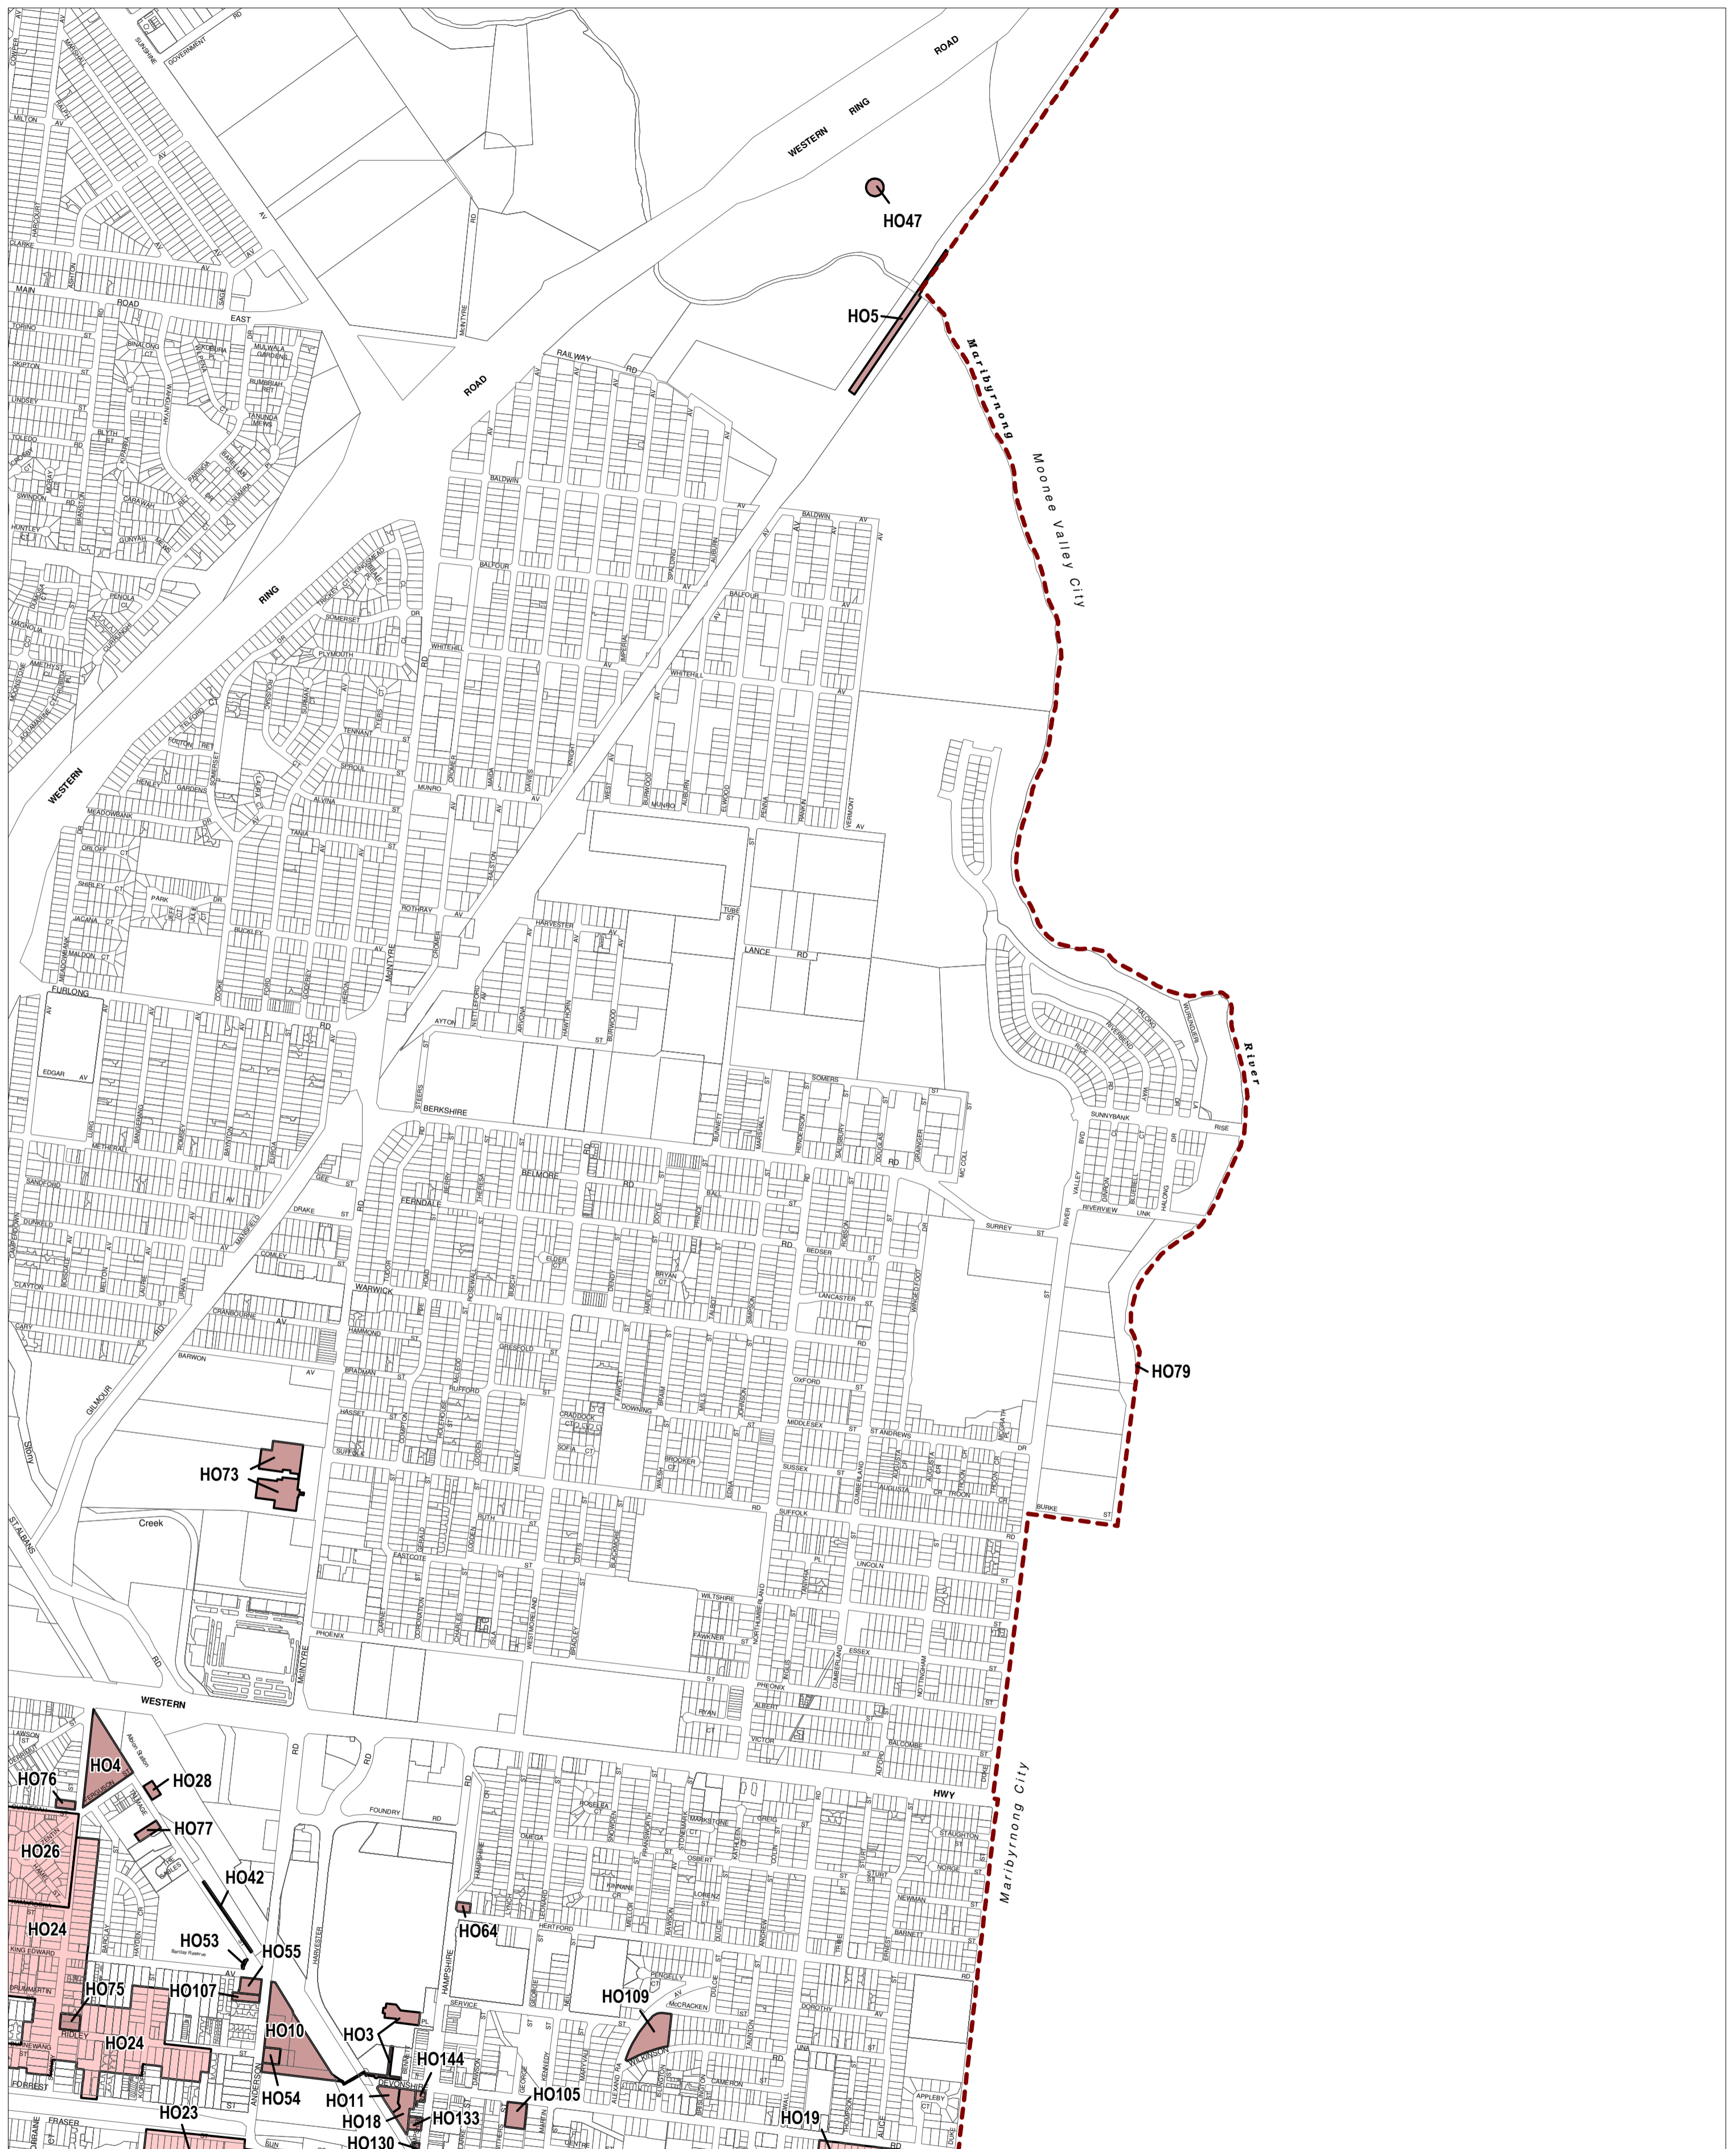

BRIMBANK PLANNING SCHEME - LOCAL PROVISION

Overlays
HO Heritage Overlay

Printed: 6/5/2015

AMENDMENT C156