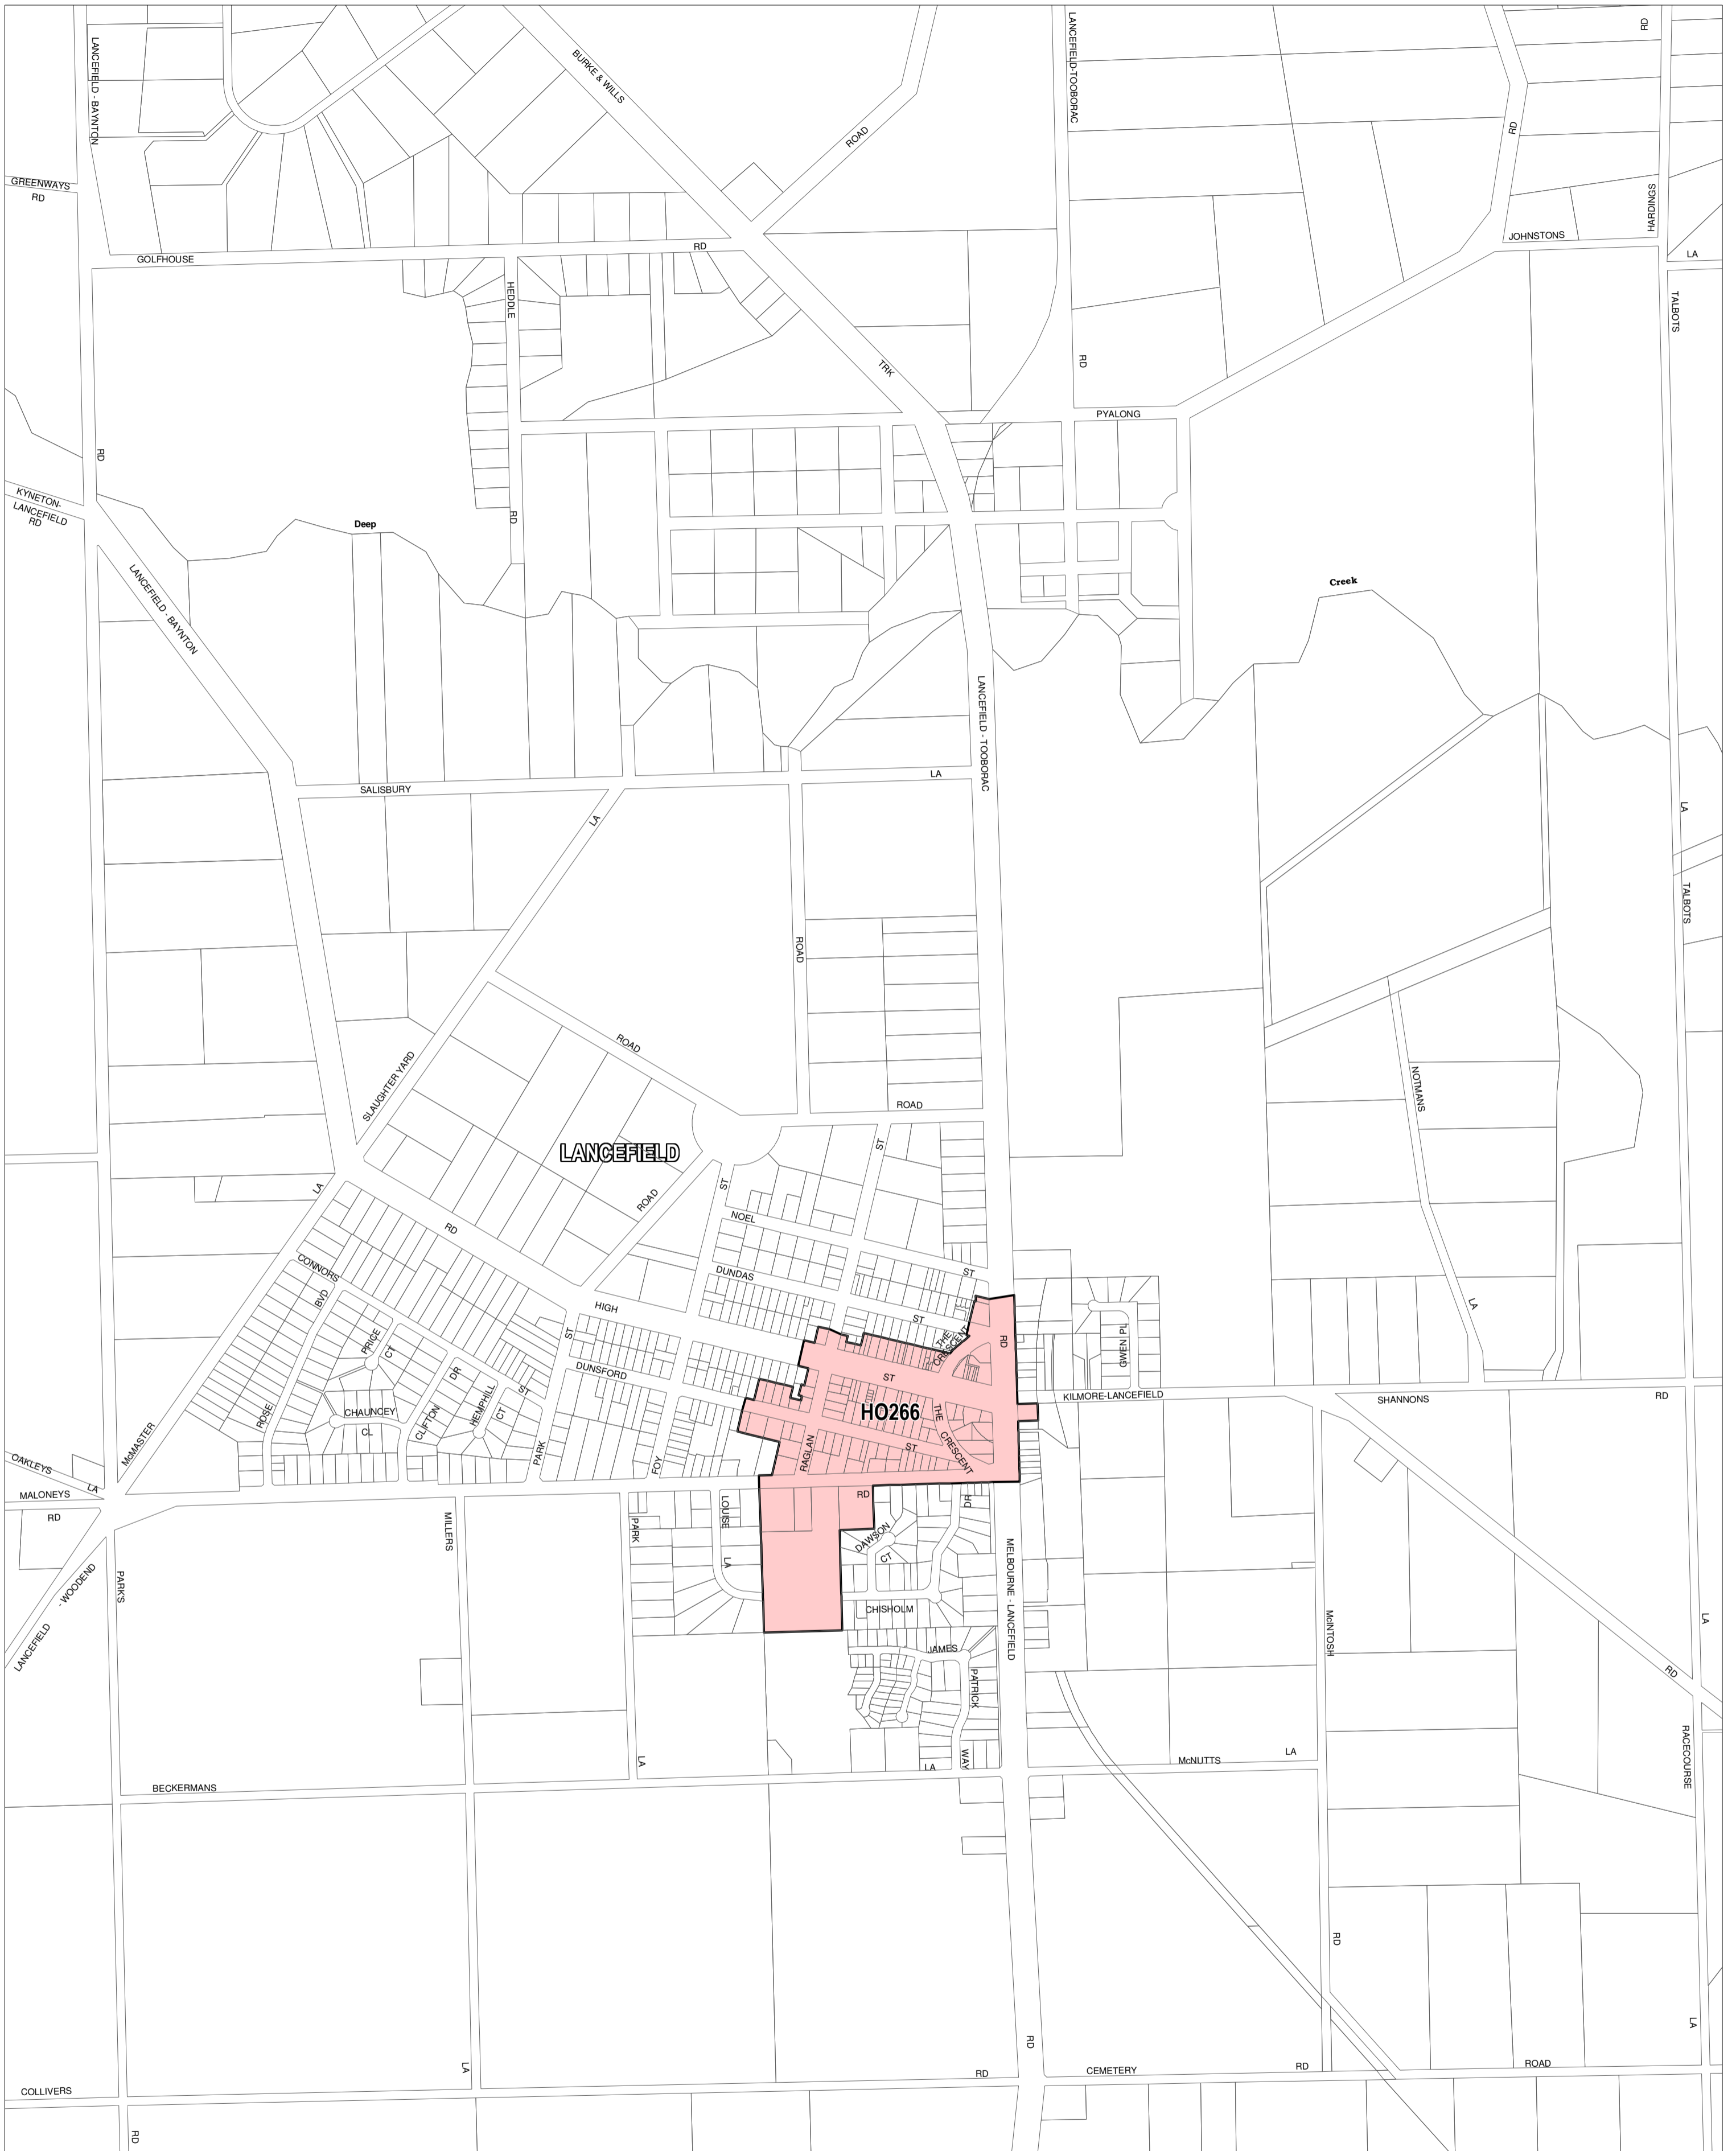

MACEDON RANGES PLANNING SCHEME - LOCAL PROVISION

Overlays
HO Heritage Overlay

Printed: 27/3/2012

AMENDMENT C33