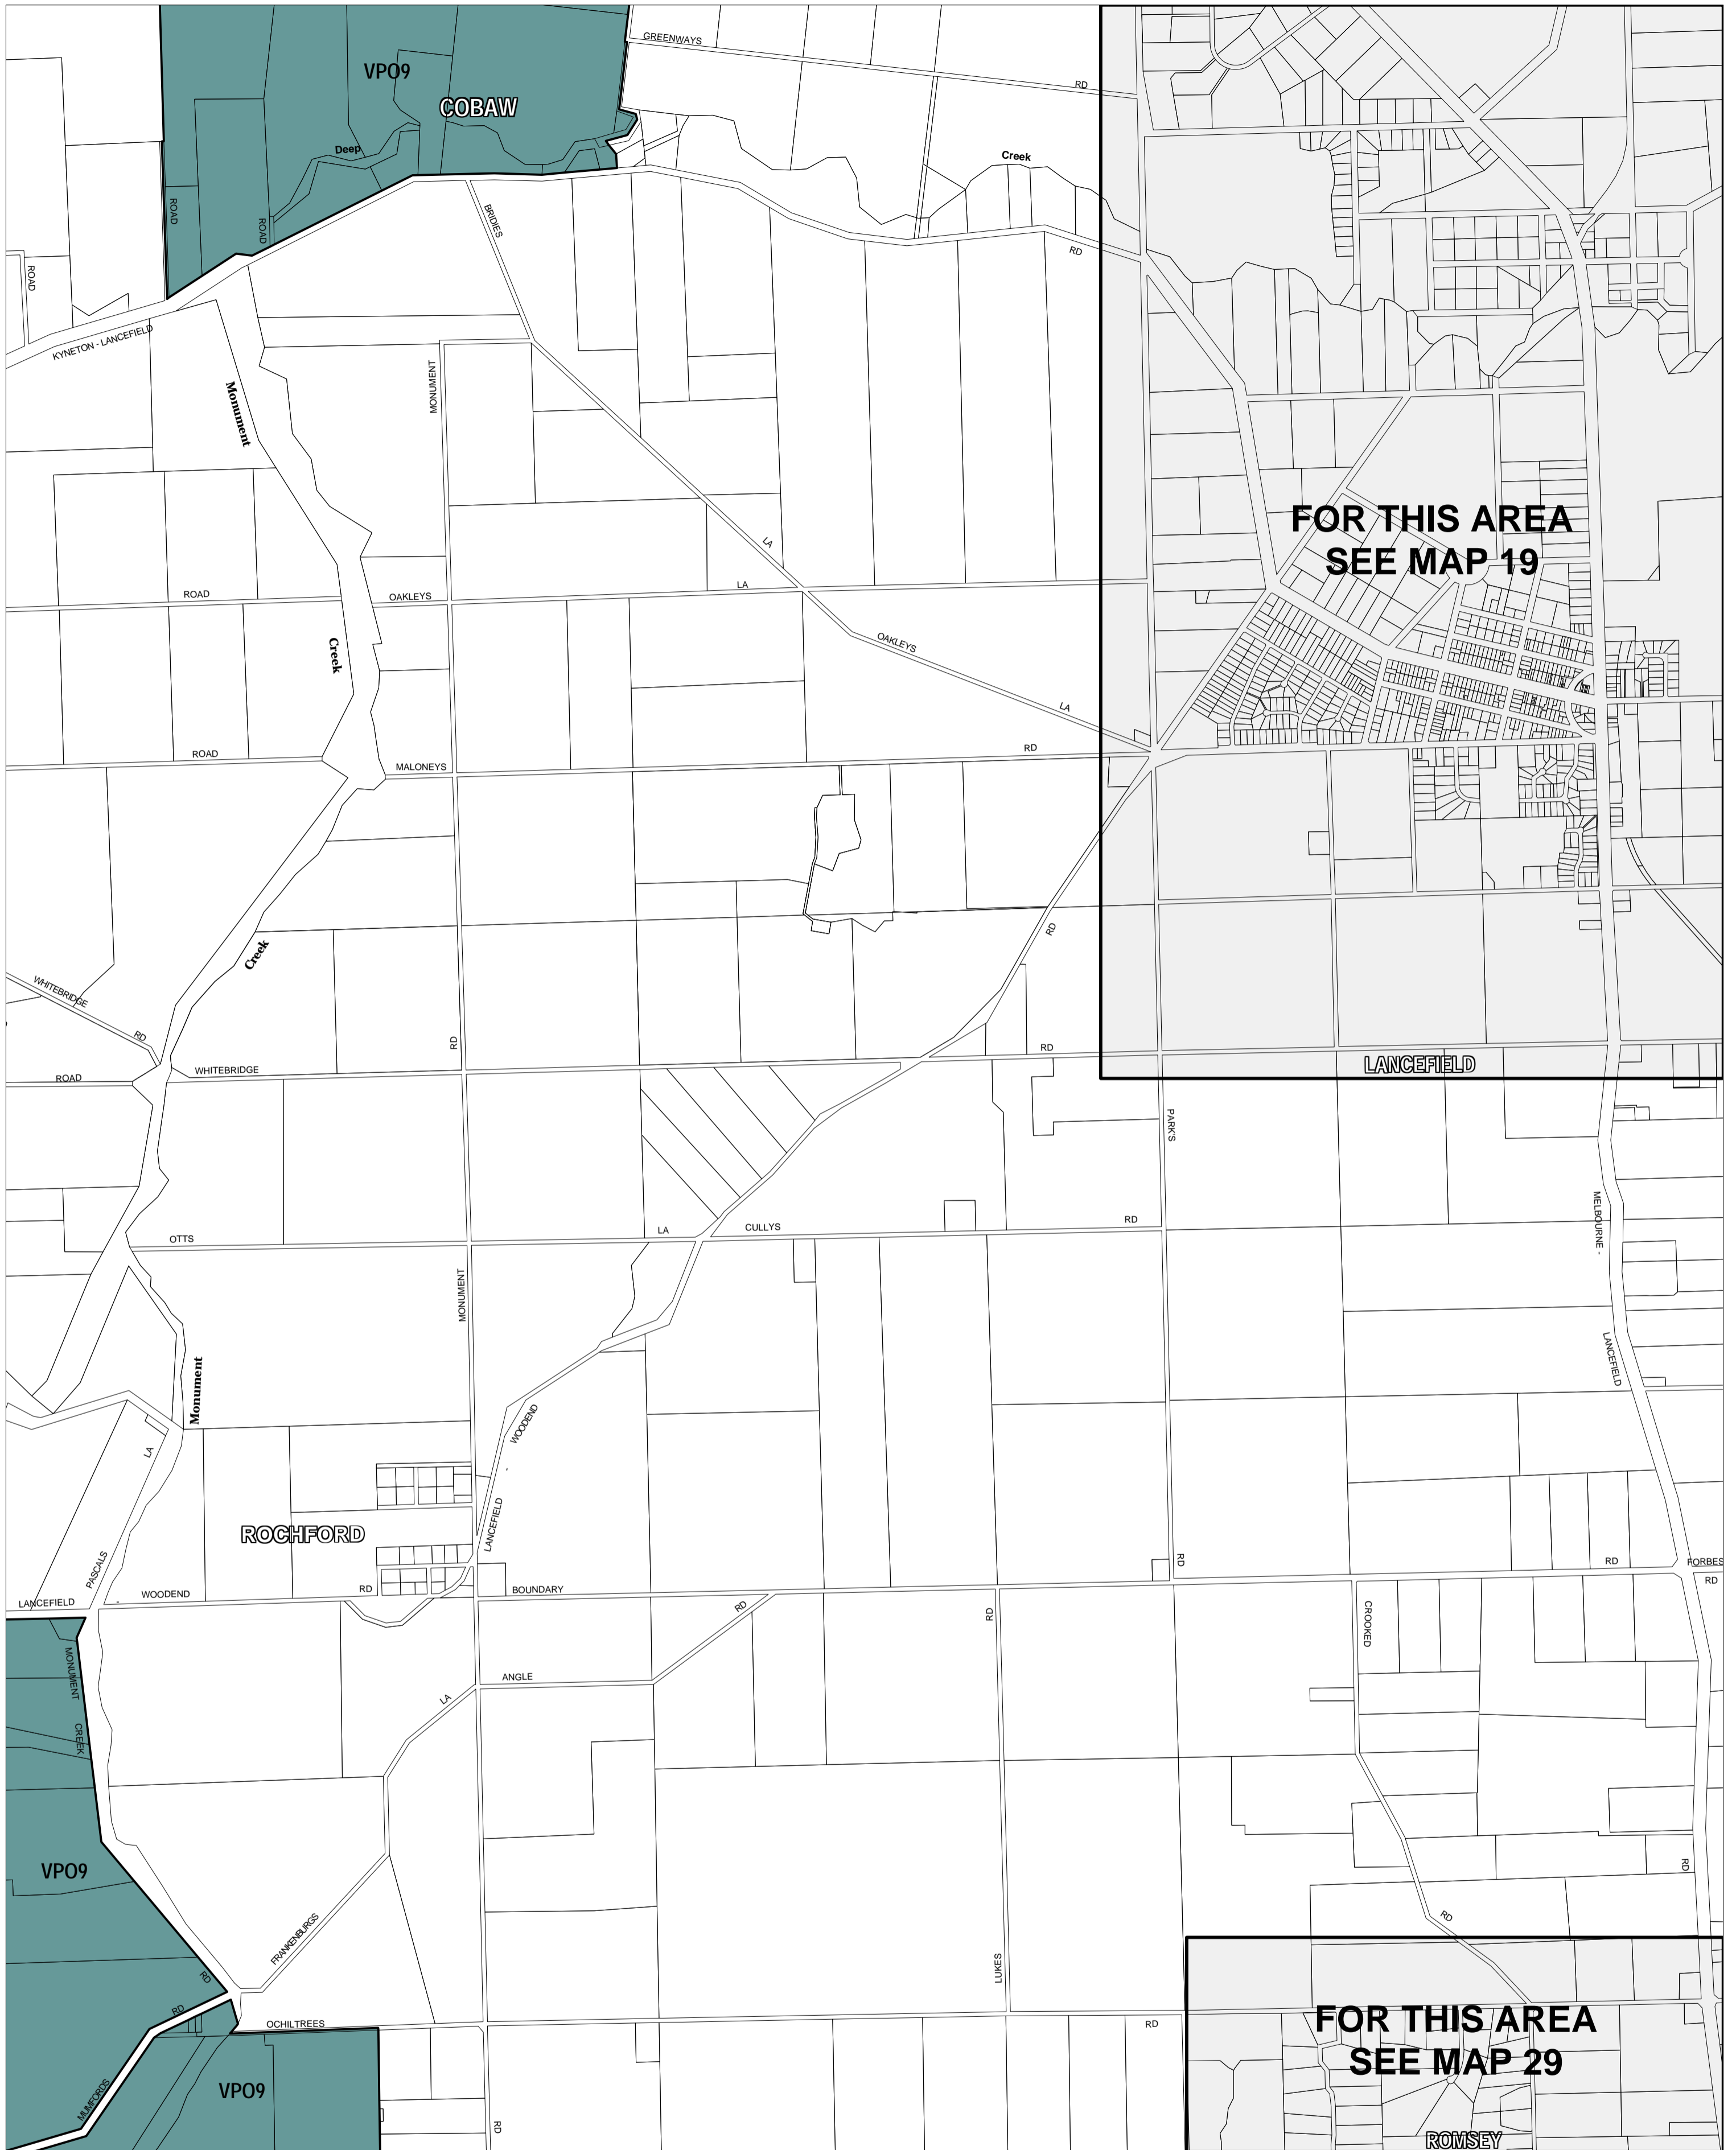

MACEDON RANGES PLANNING SCHEME - LOCAL PROVISION

Overlays

VPO9 Vegetation Protection Overlay - Schedule 9

AUSTRALIAN MAP GRID ZONE 55

INDEX TO ADJOINING METRIC SERIES MAP

Printed: 11/10/2007

AMENDMENT C48