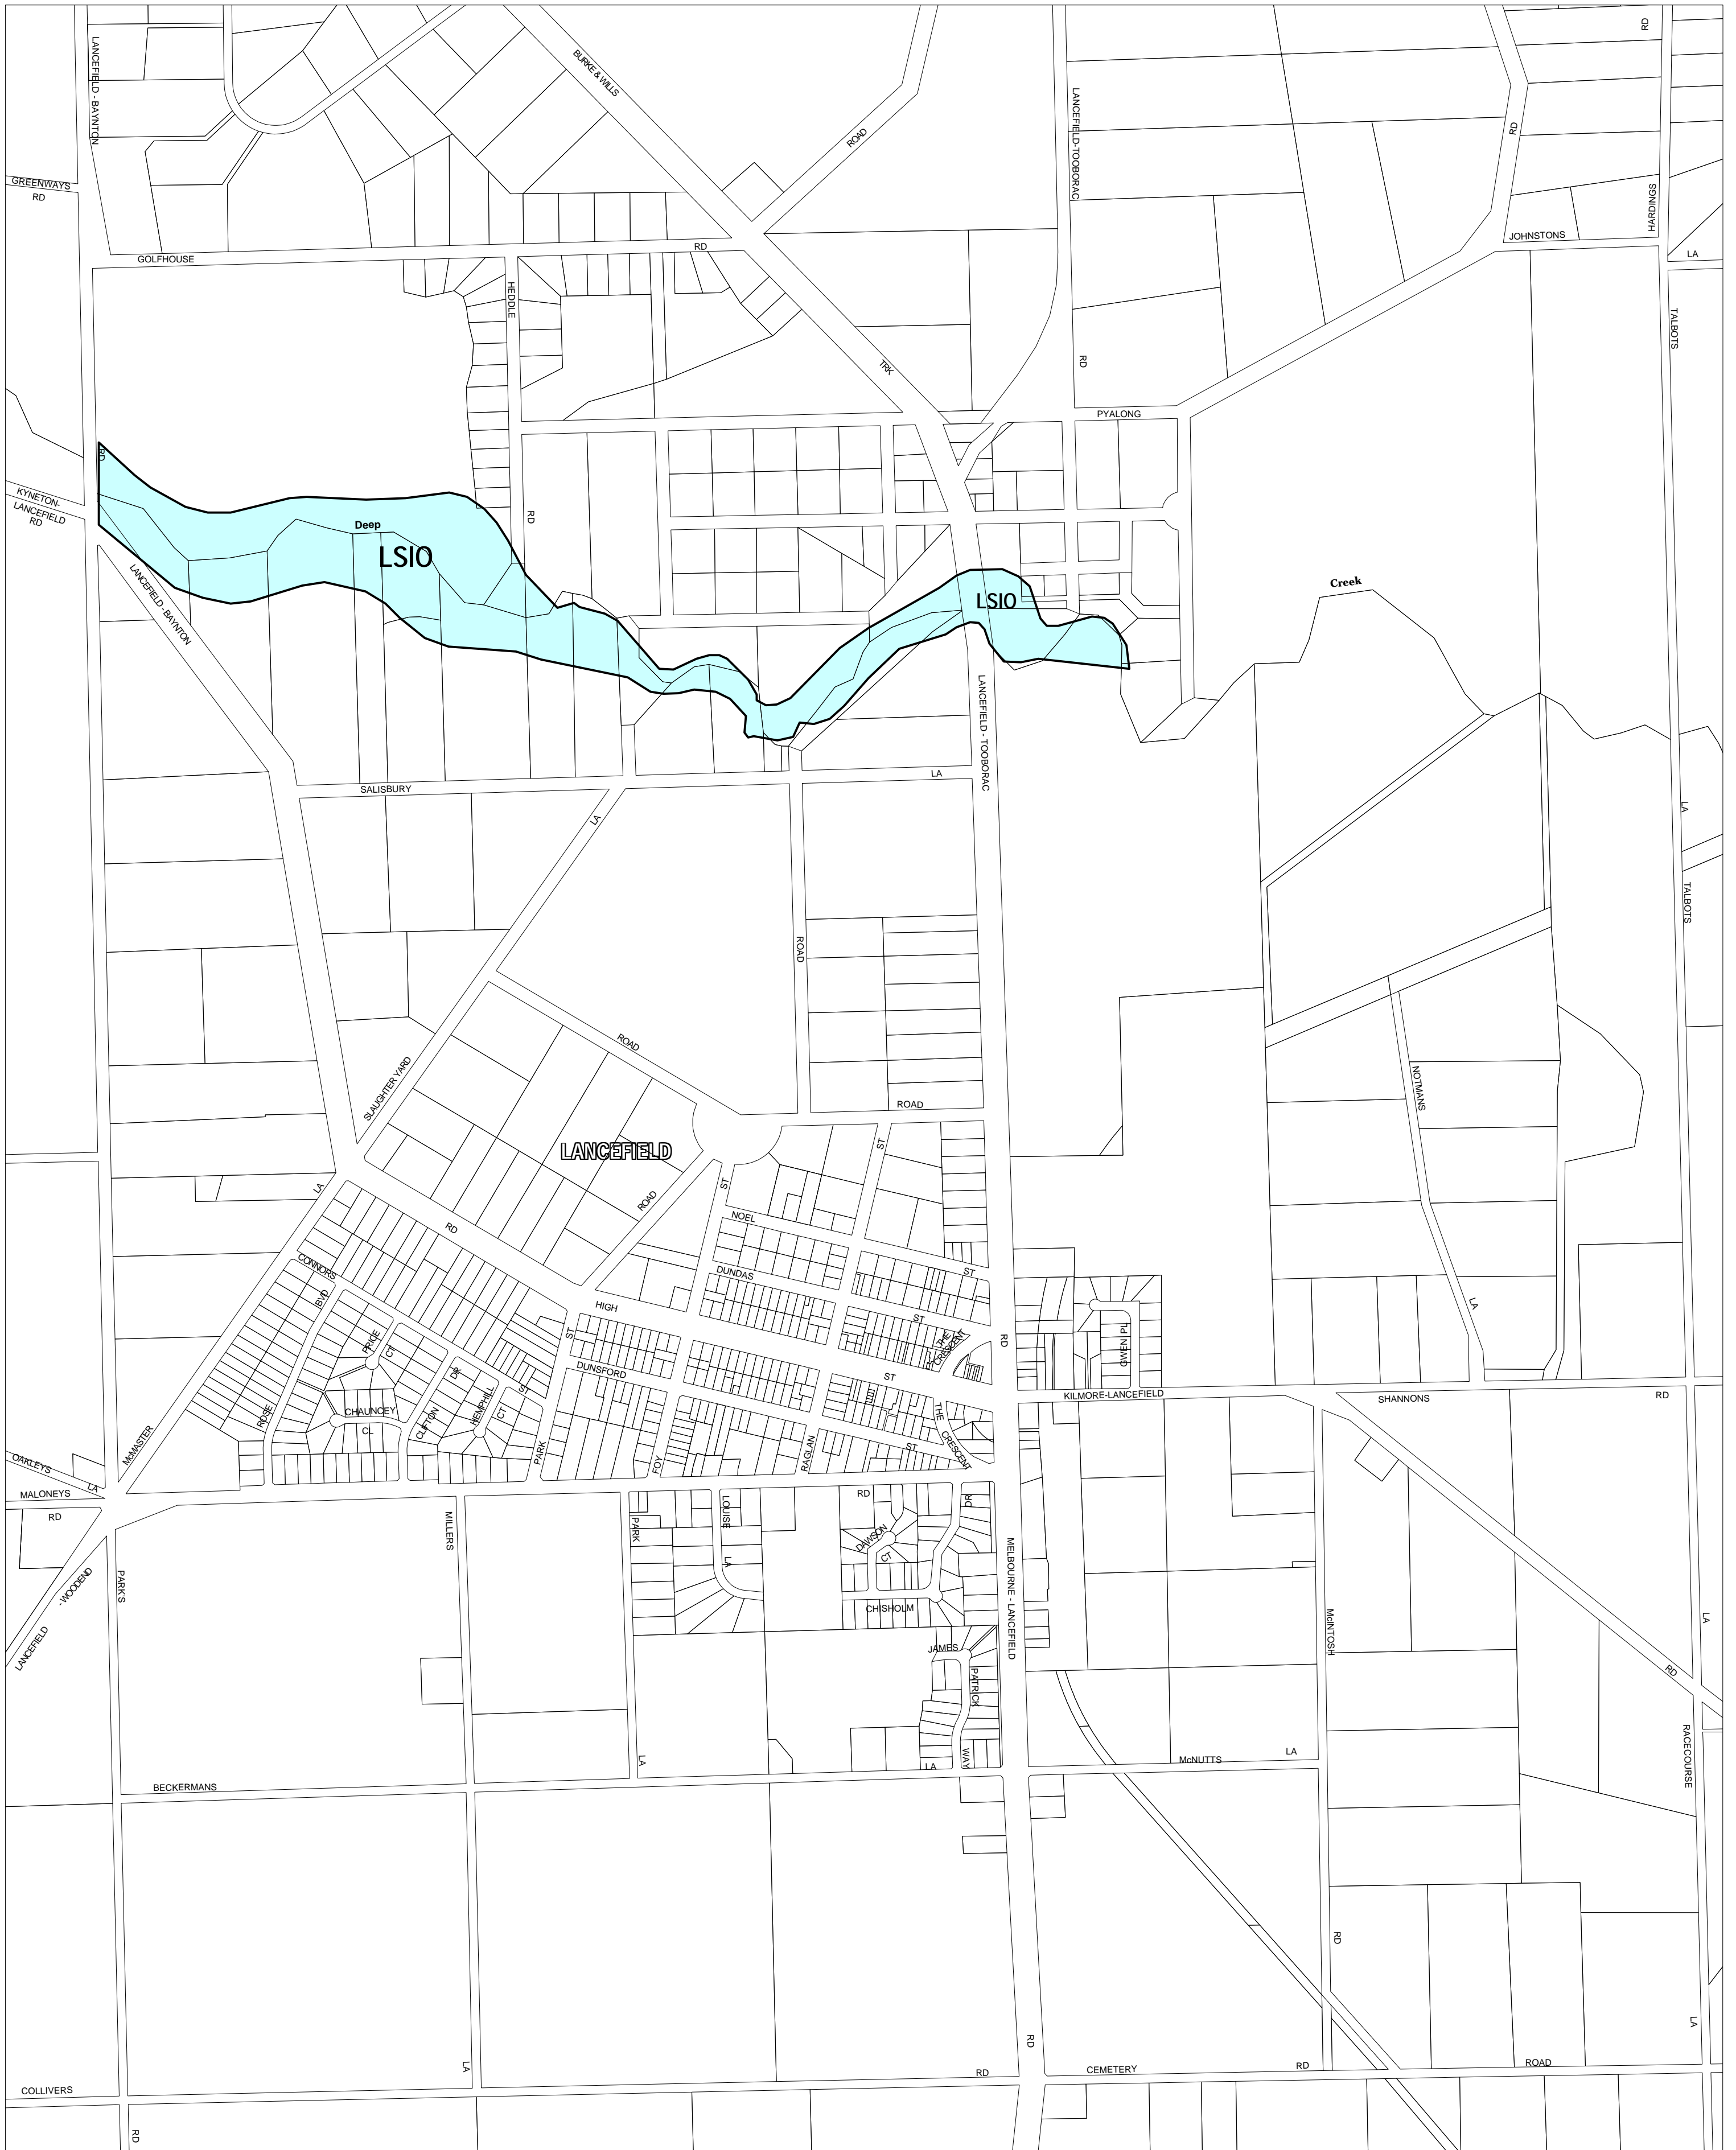

MACEDON RANGES PLANNING SCHEME - LOCAL PROVISION

Overlays

LSIO Land Subject To Inundation Overlay

AUSTRALIAN MAP GRID ZONE 55

INDEX TO ADJOINING METRIC SERIES MAP

Printed: 10/10/2007