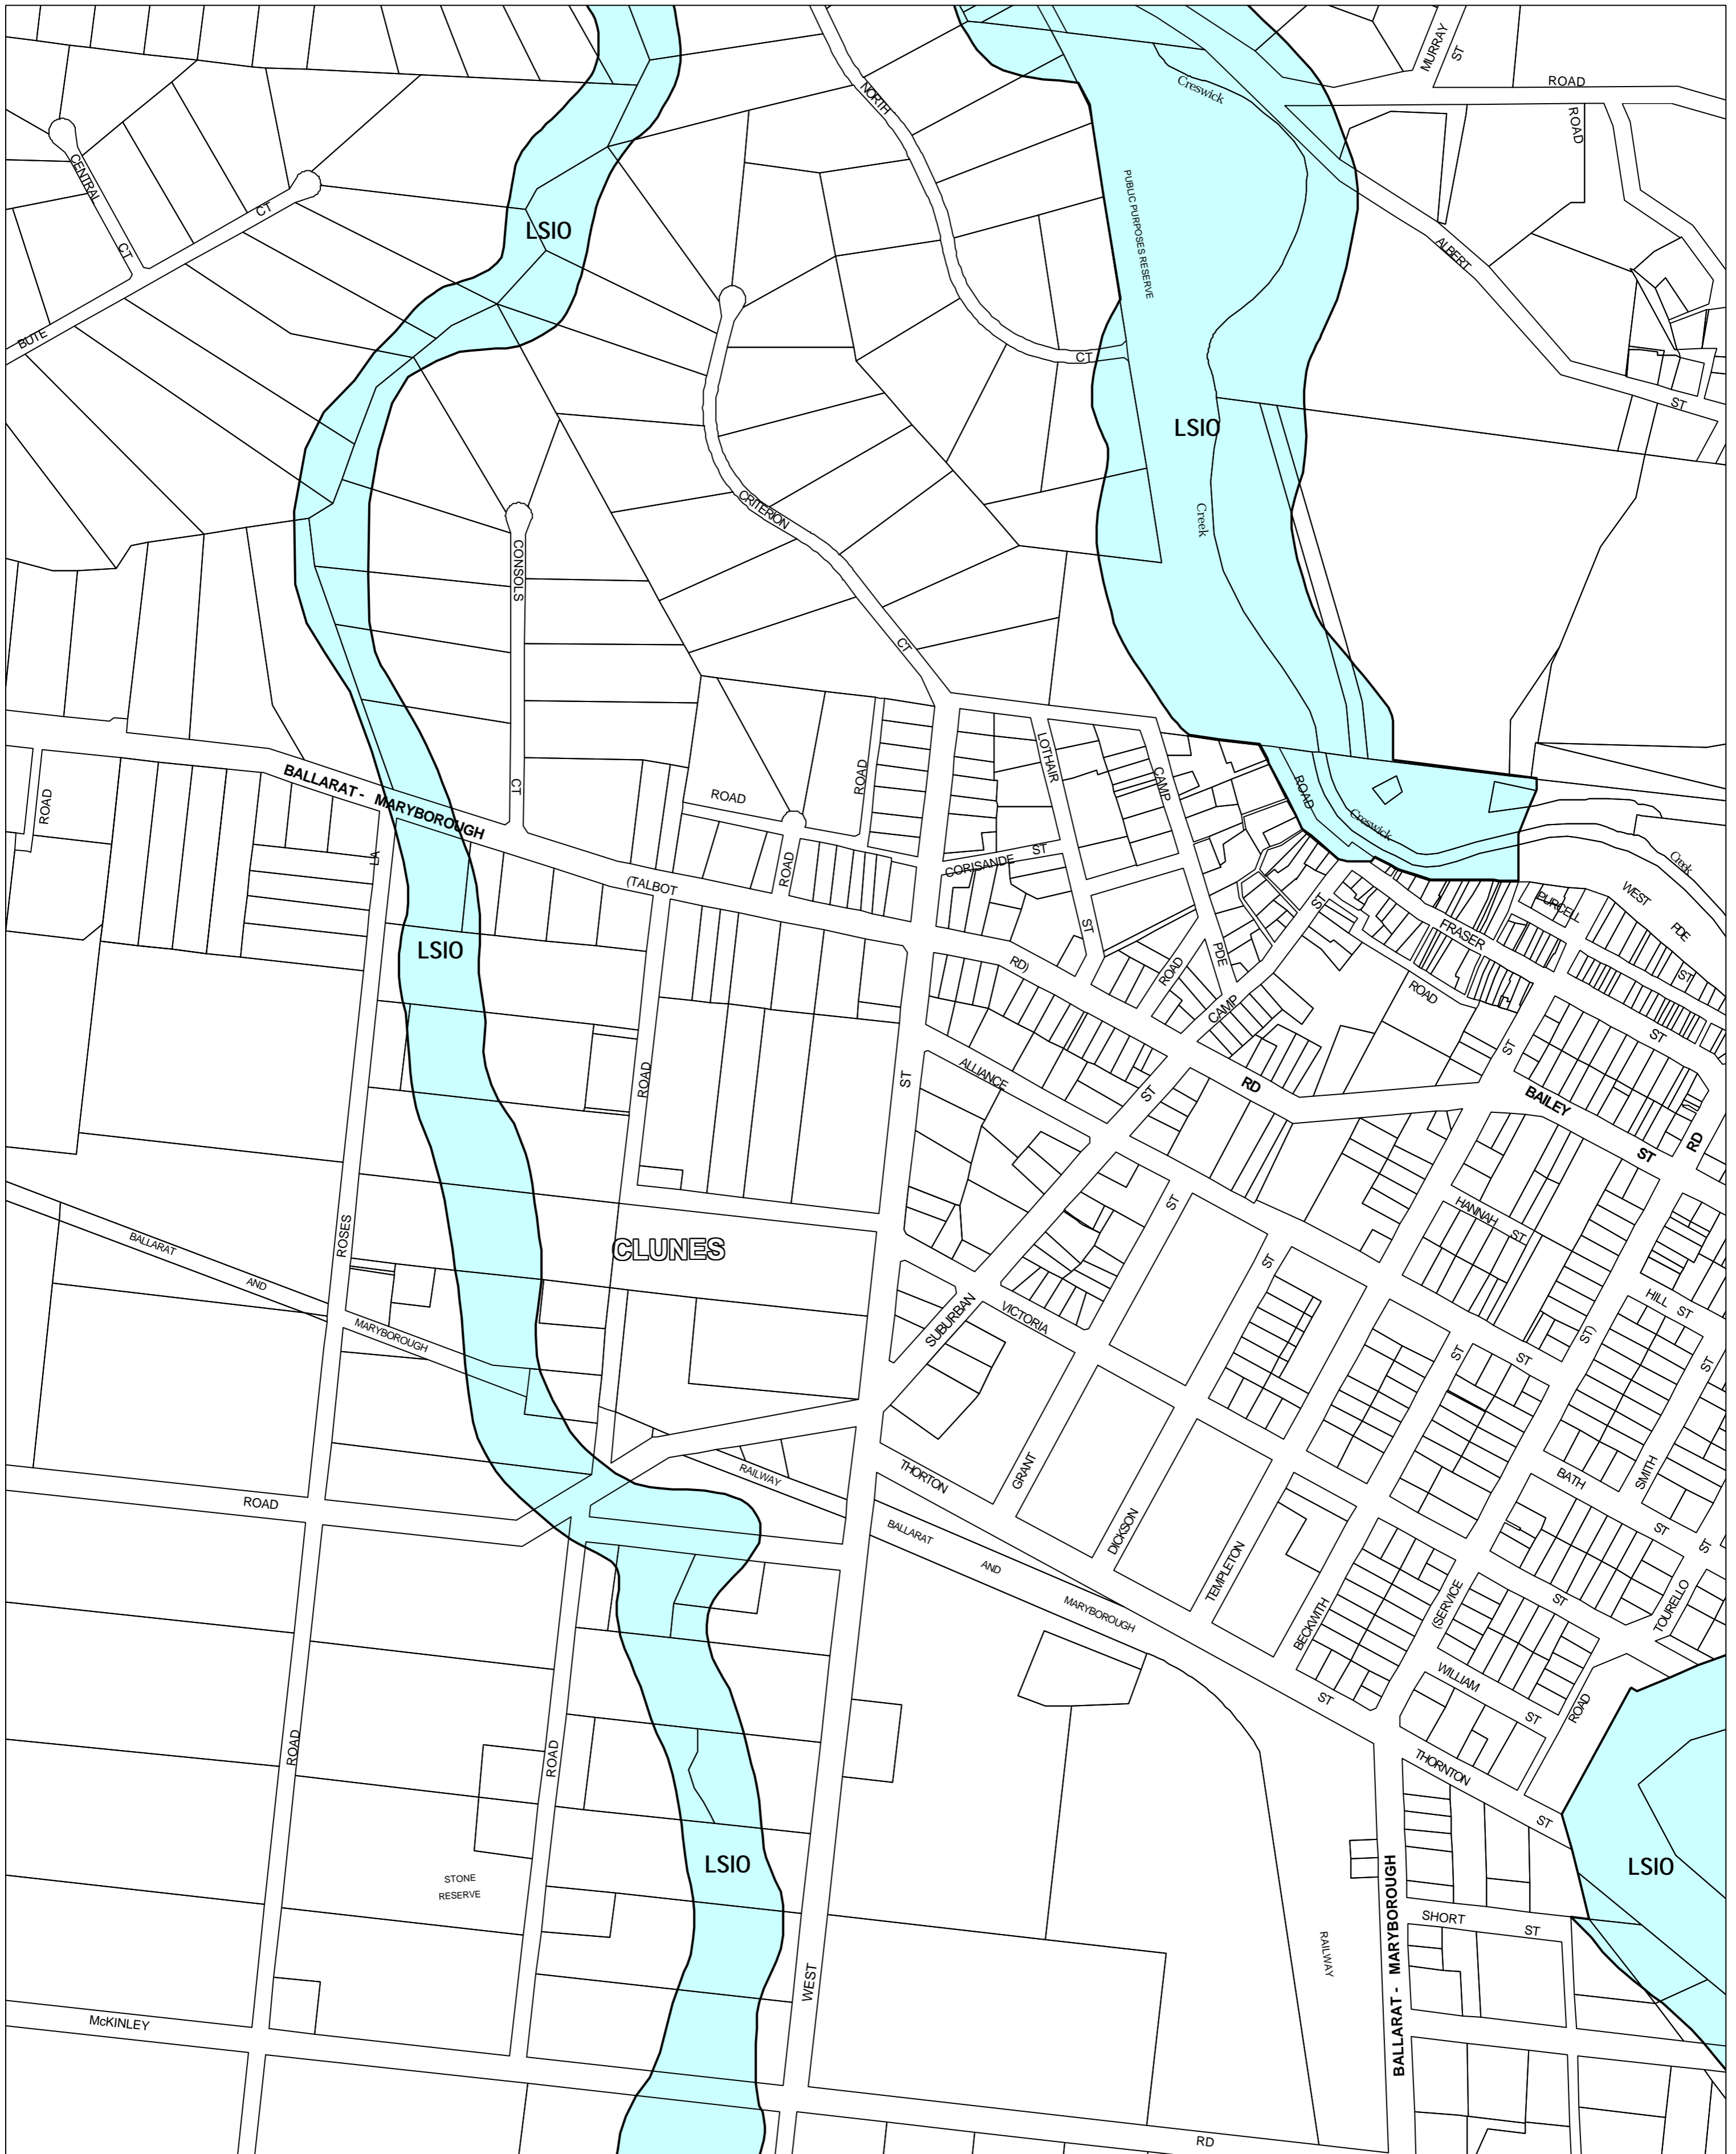

HEPBURN PLANNING SCHEME - LOCAL PROVISION

Overlays

LSIO Land Subject To Inundation Overlay

AUSTRALIAN MAP GRID ZONE 55

Printed: 29/6/2007