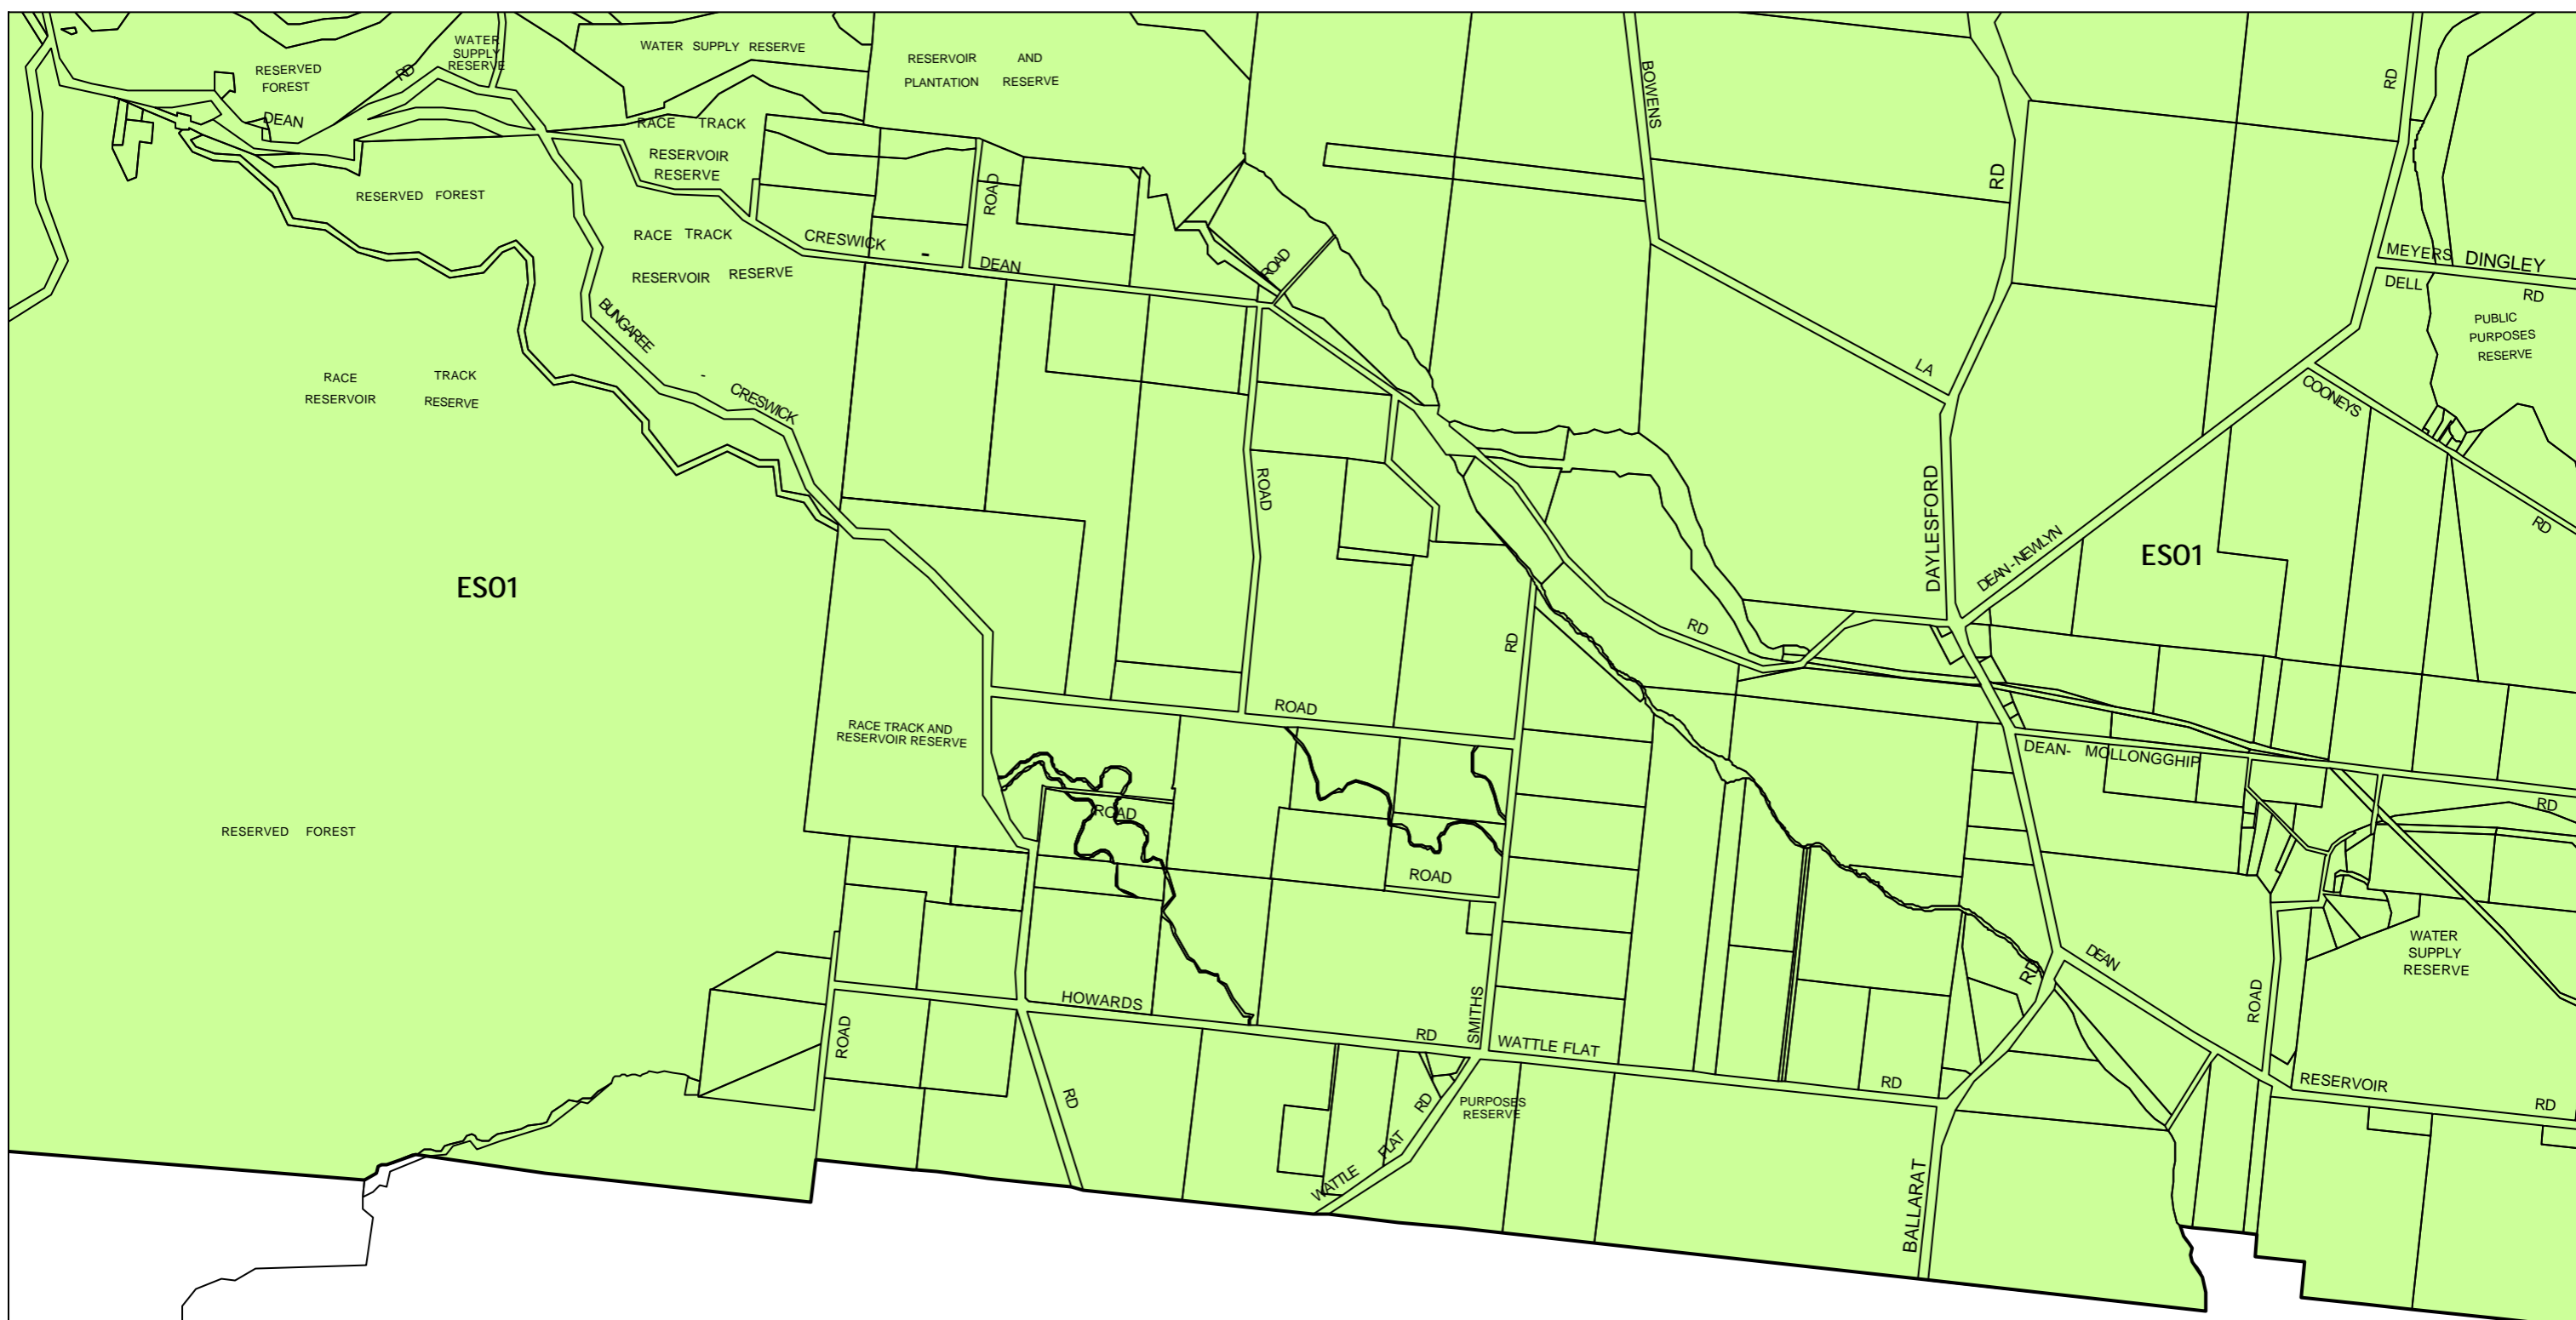

HEPBURN PLANNING SCHEME - LOCAL PROVISION

Overlays
ES01 Environmental Significance Overlay - Schedule 1

AUSTRALIAN MAP GRID ZONE 55

INDEX TO ADJOINING METRIC SERIES MAP

Printed: 29/6/2007