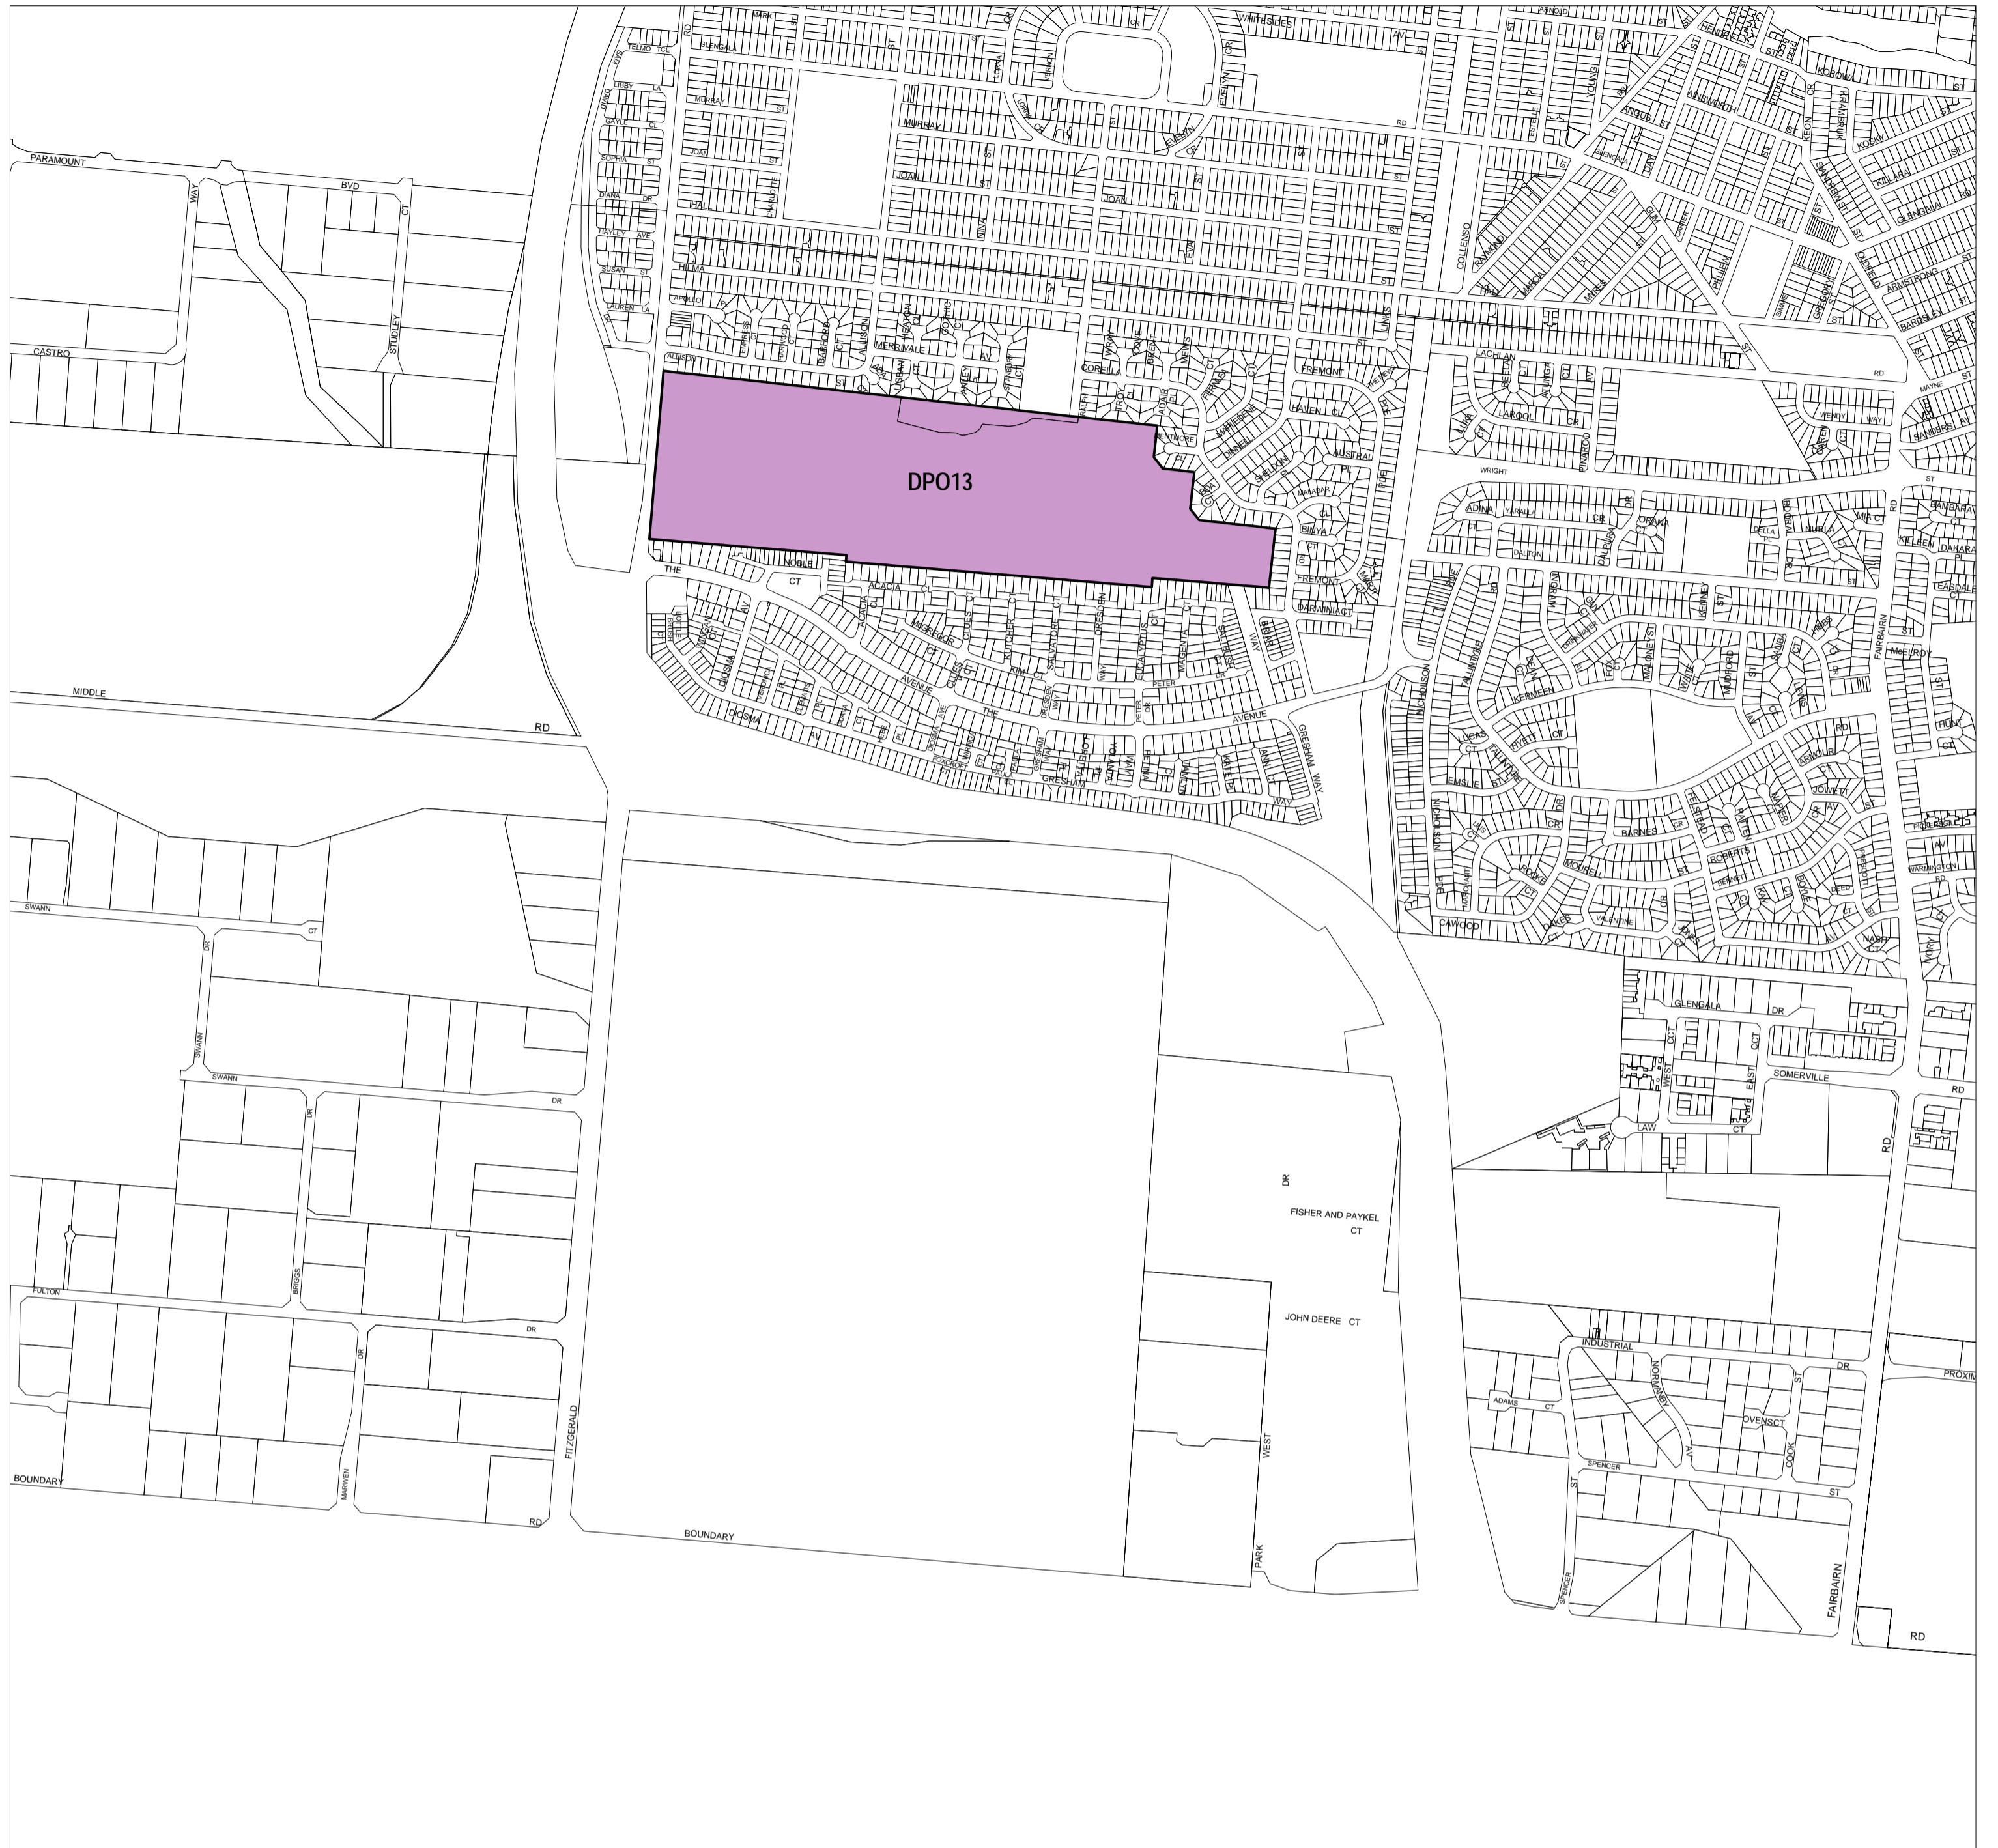

BRIMBANK PLANNING SCHEME - LOCAL PROVISION

See WYNDHAM PLANNING SCHEME

See WYNDHAM PLANNING SCHEME

See

See
HOBSONS BAY
PLANNING SCHEME

Overlays

- DP013 Development Plan Overlay - Schedule 13

Printed: 26/7/2007

AMENDMENT C69