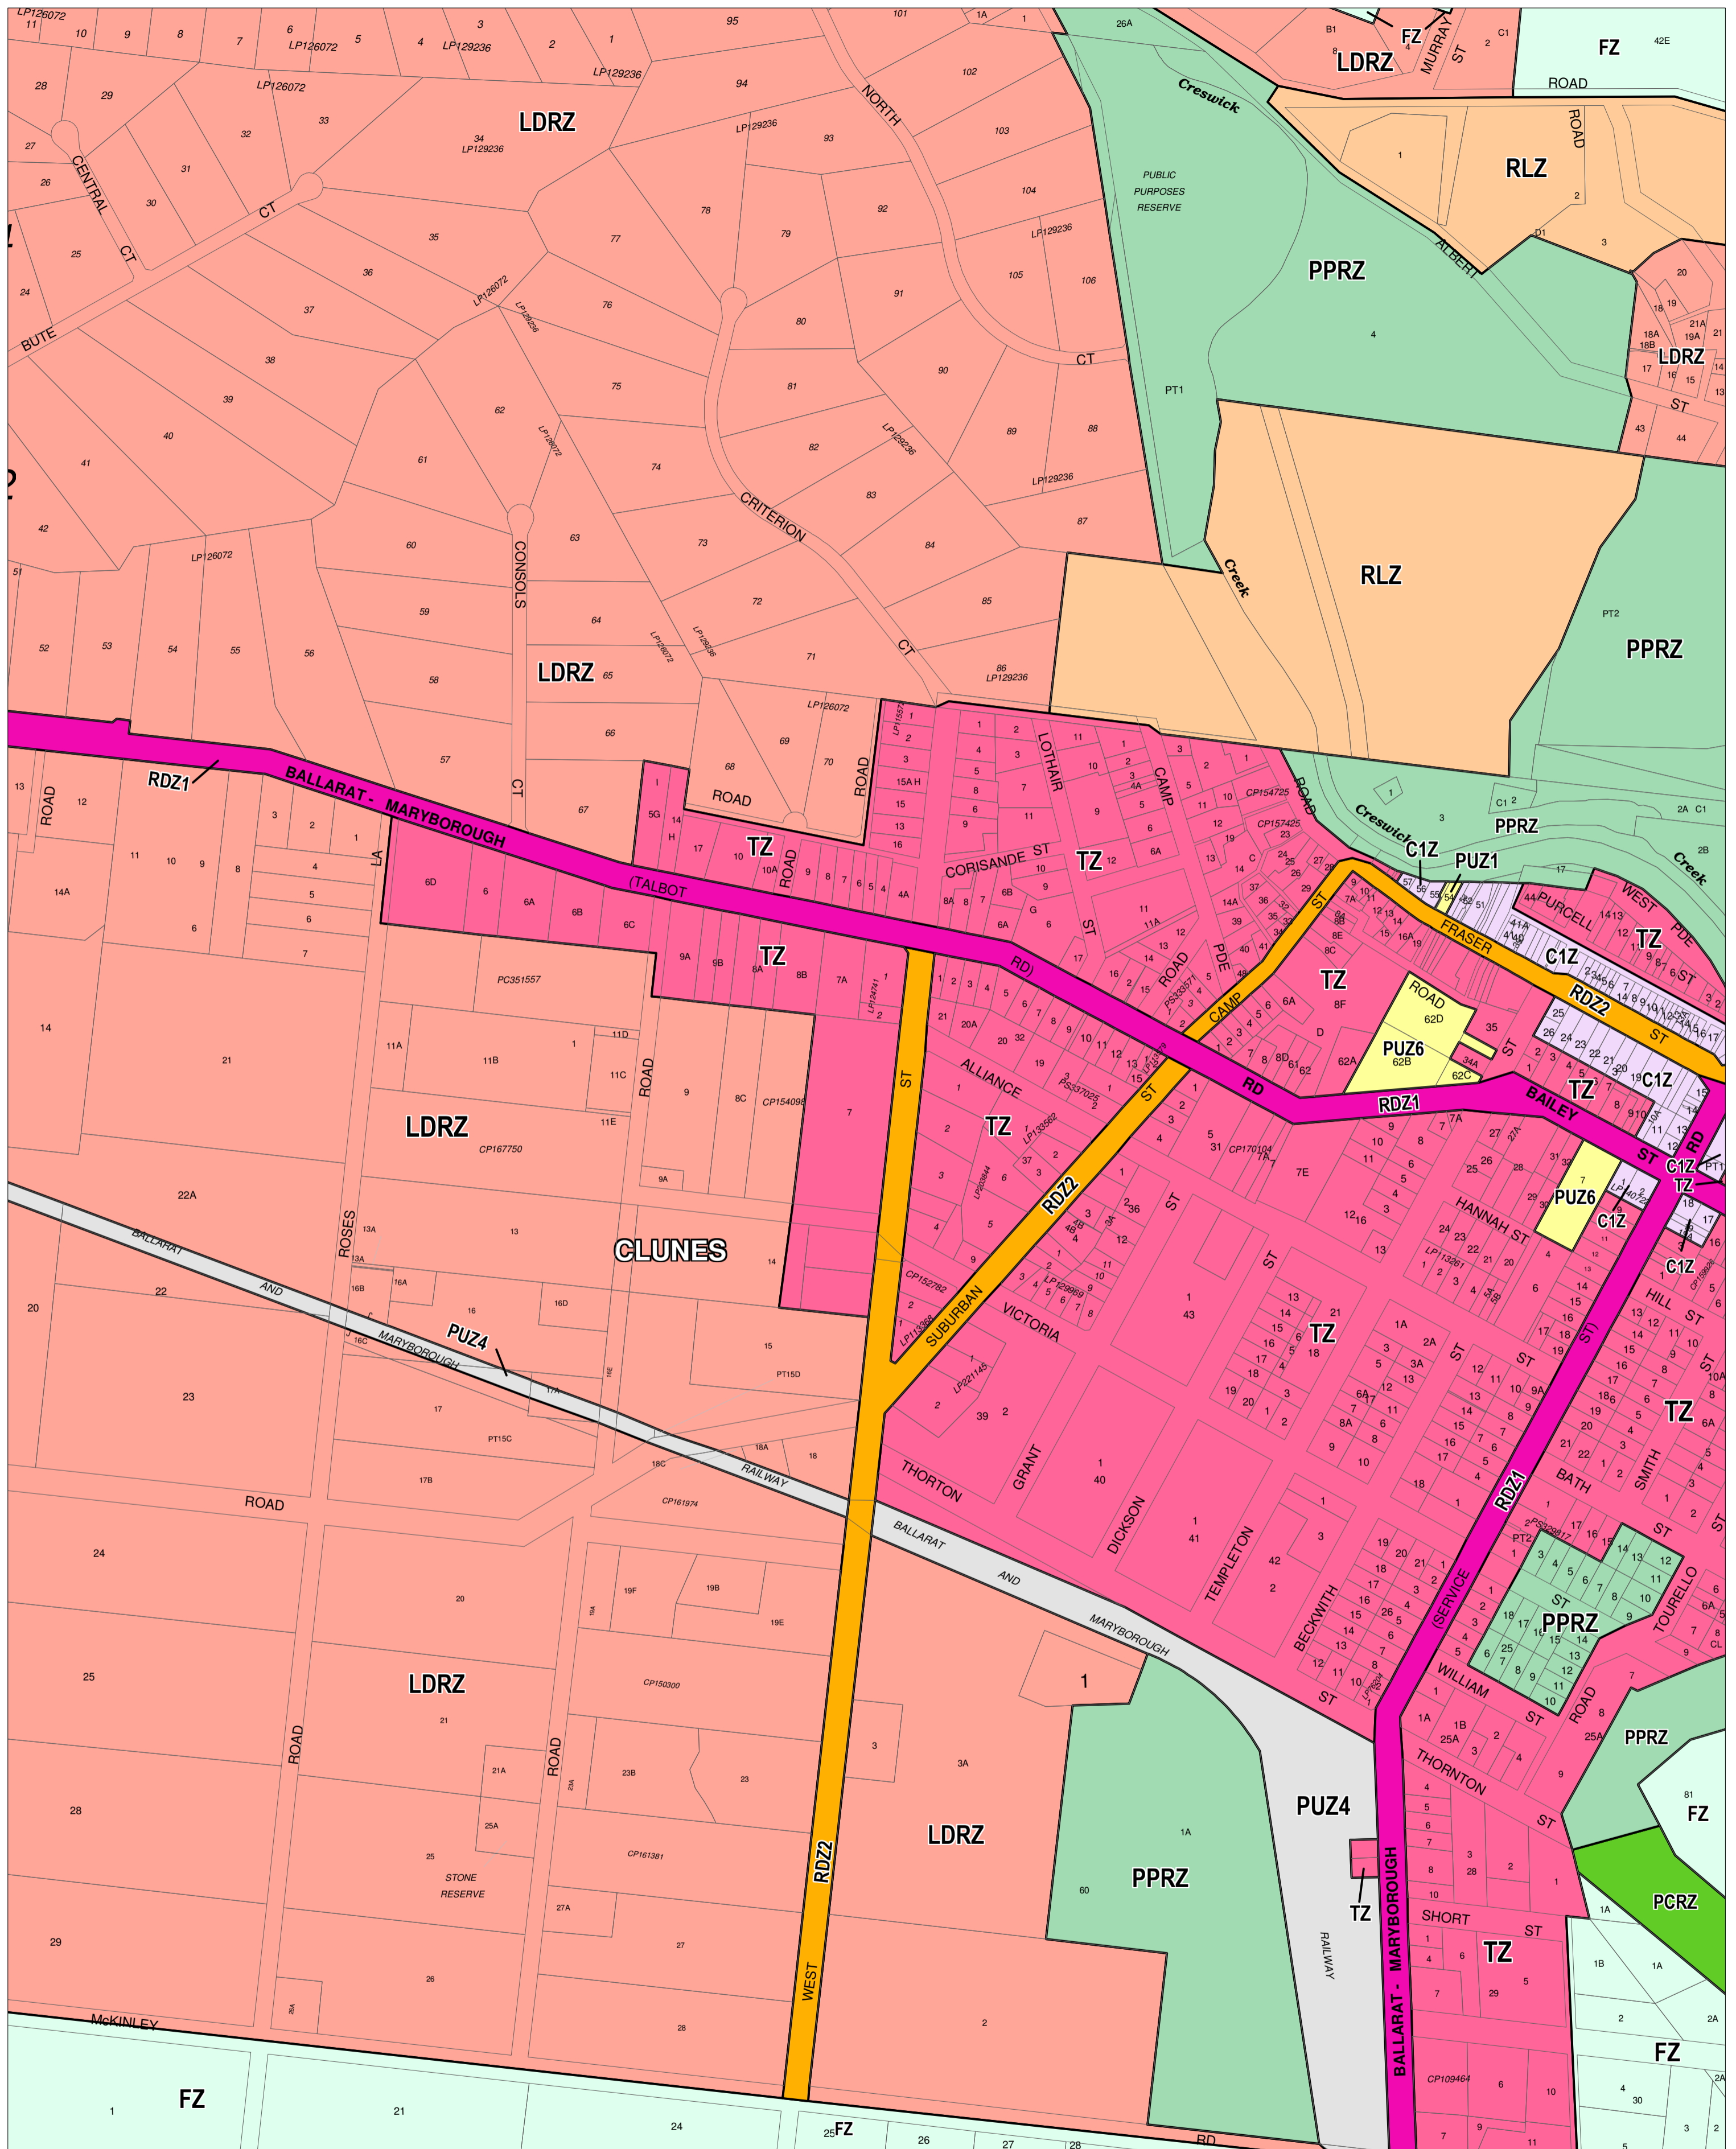

HEPBURN PLANNING SCHEME - LOCAL PROVISION

Commercial	Road Zone - Category 2
C1Z Commercial 1 Zone	RDZ2 Road Zone - Category 2
Public Land	Residential
PPRZ Public Conservation And Resource Zone	LDRZ Low Density Residential Zone
PPRZ Public Park And Recreation Zone	TZ Township Zone
PUZ6 Public Use Zone - Local Government	FZ Farming Zone
PUZ1 Public Use Zone - Service And Utility	RLZ Rural Living Zone
PUZ4 Public Use Zone - Transport	
RDZ1 Road Zone - Category 1	

100 0 100 200 300 400 500 m

AUSTRALIAN MAP GRID ZONE 55

INDEX TO ADJOINING METRIC SERIES MAP

Printed: 4/6/2014

AMENDMENT GC11