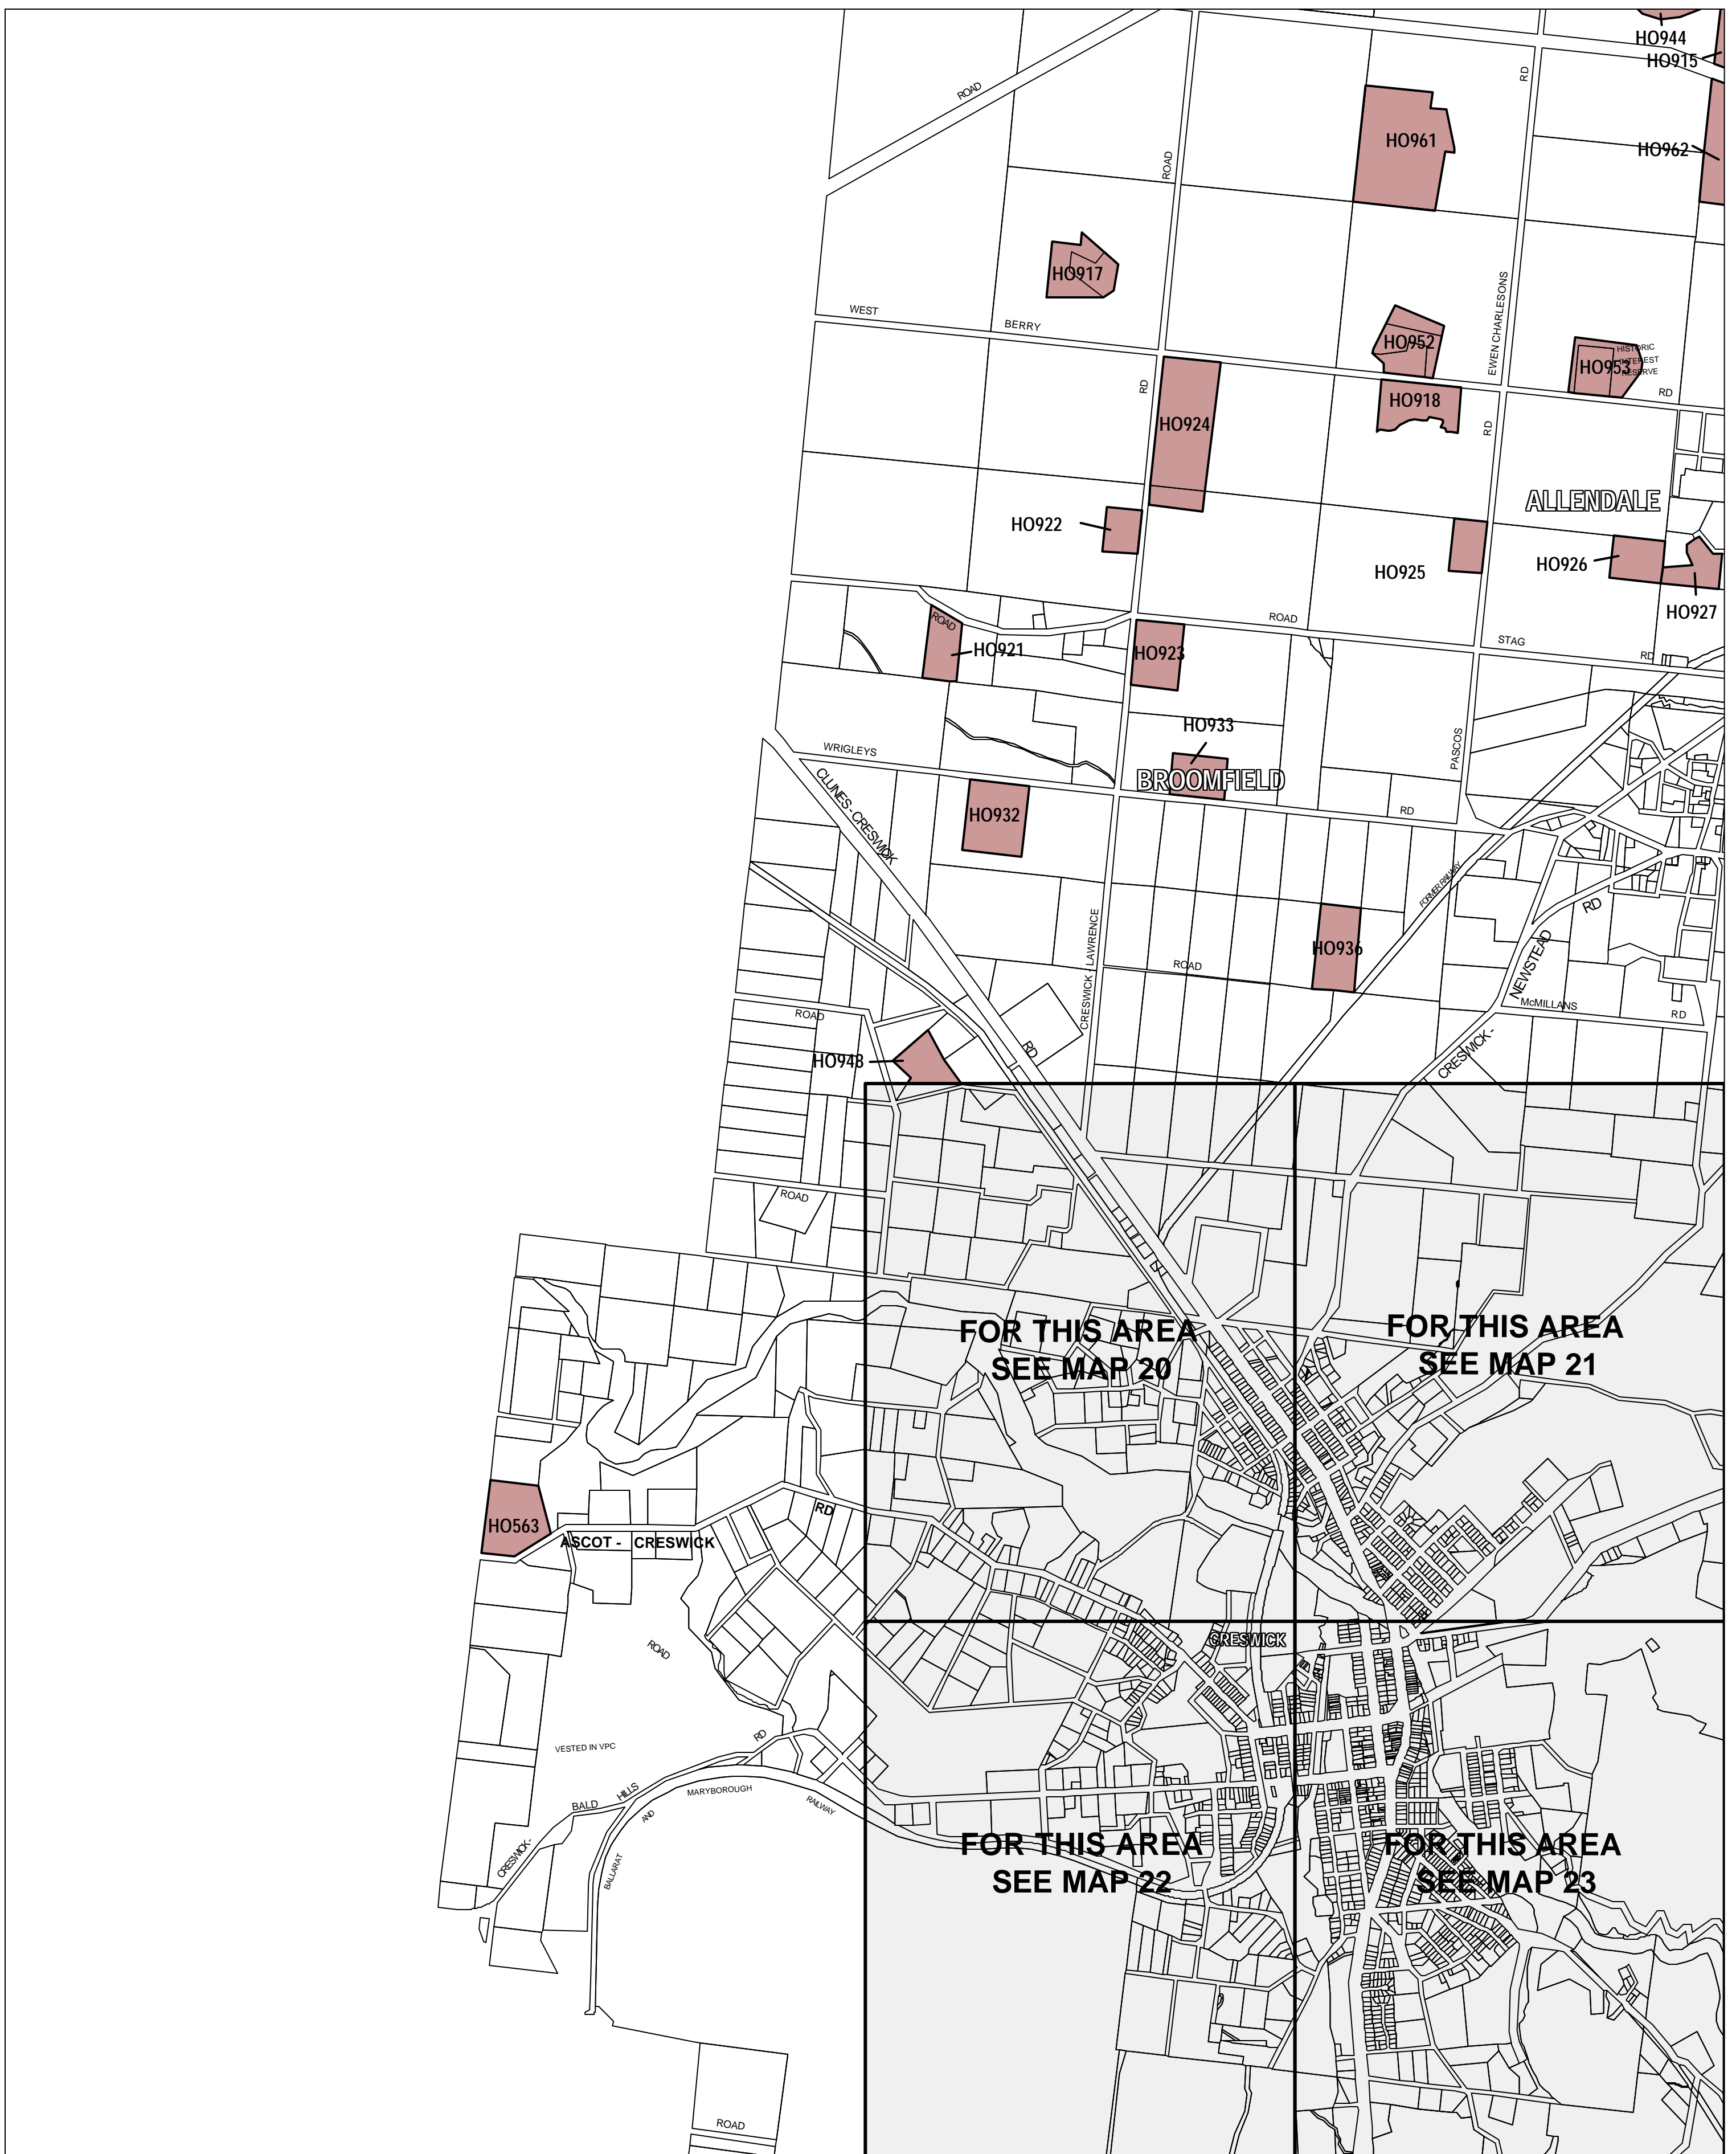

HEPBURN PLANNING SCHEME - LOCAL PROVISION

Overlays

HO Heritage Overlay

AUSTRALIAN MAP GRID ZONE 55

INDEX TO ADJOINING METRIC SERIES MAP

Printed: 1/6/2007

AMENDMENT C15