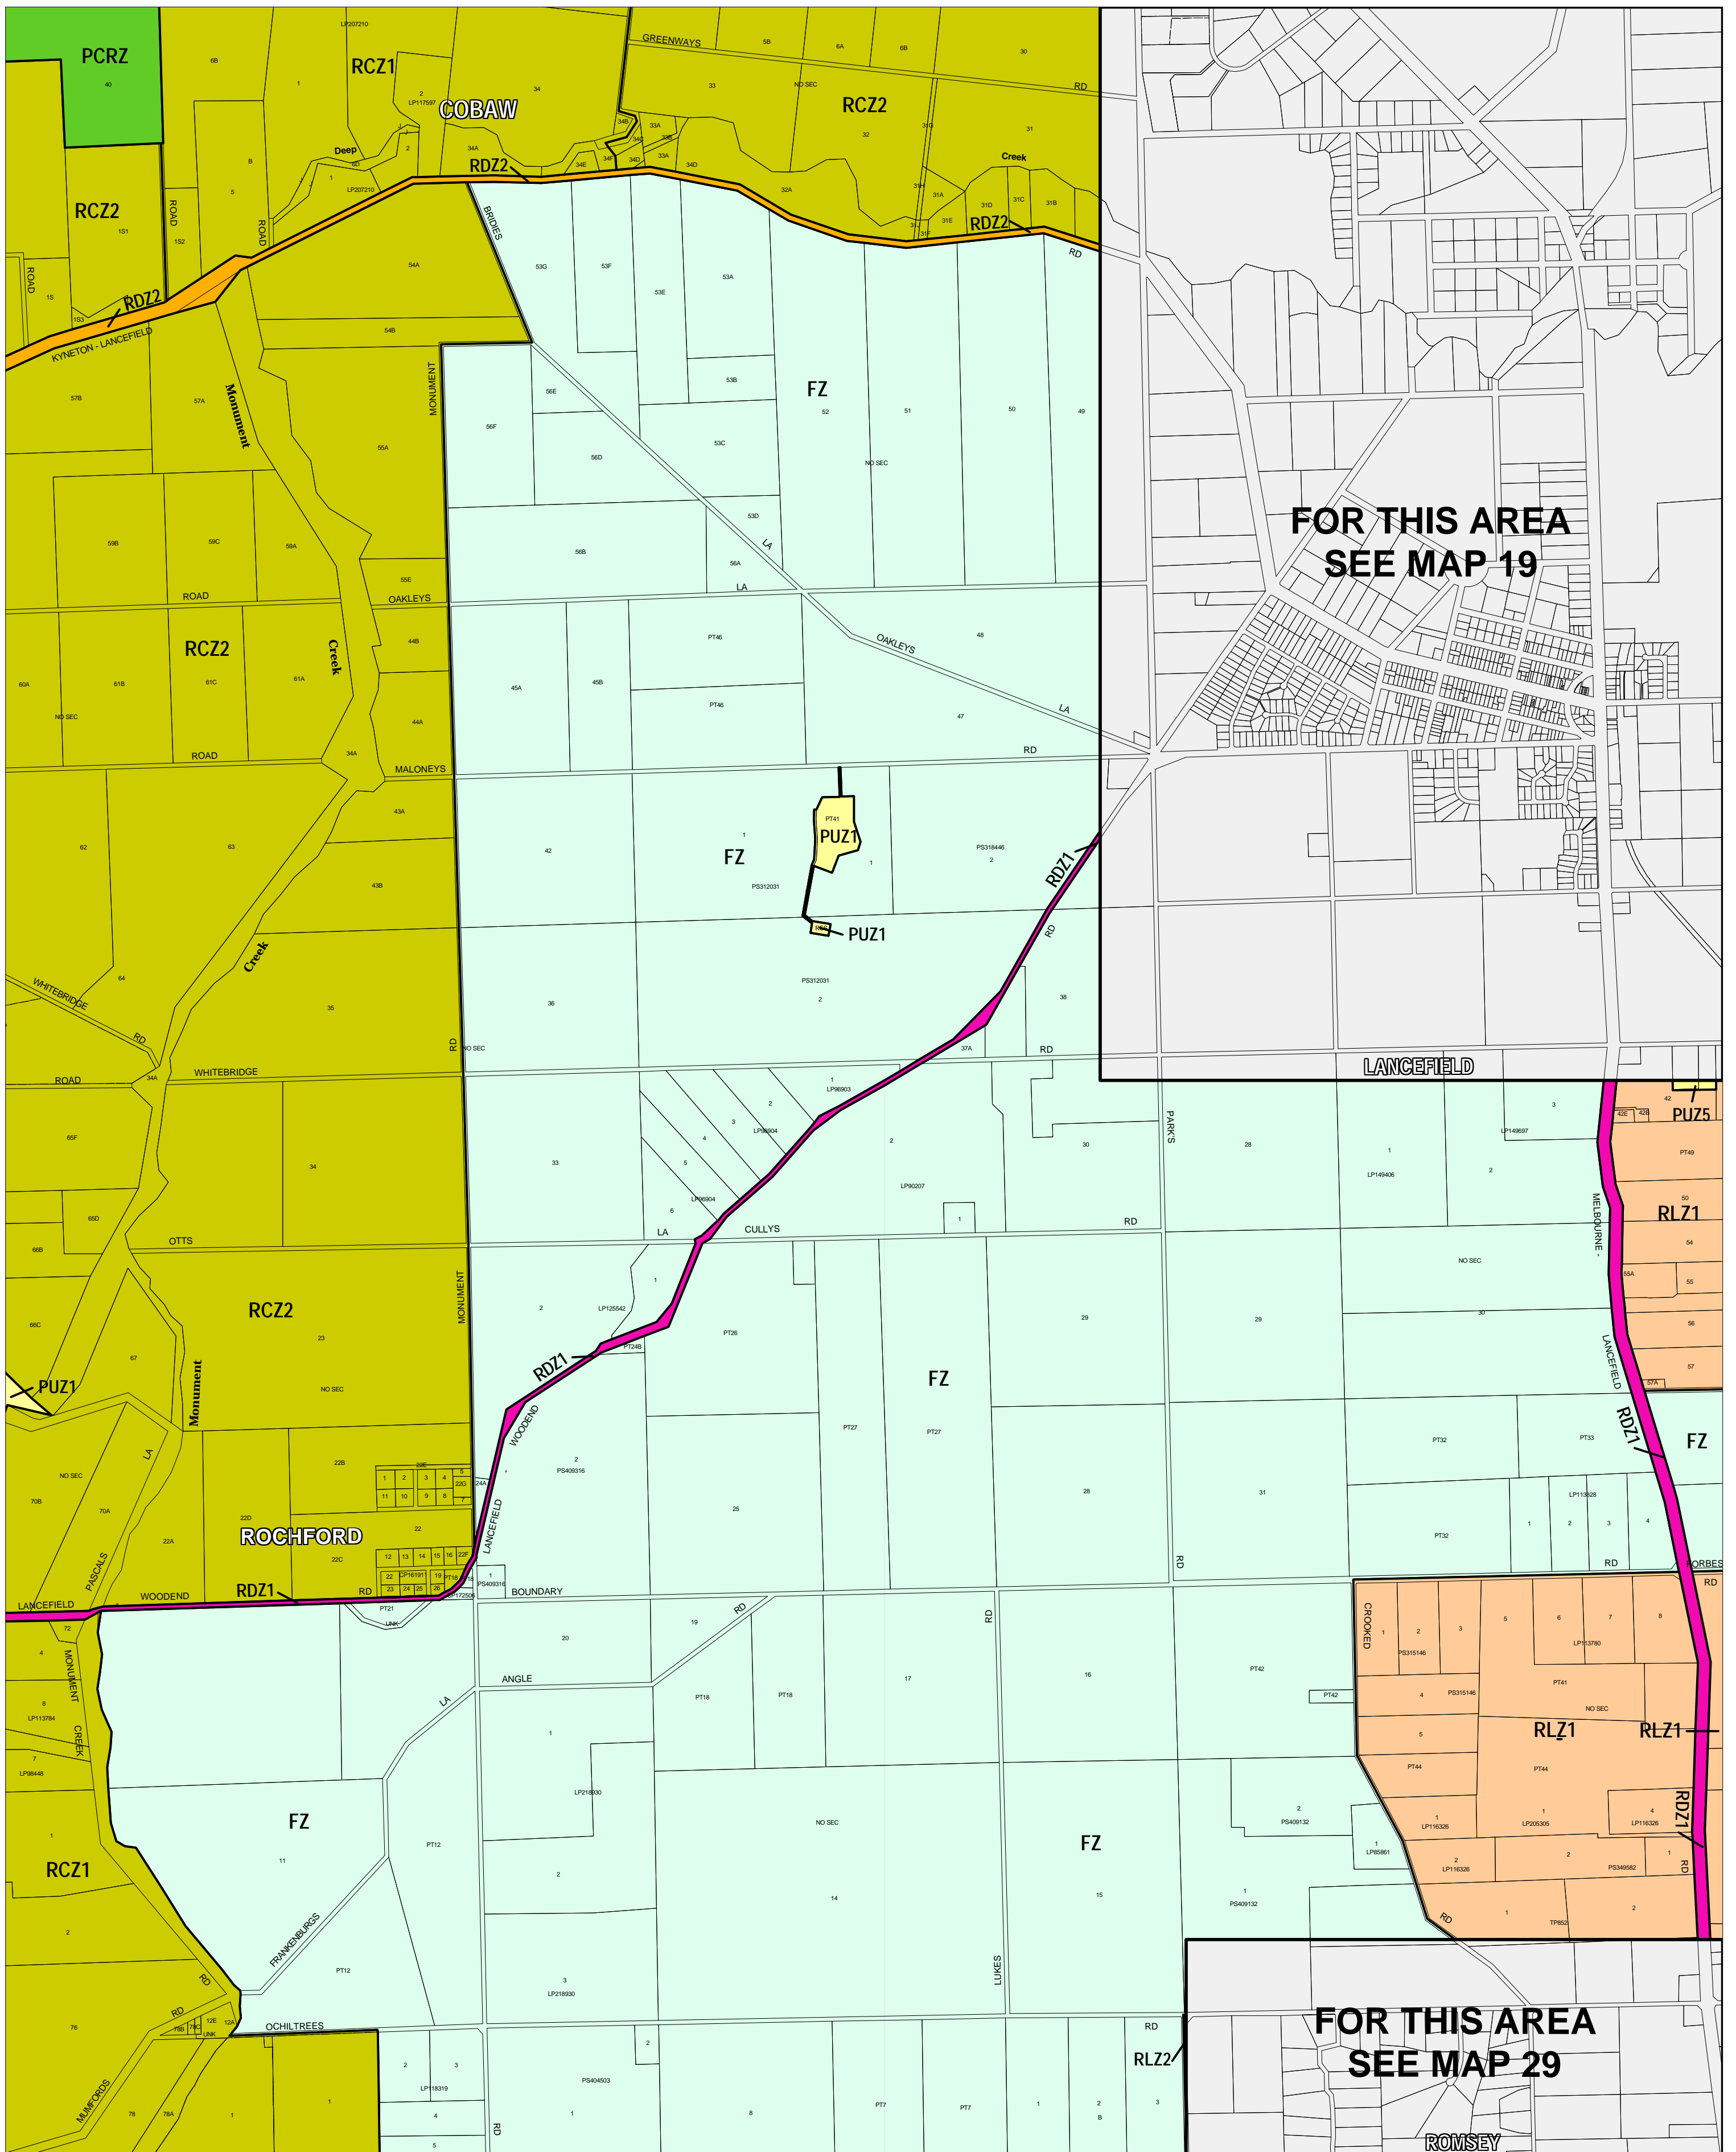

MACEDON RANGES PLANNING SCHEME - LOCAL PROVISION

- RCZ1 Rural Conservation Zone - Schedule 1
- RCZ2 Rural Conservation Zone - Schedule 2
- RLZ1 Rural Living Zone - Schedule 1
- RLZ2 Rural Living Zone - Schedule 2

AUSTRALIAN MAP GRID ZONE 55

THIS MAP INCORPORATES APPROVED ZONES AS AT: 16/02/06 AMENDMENT C48

Printed: 5/5/2006

INDEX TO ADJOINING METRIC SERIES MAP